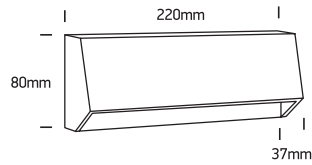

INSTALLATION MANUAL

67386C

ecolight

DARK LIGHT

230V | SMD 2835 | 4W | IP65 | ABS + PC

AC LED

80 CRI

one
LIGHT