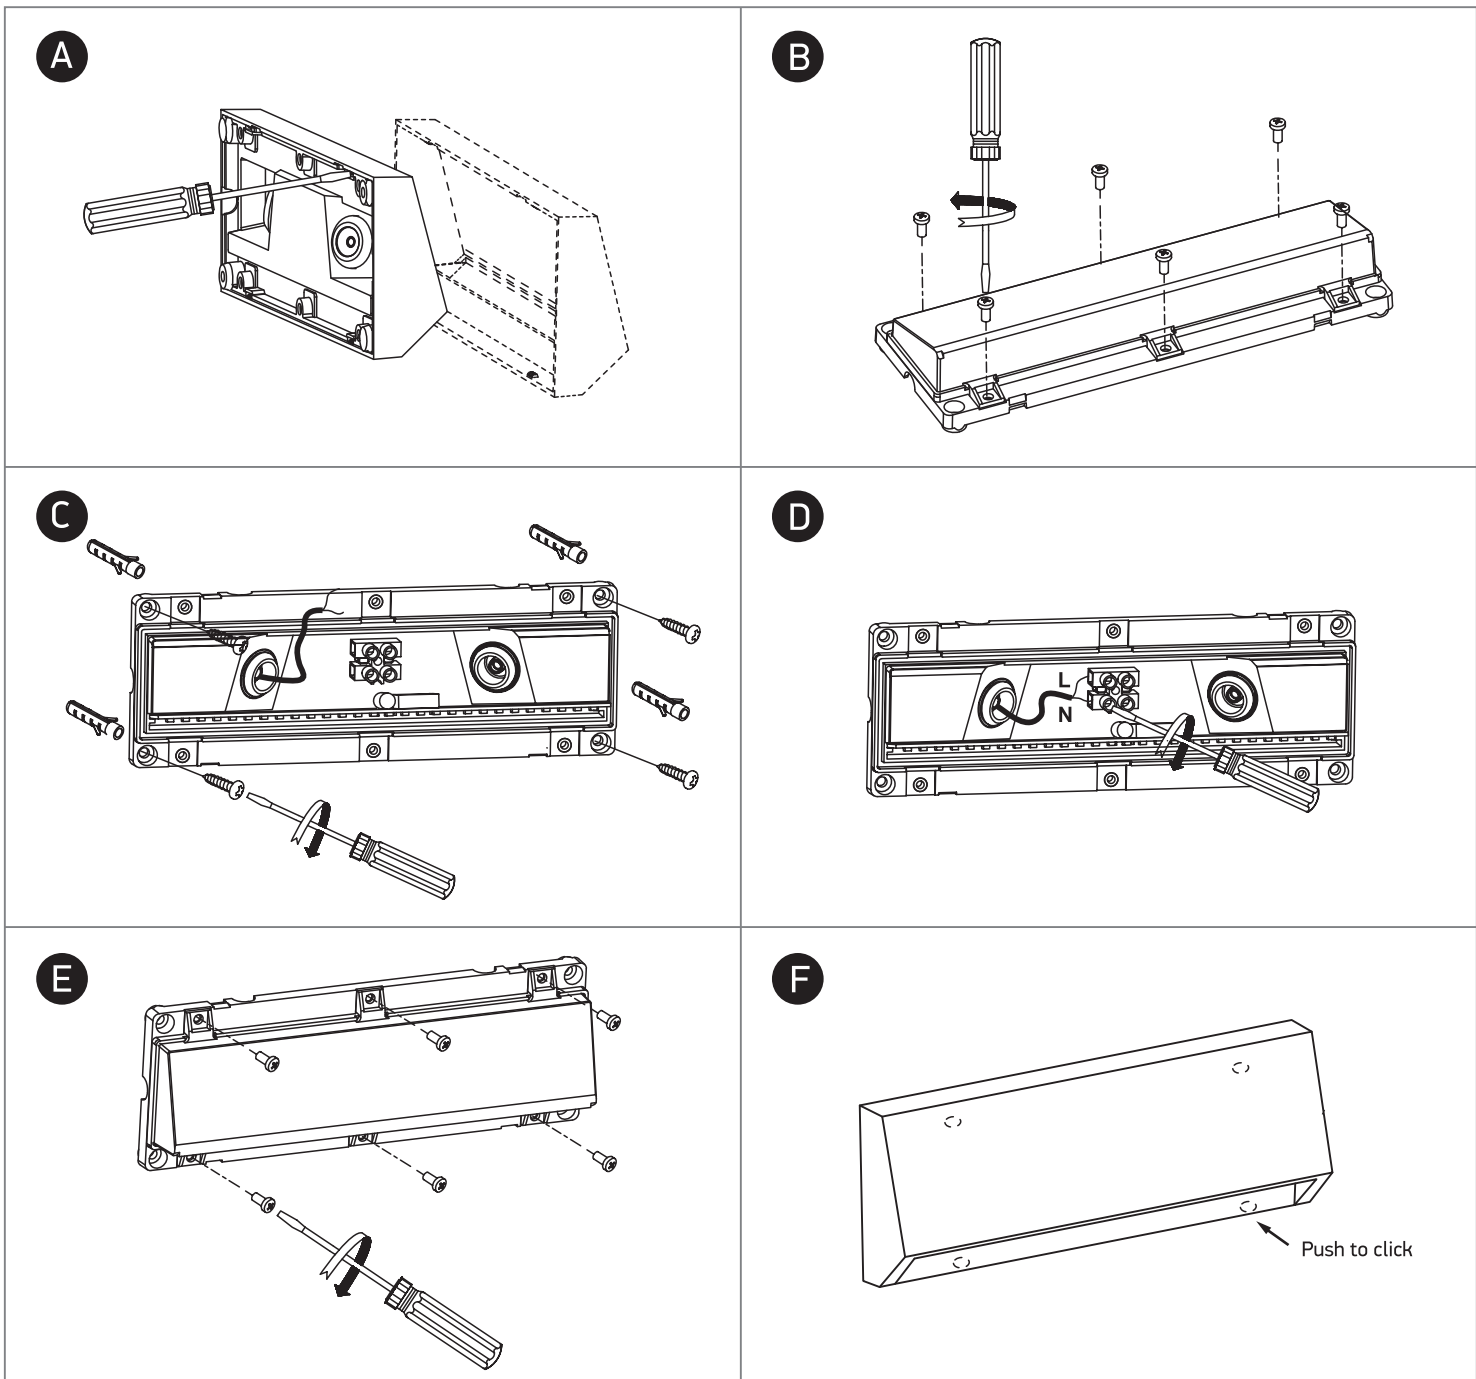

INSTALLATION MANUAL

67386C

ecolight

DARK LIGHT

230V | SMD 2835 | 4W | IP65 | ABS + PC

AC LED

80 CRI

one
LIGHT