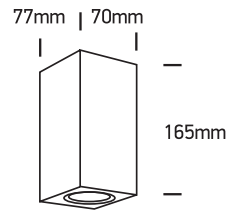

INSTALLATION MANUAL

67426A

one
LIGHT

100-240V | MR16 | GU10 | 2x7W | IP65 | Die cast

Warnings:

1. Make sure that the product is installed properly before connecting to electricity.
2. Do not cover the fitting.
3. Maintenance and installation should only be carried out by a professional electrician.