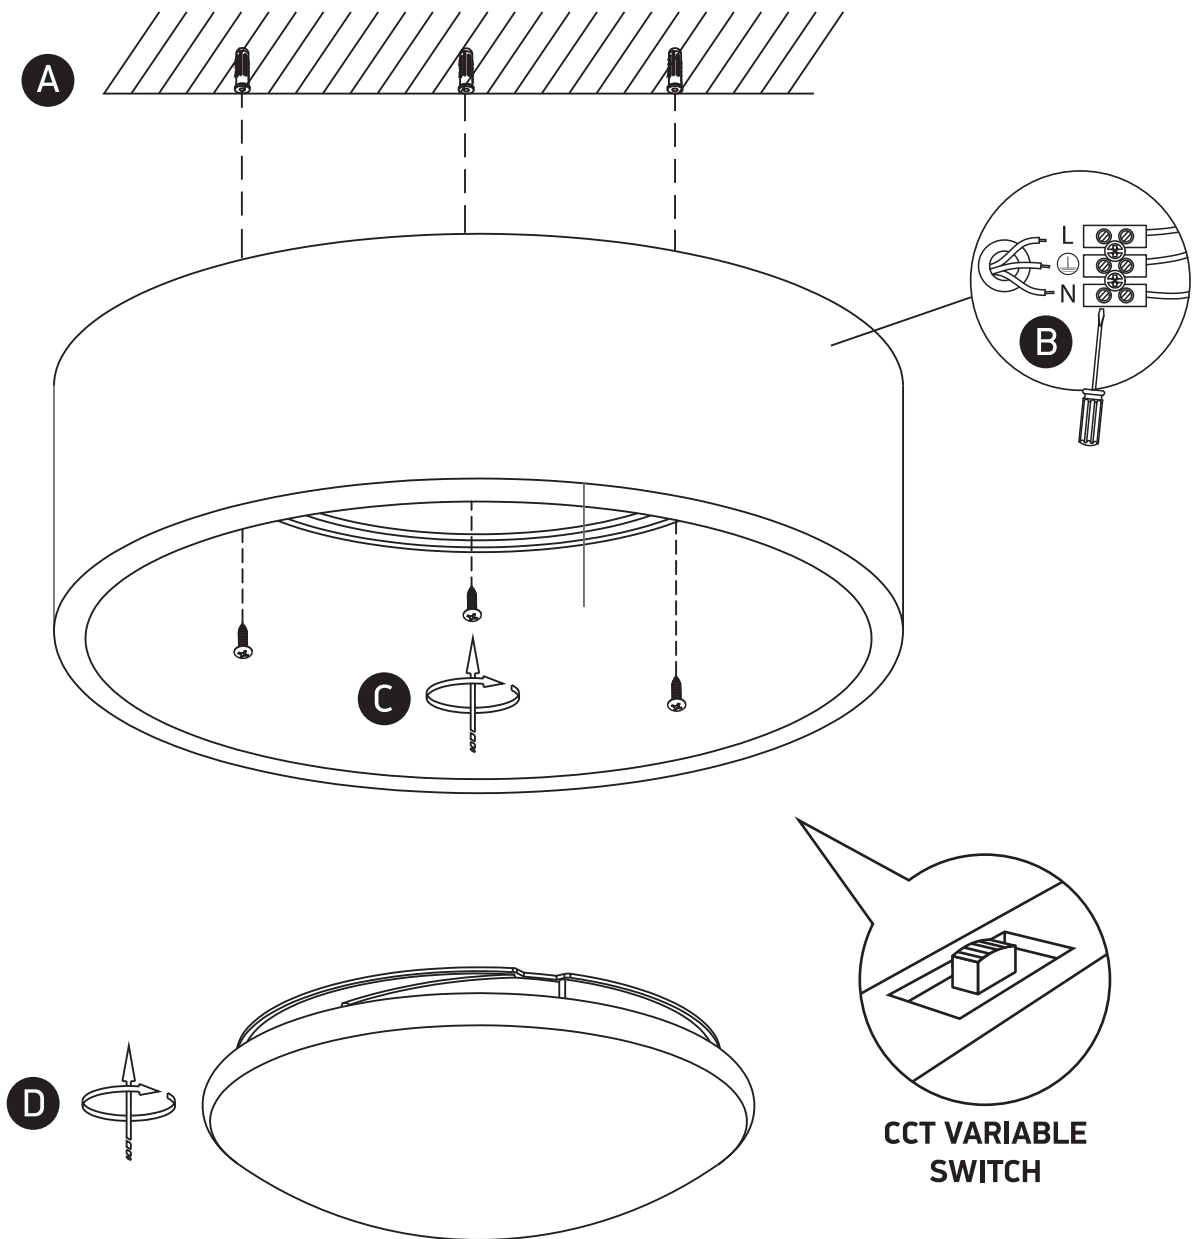

INSTALLATION MANUAL

67452/V

LED BUILT IN    DARK LIGHT  CCT V

CE EAC UK CA  RoHS   NOT DIMMABLE

230V | SMD LED | 35W | IP20 | Aluminium
Complete with 800mA driver.

90
CRI

one
LIGHT

Warnings:

1. Fix the base on the ceiling.
2. Make sure that the product is installed properly before connecting to electricity.
3. Connect the AC power cable to the driver's cable as shown in the above diagram.
4. Do not cover the fitting.
5. Maintenance and installation should only be carried out by a professional electrician.