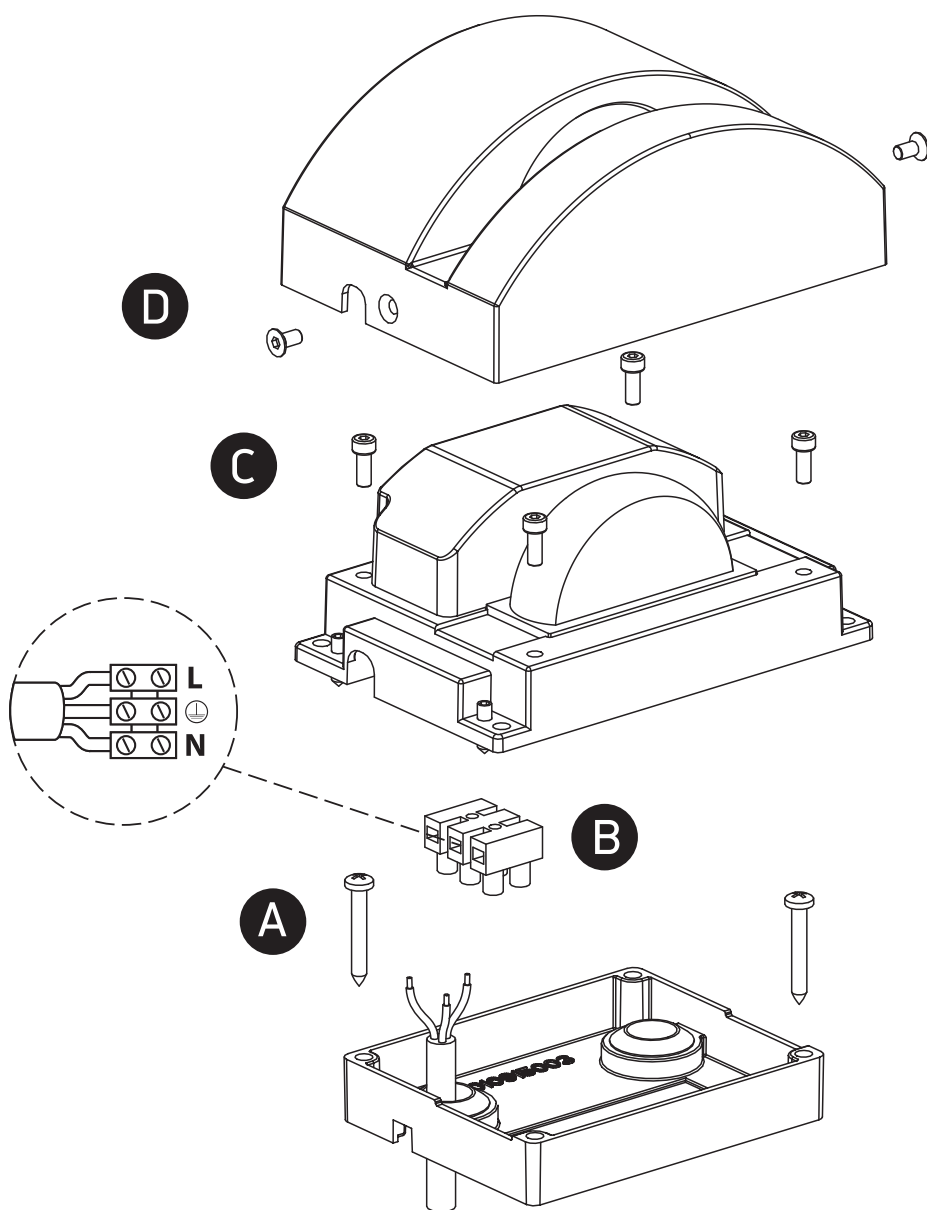

INSTALLATION MANUAL

67454

ecolight

100-240V | 6W | IP65 | Die cast
Complete with 500mA driver.

80
CRI

Warnings:

1. Make sure that the product is installed properly before connecting to electricity.
2. Do not cover the fitting.
3. Maintenance and installation should only be carried out by a professional electrician.