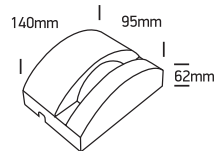

INSTALLATION MANUAL

67454

ecolight

100-240V | 6W | IP65 | Die cast
Complete with 500mA driver.

80
CRI

Warnings:

1. Make sure that the product is installed properly before connecting to electricity.
2. Do not cover the fitting.
3. Maintenance and installation should only be carried out by a professional electrician.