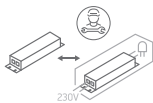

INSTALLATION MANUAL

67454

ecolight

100-240V | 6W | IP65 | Die cast
Complete with 500mA driver.

80
CRI

Warnings:

1. Make sure that the product is installed properly before connecting to electricity.
2. Do not cover the fitting.
3. Maintenance and installation should only be carried out by a professional electrician.