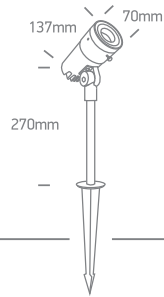

INSTALLATION MANUAL

67482

LED
BUILT IN

ADJUSTABLE

CE EAC UK CA

RoHS
COMPLIANT

NOT
DIMMABLE

137mm 70mm

270mm

100-240V | COB LED | 11W | IP65 | Die cast

80
CRI

230V

150cm

Supplied with spike.
Complete with 500mA driver.

Warnings:

1. Make sure that the product is installed properly before connecting to electricity.
2. Do not cover the fitting.
3. Maintenance and installation should only be carried out by a professional electrician.