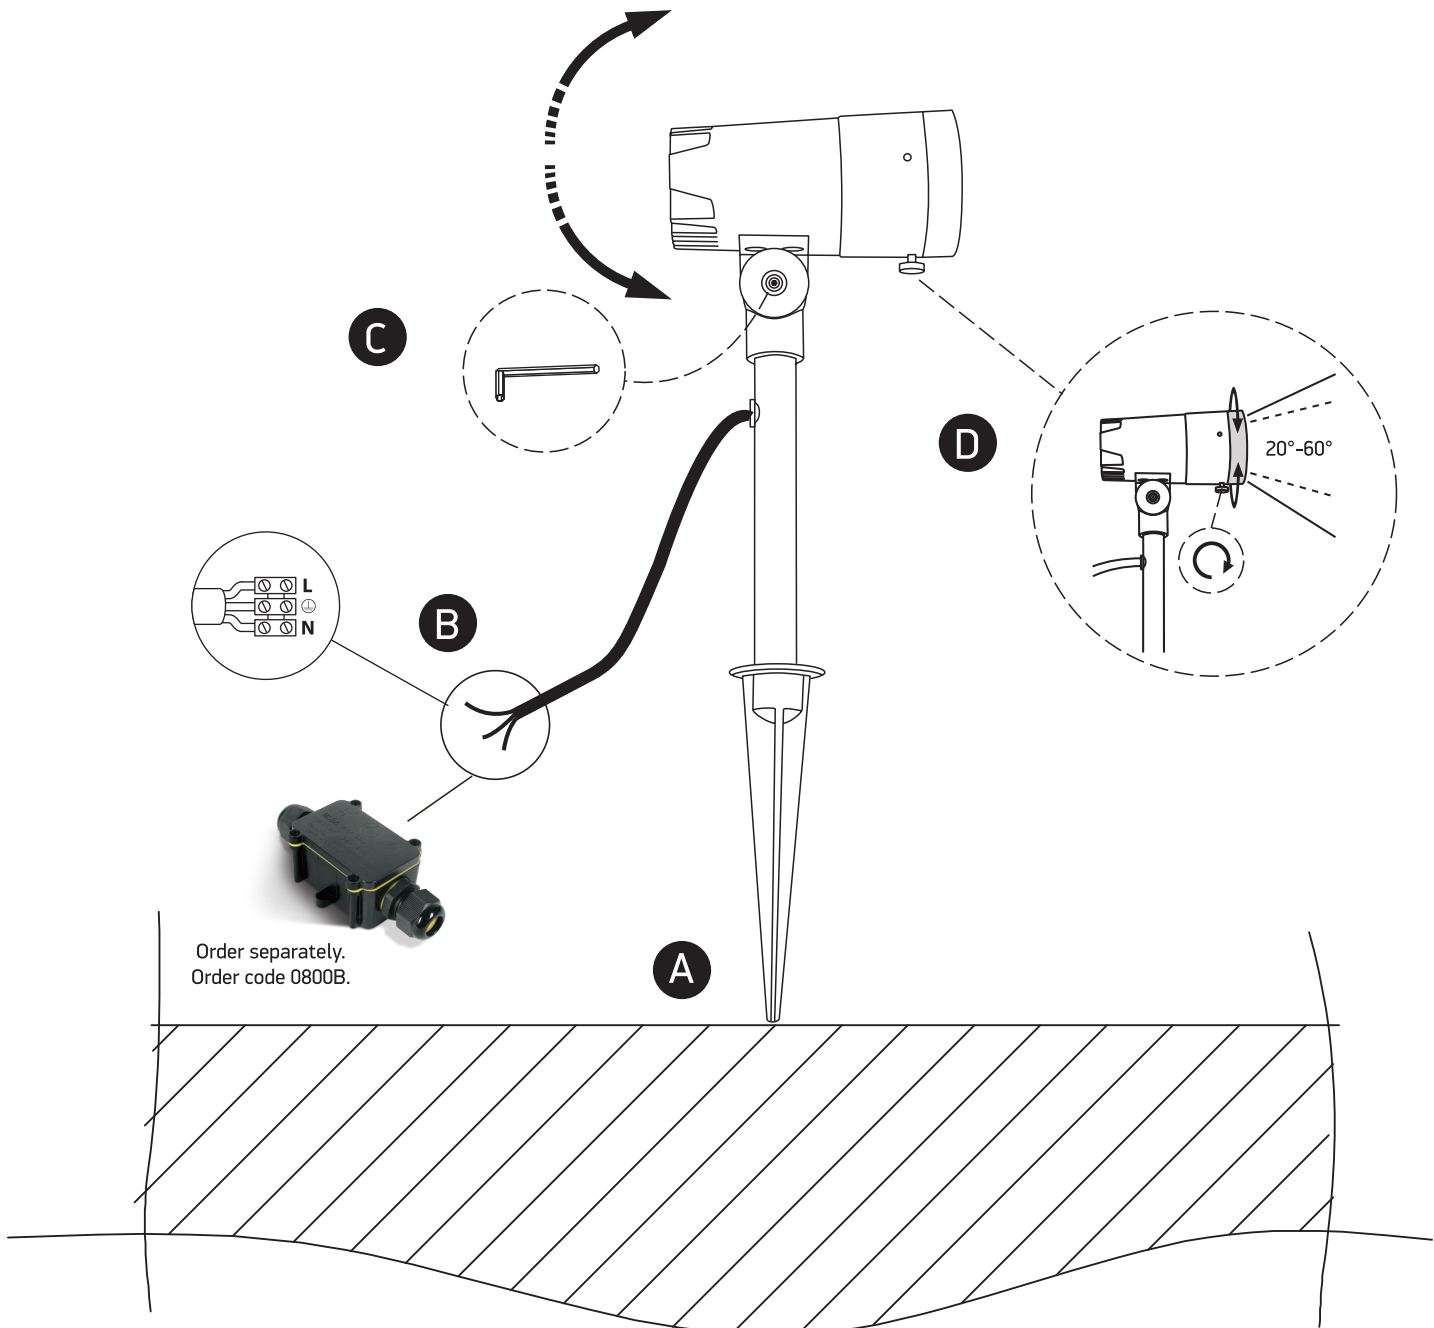

INSTALLATION MANUAL

67482

LED
BUILT IN

ADJUSTABLE

CE EAC UK CA

RoHS
COMPLIANT

NOT
DIMMABLE

137mm 70mm

270mm

100-240V | COB LED | 11W | IP65 | Die cast

80
CRI

230V

150cm

Supplied with spike.
Complete with 500mA driver.

Warnings:

1. Make sure that the product is installed properly before connecting to electricity.
2. Do not cover the fitting.
3. Maintenance and installation should only be carried out by a professional electrician.