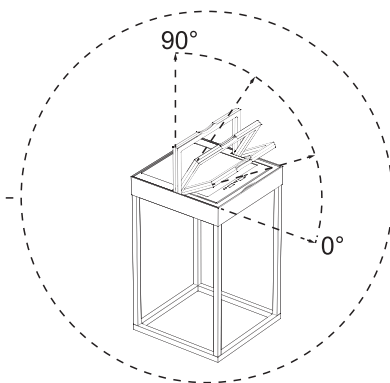

Working time:
 9Hrs in 100% Light intensity
 20Hrs in 50% Light intensity

OPTIONAL WALL MOUNT BRACKET.
 ORDER CODE 050250/B.

A
 CHARGING BY SUN

B
 CHARGING BY USB

SENSOR ON/OFF

The indicator flashes blue, the sensor is activated.