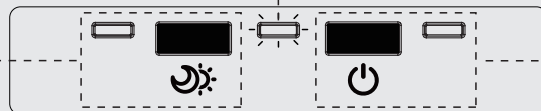

Working time:
 9Hrs in 100% Light intensity
 20Hrs in 50% Light intensity

OPTIONAL WALL MOUNT BRACKET.
 ORDER CODE 050250/B.

A
 CHARGING BY SUN

B
 CHARGING BY USB

SENSOR ON/OFF

The indicator flashes blue, the sensor is activated.

Short press to turn on the night sensor.

The indicator flashes orange, the sensor is deactivated.

Short press to turn off the night sensor.

RED - USB IS CHARGING
 GREEN - USB FULLY CHARGED.

MANUAL ON/OFF

The indicator flashes orange, "Manual ON/OFF" operation is responded.