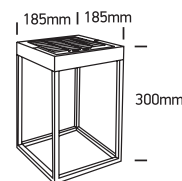

INSTALLATION MANUAL

67520

ecolight

2,2W | SMD 2835 | IP65 | Solar powered | Night sensor | Die cast
USB charging / 2x2200mAh lithium battery.

80 CRI

Night Sensor (ON/OFF)
Dimmer switch: 5-100%
Solar charging time: 20Hrs
USB charging time: 6Hrs

Working time:
9Hrs in 100% Light intensity
20Hrs in 50% Light intensity

OPTIONAL WALL MOUNT BRACKET.
ORDER CODE 050250/B.