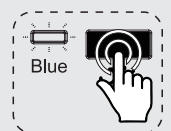

Working time:
 9Hrs in 100% Light intensity
 20Hrs in 50% Light intensity

OPTIONAL WALL MOUNT BRACKET.
 ORDER CODE 050250/B.

A
 CHARGING BY SUN

B
 CHARGING BY USB

SENSOR ON/OFF

The indicator flashes blue, the sensor is activated.

Short press to turn on the night sensor.

The indicator flashes orange, the sensor is deactivated.

Short press to turn off the night sensor.

RED - USB IS CHARGING
 GREEN - USB FULLY CHARGED.

MANUAL ON/OFF

The indicator flashes orange, "Manual ON/OFF" operation is responded.