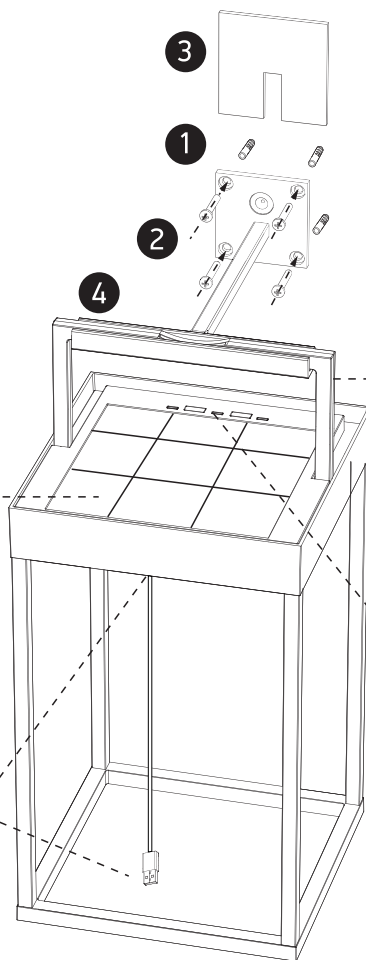

Working time:
 9Hrs in 100% Light intensity
 20Hrs in 50% Light intensity

OPTIONAL WALL MOUNT BRACKET.
 ORDER CODE 050250/B.

A
 CHARGING BY SUN

B
 CHARGING BY USB

SENSOR ON/OFF

The indicator flashes blue, the sensor is activated.