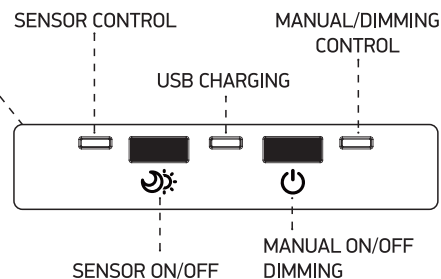

Working time:
 9Hrs in 100% Light intensity
 20Hrs in 50% Light intensity

OPTIONAL WALL MOUNT BRACKET.
 ORDER CODE 050250/B.

A
 CHARGING BY SUN

B
 CHARGING BY USB

SENSOR ON/OFF

The indicator flashes blue, the sensor is activated.

Short press to turn on the night sensor.

The indicator flashes orange, the sensor is deactivated.

Short press to turn off the night sensor.

RED - USB IS CHARGING
 GREEN - USB FULLY CHARGED.

MANUAL ON/OFF

The indicator flashes orange, "Manual ON/OFF" operation is responded.