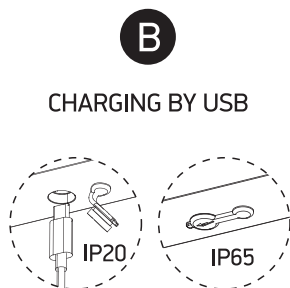

INSTALLATION MANUAL

67520

ecolight

2,2W | SMD 2835 | IP65 | Solar powered | Night sensor | Die cast
 USB charging / 2x2200mAh lithium battery.

80 CRI

Night Sensor (ON/OFF)
 Dimmer switch: 5-100%
 Solar charging time: 20Hrs
 USB charging time: 6Hrs

Working time:
 9Hrs in 100% Light intensity
 20Hrs in 50% Light intensity

OPTIONAL WALL MOUNT BRACKET.
 ORDER CODE 050250/B.

A
 CHARGING BY SUN

B
 CHARGING BY USB

SENSOR ON/OFF

The indicator flashes blue, the sensor is activated.

Short press to turn on the night sensor.

The indicator flashes orange, the sensor is deactivated.

Short press to turn off the night sensor.

RED - USB IS CHARGING
 GREEN - USB FULLY CHARGED.

MANUAL ON/OFF

The indicator flashes orange, "Manual ON/OFF" operation is responded.