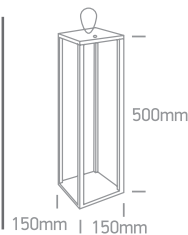

INSTALLATION MANUAL

67530B

2,2W | IP65 | SMD 2835 | CCT adjustable | Touch switch | Dimmable | Die cast

Rechargeable USB socket.
1x4400mAh lithium battery

80 CRI

A

Touch Switch

ON
Touch time < 0.5s
OFF