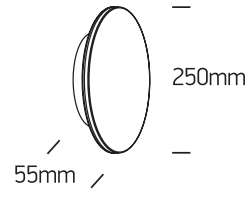

INSTALLATION MANUAL

67352

230V | SMD 2835 | 15W | IP65 | Dimmable | Aluminium + PC
Complete with 190mA dimmable driver.

80 CRI

one
LIGHT

Warnings:

1. Make sure that the product is installed properly before connecting to electricity.
2. Do not cover the fitting.
3. Maintenance and installation should only be carried out by a professional electrician.