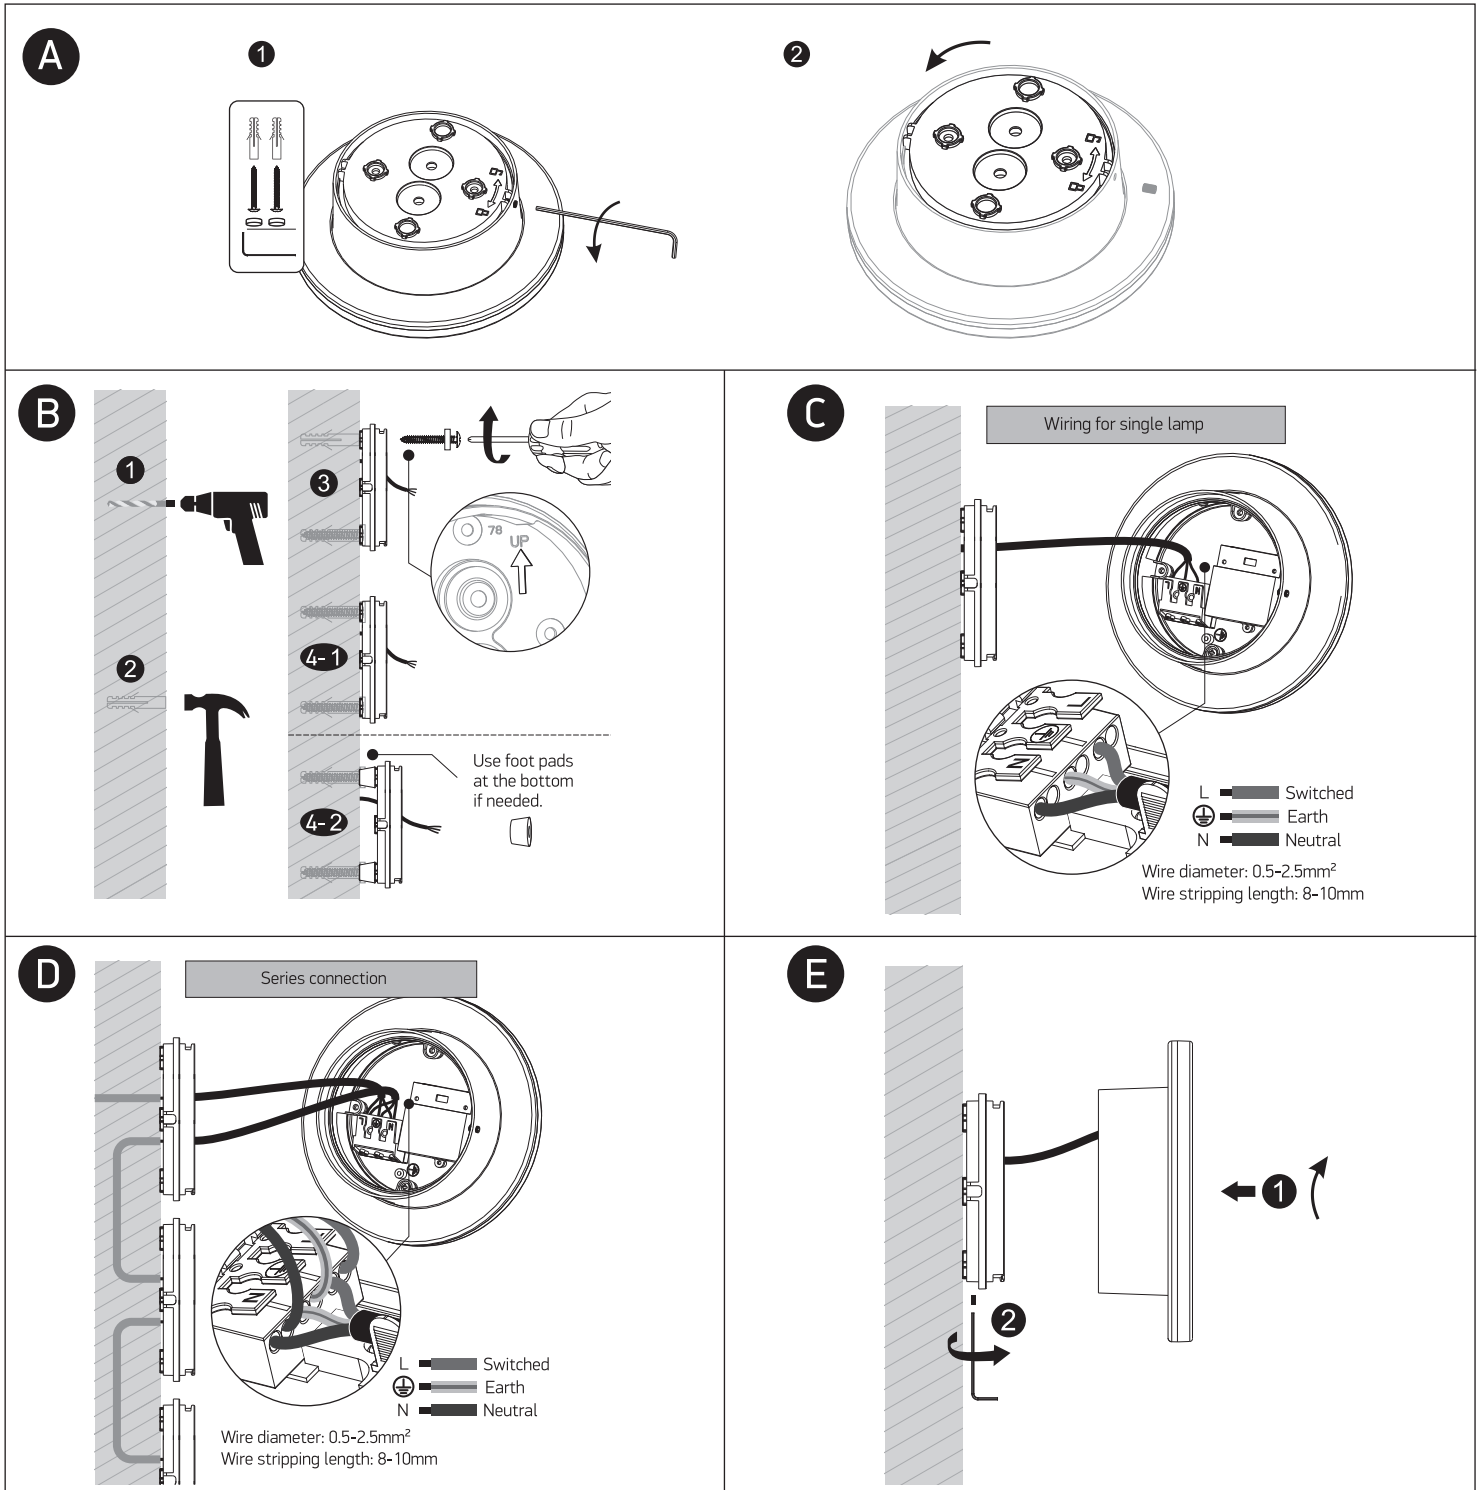

INSTALLATION MANUAL

67352

230V | SMD 2835 | 15W | IP65 | Dimmable | Aluminium + PC
Complete with 190mA dimmable driver.

80 CRI

one
LIGHT

Warnings:

1. Make sure that the product is installed properly before connecting to electricity.
2. Do not cover the fitting.
3. Maintenance and installation should only be carried out by a professional electrician.