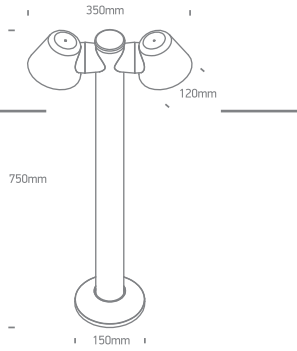

INSTALLATION MANUAL

67534C

100-240V | MR16 | GU10 | 2x6W | IP65 | ABS + PC

Warnings:

1. Make sure that the product is installed properly before connecting to electricity.
2. Do not cover the fitting.
3. Maintenance and installation should only be carried out by a professional electrician.