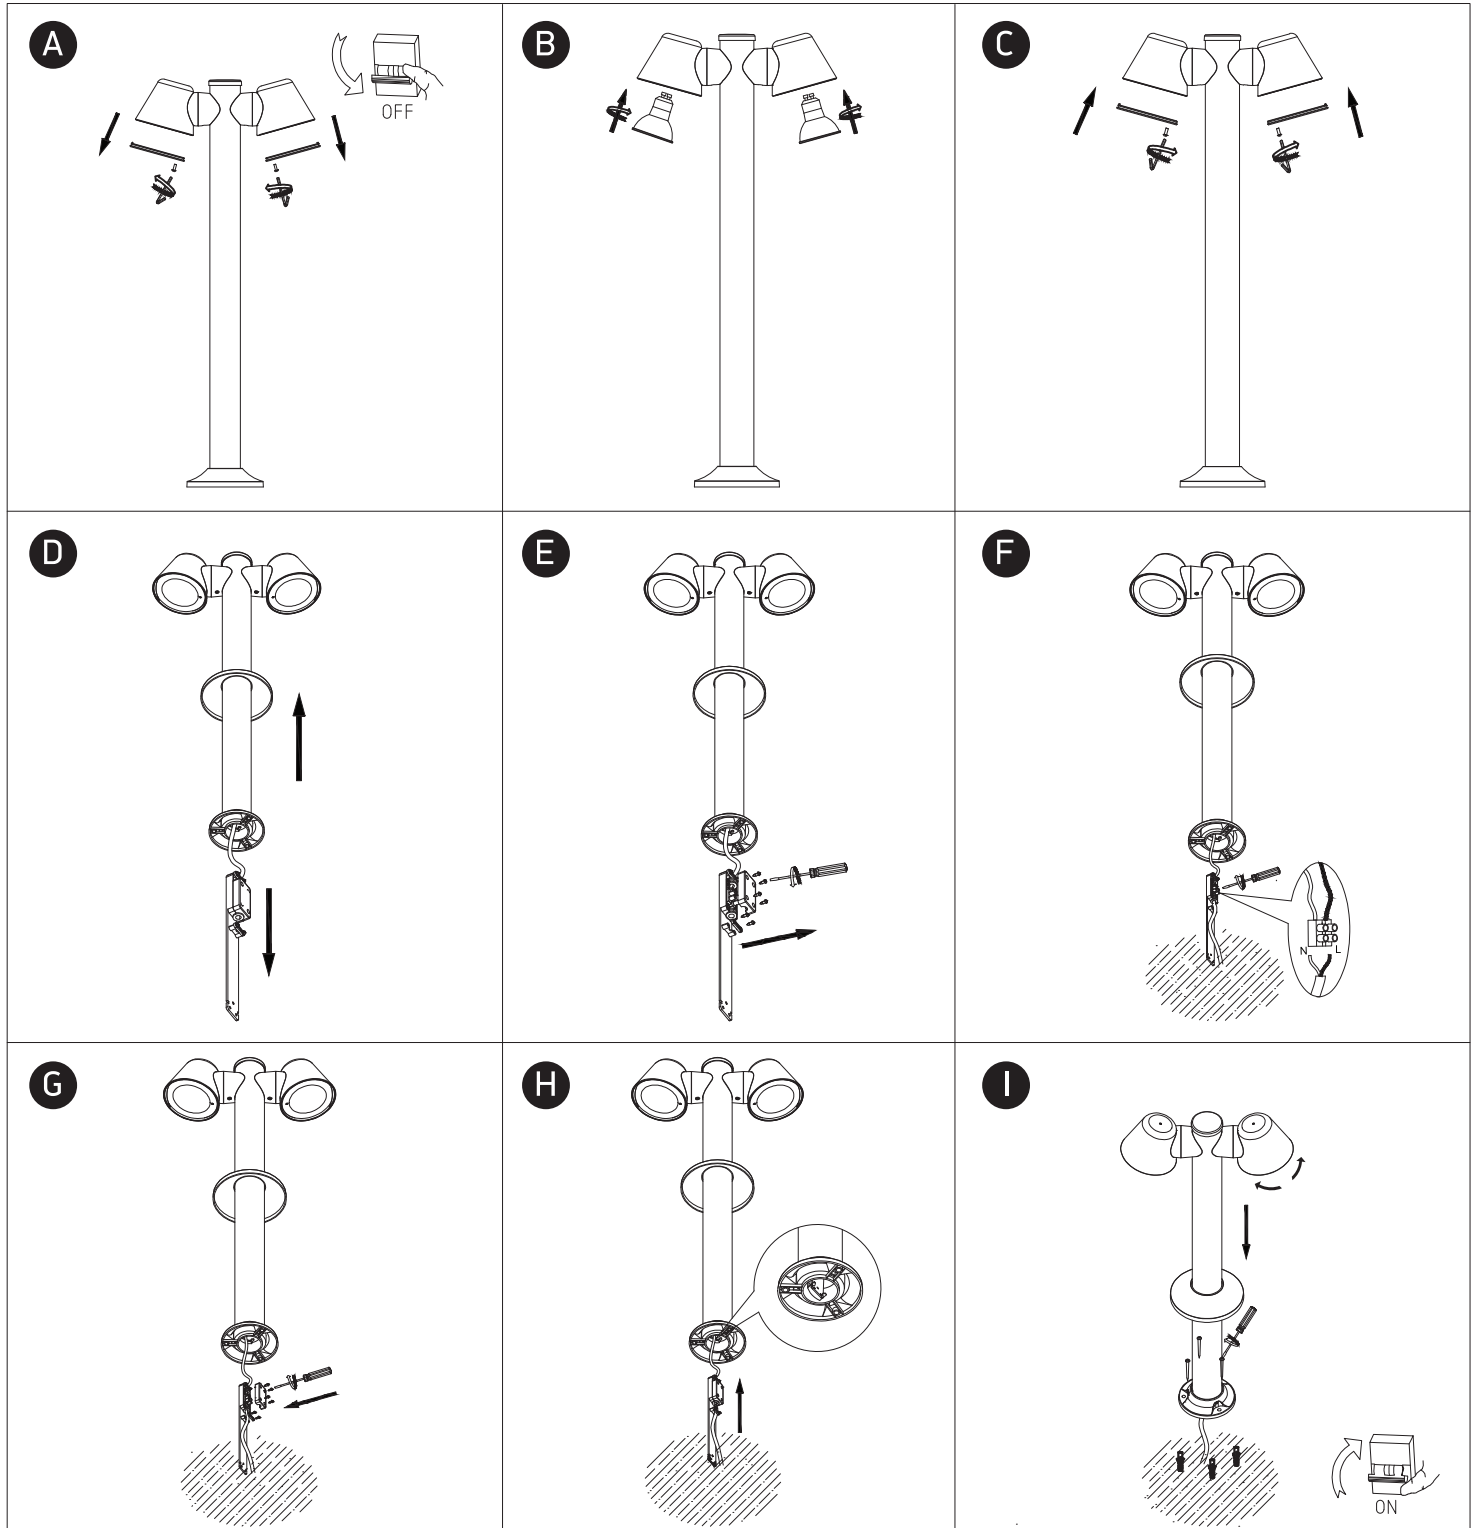

INSTALLATION MANUAL

67534C

100-240V | MR16 | GU10 | 2x6W | IP65 | ABS + PC

Warnings:

1. Make sure that the product is installed properly before connecting to electricity.
2. Do not cover the fitting.
3. Maintenance and installation should only be carried out by a professional electrician.