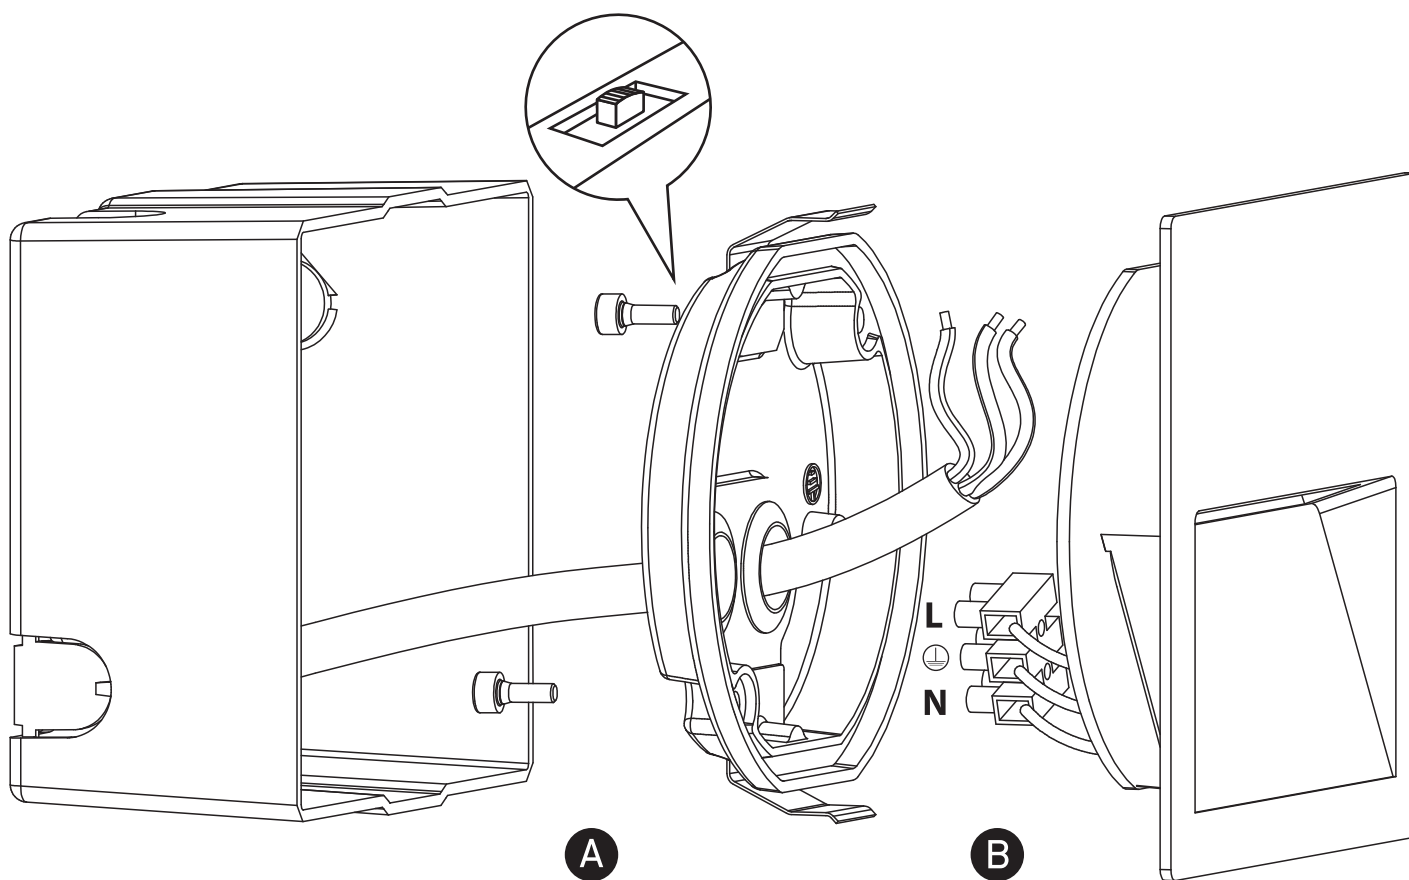

# INSTALLATION MANUAL

68068A/./V

LED  
BUILT IN

DARK  
LIGHT

80  
CRI

135mm

115x  
115mm

one  
LIGHT

230V | SMD | CCT V | 3W | IP65 | Aluminium  
Complete with 350mA driver.  
Supplied with box for concrete installation.

## CCT VARIABLE SWITCH

Short press to change CCT.  
Long press to lock / unlock CCT.