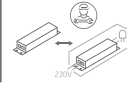

INSTALLATION MANUAL

68068A

ecolight

DARK LIGHT

80 CRI

135mm

115x
115mm

100-240V | SMD 2835 | 4W | IP65 | Die cast

Complete with 350mA driver.
Supplied with box for concrete installation.

Warnings:

1. Make sure that the product is installed properly before connecting to electricity.
2. Do not cover the fitting.
3. Maintenance and installation should only be carried out by a professional electrician.