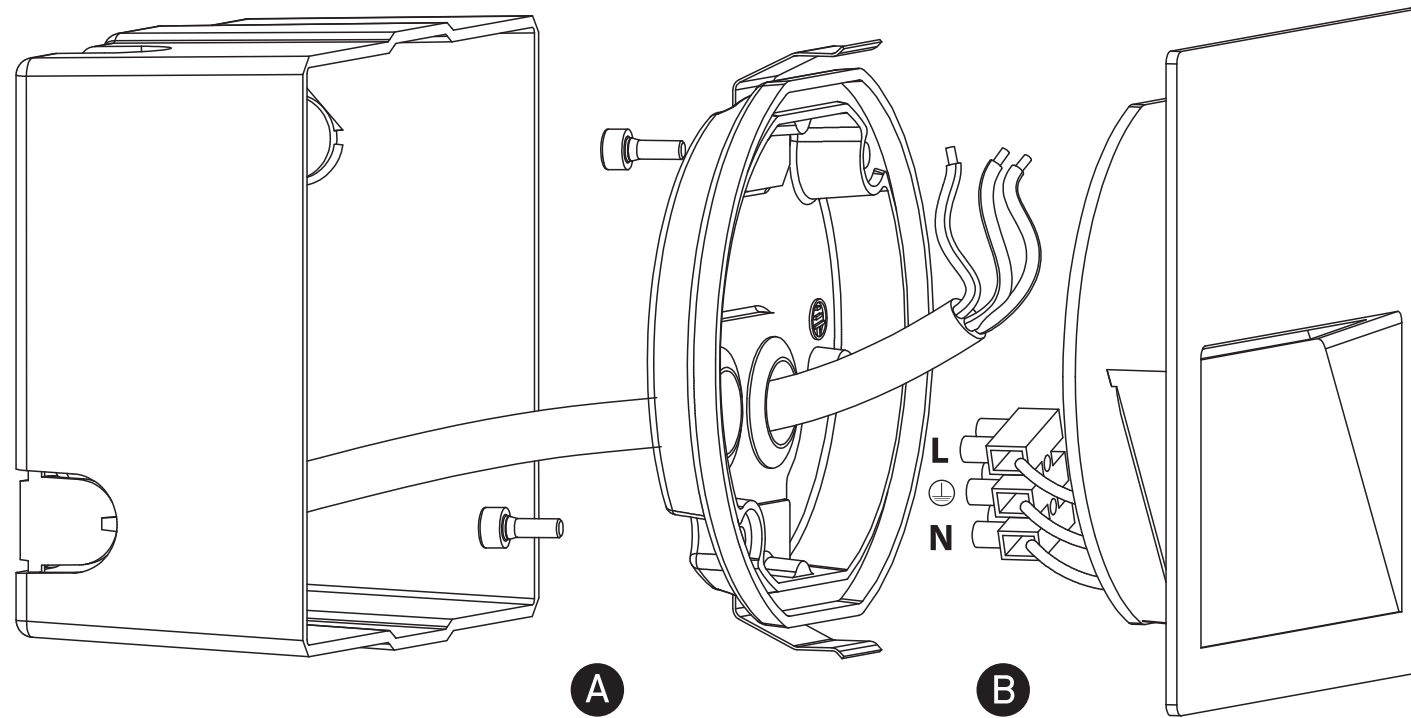

INSTALLATION MANUAL

68068A

ecolight

DARK LIGHT

80 CRI

135mm

115x
115mm

100-240V | SMD 2835 | 4W | IP65 | Die cast

Complete with 350mA driver.
Supplied with box for concrete installation.

Warnings:

1. Make sure that the product is installed properly before connecting to electricity.
2. Do not cover the fitting.
3. Maintenance and installation should only be carried out by a professional electrician.