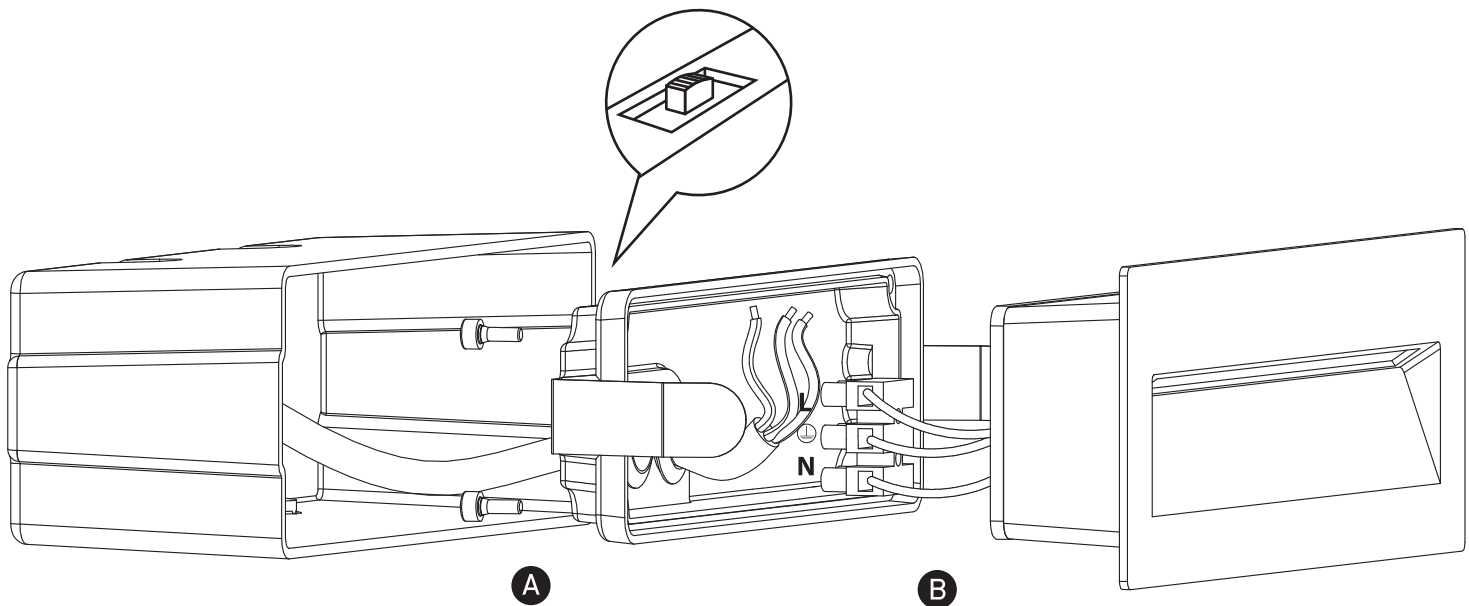

# INSTALLATION MANUAL

68068C

LED  
BUILT IN

DARK  
LIGHT

80  
CRI

230V | SMD | CCT V | 6W | IP65 | Aluminium  
Complete with 350mA driver.  
Supplied with box for concrete installation.

one  
LIGHT

## CCT VARIABLE SWITCH

Short press to change CCT.  
Long press to lock / unlock CCT.