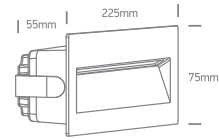

# INSTALLATION MANUAL

68068C

LED  
BUILT IN

DARK  
LIGHT

80  
CRI

230V | SMD | CCT V | 6W | IP65 | Aluminium  
Complete with 350mA driver.  
Supplied with box for concrete installation.

one  
LIGHT

## CCT VARIABLE SWITCH

Short press to change CCT.  
Long press to lock / unlock CCT.