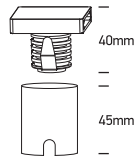

INSTALLATION MANUAL

68074B

ecolight

I 50x50mm I

700mA | 2W | IP65 | Aluminium
Requires 700mA driver.

85
CRI

Warnings:

1. Make sure that the product is installed properly before connecting to electricity.
2. Do not cover the fitting.
3. Maintenance and installation should only be carried out by a professional electrician.