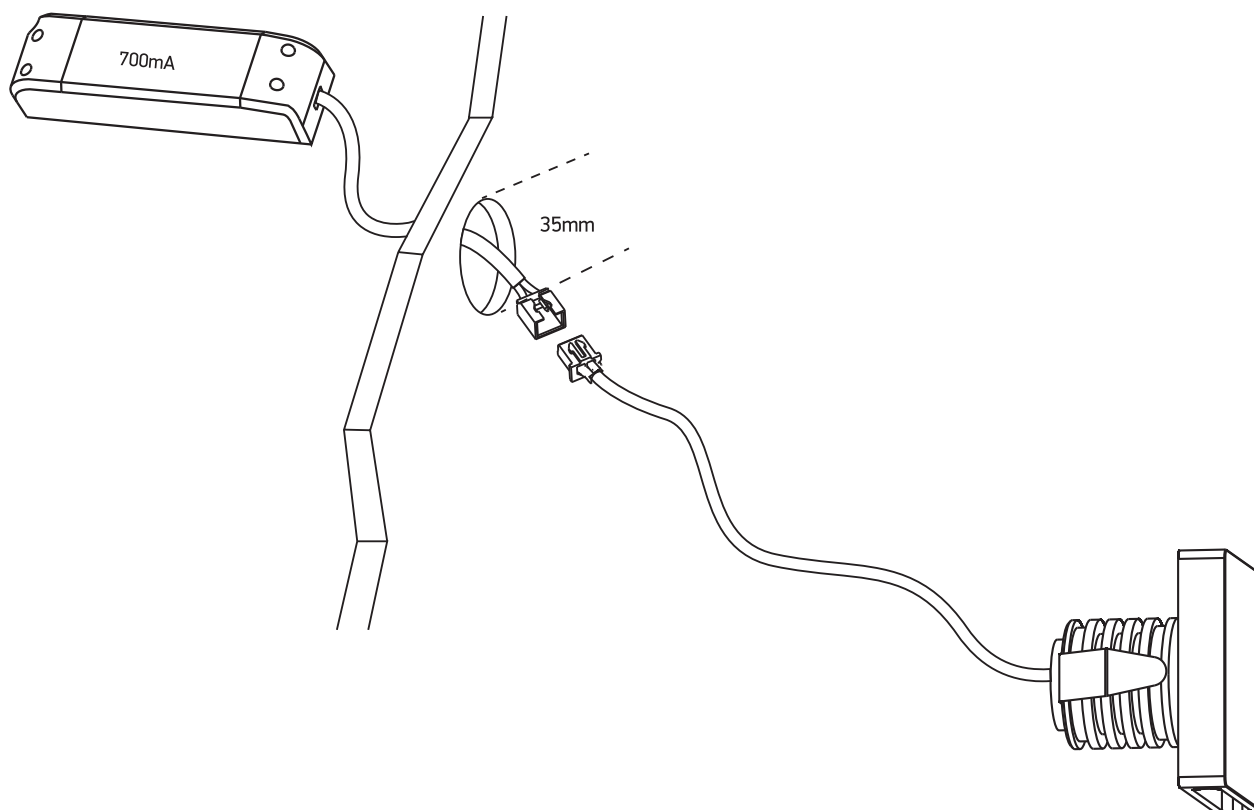

INSTALLATION MANUAL

68074B

ecolight

I 50x50mm I

700mA | 2W | IP65 | Aluminium
Requires 700mA driver.

85
CRI

Warnings:

1. Make sure that the product is installed properly before connecting to electricity.
2. Do not cover the fitting.
3. Maintenance and installation should only be carried out by a professional electrician.