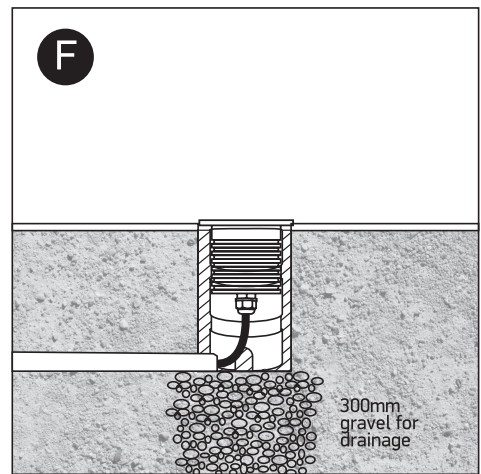

INSTALLATION MANUAL

69056A

24V DC | COB LED | 3W | IP67 | Aluminium
Requires 24V DC driver.

Warnings:

1. Make sure that the product is installed properly before connecting to electricity.
2. Do not cover the fitting.
3. Maintenance and installation should only be carried out by a professional electrician.