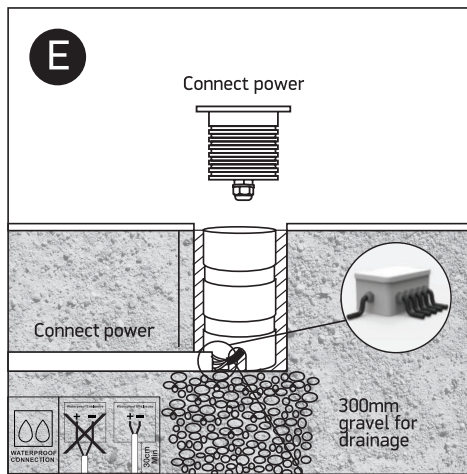

INSTALLATION MANUAL

69056A

24V DC | COB LED | 3W | IP67 | Aluminium
Requires 24V DC driver.

Warnings:

1. Make sure that the product is installed properly before connecting to electricity.
2. Do not cover the fitting.
3. Maintenance and installation should only be carried out by a professional electrician.