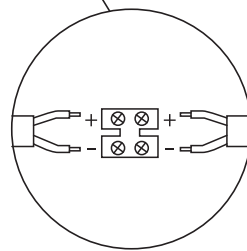

INSTALLATION MANUAL

69056A

24V DC | COB LED | 3W | IP67 | Aluminium
Requires 24V DC driver.

Warnings:

1. Make sure that the product is installed properly before connecting to electricity.
2. Do not cover the fitting.
3. Maintenance and installation should only be carried out by a professional electrician.