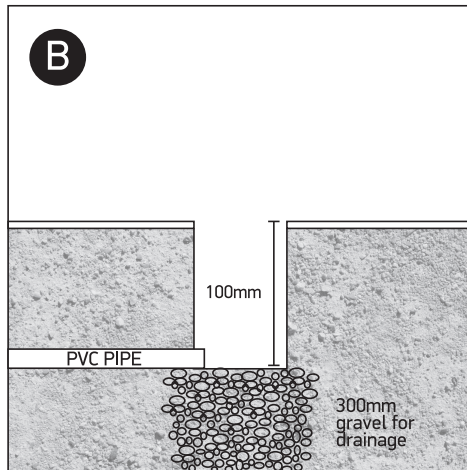

INSTALLATION MANUAL

69056A

24V DC | COB LED | 3W | IP67 | Aluminium
Requires 24V DC driver.

Warnings:

1. Make sure that the product is installed properly before connecting to electricity.
2. Do not cover the fitting.
3. Maintenance and installation should only be carried out by a professional electrician.