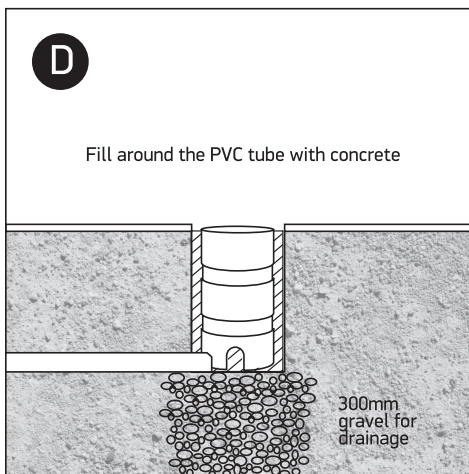

INSTALLATION MANUAL

69056A

24V DC | COB LED | 3W | IP67 | Aluminium
Requires 24V DC driver.

Warnings:

1. Make sure that the product is installed properly before connecting to electricity.
2. Do not cover the fitting.
3. Maintenance and installation should only be carried out by a professional electrician.