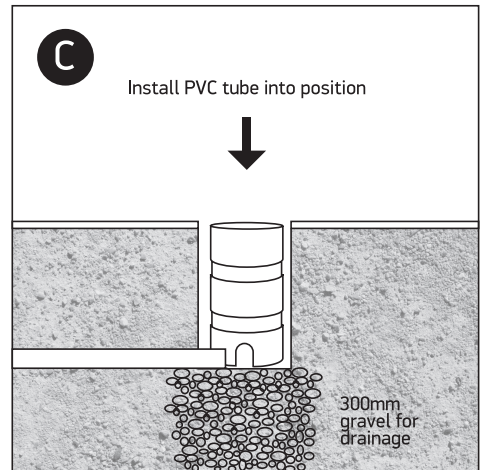

INSTALLATION MANUAL

69056A

24V DC | COB LED | 3W | IP67 | Aluminium
Requires 24V DC driver.

Warnings:

1. Make sure that the product is installed properly before connecting to electricity.
2. Do not cover the fitting.
3. Maintenance and installation should only be carried out by a professional electrician.