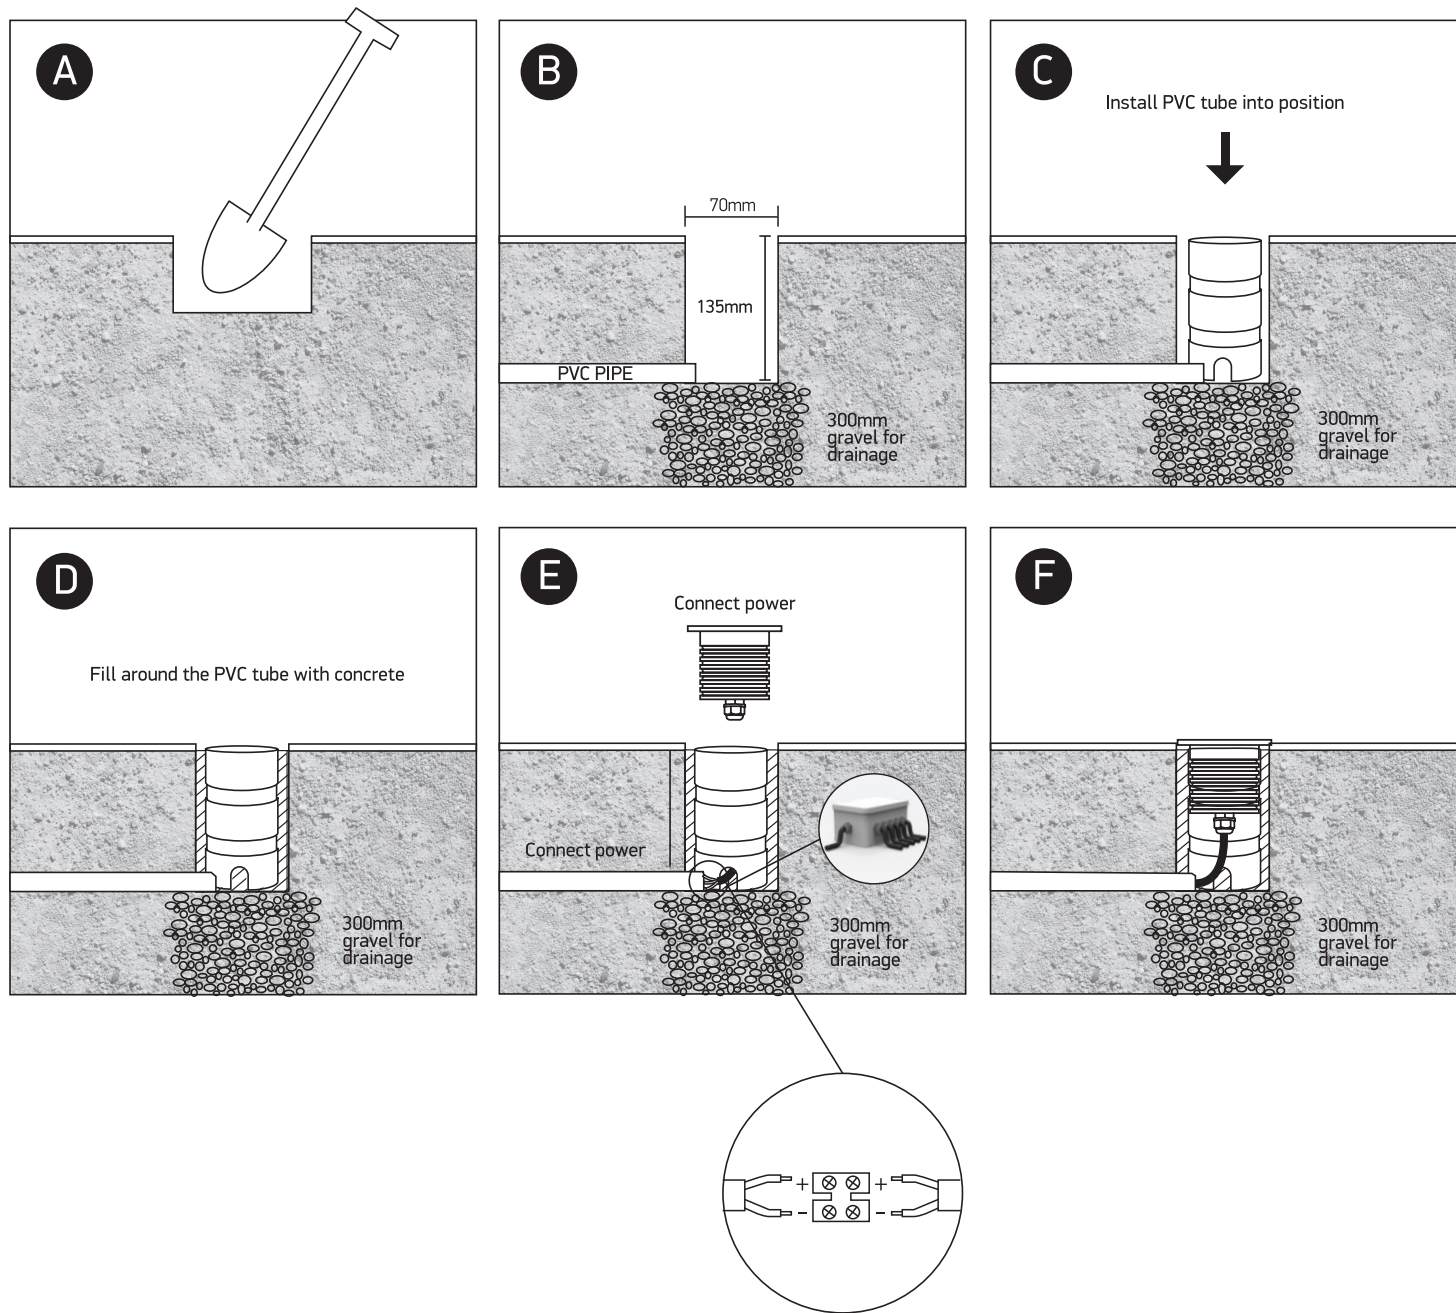

# INSTALLATION MANUAL

69056C

24V DC | COB LED | 9W | IP67 | Aluminium  
Requires 24V DC driver.

## Warnings:

1. Make sure that the product is installed properly before connecting to electricity.
2. Do not cover the fitting.
3. Maintenance and installation should only be carried out by a professional electrician.