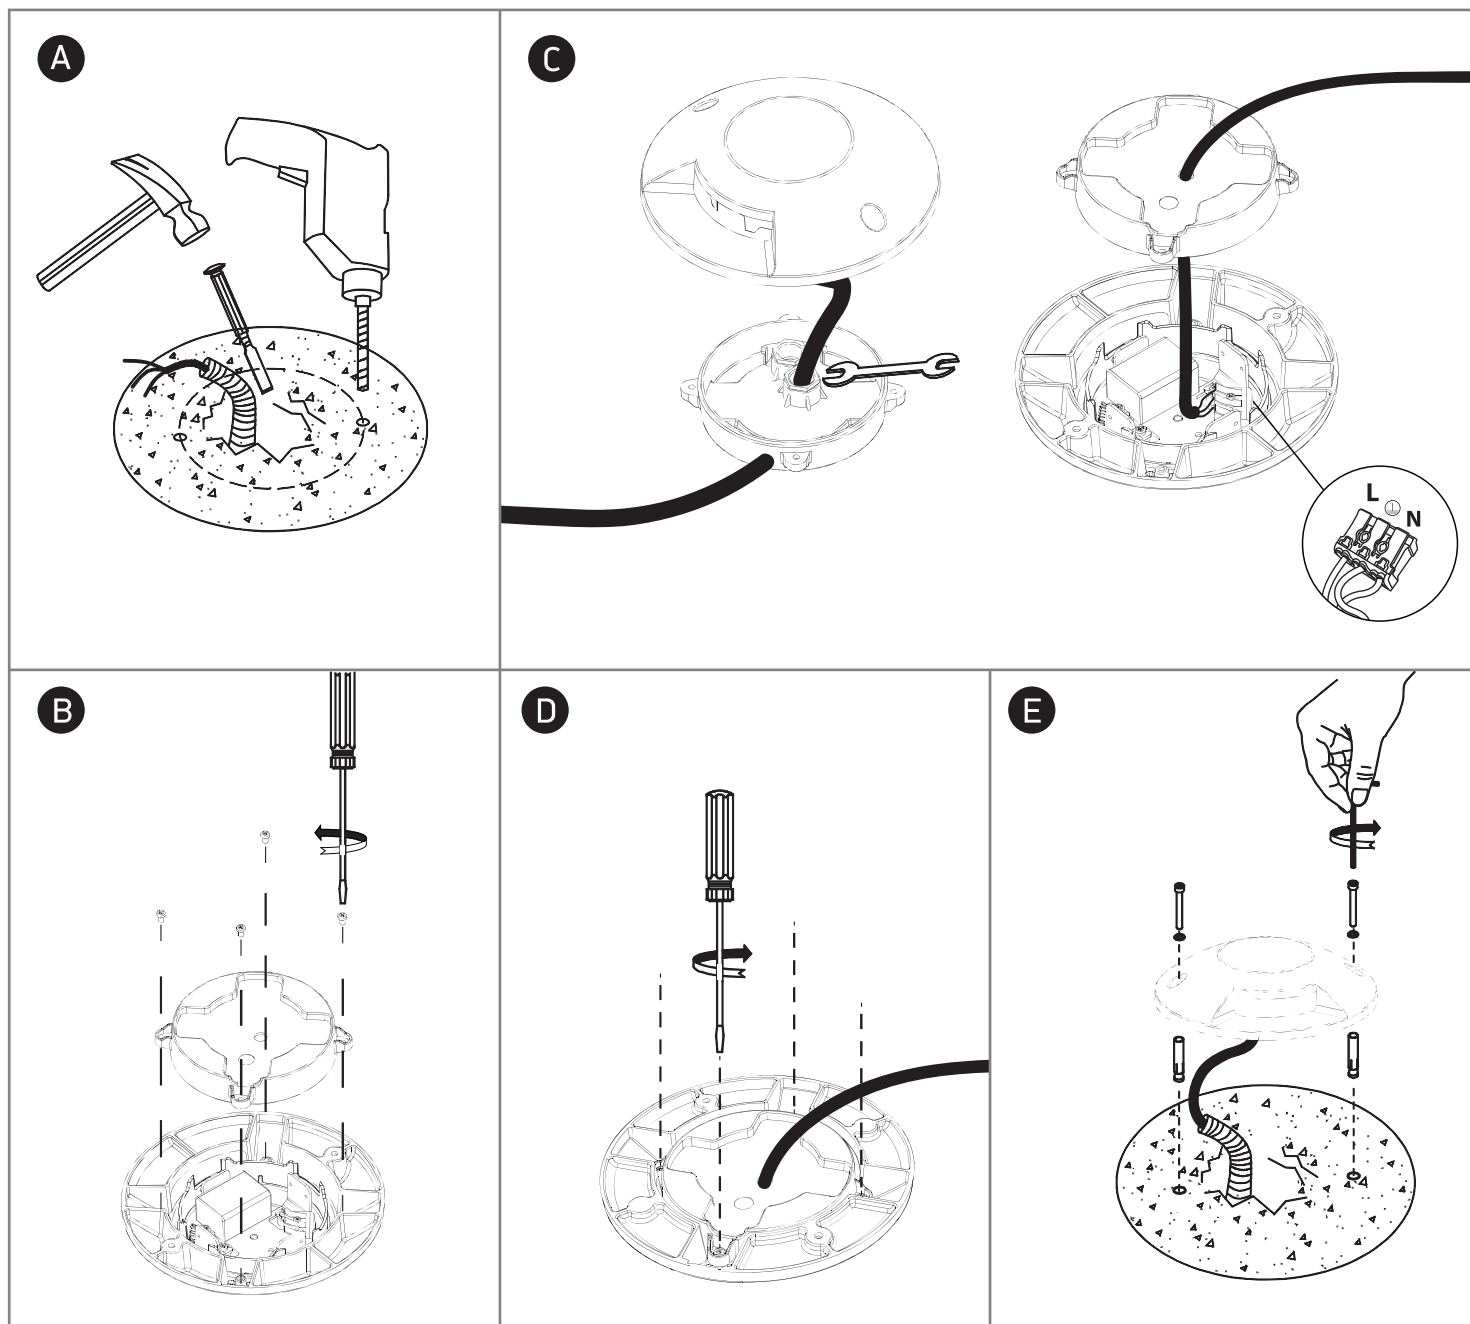

INSTALLATION MANUAL

69058A, 69058B, 69058C

ecoinground

200mm

42mm

6W / 2x6W / 4x3W | COB LED | 230V | IP67 | Die cast
Complete with driver.

80 CRI

one
LIGHT

Warnings:

1. Make sure that the product is installed properly before connecting to electricity.
2. Do not cover the fitting.
3. Maintenance and installation should only be carried out by a professional electrician.