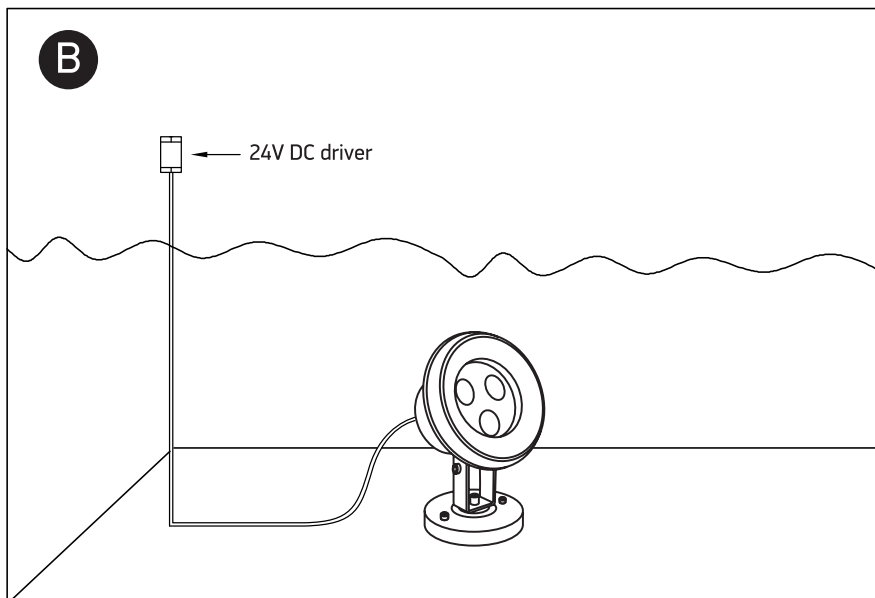

# INSTALLATION MANUAL

69064A

**eco**underwater

3x1W | LED | IP68 | Adjustable | Stainless steel 316

Requires 24V DC driver / Underwater only / 2m max depth.

**one**  
LIGHT

## Warnings:

1. Make sure that the product is installed properly before connecting to electricity.
2. Do not cover the fitting.
3. Maintenance and installation should only be carried out by a professional electrician.
4. The LED underwater light must be completely submerged in water before operating the light for more than ten (10) seconds.