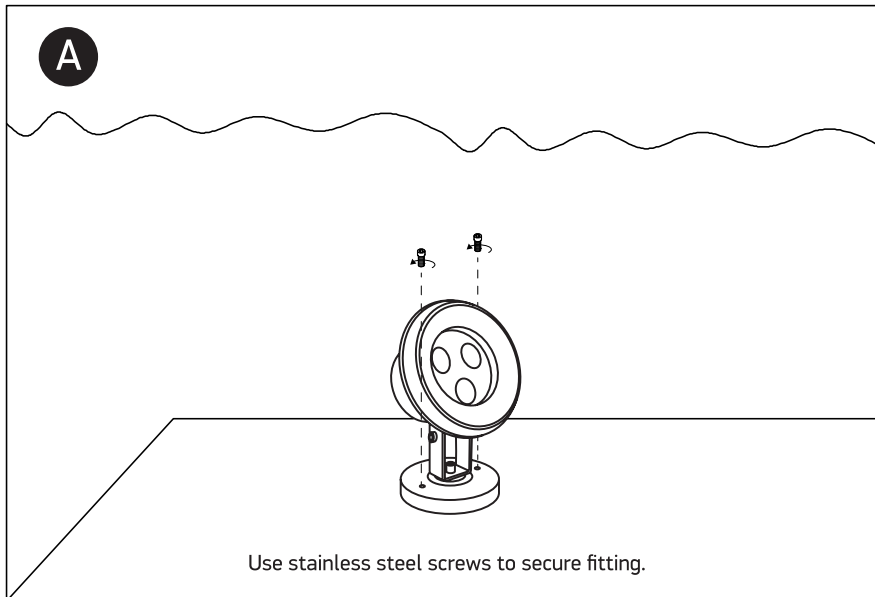

# INSTALLATION MANUAL

69064A

**eco**underwater

3x1W | LED | IP68 | Adjustable | Stainless steel 316

Requires 24V DC driver / Underwater only / 2m max depth.

**one**  
LIGHT

## Warnings:

1. Make sure that the product is installed properly before connecting to electricity.
2. Do not cover the fitting.
3. Maintenance and installation should only be carried out by a professional electrician.
4. The LED underwater light must be completely submerged in water before operating the light for more than ten (10) seconds.