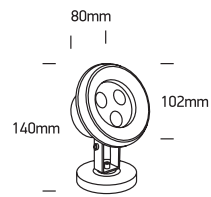

# INSTALLATION MANUAL

69064A

**eco**underwater

3x1W | LED | IP68 | Adjustable | Stainless steel 316

Requires 24V DC driver / Underwater only / 2m max depth.

**one**  
LIGHT