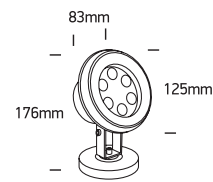

# INSTALLATION MANUAL

69064B

ecounderwater

6x1W | LED | IP68 | Adjustable | Stainless steel 316

Requires 24V DC driver / Underwater only / 2m max depth.

one  
LIGHT

MAX WATER DEPTH 2 METER