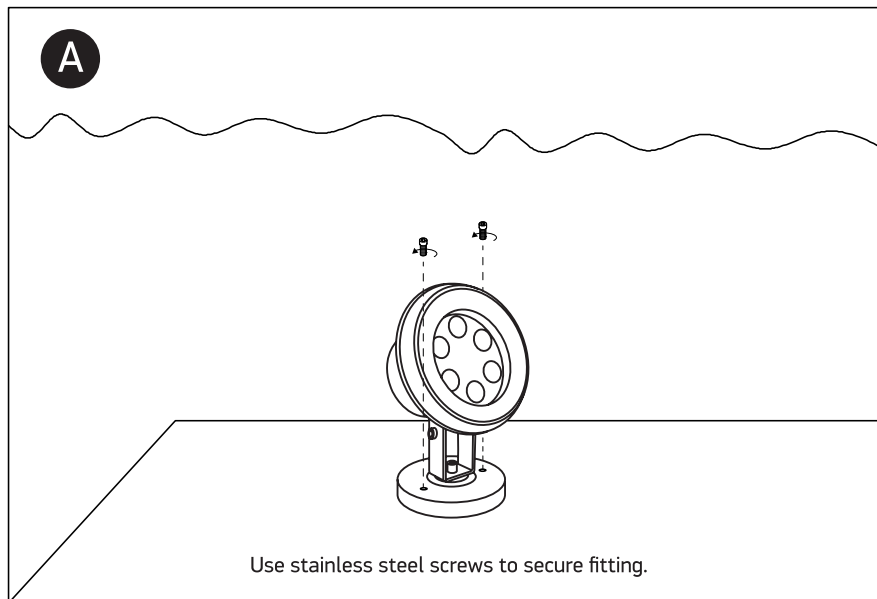

# INSTALLATION MANUAL

69064B

ecounderwater

6x1W | LED | IP68 | Adjustable | Stainless steel 316

Requires 24V DC driver / Underwater only / 2m max depth.

one  
LIGHT

MAX WATER DEPTH 2 METER

## Warnings:

1. Make sure that the product is installed properly before connecting to electricity.
2. Do not cover the fitting.
3. Maintenance and installation should only be carried out by a professional electrician.
4. The LED underwater light must be completely submerged in water before operating the light for more than ten (10) seconds.