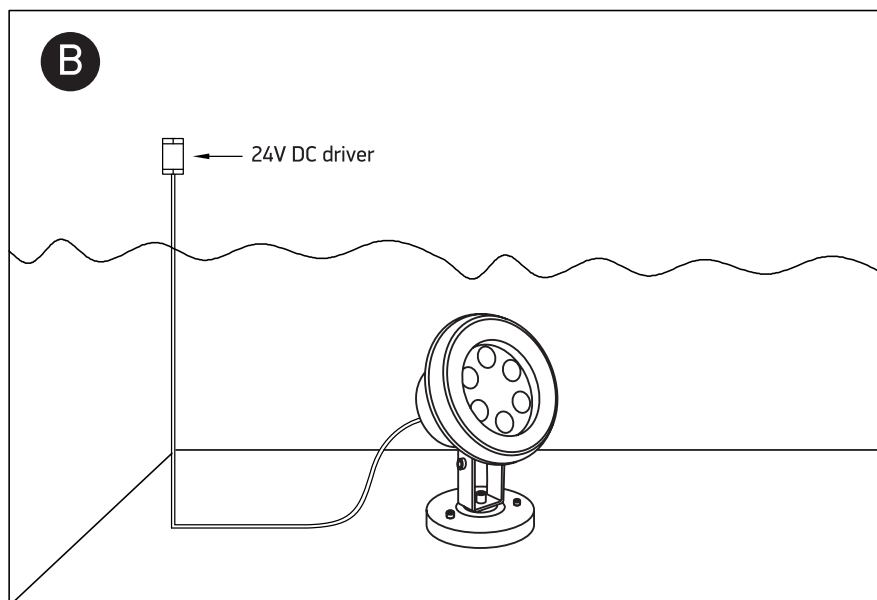

# INSTALLATION MANUAL

69064B

ecounderwater

6x1W | LED | IP68 | Adjustable | Stainless steel 316

Requires 24V DC driver / Underwater only / 2m max depth.

one  
LIGHT

MAX WATER DEPTH 2 METER

## Warnings:

1. Make sure that the product is installed properly before connecting to electricity.
2. Do not cover the fitting.
3. Maintenance and installation should only be carried out by a professional electrician.
4. The LED underwater light must be completely submerged in water before operating the light for more than ten (10) seconds.