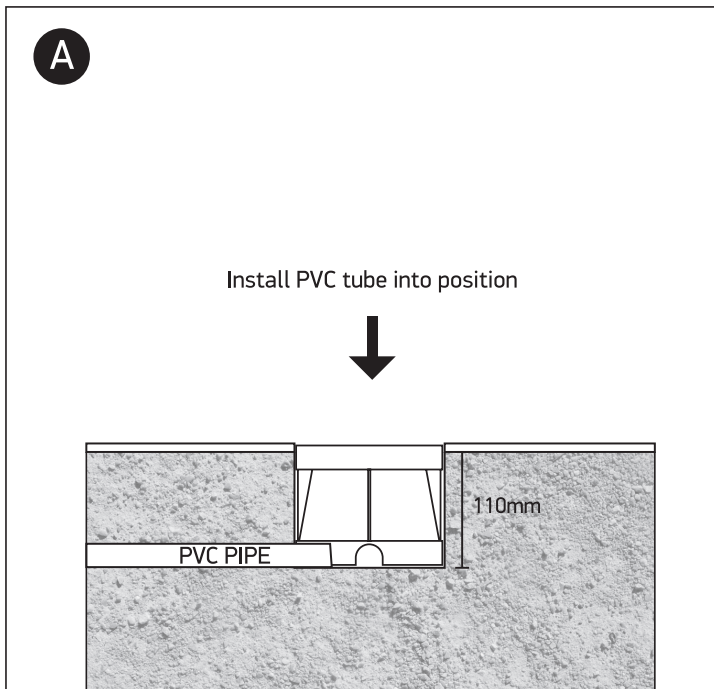

INSTALLATION MANUAL

69066B

ecounderwater

24V DC | LED | 6x1W | IP68 | Stainless steel 316

Requires 24V DC driver / Underwater only / 2m max depth.

Warnings:

1. Make sure that the product is installed properly before connecting to electricity.
2. Do not cover the fitting.
3. Maintenance and installation should only be carried out by a professional electrician.