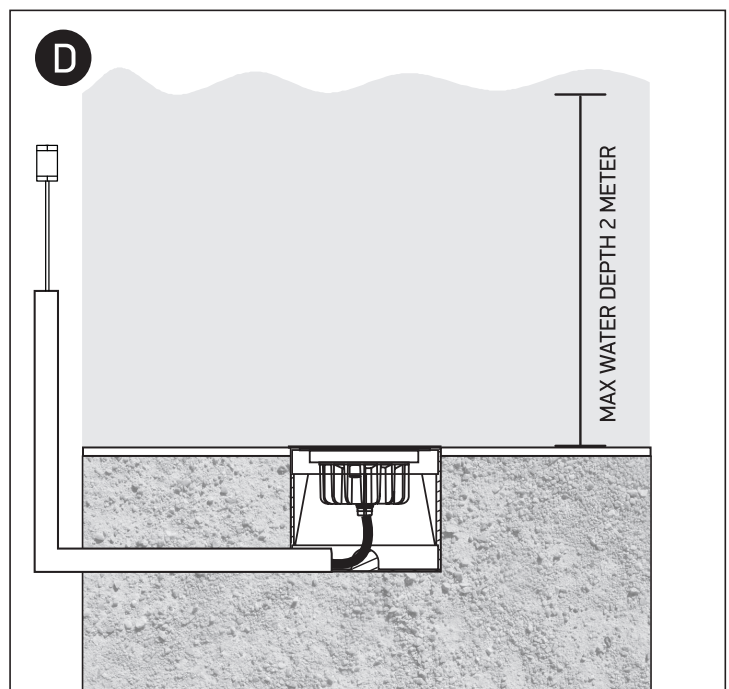

INSTALLATION MANUAL

69066B

ecounderwater

24V DC | LED | 6x1W | IP68 | Stainless steel 316

Requires 24V DC driver / Underwater only / 2m max depth.

Warnings:

1. Make sure that the product is installed properly before connecting to electricity.
2. Do not cover the fitting.
3. Maintenance and installation should only be carried out by a professional electrician.