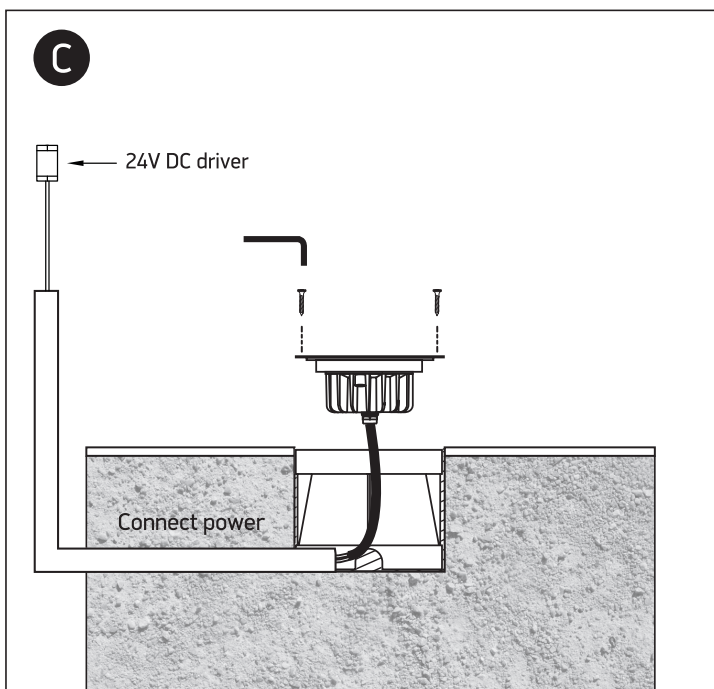

INSTALLATION MANUAL

69066B

ecounderwater

24V DC | LED | 6x1W | IP68 | Stainless steel 316

Requires 24V DC driver / Underwater only / 2m max depth.

Warnings:

1. Make sure that the product is installed properly before connecting to electricity.
2. Do not cover the fitting.
3. Maintenance and installation should only be carried out by a professional electrician.