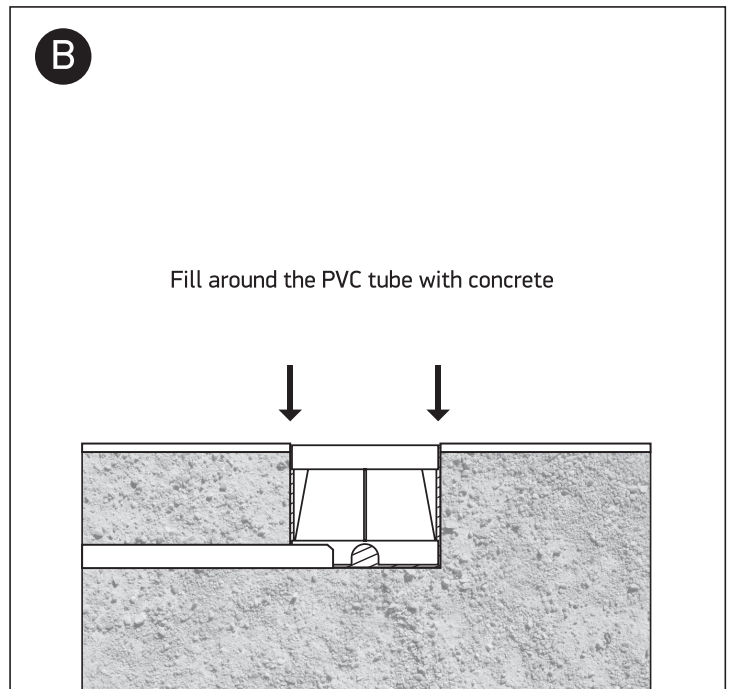

INSTALLATION MANUAL

69066B

ecounderwater

24V DC | LED | 6x1W | IP68 | Stainless steel 316

Requires 24V DC driver / Underwater only / 2m max depth.

Warnings:

1. Make sure that the product is installed properly before connecting to electricity.
2. Do not cover the fitting.
3. Maintenance and installation should only be carried out by a professional electrician.