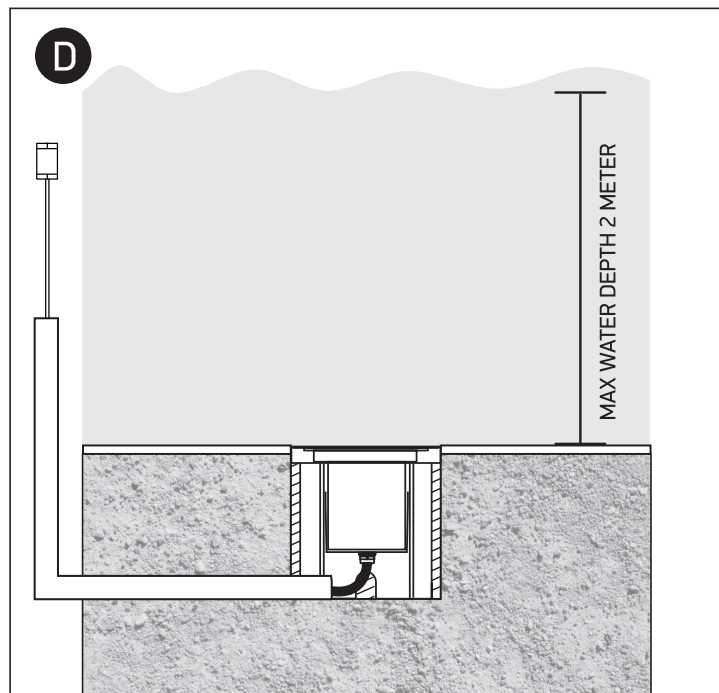

INSTALLATION MANUAL

69066M

ecounderwater

24V DC | LED | 0,3W | IP68 | Stainless steel 316

Requires 24V DC driver / Underwater only / 2m max depth.

25mm

40mm

22mm

45mm

one
LIGHT

Warnings:

1. Make sure that the product is installed properly before connecting to electricity.
2. Do not cover the fitting.
3. Maintenance and installation should only be carried out by a professional electrician.