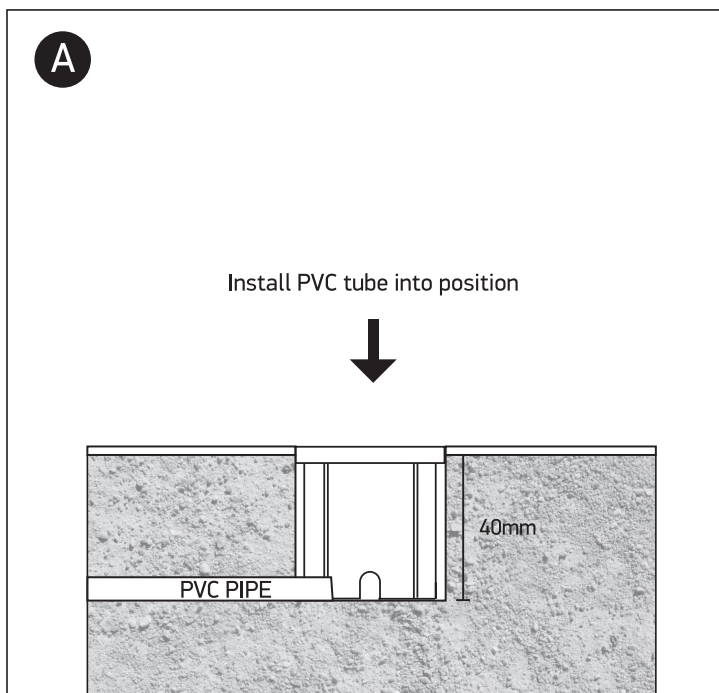

INSTALLATION MANUAL

69066M

ecounderwater

24V DC | LED | 0,3W | IP68 | Stainless steel 316

Requires 24V DC driver / Underwater only / 2m max depth.

25mm

40mm

22mm

45mm

one
LIGHT

Warnings:

1. Make sure that the product is installed properly before connecting to electricity.
2. Do not cover the fitting.
3. Maintenance and installation should only be carried out by a professional electrician.