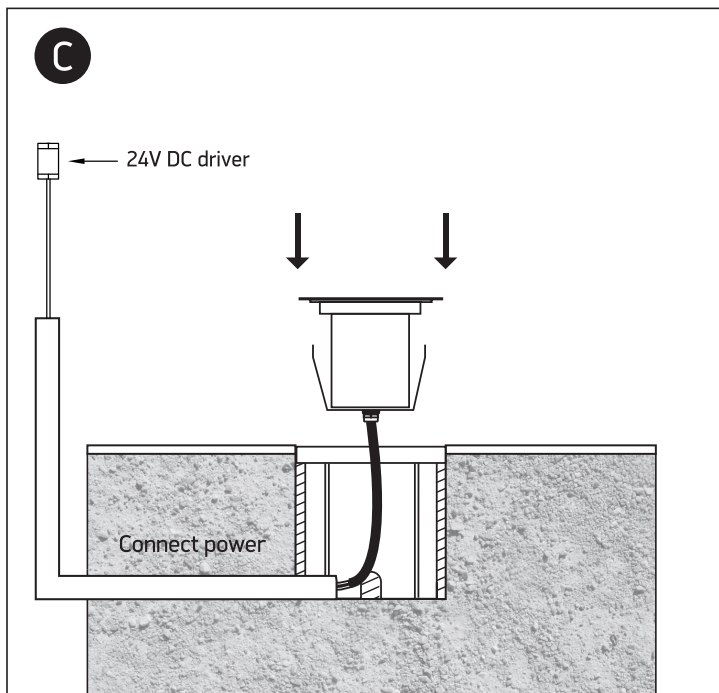

INSTALLATION MANUAL

69066M

ecounderwater

24V DC | LED | 0,3W | IP68 | Stainless steel 316

Requires 24V DC driver / Underwater only / 2m max depth.

25mm

40mm

22mm

45mm

one
LIGHT

Warnings:

1. Make sure that the product is installed properly before connecting to electricity.
2. Do not cover the fitting.
3. Maintenance and installation should only be carried out by a professional electrician.