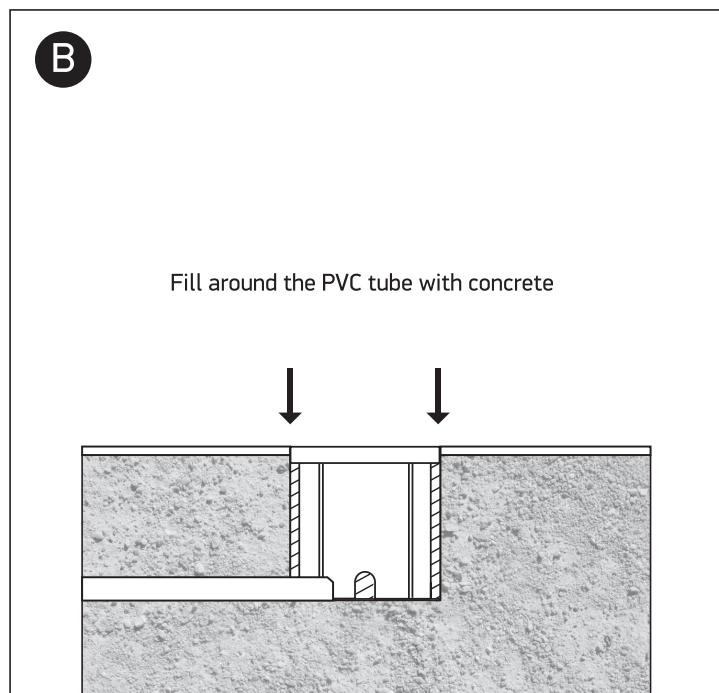

INSTALLATION MANUAL

69066M

ecounderwater

24V DC | LED | 0,3W | IP68 | Stainless steel 316

Requires 24V DC driver / Underwater only / 2m max depth.

25mm

40mm

22mm

45mm

one
LIGHT

Warnings:

1. Make sure that the product is installed properly before connecting to electricity.
2. Do not cover the fitting.
3. Maintenance and installation should only be carried out by a professional electrician.