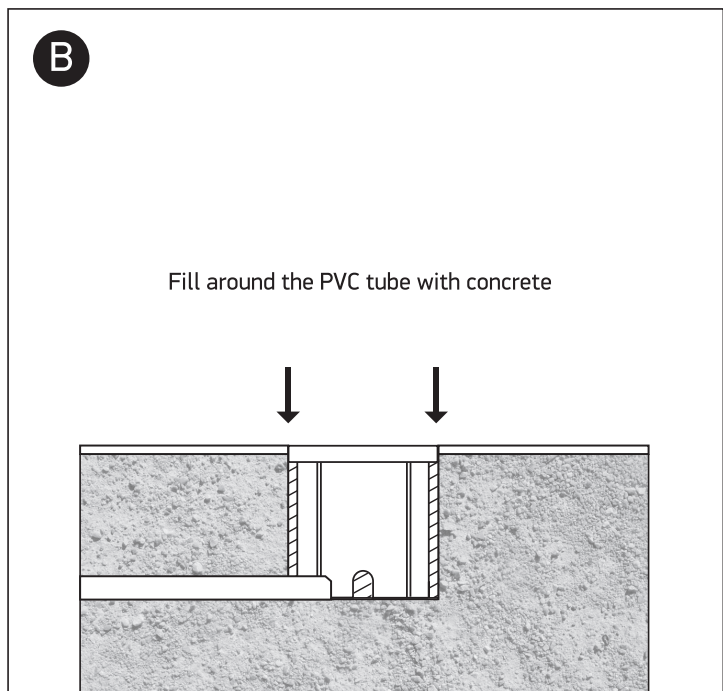

INSTALLATION MANUAL

69066

ecounderwater

24V DC | LED | 1W | IP68 | Stainless steel 316

Requires 24V DC driver / Underwater only / 2m max depth.

Warnings:

1. Make sure that the product is installed properly before connecting to electricity.
2. Do not cover the fitting.
3. Maintenance and installation should only be carried out by a professional electrician.