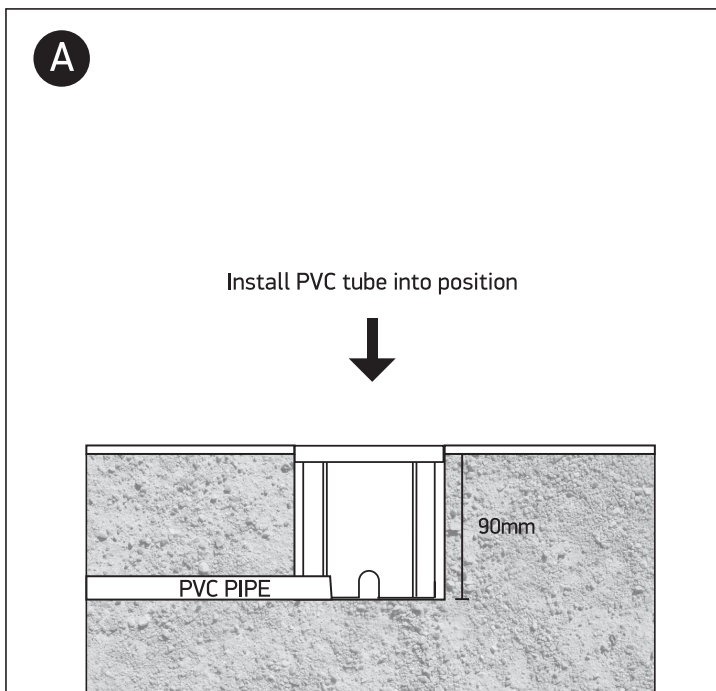

INSTALLATION MANUAL

69066

ecounderwater

24V DC | LED | 1W | IP68 | Stainless steel 316

Requires 24V DC driver / Underwater only / 2m max depth.

Warnings:

1. Make sure that the product is installed properly before connecting to electricity.
2. Do not cover the fitting.
3. Maintenance and installation should only be carried out by a professional electrician.