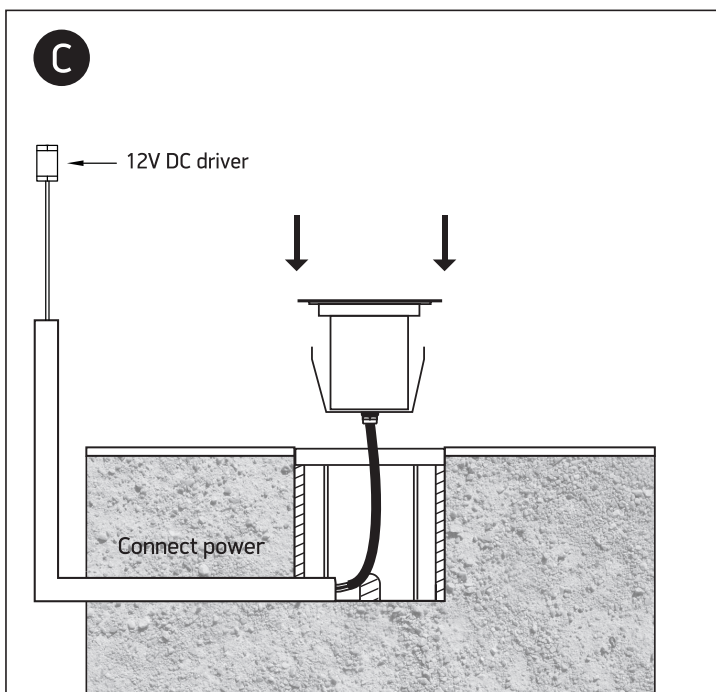

INSTALLATION MANUAL

69066

ecounderwater

24V DC | LED | 1W | IP68 | Stainless steel 316

Requires 24V DC driver / Underwater only / 2m max depth.

Warnings:

1. Make sure that the product is installed properly before connecting to electricity.
2. Do not cover the fitting.
3. Maintenance and installation should only be carried out by a professional electrician.