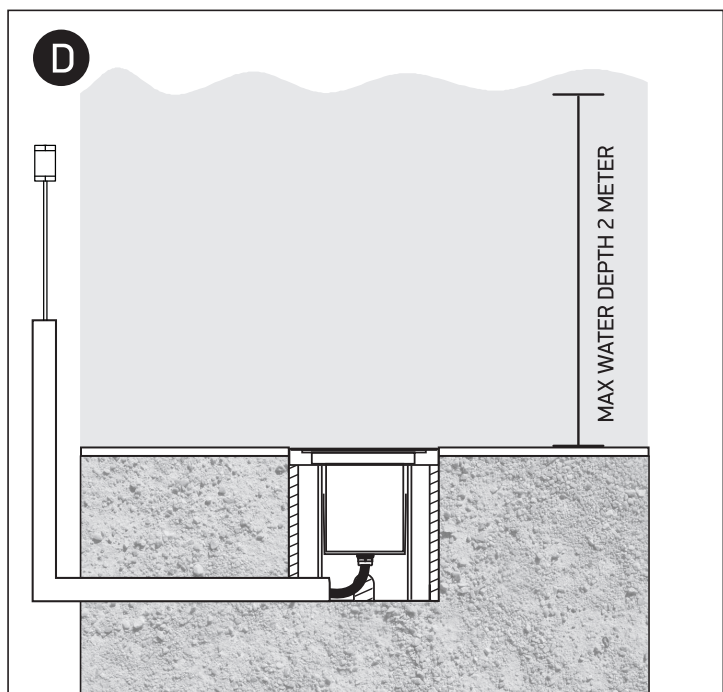

INSTALLATION MANUAL

69066

ecounderwater

24V DC | LED | 1W | IP68 | Stainless steel 316

Requires 24V DC driver / Underwater only / 2m max depth.

Warnings:

1. Make sure that the product is installed properly before connecting to electricity.
2. Do not cover the fitting.
3. Maintenance and installation should only be carried out by a professional electrician.