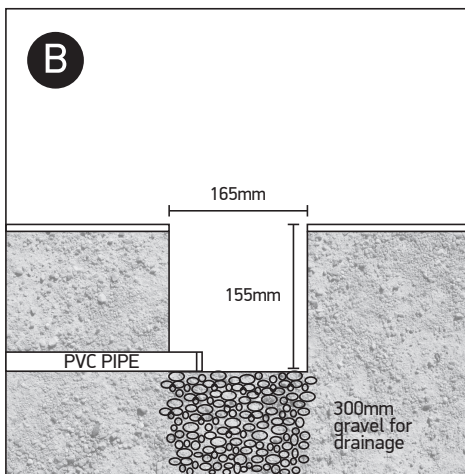

INSTALLATION MANUAL

69070C

230V | COB LED | 15W | IP67
Stainless steel 316L + Die cast aluminium body
Complete with driver.

Warnings:

1. Make sure that the product is installed properly before connecting to electricity.
2. Do not cover the fitting.
3. Maintenance and installation should only be carried out by a professional electrician.