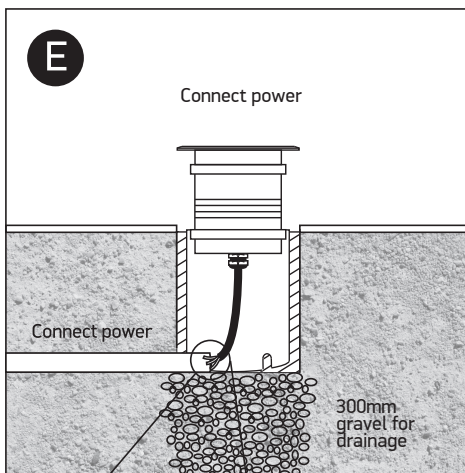

INSTALLATION MANUAL

69070C

230V | COB LED | 15W | IP67
Stainless steel 316L + Die cast aluminium body
Complete with driver.

Warnings:

1. Make sure that the product is installed properly before connecting to electricity.
2. Do not cover the fitting.
3. Maintenance and installation should only be carried out by a professional electrician.