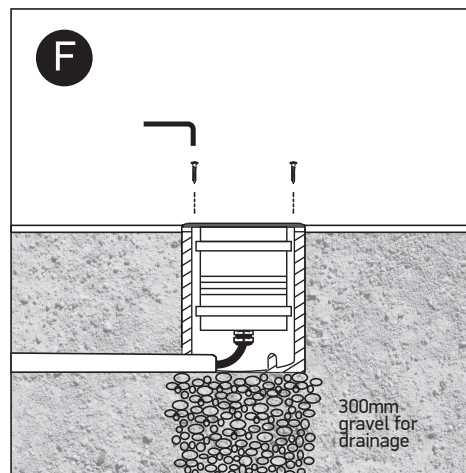

INSTALLATION MANUAL

69070C

230V | COB LED | 15W | IP67
Stainless steel 316L + Die cast aluminium body
Complete with driver.

Warnings:

1. Make sure that the product is installed properly before connecting to electricity.
2. Do not cover the fitting.
3. Maintenance and installation should only be carried out by a professional electrician.