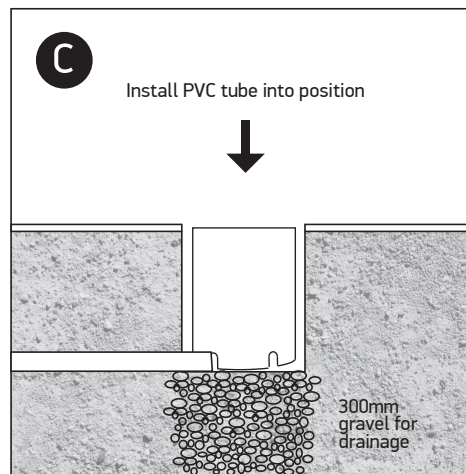

INSTALLATION MANUAL

69070C

230V | COB LED | 15W | IP67
Stainless steel 316L + Die cast aluminium body
Complete with driver.

Warnings:

1. Make sure that the product is installed properly before connecting to electricity.
2. Do not cover the fitting.
3. Maintenance and installation should only be carried out by a professional electrician.