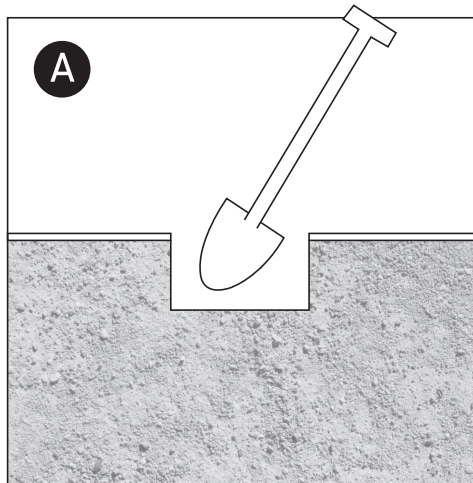

INSTALLATION MANUAL

69070C

230V | COB LED | 15W | IP67
Stainless steel 316L + Die cast aluminium body
Complete with driver.

Warnings:

1. Make sure that the product is installed properly before connecting to electricity.
2. Do not cover the fitting.
3. Maintenance and installation should only be carried out by a professional electrician.