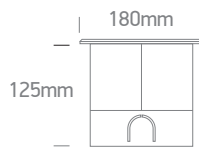

INSTALLATION MANUAL

69070C

230V | COB LED | 15W | IP67
Stainless steel 316L + Die cast aluminium body
Complete with driver.

Warnings:

1. Make sure that the product is installed properly before connecting to electricity.
2. Do not cover the fitting.
3. Maintenance and installation should only be carried out by a professional electrician.