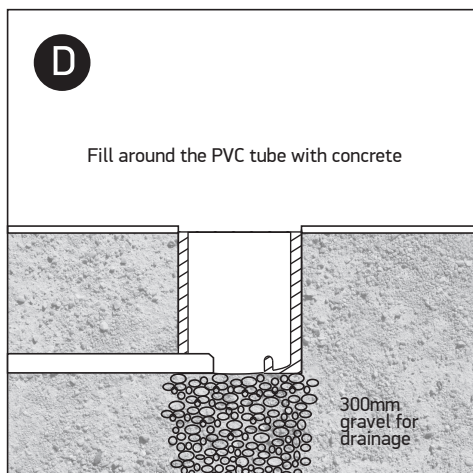

INSTALLATION MANUAL

69070C

230V | COB LED | 15W | IP67
Stainless steel 316L + Die cast aluminium body
Complete with driver.

Warnings:

1. Make sure that the product is installed properly before connecting to electricity.
2. Do not cover the fitting.
3. Maintenance and installation should only be carried out by a professional electrician.