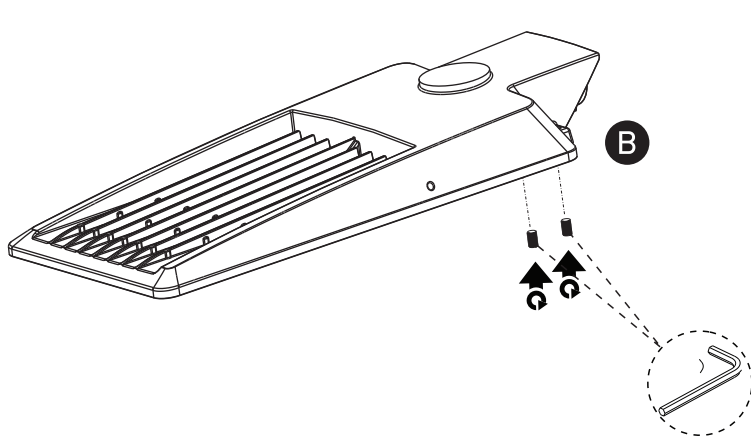

INSTALLATION MANUAL

70116B

100-240V | 96xSMD 3030 | 75W | IP66 | Aluminium + glass
Complete with 968mA driver.

L	brown	black
N	blue	white
⊕	yellow/green	green

Warnings:

1. Make sure that the product is installed properly before connecting to electricity.
2. Do not cover the fitting.
3. Maintenance and installation should only be carried out by a professional electrician.