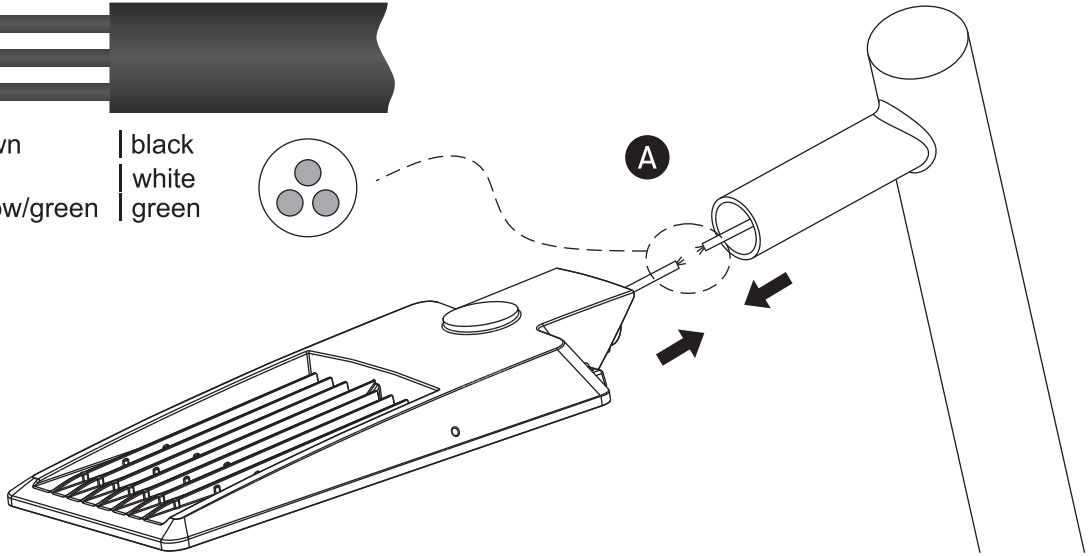

INSTALLATION MANUAL

70116B

100-240V | 96xSMD 3030 | 75W | IP66 | Aluminium + glass
Complete with 968mA driver.

L	brown	black
N	blue	white
⊕	yellow/green	green

Warnings:

1. Make sure that the product is installed properly before connecting to electricity.
2. Do not cover the fitting.
3. Maintenance and installation should only be carried out by a professional electrician.