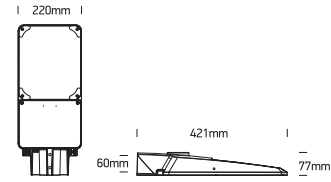

INSTALLATION MANUAL

70116B

100-240V | 96xSMD 3030 | 75W | IP66 | Aluminium + glass
Complete with 968mA driver.

L	brown	black
N	blue	white
⊕	yellow/green	green

Warnings:

1. Make sure that the product is installed properly before connecting to electricity.
2. Do not cover the fitting.
3. Maintenance and installation should only be carried out by a professional electrician.