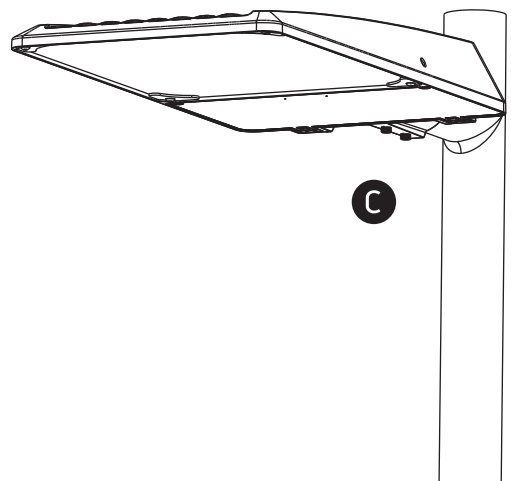

INSTALLATION MANUAL

70116B

100-240V | 96xSMD 3030 | 75W | IP66 | Aluminium + glass
Complete with 968mA driver.

L	brown	black
N	blue	white
⊕	yellow/green	green

Warnings:

1. Make sure that the product is installed properly before connecting to electricity.
2. Do not cover the fitting.
3. Maintenance and installation should only be carried out by a professional electrician.