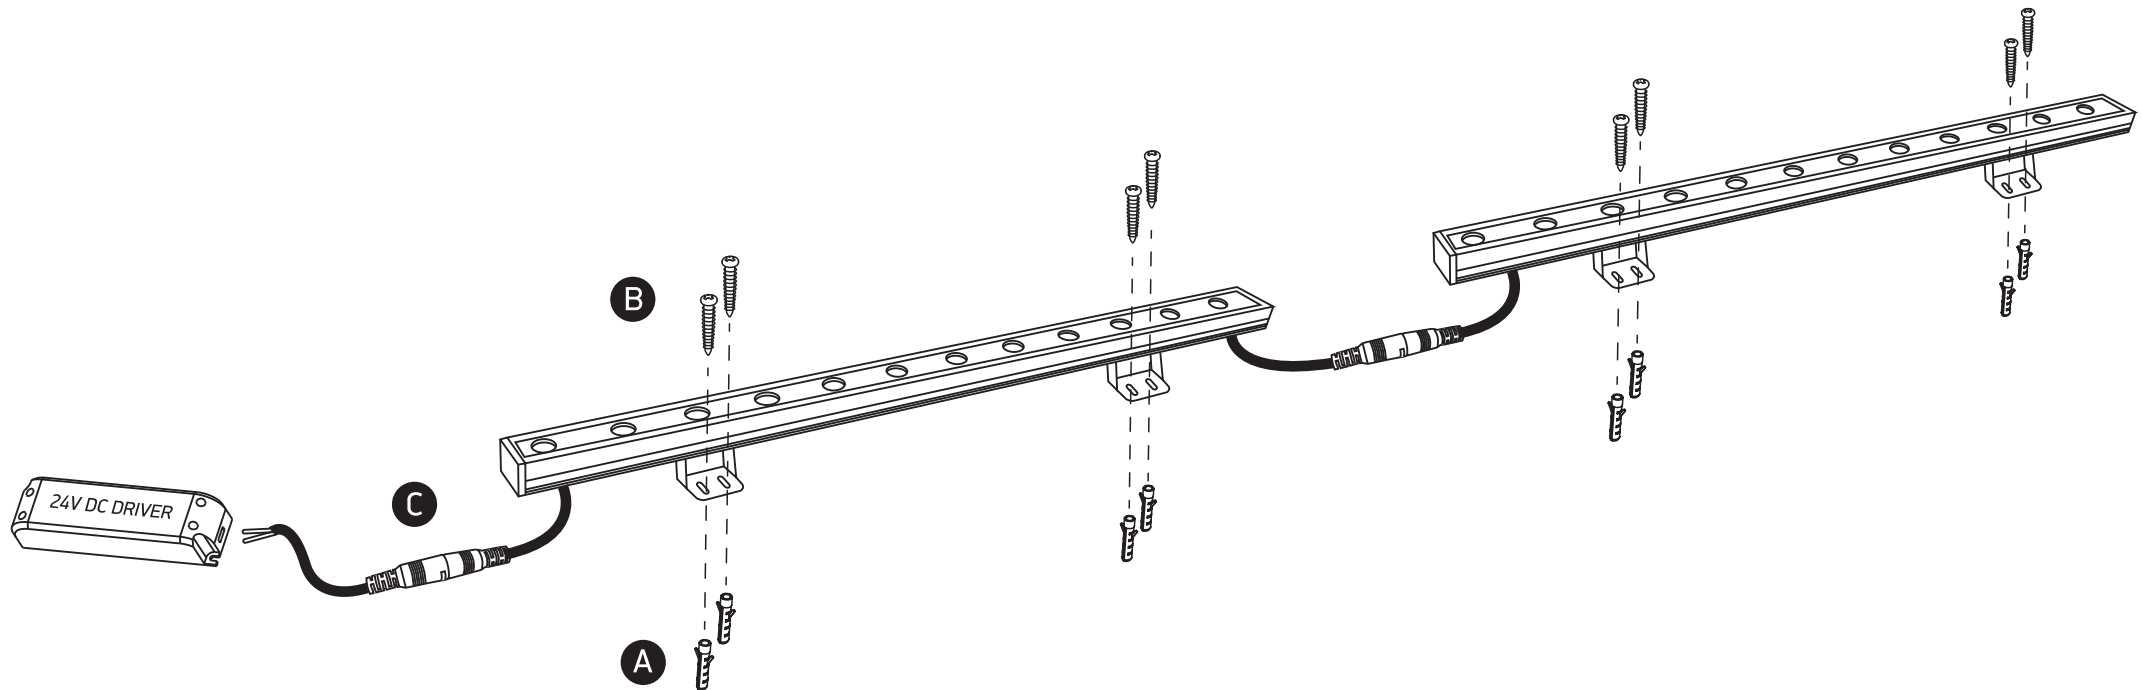

# INSTALLATION MANUAL

7055A, 7055B

**ecolight**

DIMMABLE  
ADJUSTABLE

80  
CRI

Requires 24V DC driver.

100cm

**7055A:** 24V DC | 12x1W | IP66 | Aluminium | Adjustable

Connect maximum 10pcs.

**7055B:** 24V DC | 24x1W | IP66 | Aluminium | Adjustable

Connect maximum 5pcs.