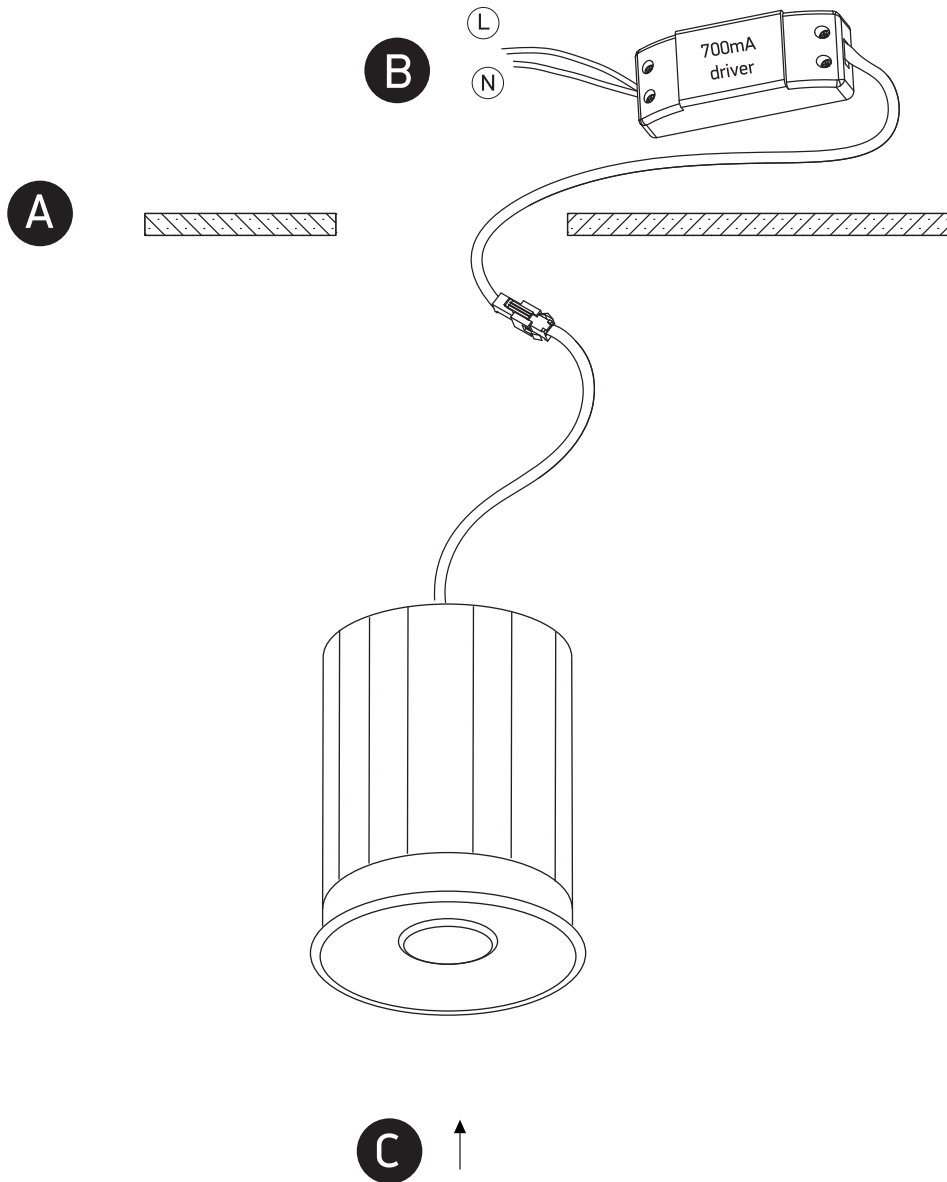

INSTALLATION MANUAL

7307M

LED
BUILT IN

CE EAC UK CA

700mA | COB LED | MR16 | 7W | IP65 | Dimmable
Requires 700mA driver.

90
CRI

one
LIGHT

Warnings: