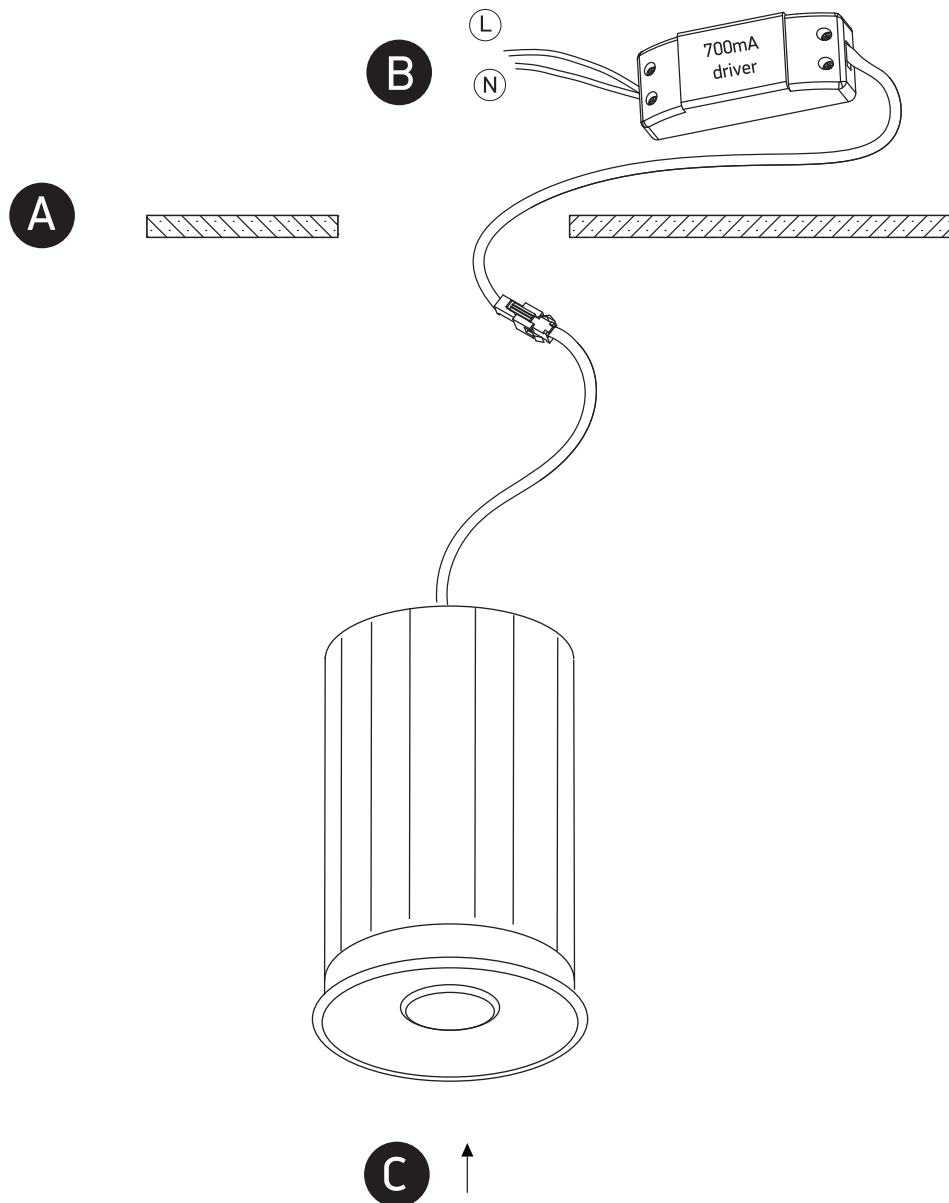

INSTALLATION MANUAL

7313M

LED
BUILT IN

CE EAC UK CA

700mA | COB LED | MR16 | 13W | IP65 | Dimmable
Requires 700mA driver.

90
CRI

Warnings:

1. Make sure that the product is installed properly before connecting to electricity.
2. Do not cover the fitting.
3. Maintenance and installation should only be carried out by a professional electrician.