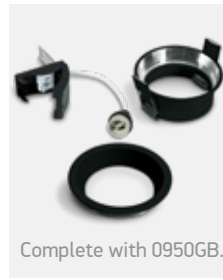

The Semi Dark Light Range Aluminium

10105D1 | 10W | MR16 | GU10 | Aluminium

IP20

10105D2 | 10W | MR16 | GU10 | Aluminium

IP20

10105D4 | 10W | MR16 | GU10 | Aluminium

DARK LIGHT
IP20

Order Code	Colour	Watts	Input	Class	⊥	⌞	⬆	📦	Notes
10105D1/W	White	10W	100-240V	⊥	15cm	62mm	135mm	50	-
10105D1/B	Black	10W	100-240V	⊥	15cm	62mm	135mm	50	-
10105D2/W	White	10W	100-240V	⊥	15cm	62mm	120mm	50	-
10105D2/B	Black	10W	100-240V	⊥	15cm	62mm	120mm	50	-
10105D4/W	White	10W	100-240V	⊥	15cm	68mm	140mm	50	-
10105D4/B	Black	10W	100-240V	⊥	15cm	68mm	140mm	50	-