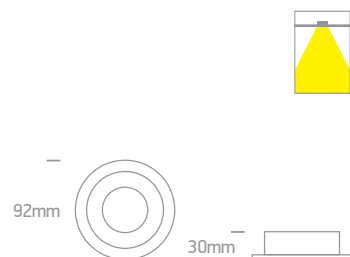

50105ALG | 10W | MR16 | GU10 | Aluminium

DARK LIGHT
IP20