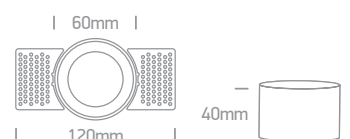

Order Code	Colour	Watts	Input	Class					Notes
10105TR/W	White	10W	100-240V		15cm	70mm	120mm	60	-
10105TR/B	Black	10W	100-240V		15cm	70mm	120mm	60	-
10105TR/BS	Brass	10W	100-240V		15cm	70mm	120mm	60	-