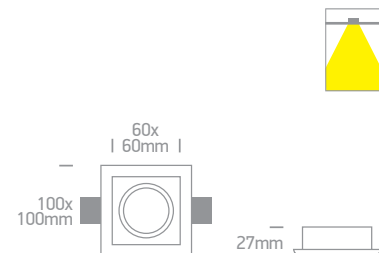

Trimless Gypsum

10105GT2

10105GT1

10105GT1 | 10W | MR16 | GU10 | Trimless | Gypsum

IP20

10105GT2 | 10W | MR16 | GU10 | Trimless | Gypsum

DARK LIGHT
IP20

50105GT1 | 10W | MR16 | GU10 | Trimless | Gypsum

IP20

Order Code	Colour	Watts	Input	Class	⊖ S	⌈ / ⌋	⏏	📦	Notes
10105GT1	White	10W	100-240V	□	15cm	102mm	100mm	24	-
10105GT2	White	10W	100-240V	□	15cm	132mm	150mm	24	-
50105GT1	White	10W	100-240V	□	15cm	102x102mm	100mm	24	-