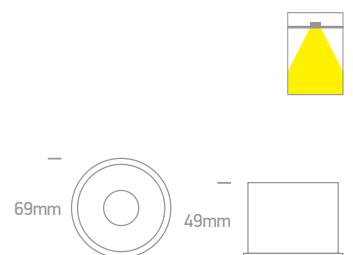

Semi Trimless Dark Light Aluminium

10105AD | 10W | MR16 | GU10 | Aluminium

DARK LIGHT
IP20

10105AD | 10W | MR16 | GU10 | Aluminium

DARK LIGHT
IP20

Order Code	Colour	Reflector	Watts	Input	Class					Notes
10105AD/W/W	White	White	10W	100-240V		15cm	64mm	130mm	36	-
10105AD/W/B	White	Black	10W	100-240V		15cm	64mm	130mm	36	-
10105AD/B/B	Black	Black	10W	100-240V		15cm	64mm	130mm	36	-
10105AD/B/BS	Black	Brass	10W	100-240V		15cm	64mm	130mm	36	-