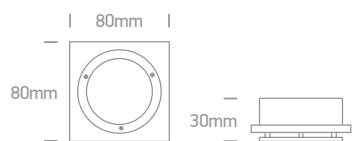

The Decorative Spots

10105GL2 | 50W | MR16 | GU5,3 | Natural aluminium + glass

IP20
offer

50105AR | 50W | MR16 | GU5,3 | Natural aluminium

IP20
offer

Order Code	Colour	Watts	Input	Class					Notes
10105GL2/AL	Aluminium	50W	12V		40cm	60mm	50mm	50	-
50105AR/AL	Aluminium	50W	12V		40cm	70mm	75mm	50	-