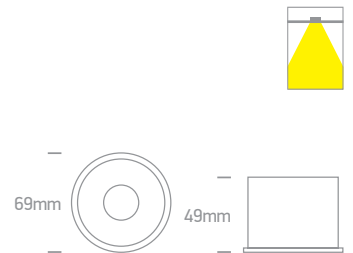

10105AD | 10W | MR16 | GU10 | Aluminium

DARK LIGHT
IP20