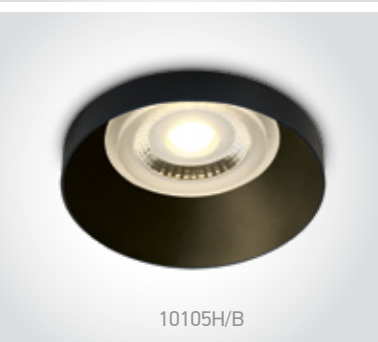

10105H | 10W | MR16 | GU10 | Die cast

LED version on page 48.