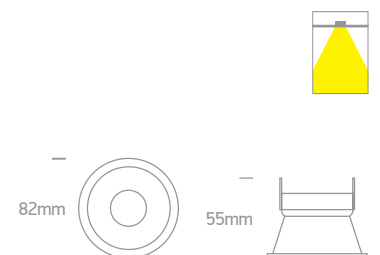

10105TG | 10W | MR16 | GU10 | Semi trimless | Aluminium