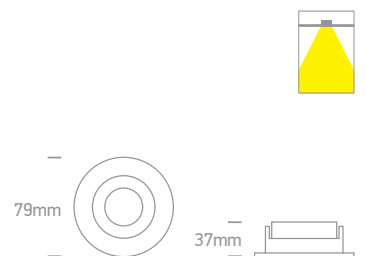

10105MD/W/GL