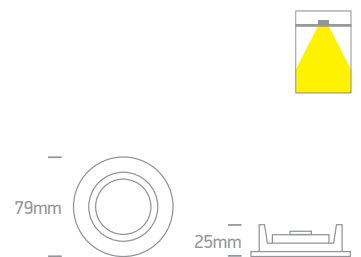

IP20

10105GU | 10W | MR16 | GU10 | Die cast

IP20

offer

10105GU | 10W | MR16 | GU10 | Die cast

Order Code	Colour	Watts	Input	Class					Notes
10105GU/W	White	10W	100-240V		15cm	70mm	150mm	100	-
10105GU/G	Grey	10W	100-240V		15cm	70mm	150mm	100	-

The Cement Range

10105CM | 10W | MR16 | GU10 | Cement + aluminium reflector

DARK LIGHT
IP20
offer

Order Code	Colour	Watts	Input	Class					Notes
10105CM	Cement	10W	100-240V		15cm	95mm	120mm	12	-

The Dual Ring Range Aluminium