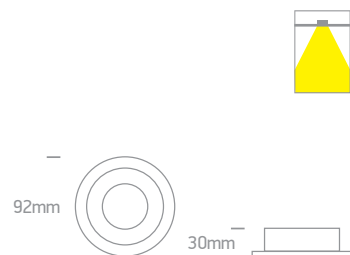

10105ALG | 10W | MR16 | GU10 | Aluminium

DARK LIGHT
IP20