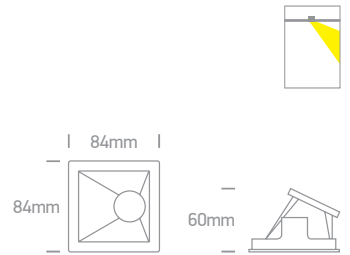

The Asymmetric Chill Out Range

Square

50105MA/W/B

50105MA/B/B

50105MA/W/B

50105MA | 10W | MR16 | GU10 | Aluminium body + plastic reflector

Asymmetric for shelf illumination.

Asymmetric.