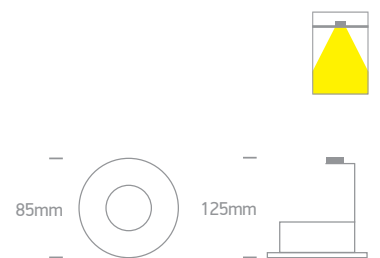

The Semi Trimless Dark Light

10105DG | 10W | MR16 | GU10 | Semi trimless | Aluminium

10105TG | 10W | MR16 | GU10 | Semi trimless | Aluminium

10105TG | 10W | MR16 | GU10 | Semi trimless | Aluminium

50105TG | 10W | MR16 | GU10 | Semi trimless | Die cast

Order Code	Colour	Watts	Input	Class					Notes
10105DG/W	White	10W	100-240V		15cm	76mm	155mm	50	-
10105TG/W	White	10W	100-240V		15cm	75mm	140mm	50	-
10105TG/B	Black	10W	100-240V		15cm	75mm	140mm	50	-
50105TG/W	White	10W	100-240V		15cm	76x76mm	140mm	50	-