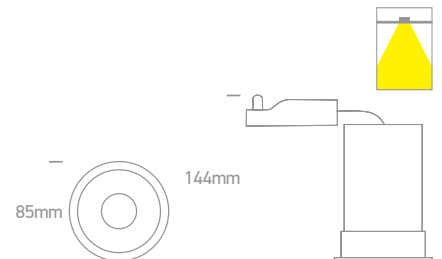

Order Code	Colour	Watts	Input	Class				Notes
10109F/W	White	10W	100-240V		73mm	160mm	30	-