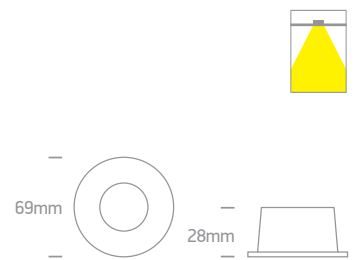

Order Code	Colour	Watts	Input	Class					Notes
10105DG/W	White	10W	100-240V		15cm	76mm	155mm	50	-
10105TG/W	White	10W	100-240V		15cm	75mm	140mm	50	-
10105TG/B	Black	10W	100-240V		15cm	75mm	140mm	50	-
50105TG/W	White	10W	100-240V		15cm	76x76mm	140mm	50	-

The Semi Dark Light Range Aluminium

10105D1 | 10W | MR16 | GU10 | Aluminium

IP20

10105D2 | 10W | MR16 | GU10 | Aluminium

IP20

10105D4 | 10W | MR16 | GU10 | Aluminium

DARK LIGHT
IP20

Order Code	Colour	Watts	Input	Class	⊥	⌞	⬆	📦	Notes
10105D1/W	White	10W	100-240V	⊥	15cm	62mm	135mm	50	-
10105D1/B	Black	10W	100-240V	⊥	15cm	62mm	135mm	50	-
10105D2/W	White	10W	100-240V	⊥	15cm	62mm	120mm	50	-
10105D2/B	Black	10W	100-240V	⊥	15cm	62mm	120mm	50	-
10105D4/W	White	10W	100-240V	⊥	15cm	68mm	140mm	50	-
10105D4/B	Black	10W	100-240V	⊥	15cm	68mm	140mm	50	-