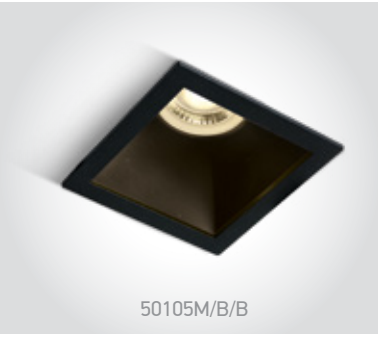

50105M | 10W | MR16 | GU10 | Aluminium body + plastic reflector

DARK LIGHT
IP20

Complete with 0950GB.