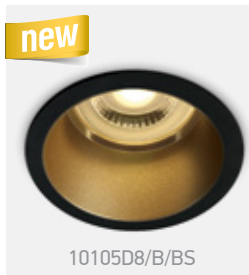

Complete with 0950GB.

10105D8/B/BS