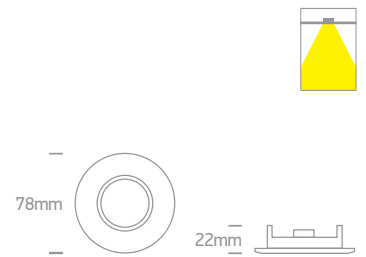

The Classic MR16

10105X | 50W | MR16 | GU5,3 | Die cast

IP20

10105X | 50W | MR16 | GU5,3 | Die cast

IP20

offer

10105XS | 50W | MR16 | GU5,3 | Pressed metal

IP20

offer

Order Code	Colour	Watts	Input	Class					Notes
10105X/W	White	50W	12V		40cm	63mm	60mm	100	-
10105X/B	Black	50W	12V		40cm	63mm	60mm	100	-
10105X/C	Chrome	50W	12V		40cm	63mm	60mm	100	-
10105XS/MC	Brushed chrome	50W	12V		40cm	63mm	60mm	100	-