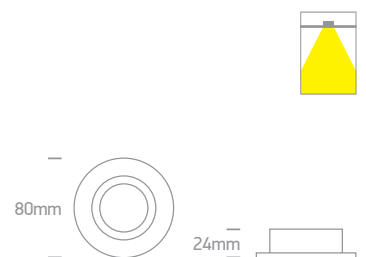

The Cement Range

10105CM | 10W | MR16 | GU10 | Cement + aluminium reflector

DARK LIGHT
IP20
offer

Order Code	Colour	Watts	Input	Class					Notes
10105CM	Cement	10W	100-240V		15cm	95mm	120mm	12	-

The Dual Ring Range Aluminium

10105A1 | 10W | MR16 | GU10 | Aluminium

IP20

10105A1 | 10W | MR16 | GU10 | Aluminium

IP20

Order Code	Colour	Watts	Input	Class					Notes
10105A1/W	White	10W	100-240V		15cm	68mm	120mm	100	-
10105A1/B	Black	10W	100-240V		15cm	68mm	120mm	100	-