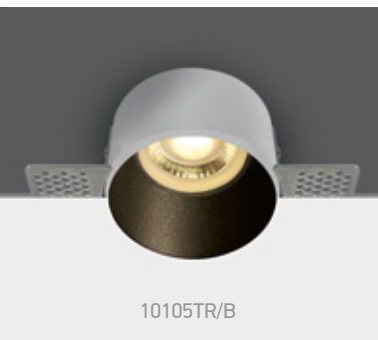

The Trimless Chill Out Range

Aluminium

10105TR | 10W | MR16 | GU10 | Trimless | Aluminium

DARK LIGHT
IP20

10105TR | 10W | MR16 | GU10 | Trimless | Aluminium

DARK LIGHT
IP20

10105TR | 10W | MR16 | GU10 | Trimless | Aluminium