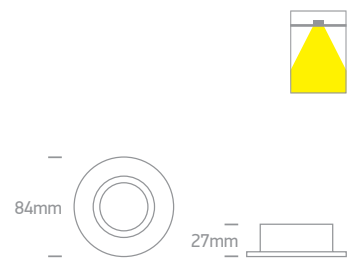

IP65

10105R1 | 10W | MR16 | GU10 | Aluminium