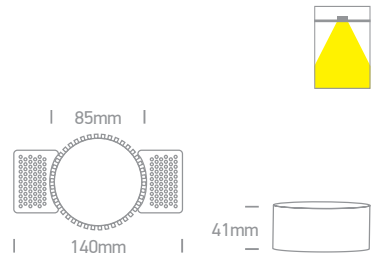

Order Code	Colour	Watts	Input	Class					Notes
10105RM	White	10W	100-240V		15cm	90mm	130mm	50	-