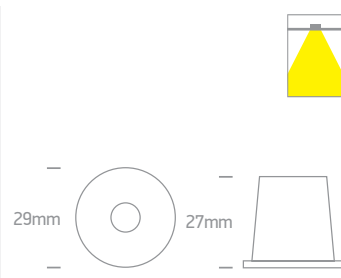

one

one

Recessed Spots Fixed

Pages 03-36

01

The Star Light G4

10102 | 20W | G4 | Die cast

IP20
offer