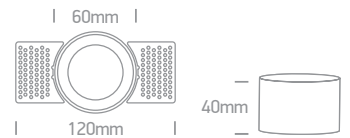

The Trimless Chill Out Range

Aluminium

10105TR | 10W | MR16 | GU10 | Trimless | Aluminium

DARK LIGHT
IP20

10105TR | 10W | MR16 | GU10 | Trimless | Aluminium

DARK LIGHT
IP20

10105TR | 10W | MR16 | GU10 | Trimless | Aluminium