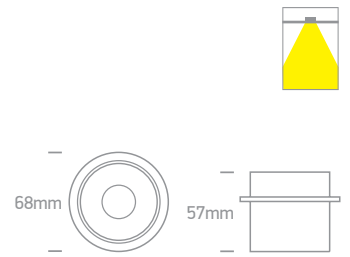

Recessed Cylinders Aluminium

10105D9 | 10W | MR16 | GU10 | Aluminium

Complete with 0950GB.

10105D9 | 10W | MR16 | GU10 | Aluminium

Complete with 0950GB.

10105D9 | 10W | MR16 | GU10 | Aluminium

Complete with 0950GB.

10105D9 | 10W | MR16 | GU10 | Aluminium

Complete with 0950GB.

Order Code	Colour	Reflector	Watts	Input	Class					Notes
10105D9/W/B	White	Black	10W	100-240V		15cm	62mm	100mm	50	-
10105D9/W/GL	White	Gold	10W	100-240V		15cm	62mm	100mm	50	-
10105D9/B/B	Black	Black	10W	100-240V		15cm	62mm	100mm	50	-
10105D9/B/GL	Black	Gold	10W	100-240V		15cm	62mm	100mm	50	-