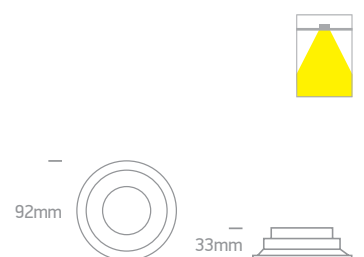

The IP65 Dark Light Range Aluminium

10105R2P | 10W | MR16 | GU10 | Aluminium

Complete with 0950G.

Prismatic glass.

Order Code	Colour	Watts	Input	Class	15cm	82mm	130mm	50	Notes
10105R2P/W	White	10W	100-240V						Prismatic glass