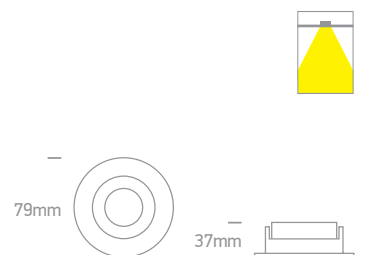

10105MD/B/B

Order Code	Colour	Reflector	Watts	Input	Class					Notes
10105MD/W/C	White	Chrome	10W	100-240V		15cm	70mm	120mm	50	-
10105MD/W/GL	White	Gold	10W	100-240V		15cm	70mm	120mm	50	-
10105MD/B/B	Black	Black	10W	100-240V		15cm	70mm	120mm	50	-