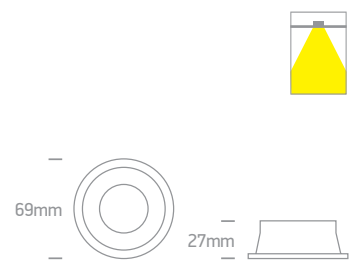

The Semi Dark Light Range Aluminium

10105D1 | 10W | MR16 | GU10 | Aluminium

IP20

10105D2 | 10W | MR16 | GU10 | Aluminium

IP20

10105D4 | 10W | MR16 | GU10 | Aluminium

DARK LIGHT
IP20

Order Code	Colour	Watts	Input	Class	⊥	⌞	⬆	📦	Notes
10105D1/W	White	10W	100-240V	⊥	15cm	62mm	135mm	50	-
10105D1/B	Black	10W	100-240V	⊥	15cm	62mm	135mm	50	-
10105D2/W	White	10W	100-240V	⊥	15cm	62mm	120mm	50	-
10105D2/B	Black	10W	100-240V	⊥	15cm	62mm	120mm	50	-
10105D4/W	White	10W	100-240V	⊥	15cm	68mm	140mm	50	-
10105D4/B	Black	10W	100-240V	⊥	15cm	68mm	140mm	50	-