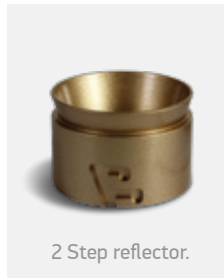

Order Code	Colour	Watts	Input	Class					Notes
10105TR/W	White	10W	100-240V		15cm	70mm	120mm	60	-
10105TR/B	Black	10W	100-240V		15cm	70mm	120mm	60	-
10105TR/BS	Brass	10W	100-240V		15cm	70mm	120mm	60	-