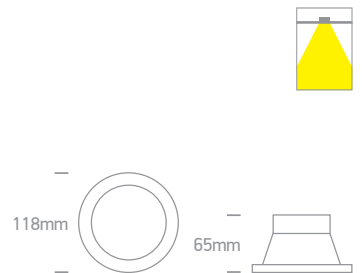

10105CJ/ABS/5

10105CJ | 50W | MR16 | GU5,3 | Die cast