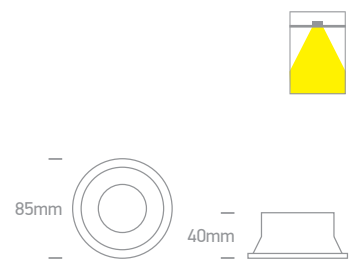

The Semi Dark Light Range Aluminium

10105D1 | 10W | MR16 | GU10 | Aluminium

IP20

10105D2 | 10W | MR16 | GU10 | Aluminium

IP20

10105D4 | 10W | MR16 | GU10 | Aluminium

DARK LIGHT
IP20

Order Code	Colour	Watts	Input	Class	⊥	⌞	⬆	📦	Notes
10105D1/W	White	10W	100-240V	⊥	15cm	62mm	135mm	50	-
10105D1/B	Black	10W	100-240V	⊥	15cm	62mm	135mm	50	-
10105D2/W	White	10W	100-240V	⊥	15cm	62mm	120mm	50	-
10105D2/B	Black	10W	100-240V	⊥	15cm	62mm	120mm	50	-
10105D4/W	White	10W	100-240V	⊥	15cm	68mm	140mm	50	-
10105D4/B	Black	10W	100-240V	⊥	15cm	68mm	140mm	50	-