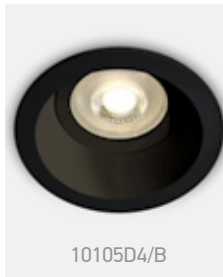

The Semi Dark Light Range Aluminium

10105D1 | 10W | MR16 | GU10 | Aluminium

IP20

10105D2 | 10W | MR16 | GU10 | Aluminium

IP20

10105D4 | 10W | MR16 | GU10 | Aluminium

DARK LIGHT
IP20

Order Code	Colour	Watts	Input	Class	⊥	⌞	⬆	📦	Notes
10105D1/W	White	10W	100-240V	⊥	15cm	62mm	135mm	50	-
10105D1/B	Black	10W	100-240V	⊥	15cm	62mm	135mm	50	-
10105D2/W	White	10W	100-240V	⊥	15cm	62mm	120mm	50	-
10105D2/B	Black	10W	100-240V	⊥	15cm	62mm	120mm	50	-
10105D4/W	White	10W	100-240V	⊥	15cm	68mm	140mm	50	-
10105D4/B	Black	10W	100-240V	⊥	15cm	68mm	140mm	50	-