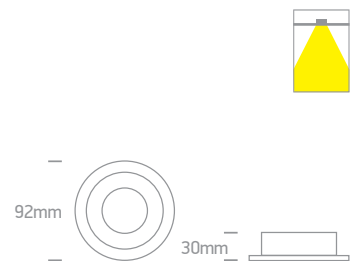

The Dark Light Dual Ring Aluminium

10105ALG | 10W | MR16 | GU10 | Aluminium

DARK LIGHT
IP20

10105ALG | 10W | MR16 | GU10 | Aluminium

new
DARK LIGHT
IP20

10105ALG | 10W | MR16 | GU10 | Aluminium

DARK LIGHT
IP20

Order Code	Colour	Reflector	Watts	Input	Class					Notes
10105ALG/W/B	White	Black	10W	100-240V		15cm	78mm	150mm	50	-
10105ALG/W/BS	White	Brass	10W	100-240V		15cm	78mm	150mm	50	-
10105ALG/W/GL	White	Gold	10W	100-240V		15cm	78mm	150mm	50	-
10105ALG/B/GL	Black	Gold	10W	100-240V		15cm	78mm	150mm	50	-