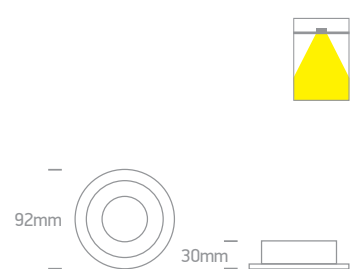

10105ALG/W/GL

Complete with 0950GB.

10105ALG | 10W | MR16 | GU10 | Aluminium

10105ALG/B/GL

DARK LIGHT
IP20

Complete with 0950GB.

Order Code	Colour	Reflector	Watts	Input	Class					Notes
10105ALG/W/B	White	Black	10W	100-240V		15cm	78mm	150mm	50	-
10105ALG/W/BS	White	Brass	10W	100-240V		15cm	78mm	150mm	50	-
10105ALG/W/GL	White	Gold	10W	100-240V		15cm	78mm	150mm	50	-
10105ALG/B/GL	Black	Gold	10W	100-240V		15cm	78mm	150mm	50	-