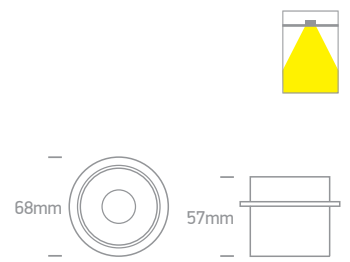

Recessed Cylinders Aluminium

10105D9 | 10W | MR16 | GU10 | Aluminium

Complete with 0950GB.

10105D9 | 10W | MR16 | GU10 | Aluminium

Complete with 0950GB.

10105D9 | 10W | MR16 | GU10 | Aluminium

Complete with 0950GB.

10105D9 | 10W | MR16 | GU10 | Aluminium

Complete with 0950GB.

Order Code	Colour	Reflector	Watts	Input	Class					Notes
10105D9/W/B	White	Black	10W	100-240V		15cm	62mm	100mm	50	-
10105D9/W/GL	White	Gold	10W	100-240V		15cm	62mm	100mm	50	-
10105D9/B/B	Black	Black	10W	100-240V		15cm	62mm	100mm	50	-
10105D9/B/GL	Black	Gold	10W	100-240V		15cm	62mm	100mm	50	-