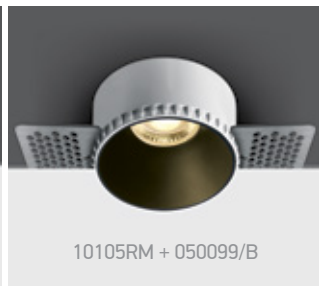

10105RM + 050099/B