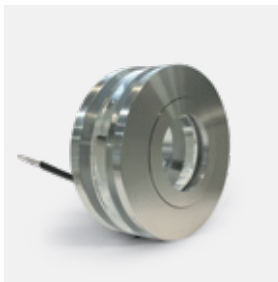

50105AR | 50W | MR16 | GU5,3 | Natural aluminium

IP20
offer