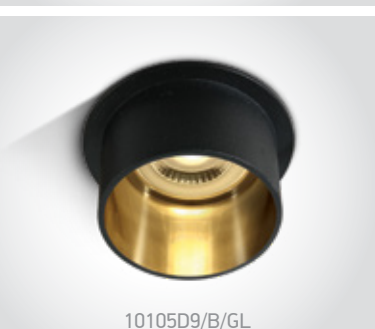

10105D9/B/B

10105D9 | 10W | MR16 | GU10 | Aluminium

10105D9/B/GL

Complete with 0950GB.