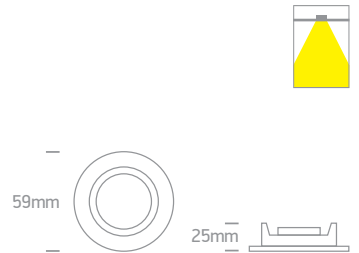

10105 | 50W | MR16 | GU5,3 | Die cast

IP20