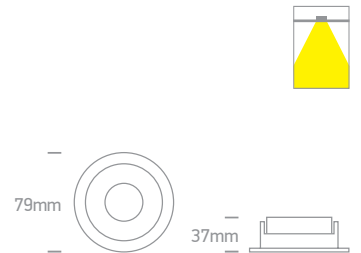

10105M | 10W | MR16 | GU10 | Aluminium body + plastic reflector