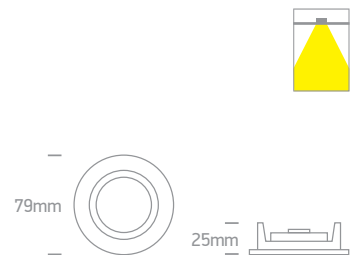

10105 | 50W | MR16 | GU5,3 | Die cast

IP20