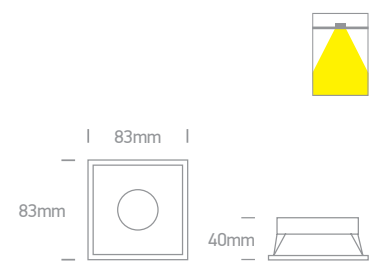

Order Code	Colour	Watts	Input	Class					Notes
10105DG/W	White	10W	100-240V		15cm	76mm	155mm	50	-
10105TG/W	White	10W	100-240V		15cm	75mm	140mm	50	-
10105TG/B	Black	10W	100-240V		15cm	75mm	140mm	50	-
50105TG/W	White	10W	100-240V		15cm	76x76mm	140mm	50	-