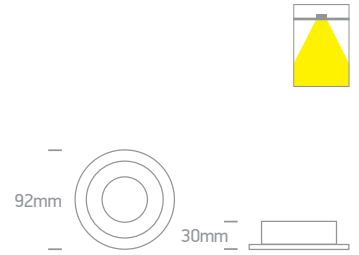

The Dark Light Dual Ring Aluminium

10105ALG | 10W | MR16 | GU10 | Aluminium

DARK LIGHT
IP20

10105ALG | 10W | MR16 | GU10 | Aluminium

new
DARK LIGHT
IP20

10105ALG | 10W | MR16 | GU10 | Aluminium

DARK LIGHT
IP20

Order Code	Colour	Reflector	Watts	Input	Class					Notes
10105ALG/W/B	White	Black	10W	100-240V		15cm	78mm	150mm	50	-
10105ALG/W/BS	White	Brass	10W	100-240V		15cm	78mm	150mm	50	-
10105ALG/W/GL	White	Gold	10W	100-240V		15cm	78mm	150mm	50	-
10105ALG/B/GL	Black	Gold	10W	100-240V		15cm	78mm	150mm	50	-