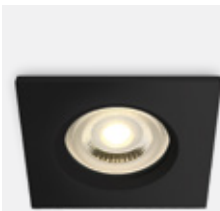

The IP65 Bathroom Range

Aluminium

50105R1 | 10W | MR16 | GU10 | Aluminium

Complete with 0950GB.

IP65

50105R1/B

Order Code	Colour	Watts	Input	Class					Notes
50105R1/W	White	10W	100-240V		15cm	68mm	120mm	50	Clear glass
50105R1/B	Black	10W	100-240V		15cm	68mm	120mm	50	Clear glass
50105R1/AL	Aluminium	10W	100-240V		15cm	68mm	120mm	50	Clear glass