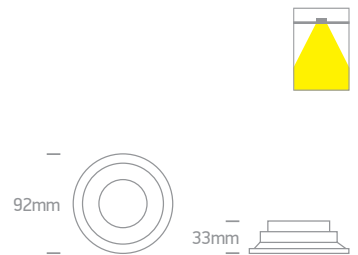

The IP65 Dark Light Range Aluminium

10105R2 | 10W | MR16 | GU10 | Aluminium

DARK LIGHT
IP65

Complete with 0950G.

Clear glass.

Order Code	Colour	Watts	Input	Class	15cm	82mm	130mm	50	Notes
10105R2/W	White	10W	100-240V						Clear glass