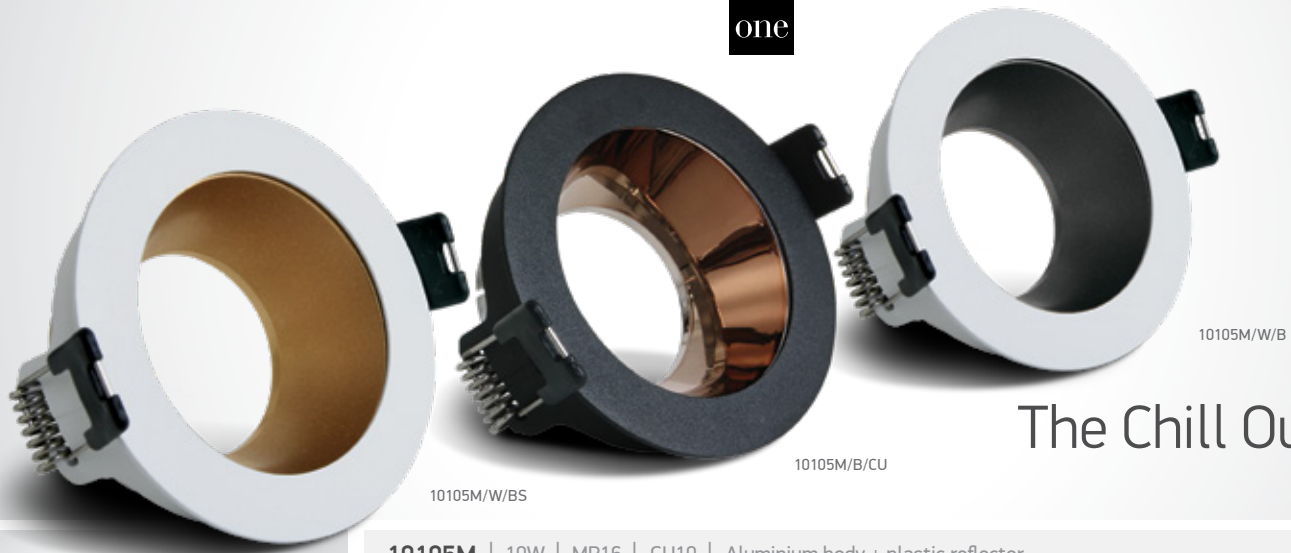

The Chill Out Range Round

10105M | 10W | MR16 | GU10 | Aluminium body + plastic reflector

10105M/W/W

DARK LIGHT
IP20

10105M | 10W | MR16 | GU10 | Aluminium body + plastic reflector

10105M/W/B

DARK LIGHT
IP20