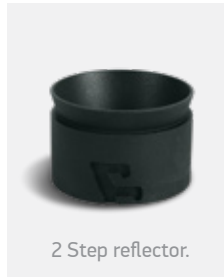

The Trimless Chill Out Range

Aluminium

10105TR | 10W | MR16 | GU10 | Trimless | Aluminium

DARK LIGHT
IP20

10105TR | 10W | MR16 | GU10 | Trimless | Aluminium

DARK LIGHT
IP20

10105TR | 10W | MR16 | GU10 | Trimless | Aluminium