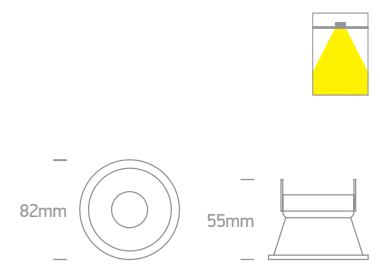

10105TG | 10W | MR16 | GU10 | Semi trimless | Aluminium