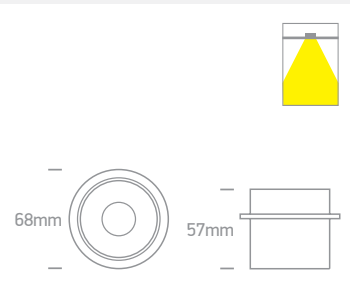

10105D9/B/B

Complete with 0950GB.

10105D9 | 10W | MR16 | GU10 | Aluminium

10105D9/B/GL

Complete with 0950GB.

Order Code	Colour	Reflector	Watts	Input	Class					Notes
10105D9/W/B	White	Black	10W	100-240V		15cm	62mm	100mm	50	-
10105D9/W/GL	White	Gold	10W	100-240V		15cm	62mm	100mm	50	-
10105D9/B/B	Black	Black	10W	100-240V		15cm	62mm	100mm	50	-
10105D9/B/GL	Black	Gold	10W	100-240V		15cm	62mm	100mm	50	-