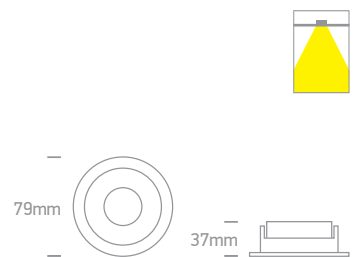

The Chill Out Range

Round

10105M | 10W | MR16 | GU10 | Aluminium body + plastic reflector

10105M/B/B

DARK LIGHT
IP20

10105M | 10W | MR16 | GU10 | Aluminium body + plastic reflector

10105M/B/BS

DARK LIGHT
IP20