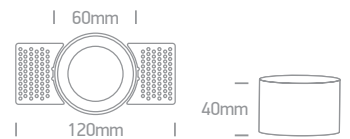

The Trimless Chill Out Range

Aluminium

10105TR | 10W | MR16 | GU10 | Trimless | Aluminium

DARK LIGHT
IP20

10105TR | 10W | MR16 | GU10 | Trimless | Aluminium

DARK LIGHT
IP20

10105TR | 10W | MR16 | GU10 | Trimless | Aluminium