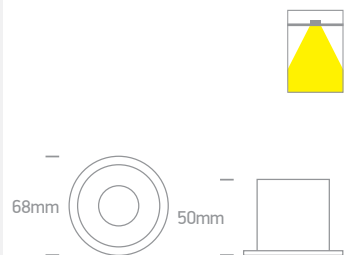

10105D8/B/B

10105D8 | 10W | MR16 | GU10 | Aluminium

10105D8/B/BS

Complete with 0950GB.

Order Code	Colour	Reflector	Watts	Input	Class					Notes
10105D8/W/B	White	Black	10W	100-240V		15cm	62mm	130mm	50	-
10105D8/W/GL	White	Gold	10W	100-240V		15cm	62mm	130mm	50	-
10105D8/B/B	Black	Black	10W	100-240V		15cm	62mm	130mm	50	-
10105D8/B/BS	Black	Brass	10W	100-240V		15cm	62mm	130mm	50	-