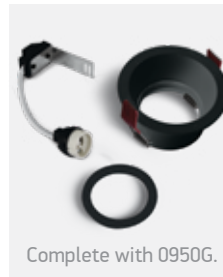

The Semi Dark Light Range Aluminium

10105D1 | 10W | MR16 | GU10 | Aluminium

IP20

10105D2 | 10W | MR16 | GU10 | Aluminium

IP20

10105D4 | 10W | MR16 | GU10 | Aluminium

DARK LIGHT
IP20

Order Code	Colour	Watts	Input	Class	⊥	⌞	⬆	📦	Notes
10105D1/W	White	10W	100-240V	⊥	15cm	62mm	135mm	50	-
10105D1/B	Black	10W	100-240V	⊥	15cm	62mm	135mm	50	-
10105D2/W	White	10W	100-240V	⊥	15cm	62mm	120mm	50	-
10105D2/B	Black	10W	100-240V	⊥	15cm	62mm	120mm	50	-
10105D4/W	White	10W	100-240V	⊥	15cm	68mm	140mm	50	-
10105D4/B	Black	10W	100-240V	⊥	15cm	68mm	140mm	50	-