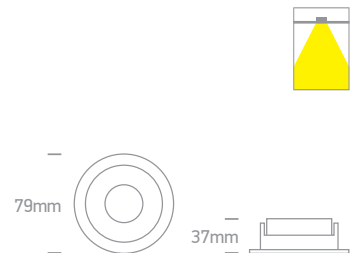

The Chill Out Range Round

10105M | 10W | MR16 | GU10 | Aluminium body + plastic reflector

10105M/W/W

DARK LIGHT
IP20

10105M | 10W | MR16 | GU10 | Aluminium body + plastic reflector

10105M/W/B

DARK LIGHT
IP20