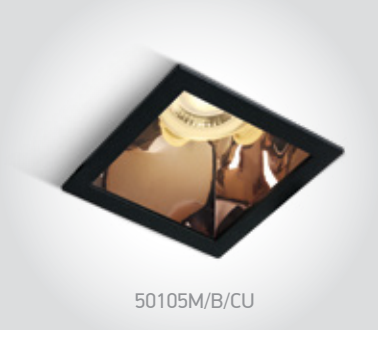

50105M | 10W | MR16 | GU10 | Aluminium body + plastic reflector

DARK LIGHT
IP20

Complete with 0950GB.

Order Code	Colour	Reflector	Watts	Input	Class					Notes
50105M/W/BS	White	Brass	10W	100-240V		15cm	76x76mm	130mm	50	-
50105M/B/B	Black	Black	10W	100-240V		15cm	76x76mm	130mm	50	-
50105M/B/BS	Black	Brass	10W	100-240V		15cm	76x76mm	130mm	50	-
50105M/B/CU	Black	Copper	10W	100-240V		15cm	76x76mm	130mm	50	-