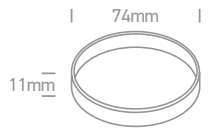

10105H/B + 050182/W + 050182R/W

050182 | Rings for 10105H | Aluminium

050182/W White

IP20

050182/B Black

050182/BS Brass

050182R | Round base for 10105H | Aluminium

050182R/W White