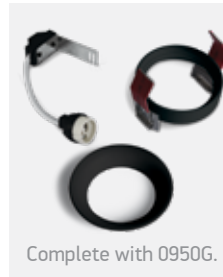

The Semi Dark Light Range Aluminium

10105D1 | 10W | MR16 | GU10 | Aluminium

IP20

10105D2 | 10W | MR16 | GU10 | Aluminium

IP20

10105D4 | 10W | MR16 | GU10 | Aluminium

DARK LIGHT
IP20

Order Code	Colour	Watts	Input	Class	⊥	⌞	⬆	📦	Notes
10105D1/W	White	10W	100-240V	⊥	15cm	62mm	135mm	50	-
10105D1/B	Black	10W	100-240V	⊥	15cm	62mm	135mm	50	-
10105D2/W	White	10W	100-240V	⊥	15cm	62mm	120mm	50	-
10105D2/B	Black	10W	100-240V	⊥	15cm	62mm	120mm	50	-
10105D4/W	White	10W	100-240V	⊥	15cm	68mm	140mm	50	-
10105D4/B	Black	10W	100-240V	⊥	15cm	68mm	140mm	50	-