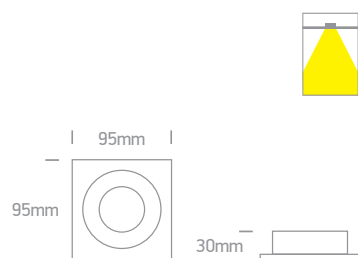

Order Code	Colour	Watts	Input	Class					Notes
10105ALG/W	White	10W	100-240V		15cm	78mm	150mm	50	-
10105ALG/B	Black	10W	100-240V		15cm	78mm	150mm	50	-
10105ALG/AL	Aluminium	10W	100-240V		15cm	78mm	150mm	50	-
50105ALG/W	White	10W	100-240V		15cm	78mm	150mm	50	-
50105ALG/AL	Aluminium	10W	100-240V		15cm	78mm	150mm	50	-