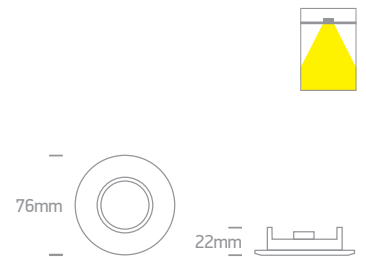

10105X/C

IP20

offer

10105XS | 50W | MR16 | GU5,3 | Pressed metal

10105XS/MC

IP20

offer

Order Code	Colour	Watts	Input	Class					Notes
10105X/W	White	50W	12V		40cm	63mm	60mm	100	-
10105X/B	Black	50W	12V		40cm	63mm	60mm	100	-
10105X/C	Chrome	50W	12V		40cm	63mm	60mm	100	-
10105XS/MC	Brushed chrome	50W	12V		40cm	63mm	60mm	100	-