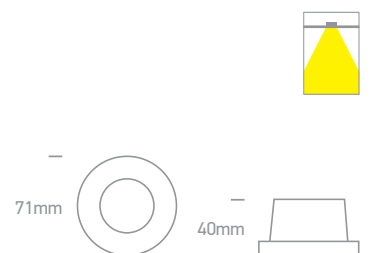

10105H | 10W | MR16 | GU10 | Die cast

LED version on page 48.