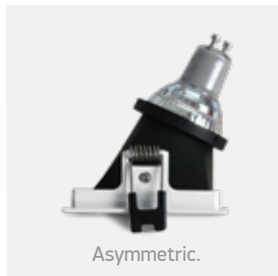

The Asymmetric Chill Out Range

Square

50105MA/W/B

50105MA/B/B

50105MA/W/B

50105MA | 10W | MR16 | GU10 | Aluminium body + plastic reflector

Asymmetric for shelf illumination.

Asymmetric.