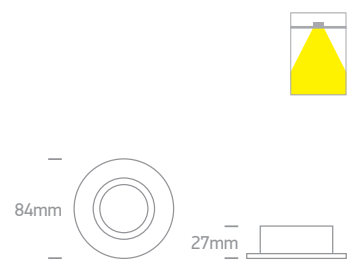

IP65

10105R1P | 10W | MR16 | GU10 | Aluminium