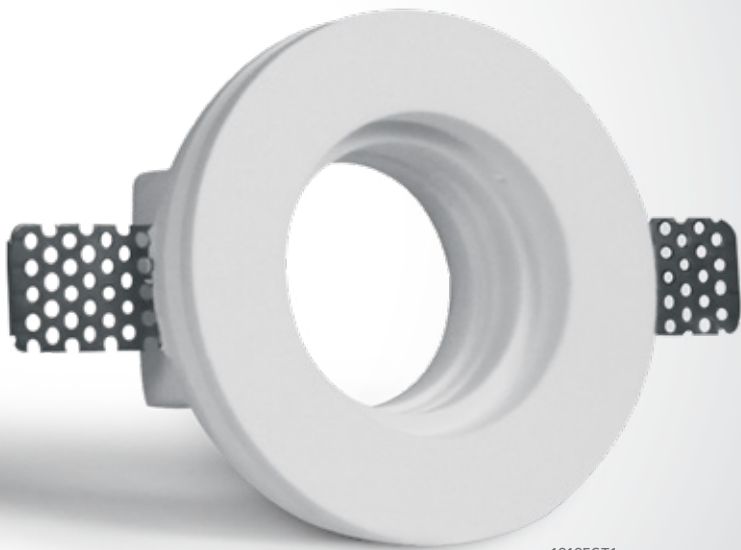

Trimless Gypsum

10105GT2

10105GT1

10105GT1 | 10W | MR16 | GU10 | Trimless | Gypsum

IP20

10105GT2 | 10W | MR16 | GU10 | Trimless | Gypsum

DARK LIGHT
IP20

50105GT1 | 10W | MR16 | GU10 | Trimless | Gypsum