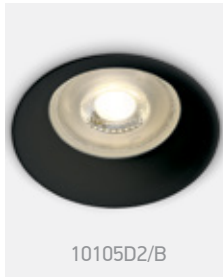

The Semi Dark Light Range Aluminium

10105D1 | 10W | MR16 | GU10 | Aluminium

IP20

10105D2 | 10W | MR16 | GU10 | Aluminium

IP20

10105D4 | 10W | MR16 | GU10 | Aluminium

DARK LIGHT
IP20

Order Code	Colour	Watts	Input	Class	⊥	⌞	⬆	📦	Notes
10105D1/W	White	10W	100-240V	⊥	15cm	62mm	135mm	50	-
10105D1/B	Black	10W	100-240V	⊥	15cm	62mm	135mm	50	-
10105D2/W	White	10W	100-240V	⊥	15cm	62mm	120mm	50	-
10105D2/B	Black	10W	100-240V	⊥	15cm	62mm	120mm	50	-
10105D4/W	White	10W	100-240V	⊥	15cm	68mm	140mm	50	-
10105D4/B	Black	10W	100-240V	⊥	15cm	68mm	140mm	50	-