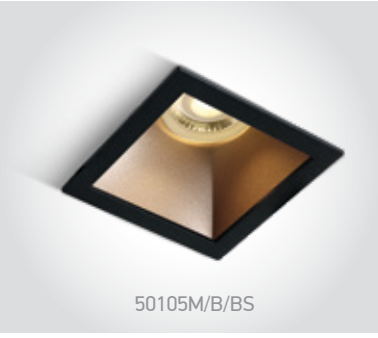

50105M | 10W | MR16 | GU10 | Aluminium body + plastic reflector

DARK LIGHT
IP20

Complete with 0950GB.