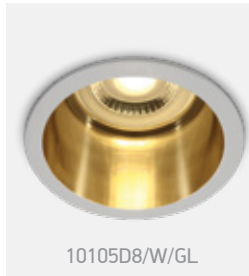

Complete with 0950GB.

10105D8/W/GL