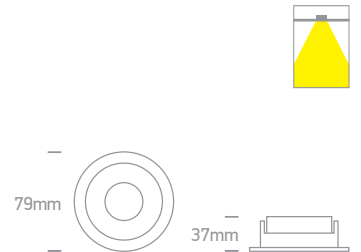

10105M | 10W | MR16 | GU10 | Aluminium body + plastic reflector

10105M/W/BS

DARK LIGHT
IP20

10105M | 10W | MR16 | GU10 | Aluminium body + plastic reflector

10105M/W/CU

DARK LIGHT
IP20

Order Code	Colour	Reflector	Watts	Input	Class					Notes
10105M/W/W	White	White	10W	100-240V		15cm	70mm	120mm	50	-
10105M/W/B	White	Black	10W	100-240V		15cm	70mm	120mm	50	-
10105M/W/BS	White	Brass	10W	100-240V		15cm	70mm	120mm	50	-
10105M/W/CU	White	Copper	10W	100-240V		15cm	70mm	120mm	50	-