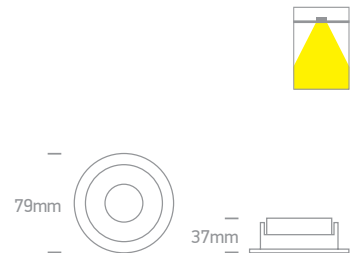

10105M | 10W | MR16 | GU10 | Aluminium body + plastic reflector