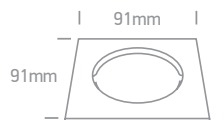

The Mix & Match Range

050182 | Rings for 10105H | Aluminium

IP20

050182R | Round base for 10105H | Aluminium

IP20

050182RA | Square base for 10105H | Aluminium

050182RA/W White

IP20

050182RA/B Black

050182RA/BS Brass

050182RB | Double Square base for 10105H | Aluminium

050182RB/W White

IP20