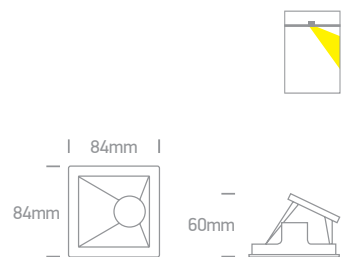

50105MA/B/B

50105MA | 10W | MR16 | GU10 | Aluminium body + plastic reflector

Asymmetric for shelf illumination.

Asymmetric.

Order Code	Colour	Reflector	Watts	Input	Class					Notes
50105MA/W/B	White	Black	10W	100-240V		15cm	76x76mm	150mm	50	Asymmetric
50105MA/B/B	Black	Black	10W	100-240V		15cm	76x76mm	150mm	50	Asymmetric