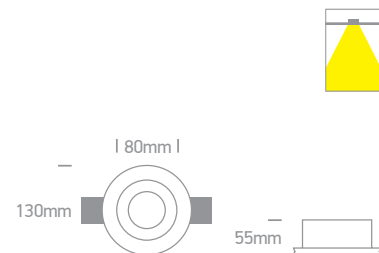

Trimless Gypsum

10105GT2

10105GT1

10105GT1 | 10W | MR16 | GU10 | Trimless | Gypsum

IP20

10105GT2 | 10W | MR16 | GU10 | Trimless | Gypsum

DARK LIGHT
IP20

50105GT1 | 10W | MR16 | GU10 | Trimless | Gypsum

IP20

Order Code	Colour	Watts	Input	Class	⊖ S	⌈ / ⌋	⏏	📦	Notes
10105GT1	White	10W	100-240V	□	15cm	102mm	100mm	24	-
10105GT2	White	10W	100-240V	□	15cm	132mm	150mm	24	-
50105GT1	White	10W	100-240V	□	15cm	102x102mm	100mm	24	-