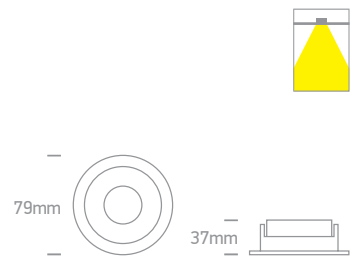

Order Code	Colour	Reflector	Watts	Input	Class					Notes
10105M/B/B	Black	Black	10W	100-240V		15cm	70mm	120mm	50	-
10105M/B/BS	Black	Brass	10W	100-240V		15cm	70mm	120mm	50	-
10105M/B/CU	Black	Copper	10W	100-240V		15cm	70mm	120mm	50	-