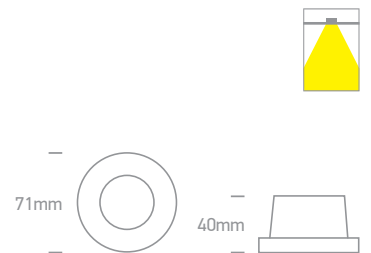

10105H | 10W | MR16 | GU10 | Die cast

LED version on page 48.