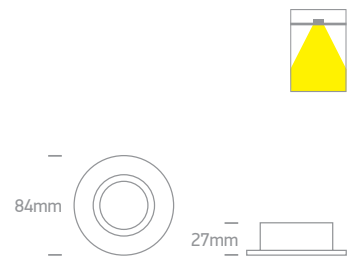

one

The IP65 Bathroom Range

Aluminium

10105R1 | 10W | MR16 | GU10 | Aluminium

IP65

10105R1 | 10W | MR16 | GU10 | Aluminium

IP65

10105R1 | 10W | MR16 | GU10 | Aluminium

IP65

10105R1P | 10W | MR16 | GU10 | Aluminium

IP65

Order Code	Colour	Watts	Input	Class	⏏	⏏	⏏	📦	Notes
10105R1/W	White	10W	100-240V	⊕	15cm	68mm	120mm	50	Clear glass
10105R1/B	Black	10W	100-240V	⊕	15cm	68mm	120mm	50	Clear glass
10105R1/AL	Aluminium	10W	100-240V	⊕	15cm	68mm	120mm	50	Clear glass
10105R1P/W	White	10W	100-240V	⊕	15cm	68mm	120mm	50	Prismatic glass