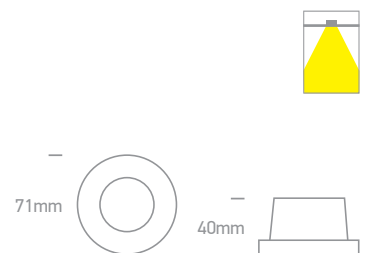

Order Code	Colour	Watts	Input	Class					Notes
10105H/W	White	10W	100-240V		15cm	64mm	100mm	50	-
10105H/B	Black	10W	100-240V		15cm	64mm	100mm	50	-
10105H/BS	Brass	10W	100-240V		15cm	64mm	100mm	50	-