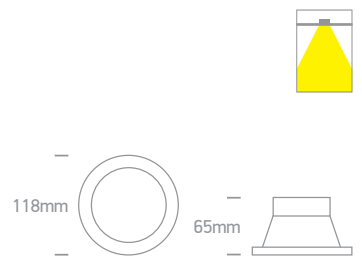

Order Code	Colour	Watts	Input	Class					Notes
10105CJ/MC/5	Brushed chrome	50W	12V		40cm	102mm	120mm	50	-
10105CJ/ABS/5	Antique brass	50W	12V		40cm	102mm	120mm	50	-