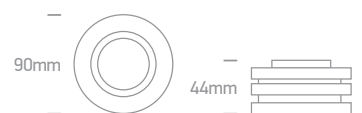

50105AR | 50W | MR16 | GU5,3 | Natural aluminium

IP20
offer