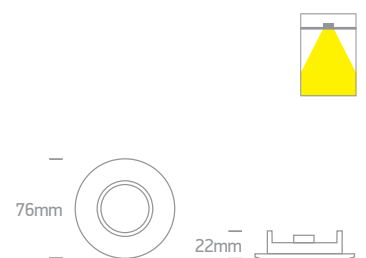

10105X/C

IP20

offer

10105XS | 50W | MR16 | GU5,3 | Pressed metal

10105XS/MC

IP20

offer

Order Code	Colour	Watts	Input	Class					Notes
10105X/W	White	50W	12V		40cm	63mm	60mm	100	-
10105X/B	Black	50W	12V		40cm	63mm	60mm	100	-
10105X/C	Chrome	50W	12V		40cm	63mm	60mm	100	-
10105XS/MC	Brushed chrome	50W	12V		40cm	63mm	60mm	100	-