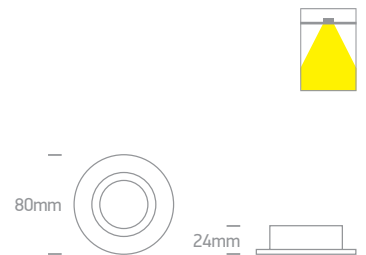

10105A1 | 10W | MR16 | GU10 | Aluminium

IP20