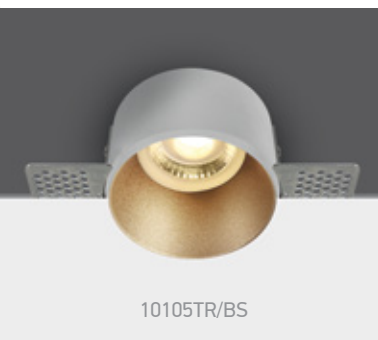

The Trimless Chill Out Range

Aluminium

10105TR | 10W | MR16 | GU10 | Trimless | Aluminium

DARK LIGHT
IP20

10105TR | 10W | MR16 | GU10 | Trimless | Aluminium

DARK LIGHT
IP20

10105TR | 10W | MR16 | GU10 | Trimless | Aluminium