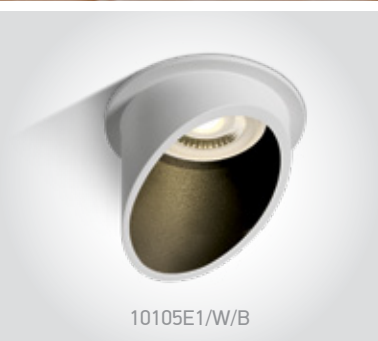

Recessed Cut Cylinders Aluminium

10105E1 | 10W | MR16 | GU10 | Aluminium

DARK LIGHT
IP20

10105E1 | 10W | MR16 | GU10 | Aluminium

DARK LIGHT
IP20

Order Code	Colour	Reflector	Watts	Input	Class					Notes
10105E1/W/B	White	Black	10W	100-240V		15cm	62mm	100mm	50	-
10105E1/B/GL	Black	Gold	10W	100-240V		15cm	62mm	100mm	50	-