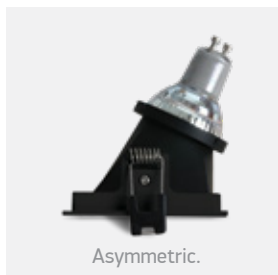

Asymmetric.