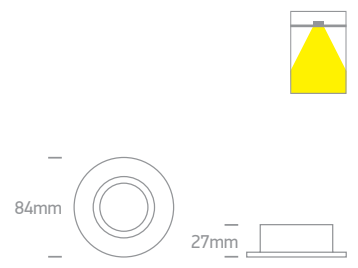

IP65

10105R1 | 10W | MR16 | GU10 | Aluminium