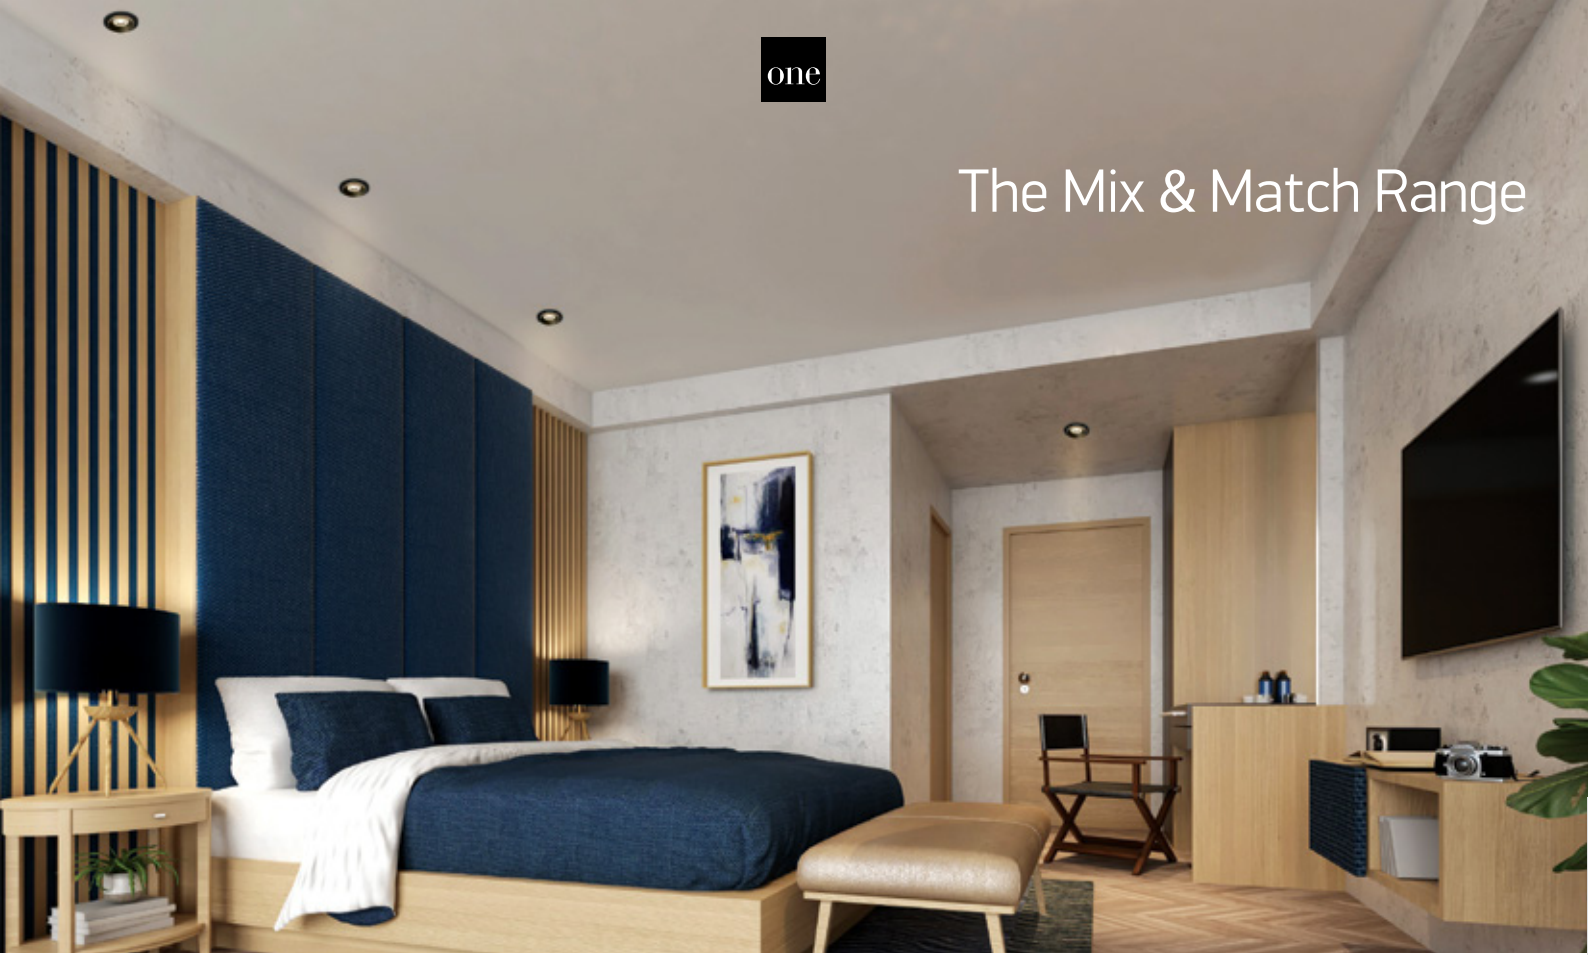

The Mix & Match Range

10105H | 10W | MR16 | GU10 | Die cast

LED version on page 48.

10105H | 10W | MR16 | GU10 | Die cast

LED version on page 48.

10105H | 10W | MR16 | GU10 | Die cast

LED version on page 48.