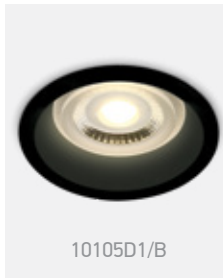

The Semi Dark Light Range Aluminium

10105D1 | 10W | MR16 | GU10 | Aluminium

IP20

10105D2 | 10W | MR16 | GU10 | Aluminium

IP20

10105D4 | 10W | MR16 | GU10 | Aluminium

DARK LIGHT
IP20

Order Code	Colour	Watts	Input	Class	⊥	⌞	⬆	📦	Notes
10105D1/W	White	10W	100-240V	⊥	15cm	62mm	135mm	50	-
10105D1/B	Black	10W	100-240V	⊥	15cm	62mm	135mm	50	-
10105D2/W	White	10W	100-240V	⊥	15cm	62mm	120mm	50	-
10105D2/B	Black	10W	100-240V	⊥	15cm	62mm	120mm	50	-
10105D4/W	White	10W	100-240V	⊥	15cm	68mm	140mm	50	-
10105D4/B	Black	10W	100-240V	⊥	15cm	68mm	140mm	50	-