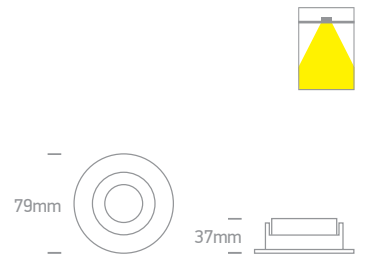

The Chill Out Range

Round

10105MD/W/C

10105MD/B/B

10105MD | 10W | MR16 | GU10 | Aluminium body + plastic reflector

Complete with 0950GB.

10105MD/W/C

10105MD | 10W | MR16 | GU10 | Aluminium body + plastic reflector