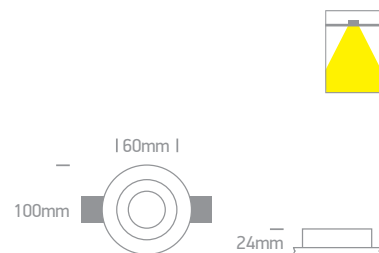

Trimless Gypsum

10105GT2

10105GT1

10105GT1 | 10W | MR16 | GU10 | Trimless | Gypsum

IP20

10105GT2 | 10W | MR16 | GU10 | Trimless | Gypsum

DARK LIGHT
IP20

50105GT1 | 10W | MR16 | GU10 | Trimless | Gypsum

IP20

Order Code	Colour	Watts	Input	Class	⊖ S	⌈ / ⌋	⏏	📦	Notes
10105GT1	White	10W	100-240V	□	15cm	102mm	100mm	24	-
10105GT2	White	10W	100-240V	□	15cm	132mm	150mm	24	-
50105GT1	White	10W	100-240V	□	15cm	102x102mm	100mm	24	-