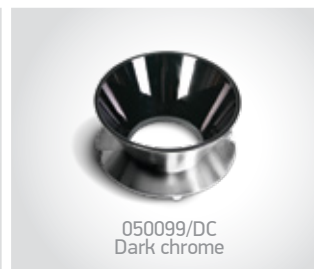

Order Code	Colour	Watts	Input	Class					Notes
10105RM	White	10W	100-240V		15cm	90mm	130mm	50	-