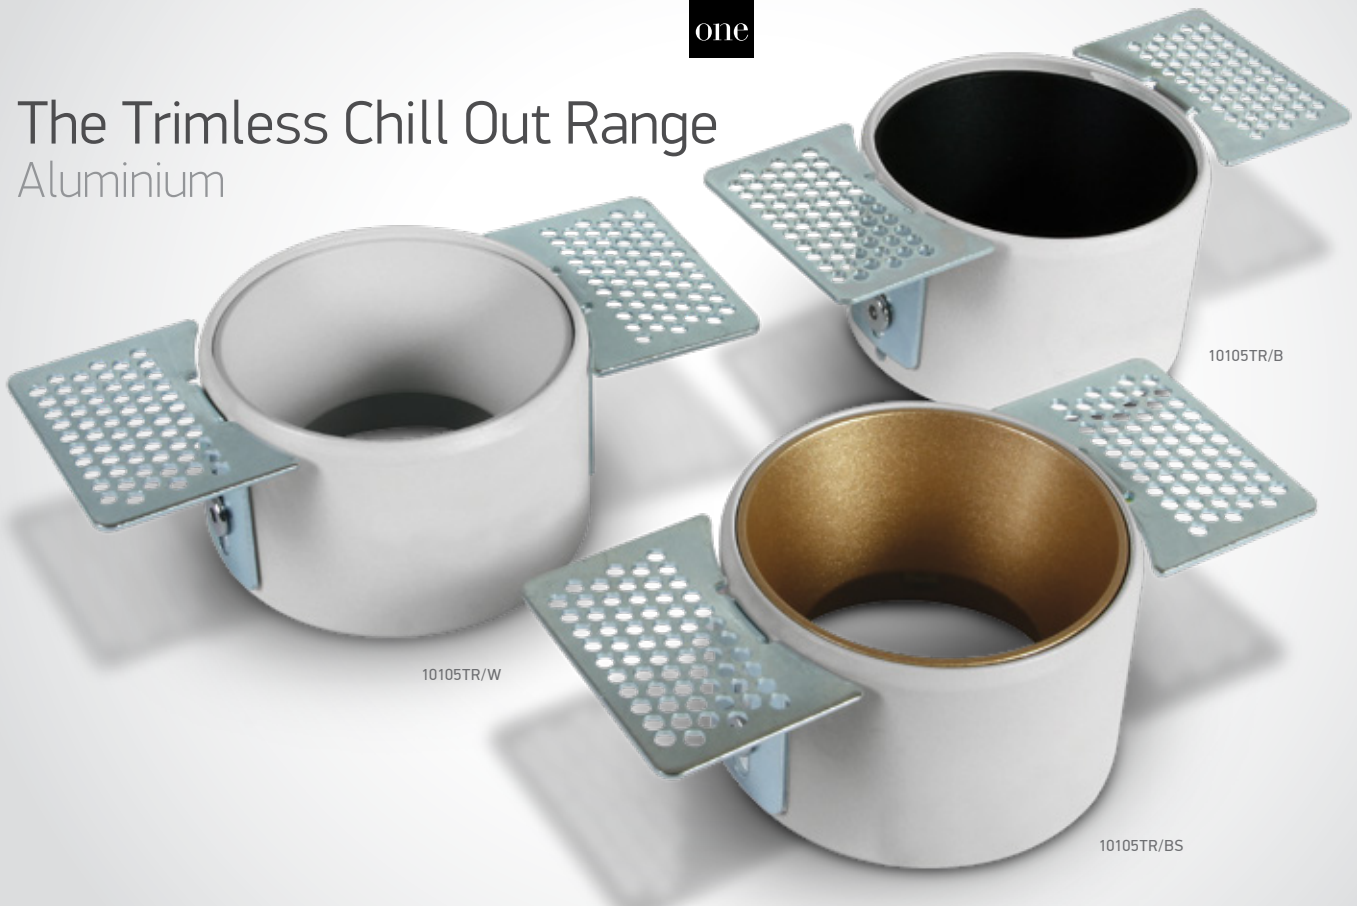

The Trimless Chill Out Range

Aluminium

10105TR | 10W | MR16 | GU10 | Trimless | Aluminium

DARK LIGHT
IP20