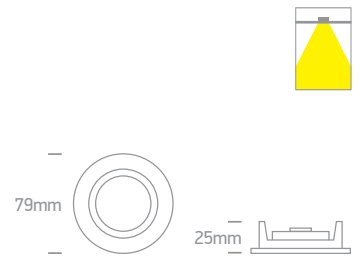

IP20

offer

10105GU | 10W | MR16 | GU10 | Die cast