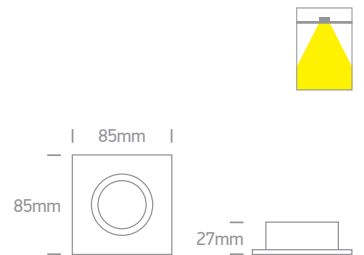

50105R1/AL

Order Code	Colour	Watts	Input	Class					Notes
50105R1/W	White	10W	100-240V		15cm	68mm	120mm	50	Clear glass
50105R1/B	Black	10W	100-240V		15cm	68mm	120mm	50	Clear glass
50105R1/AL	Aluminium	10W	100-240V		15cm	68mm	120mm	50	Clear glass