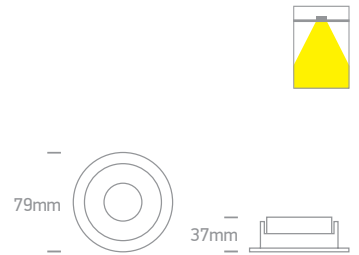

The Chill Out Range

Round

10105M | 10W | MR16 | GU10 | Aluminium body + plastic reflector

10105M/B/B

DARK LIGHT
IP20

10105M | 10W | MR16 | GU10 | Aluminium body + plastic reflector

10105M/B/BS

DARK LIGHT
IP20