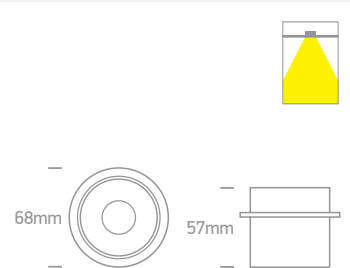

Order Code	Colour	Reflector	Watts	Input	Class					Notes
10105D9/W/B	White	Black	10W	100-240V		15cm	62mm	100mm	50	-
10105D9/W/GL	White	Gold	10W	100-240V		15cm	62mm	100mm	50	-
10105D9/B/B	Black	Black	10W	100-240V		15cm	62mm	100mm	50	-
10105D9/B/GL	Black	Gold	10W	100-240V		15cm	62mm	100mm	50	-