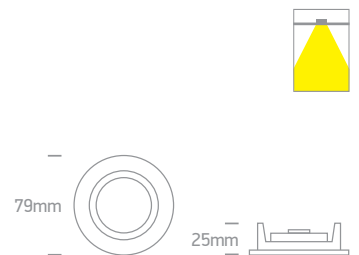

Order Code	Colour	Watts	Input	Class	S	T			Notes
10103/BS	Brass	35W	12V		40cm	51mm	45mm	100	-
10105/W	White	50W	12V		40cm	70mm	60mm	100	-
10105/MC	Brushed chrome	50W	12V		40cm	70mm	60mm	100	-