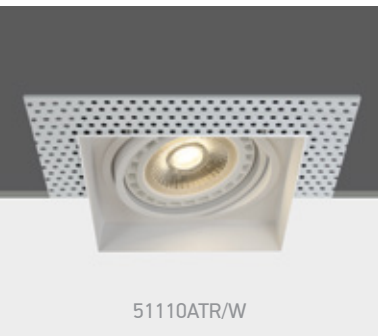

51110ATR/W

IP20

51110ATR | 75W | R111 | GU10 | Trimless | Die cast