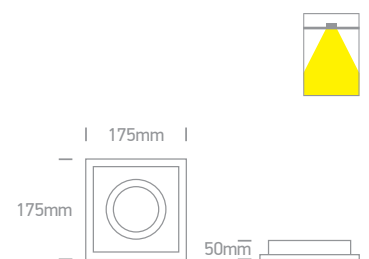

IP20  
offer

Suitable for GX53 LED lamp.

10007/W

10007/MC

Order Code	Colour	Watts	Input	Class	Lighting	Height	Box	Notes
10004/AL	Aluminium	9W	100-240V	□	86mm	35mm	50	-
10007/W	White	9W	100-240V	⊕	110mm	60mm	50	-
10007/MC	Brushed chrome	9W	100-240V	⊕	110mm	60mm	50	-

## Adjustable R111 Shop Range

11110N | 75W | R111 | GU10 | Aluminium

IP20

51110N | 75W | R111 | GU10 | Aluminium

IP20

Order Code	Colour	Watts	Input	Class					Notes
11110N/W	White	75W	100-240V		15cm	165mm	160mm	30	-
51110N/W	White	75W	100-240V		15cm	165x165mm	160mm	30	-