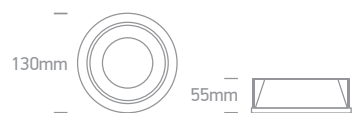

IP20
offer

Suitable for GX53 LED lamp.

10007 | 9W | GX53 | Steel