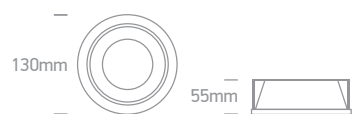

IP20  
offer

Suitable for GX53 LED lamp.

10007/W

10007/MC

Order Code	Colour	Watts	Input	Class	Lighting	Height	Box	Notes
10004/AL	Aluminium	9W	100-240V	□	86mm	35mm	50	-
10007/W	White	9W	100-240V	⊕	110mm	60mm	50	-
10007/MC	Brushed chrome	9W	100-240V	⊕	110mm	60mm	50	-