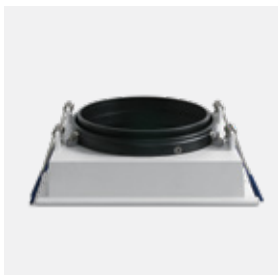

# The R111 Shop Light

Die cast

51110AD | 75W | R111 | GU10 | Die cast

DARK LIGHT  
IP20

Order Code	Colour	Watts	Input	Class					Notes
51110AD/B	Black	75W	100-240V		20cm	155mm	150mm	20	-

one