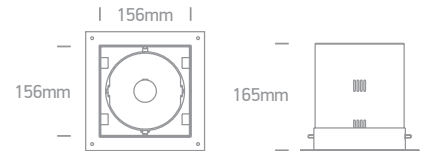

Trimless Multi System Boxes

For Modules on page 160

Order Code	Colour	Watts	Input	Class				Notes
51100TR/W	White	-	-	-	164x164mm	200mm	8	-
51100TR/B	Black	-	-	-	164x164mm	200mm	8	-