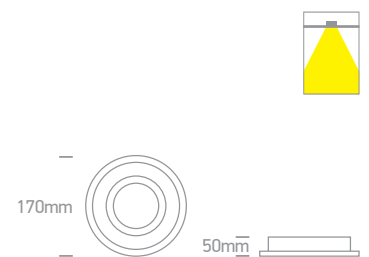

Adjustable R111 Shop Range

11110N | 75W | R111 | GU10 | Aluminium

IP20

51110N | 75W | R111 | GU10 | Aluminium

IP20

Order Code	Colour	Watts	Input	Class					Notes
11110N/W	White	75W	100-240V		15cm	165mm	160mm	30	-
51110N/W	White	75W	100-240V		15cm	165x165mm	160mm	30	-