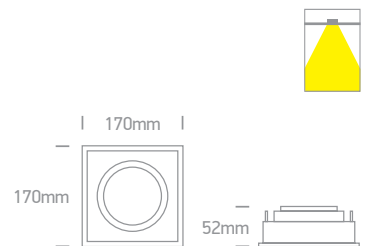

Order Code	Colour	Watts	Input	Class					Notes
51110AD/B	Black	75W	100-240V		20cm	155mm	150mm	20	-