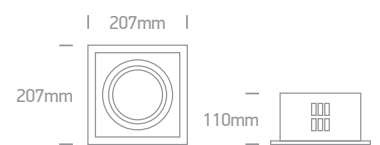

# Adjustable R111 Range

11110AB | 75W | R111 | G53 | Aluminium

CE 5 YEAR

IP20  
offer

51110 | 50W | R111 | G53 | Die cast

CE 5 YEAR

IP20  
offer

Order Code	Colour	Watts	Input	Class					Notes
11110AB/B	Black	75W	12V		40cm	150mm	75mm	20	-
51110/G	Grey	50W	12V		15cm	180x180mm	120mm	8	-