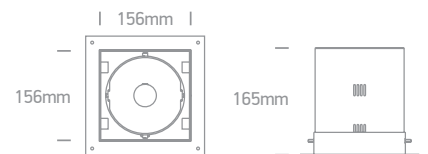

# Trimless Multi System Boxes

For Modules on page 160

51100TR | Trimless box | Metal

51100TR | Trimless box | Metal

Order Code	Colour	Watts	Input	Class				Notes
51100TR/W	White	-	-	-	164x164mm	200mm	8	-
51100TR/B	Black	-	-	-	164x164mm	200mm	8	-