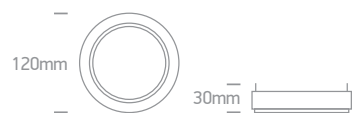

Trimless Multi System Modules

For Bases on page 159

11110TR/B

11110TR | 75W | R111 | GU10 | Die cast

Base must be ordered separately on page 159.

IP20

11070TR | 10W | PAR30 | E27 | Die cast

Base must be ordered separately on page 159.

IP20

offer

Order Code	Colour	Watts	Input	Class			Notes
11110TR/B	Black	75W	100-240V		10cm	2	-
11070TR/W	White	10W	100-240V		30cm	36	-