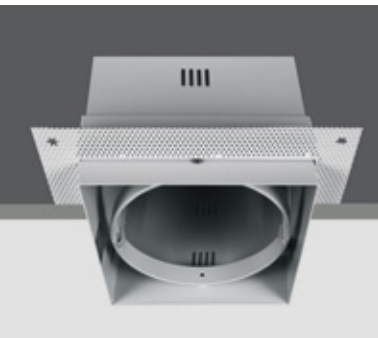

# Trimless Multi System Boxes

For Modules on page 160

51100TR | Trimless box | Metal

51100TR | Trimless box | Metal

Order Code	Colour	Watts	Input	Class				Notes
51100TR/W	White	-	-	-	164x164mm	200mm	8	-
51100TR/B	Black	-	-	-	164x164mm	200mm	8	-