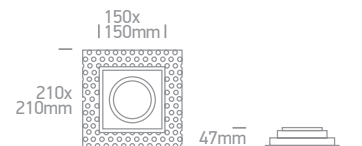

Order Code	Colour	Watts	Input	Class					Notes
51110ATR/W	White	75W	100-240V		20cm	170x170mm	150mm	10	-