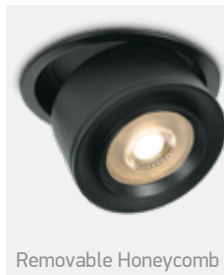

Order Code	Colour	Light Colour	CCT (K)	Watts	Lumen (lm)	Beam Angle	Input	Class				Notes
11115G/B/W	Black	Warm white	3000K	15W	1500lm	15°- 45°	230V		98mm	70mm	27	Complete with 350mA driver
11128G/B/W	Black	Warm white	3000K	25W	2500lm	15°- 45°	230V		120mm	70mm	18	Complete with 600mA driver