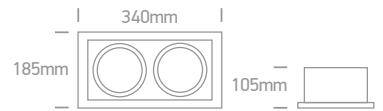

51230 | 2x30W | COB LED | Aluminium + metal

IP20

51130/W/W

51130/B/W

51230/W/W

Order Code	Colour	Light Colour	CCT (K)	Watts	Lumen (lm)	Beam Angle	Input	Class				Notes	
51120/G/W	Grey	Warm white	3000K	20W	1400lm	36°	230V			165x165mm	140mm	12	Complete with 500mA driver
51130/W/C	White	Cool white	4000K	30W	2700lm	38°	230V			160x160mm	125mm	12	Complete with 750mA driver
51130/W/W	White	Warm white	3000K	30W	2700lm	38°	230V			160x160mm	125mm	12	Complete with 750mA driver
51130/B/C	Black	Cool white	4000K	30W	2700lm	38°	230V			160x160mm	125mm	12	Complete with 750mA driver
51130/B/W	Black	Warm white	3000K	30W	2700lm	38°	230V			160x160mm	125mm	12	Complete with 750mA driver
51230/W/C	White	Cool white	4000K	2x30W	2x2700lm	38°	230V			320x160mm	125mm	6	Complete with 2x750mA drivers
51230/W/W	White	Warm white	3000K	2x30W	2x2700lm	38°	230V			320x160mm	125mm	6	Complete with 2x750mA drivers
51230/B/C	Black	Cool white	4000K	2x30W	2x2700lm	38°	230V			320x160mm	125mm	6	Complete with 2x750mA drivers
51230/B/W	Black	Warm white	3000K	2x30W	2x2700lm	38°	230V			320x160mm	125mm	6	Complete with 2x750mA drivers