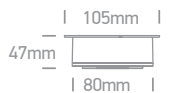

11115G/B/W

11128G/B/W

The Pop Up Range Black

IP20

11115G | 15W | COB LED | Adjustable beam 15°- 45° | Aluminium

Complete with honeycomb.

IP20

11128G | 25W | COB LED | Adjustable beam 15°- 45° | Aluminium