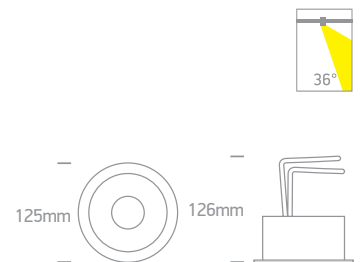

IP20

Order Code	Colour	Light Colour	CCT (K)	Watts	Lumen (lm)	Beam Angle	Input	Class				Notes
11126F/W/W	White	Warm white	3000K	26W	2210lm	36°	700mA		116mm	150mm	18	Requires 700mA driver