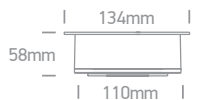

Order Code	Colour	Light Colour	CCT (K)	Watts	Lumen (lm)	Beam Angle	Input	Class				Notes
11115G/B/W	Black	Warm white	3000K	15W	1500lm	15°- 45°	230V		98mm	70mm	27	Complete with 350mA driver
11128G/B/W	Black	Warm white	3000K	25W	2500lm	15°- 45°	230V		120mm	70mm	18	Complete with 600mA driver