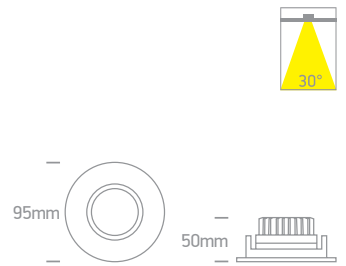

Dark Mirror Reflector Range

11110E | 10W | COB LED | Die cast

11110E/W/W

DARK LIGHT
IP20

11120E | 20W | COB LED | Die cast

DARK LIGHT
IP20

11130E | 30W | COB LED | Die cast

DARK LIGHT
IP20

Order Code	Colour	Light Colour	CCT (K)	Watts	Lumen (lm)	Beam Angle	Input	Class				Notes
11110E/W/W	White	Warm white	3000K	10W	850lm	30°	230V		85mm	80mm	40	Complete with 250mA driver
11110E/B/W	Black	Warm white	3000K	10W	850lm	30°	230V		85mm	80mm	40	Complete with 250mA driver
11120E/W/W	White	Warm white	3000K	20W	1700lm	30°	230V		140mm	110mm	20	Complete with 500mA driver
11120E/B/W	Black	Warm white	3000K	20W	1700lm	30°	230V		140mm	110mm	20	Complete with 500mA driver
11130E/W/W	White	Warm white	3000K	30W	2550lm	30°	230V		200mm	95mm	10	Complete with 750mA driver
11130E/B/W	Black	Warm white	3000K	30W	2550lm	30°	230V		200mm	95mm	10	Complete with 750mA driver