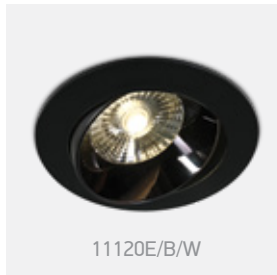

51230 | 2x30W | COB LED | Aluminium + metal

IP20

51130/W/W

51130/B/W

51230/W/W

Order Code	Colour	Light Colour	CCT (K)	Watts	Lumen (lm)	Beam Angle	Input	Class				Notes	
51120/G/W	Grey	Warm white	3000K	20W	1400lm	36°	230V			165x165mm	140mm	12	Complete with 500mA driver
51130/W/C	White	Cool white	4000K	30W	2700lm	38°	230V			160x160mm	125mm	12	Complete with 750mA driver
51130/W/W	White	Warm white	3000K	30W	2700lm	38°	230V			160x160mm	125mm	12	Complete with 750mA driver
51130/B/C	Black	Cool white	4000K	30W	2700lm	38°	230V			160x160mm	125mm	12	Complete with 750mA driver
51130/B/W	Black	Warm white	3000K	30W	2700lm	38°	230V			160x160mm	125mm	12	Complete with 750mA driver
51230/W/C	White	Cool white	4000K	2x30W	2x2700lm	38°	230V			320x160mm	125mm	6	Complete with 2x750mA drivers
51230/W/W	White	Warm white	3000K	2x30W	2x2700lm	38°	230V			320x160mm	125mm	6	Complete with 2x750mA drivers
51230/B/C	Black	Cool white	4000K	2x30W	2x2700lm	38°	230V			320x160mm	125mm	6	Complete with 2x750mA drivers
51230/B/W	Black	Warm white	3000K	2x30W	2x2700lm	38°	230V			320x160mm	125mm	6	Complete with 2x750mA drivers

Dark Mirror Reflector Range

11110E | 10W | COB LED | Die cast

11110E/W/W

DARK LIGHT
IP20

11110E/B/W

11120E | 20W | COB LED | Die cast

11120E/W/W

DARK LIGHT
IP20