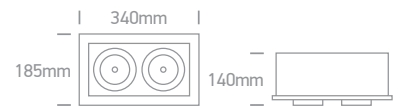

The COB Square Downlights

Die cast

51120B/W/C

51120B | 20W | COB LED | Die cast

IP20

51240B | 2x40W | COB LED | Die cast

IP20

Order Code	Colour	Light Colour	CCT (K)	Watts	Lumen (lm)	Beam Angle	Input	Class				Notes
51120B/W/C	White	Cool white	4000K	20W	1600lm	36°	230V		125x125mm	160mm	12	Complete with 500mA driver
51240B/W/W	White	Warm white	3000K	2x40W	2x3200lm	36°	230V		320x165mm	170mm	4	Complete with 2x1000mA drivers