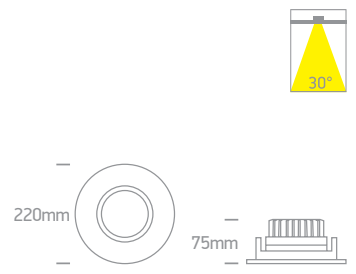

51230 | 2x30W | COB LED | Aluminium + metal

IP20

51130/W/W

51130/B/W

51230/W/W

Order Code	Colour	Light Colour	CCT (K)	Watts	Lumen (lm)	Beam Angle	Input	Class				Notes	
51120/G/W	Grey	Warm white	3000K	20W	1400lm	36°	230V			165x165mm	140mm	12	Complete with 500mA driver
51130/W/C	White	Cool white	4000K	30W	2700lm	38°	230V			160x160mm	125mm	12	Complete with 750mA driver
51130/W/W	White	Warm white	3000K	30W	2700lm	38°	230V			160x160mm	125mm	12	Complete with 750mA driver
51130/B/C	Black	Cool white	4000K	30W	2700lm	38°	230V			160x160mm	125mm	12	Complete with 750mA driver
51130/B/W	Black	Warm white	3000K	30W	2700lm	38°	230V			160x160mm	125mm	12	Complete with 750mA driver
51230/W/C	White	Cool white	4000K	2x30W	2x2700lm	38°	230V			320x160mm	125mm	6	Complete with 2x750mA drivers
51230/W/W	White	Warm white	3000K	2x30W	2x2700lm	38°	230V			320x160mm	125mm	6	Complete with 2x750mA drivers
51230/B/C	Black	Cool white	4000K	2x30W	2x2700lm	38°	230V			320x160mm	125mm	6	Complete with 2x750mA drivers
51230/B/W	Black	Warm white	3000K	2x30W	2x2700lm	38°	230V			320x160mm	125mm	6	Complete with 2x750mA drivers

11120E/B/W

11130E | 30W | COB LED | Die cast

11130E/W/W

DARK LIGHT
IP20

11130E/B/W

Order Code	Colour	Light Colour	CCT (K)	Watts	Lumen (lm)	Beam Angle	Input	Class				Notes
11110E/W/W	White	Warm white	3000K	10W	850lm	30°	230V		85mm	80mm	40	Complete with 250mA driver
11110E/B/W	Black	Warm white	3000K	10W	850lm	30°	230V		85mm	80mm	40	Complete with 250mA driver
11120E/W/W	White	Warm white	3000K	20W	1700lm	30°	230V		140mm	110mm	20	Complete with 500mA driver
11120E/B/W	Black	Warm white	3000K	20W	1700lm	30°	230V		140mm	110mm	20	Complete with 500mA driver
11130E/W/W	White	Warm white	3000K	30W	2550lm	30°	230V		200mm	95mm	10	Complete with 750mA driver
11130E/B/W	Black	Warm white	3000K	30W	2550lm	30°	230V		200mm	95mm	10	Complete with 750mA driver