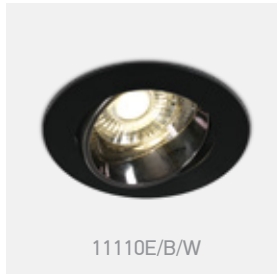

51230 | 2x30W | COB LED | Aluminium + metal

IP20

51130/W/W

51130/B/W

51230/W/W

Order Code	Colour	Light Colour	CCT (K)	Watts	Lumen (lm)	Beam Angle	Input	Class				Notes	
51120/G/W	Grey	Warm white	3000K	20W	1400lm	36°	230V			165x165mm	140mm	12	Complete with 500mA driver
51130/W/C	White	Cool white	4000K	30W	2700lm	38°	230V			160x160mm	125mm	12	Complete with 750mA driver
51130/W/W	White	Warm white	3000K	30W	2700lm	38°	230V			160x160mm	125mm	12	Complete with 750mA driver
51130/B/C	Black	Cool white	4000K	30W	2700lm	38°	230V			160x160mm	125mm	12	Complete with 750mA driver
51130/B/W	Black	Warm white	3000K	30W	2700lm	38°	230V			160x160mm	125mm	12	Complete with 750mA driver
51230/W/C	White	Cool white	4000K	2x30W	2x2700lm	38°	230V			320x160mm	125mm	6	Complete with 2x750mA drivers
51230/W/W	White	Warm white	3000K	2x30W	2x2700lm	38°	230V			320x160mm	125mm	6	Complete with 2x750mA drivers
51230/B/C	Black	Cool white	4000K	2x30W	2x2700lm	38°	230V			320x160mm	125mm	6	Complete with 2x750mA drivers
51230/B/W	Black	Warm white	3000K	2x30W	2x2700lm	38°	230V			320x160mm	125mm	6	Complete with 2x750mA drivers

Dark Mirror Reflector Range

11110E | 10W | COB LED | Die cast

11110E/W/W

DARK LIGHT
IP20

11110E/B/W

11120E | 20W | COB LED | Die cast

11120E/W/W

DARK LIGHT
IP20