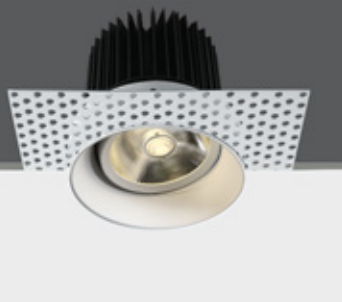

Downlights Adjustable LED

Pages 207-216

07

The COB Trimless LED Aluminium

11130BT | 30W | COB LED | Trimless | Aluminium

IP20
offer

Order Code	Colour	Light Colour	CCT (K)	Watts	Lumen (lm)	Beam Angle	Input	Class					Notes
11130BT/W/C	White	Cool white	4000K	30W	2200lm	38°	700mA		40cm	110mm	160mm	12	Requires 700mA driver

Adjustable Multi LED Aluminium

11106LB | 6x1W | LED | Aluminium

IP20
offer

11109L | 9x1W | LED | Natural aluminium

IP20
offer

11112L | 12x1W | LED | Natural aluminium

IP20
offer

Order Code	Colour	Light Colour	CCT (K)	Watts	Lumen (lm)	Beam Angle	Input	Class	S	Light	Height	Box	Notes
11106LB/W/35	Black	Warm white	3000K	6x1W	270lm	35°	350mA	III	40cm	90mm	50mm	50	Requires 350mA driver
11109L/W/35	Aluminium	Warm white	3000K	9x1W	405lm	35°	350mA	III	40cm	110mm	80mm	30	Requires 350mA driver
11112L/D/15	Aluminium	Daylight	6000K	12x1W	720lm	15°	350mA	III	40cm	140mm	80mm	30	Requires 350mA driver
11112L/D/35	Aluminium	Daylight	6000K	12x1W	720lm	35°	350mA	III	40cm	140mm	80mm	30	Requires 350mA driver
11112L/W/15	Aluminium	Warm white	3000K	12x1W	540lm	15°	350mA	III	40cm	140mm	80mm	30	Requires 350mA driver
11112L/W/35	Aluminium	Warm white	3000K	12x1W	540lm	35°	350mA	III	40cm	140mm	80mm	30	Requires 350mA driver