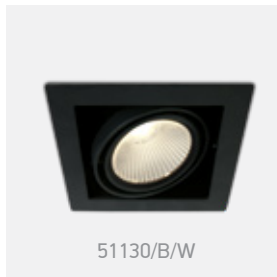

51230 | 2x30W | COB LED | Aluminium + metal

IP20

51130/W/W

51130/B/W

51230/W/W

Order Code	Colour	Light Colour	CCT (K)	Watts	Lumen (lm)	Beam Angle	Input	Class				Notes	
51120/G/W	Grey	Warm white	3000K	20W	1400lm	36°	230V			165x165mm	140mm	12	Complete with 500mA driver
51130/W/C	White	Cool white	4000K	30W	2700lm	38°	230V			160x160mm	125mm	12	Complete with 750mA driver
51130/W/W	White	Warm white	3000K	30W	2700lm	38°	230V			160x160mm	125mm	12	Complete with 750mA driver
51130/B/C	Black	Cool white	4000K	30W	2700lm	38°	230V			160x160mm	125mm	12	Complete with 750mA driver
51130/B/W	Black	Warm white	3000K	30W	2700lm	38°	230V			160x160mm	125mm	12	Complete with 750mA driver
51230/W/C	White	Cool white	4000K	2x30W	2x2700lm	38°	230V			320x160mm	125mm	6	Complete with 2x750mA drivers
51230/W/W	White	Warm white	3000K	2x30W	2x2700lm	38°	230V			320x160mm	125mm	6	Complete with 2x750mA drivers
51230/B/C	Black	Cool white	4000K	2x30W	2x2700lm	38°	230V			320x160mm	125mm	6	Complete with 2x750mA drivers
51230/B/W	Black	Warm white	3000K	2x30W	2x2700lm	38°	230V			320x160mm	125mm	6	Complete with 2x750mA drivers

Dark Mirror Reflector Range

11110E | 10W | COB LED | Die cast

11110E/W/W

DARK LIGHT
IP20

11110E/B/W

11120E | 20W | COB LED | Die cast

11120E/W/W

DARK LIGHT
IP20