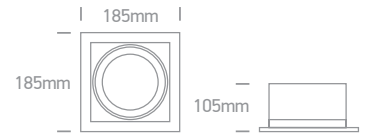

51230 | 2x30W | COB LED | Aluminium + metal

IP20

51130/W/W

51130/B/W

51230/W/W

Order Code	Colour	Light Colour	CCT (K)	Watts	Lumen (lm)	Beam Angle	Input	Class				Notes	
51120/G/W	Grey	Warm white	3000K	20W	1400lm	36°	230V			165x165mm	140mm	12	Complete with 500mA driver
51130/W/C	White	Cool white	4000K	30W	2700lm	38°	230V			160x160mm	125mm	12	Complete with 750mA driver
51130/W/W	White	Warm white	3000K	30W	2700lm	38°	230V			160x160mm	125mm	12	Complete with 750mA driver
51130/B/C	Black	Cool white	4000K	30W	2700lm	38°	230V			160x160mm	125mm	12	Complete with 750mA driver
51130/B/W	Black	Warm white	3000K	30W	2700lm	38°	230V			160x160mm	125mm	12	Complete with 750mA driver
51230/W/C	White	Cool white	4000K	2x30W	2x2700lm	38°	230V			320x160mm	125mm	6	Complete with 2x750mA drivers
51230/W/W	White	Warm white	3000K	2x30W	2x2700lm	38°	230V			320x160mm	125mm	6	Complete with 2x750mA drivers
51230/B/C	Black	Cool white	4000K	2x30W	2x2700lm	38°	230V			320x160mm	125mm	6	Complete with 2x750mA drivers
51230/B/W	Black	Warm white	3000K	2x30W	2x2700lm	38°	230V			320x160mm	125mm	6	Complete with 2x750mA drivers