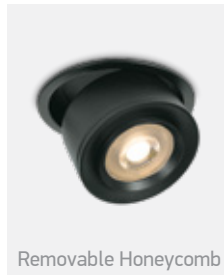

Downlights Adjustable LED

Pages 207-216

07

The COB Trimless LED Aluminium

11130BT | 30W | COB LED | Trimless | Aluminium

IP20
offer

Order Code	Colour	Light Colour	CCT (K)	Watts	Lumen (lm)	Beam Angle	Input	Class					Notes
11130BT/W/C	White	Cool white	4000K	30W	2200lm	38°	700mA		40cm	110mm	160mm	12	Requires 700mA driver

11115G/B/W

11128G/B/W

The Pop Up Range Black

IP20

11115G | 15W | COB LED | Adjustable beam 15°- 45° | Aluminium

Complete with honeycomb.

IP20

11128G | 25W | COB LED | Adjustable beam 15°- 45° | Aluminium