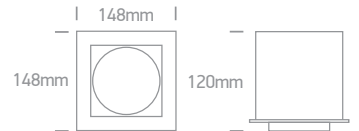

51125 | 25W | COB LED | Die cast