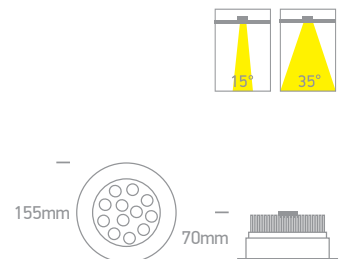

Downlights Adjustable LED

Pages 207-216

07

The COB Trimless LED Aluminium

11130BT | 30W | COB LED | Trimless | Aluminium

IP20
offer

Order Code	Colour	Light Colour	CCT (K)	Watts	Lumen (lm)	Beam Angle	Input	Class					Notes
11130BT/W/C	White	Cool white	4000K	30W	2200lm	38°	700mA		40cm	110mm	160mm	12	Requires 700mA driver

Adjustable Multi LED Aluminium

11106LB | 6x1W | LED | Aluminium

IP20
offer

11109L | 9x1W | LED | Natural aluminium

IP20
offer

11112L | 12x1W | LED | Natural aluminium

IP20
offer

Order Code	Colour	Light Colour	CCT (K)	Watts	Lumen (lm)	Beam Angle	Input	Class	S	Light	Height	Box	Notes
11106LB/W/35	Black	Warm white	3000K	6x1W	270lm	35°	350mA	III	40cm	90mm	50mm	50	Requires 350mA driver
11109L/W/35	Aluminium	Warm white	3000K	9x1W	405lm	35°	350mA	III	40cm	110mm	80mm	30	Requires 350mA driver
11112L/D/15	Aluminium	Daylight	6000K	12x1W	720lm	15°	350mA	III	40cm	140mm	80mm	30	Requires 350mA driver
11112L/D/35	Aluminium	Daylight	6000K	12x1W	720lm	35°	350mA	III	40cm	140mm	80mm	30	Requires 350mA driver
11112L/W/15	Aluminium	Warm white	3000K	12x1W	540lm	15°	350mA	III	40cm	140mm	80mm	30	Requires 350mA driver
11112L/W/35	Aluminium	Warm white	3000K	12x1W	540lm	35°	350mA	III	40cm	140mm	80mm	30	Requires 350mA driver