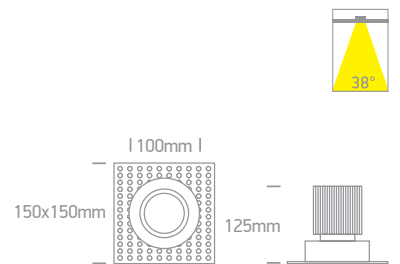

Downlights Adjustable LED

Pages 207-216

07

The COB Trimless LED Aluminium

11130BT | 30W | COB LED | Trimless | Aluminium

IP20
offer

Order Code	Colour	Light Colour	CCT (K)	Watts	Lumen (lm)	Beam Angle	Input	Class					Notes
11130BT/W/C	White	Cool white	4000K	30W	2200lm	38°	700mA		40cm	110mm	160mm	12	Requires 700mA driver

Adjustable Multi LED Aluminium

11106LB | 6x1W | LED | Aluminium

IP20
offer

11109L | 9x1W | LED | Natural aluminium

IP20
offer

11112L | 12x1W | LED | Natural aluminium

IP20
offer

Order Code	Colour	Light Colour	CCT (K)	Watts	Lumen (lm)	Beam Angle	Input	Class	S	Light	Height	Box	Notes
11106LB/W/35	Black	Warm white	3000K	6x1W	270lm	35°	350mA	III	40cm	90mm	50mm	50	Requires 350mA driver
11109L/W/35	Aluminium	Warm white	3000K	9x1W	405lm	35°	350mA	III	40cm	110mm	80mm	30	Requires 350mA driver
11112L/D/15	Aluminium	Daylight	6000K	12x1W	720lm	15°	350mA	III	40cm	140mm	80mm	30	Requires 350mA driver
11112L/D/35	Aluminium	Daylight	6000K	12x1W	720lm	35°	350mA	III	40cm	140mm	80mm	30	Requires 350mA driver
11112L/W/15	Aluminium	Warm white	3000K	12x1W	540lm	15°	350mA	III	40cm	140mm	80mm	30	Requires 350mA driver
11112L/W/35	Aluminium	Warm white	3000K	12x1W	540lm	35°	350mA	III	40cm	140mm	80mm	30	Requires 350mA driver