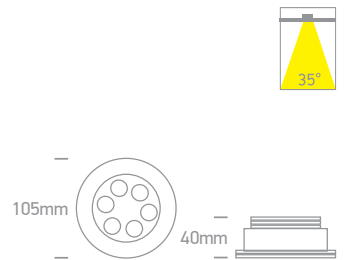

Downlights Adjustable LED

Pages 207-216

07

The COB Trimless LED Aluminium

11130BT | 30W | COB LED | Trimless | Aluminium

IP20
offer

Order Code	Colour	Light Colour	CCT (K)	Watts	Lumen (lm)	Beam Angle	Input	Class					Notes
11130BT/W/C	White	Cool white	4000K	30W	2200lm	38°	700mA		40cm	110mm	160mm	12	Requires 700mA driver

Adjustable Multi LED Aluminium

11106LB | 6x1W | LED | Aluminium

IP20
offer

11109L | 9x1W | LED | Natural aluminium

IP20
offer

11112L | 12x1W | LED | Natural aluminium

IP20
offer

Order Code	Colour	Light Colour	CCT (K)	Watts	Lumen (lm)	Beam Angle	Input	Class	S	Light	Height	Box	Notes
11106LB/W/35	Black	Warm white	3000K	6x1W	270lm	35°	350mA	III	40cm	90mm	50mm	50	Requires 350mA driver
11109L/W/35	Aluminium	Warm white	3000K	9x1W	405lm	35°	350mA	III	40cm	110mm	80mm	30	Requires 350mA driver
11112L/D/15	Aluminium	Daylight	6000K	12x1W	720lm	15°	350mA	III	40cm	140mm	80mm	30	Requires 350mA driver
11112L/D/35	Aluminium	Daylight	6000K	12x1W	720lm	35°	350mA	III	40cm	140mm	80mm	30	Requires 350mA driver
11112L/W/15	Aluminium	Warm white	3000K	12x1W	540lm	15°	350mA	III	40cm	140mm	80mm	30	Requires 350mA driver
11112L/W/35	Aluminium	Warm white	3000K	12x1W	540lm	35°	350mA	III	40cm	140mm	80mm	30	Requires 350mA driver