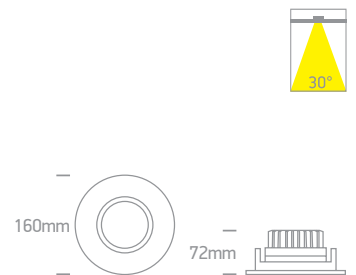

Dark Mirror Reflector Range

11110E | 10W | COB LED | Die cast

11110E/W/W

DARK LIGHT
IP20

11120E | 20W | COB LED | Die cast

DARK LIGHT
IP20

11130E | 30W | COB LED | Die cast

DARK LIGHT
IP20

Order Code	Colour	Light Colour	CCT (K)	Watts	Lumen (lm)	Beam Angle	Input	Class				Notes
11110E/W/W	White	Warm white	3000K	10W	850lm	30°	230V		85mm	80mm	40	Complete with 250mA driver
11110E/B/W	Black	Warm white	3000K	10W	850lm	30°	230V		85mm	80mm	40	Complete with 250mA driver
11120E/W/W	White	Warm white	3000K	20W	1700lm	30°	230V		140mm	110mm	20	Complete with 500mA driver
11120E/B/W	Black	Warm white	3000K	20W	1700lm	30°	230V		140mm	110mm	20	Complete with 500mA driver
11130E/W/W	White	Warm white	3000K	30W	2550lm	30°	230V		200mm	95mm	10	Complete with 750mA driver
11130E/B/W	Black	Warm white	3000K	30W	2550lm	30°	230V		200mm	95mm	10	Complete with 750mA driver