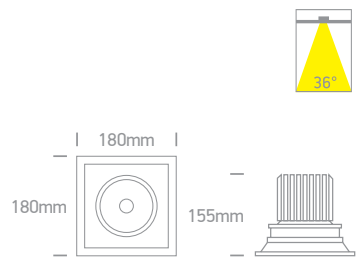

IP20

Order Code	Colour	Light Colour	CCT (K)	Watts	Lumen (lm)	Beam Angle	Input	Class				Notes
11150B/W/W	White	Warm white	3000K	50W	3750lm	40°	230V		120mm	250mm	12	Complete with 1200mA driver
51140TR/W/W	White	Warm white	3000K	40W	3200lm	36°	230V		160x160mm	180mm	8	Complete with 1000mA driver