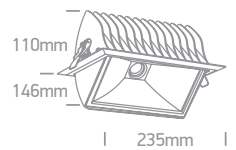

IP20

Order Code	Colour	Light Colour	CCT (K)	Watts	Lumen (lm)	Beam Angle	Input	Class				Notes	
51125/G/C	Grey	Cool white	4000K	25W	1750lm	38°	100-240V			130x130mm	160mm	12	Complete with 600mA driver
51140/B/W	Black	Warm white	3000K	40W	3400lm	70°	230V			220x130mm	140mm	9	Complete with 1050mA driver