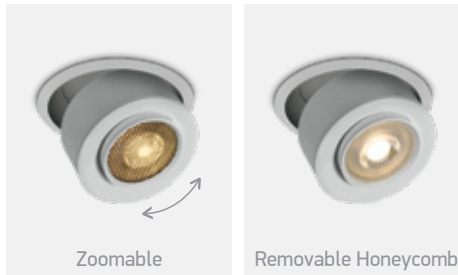

IP20

Order Code	Colour	Light Colour	CCT (K)	Watts	Lumen (lm)	Beam Angle	Input	Class				Notes
11150B/W/W	White	Warm white	3000K	50W	3750lm	40°	230V		120mm	250mm	12	Complete with 1200mA driver
51140TR/W/W	White	Warm white	3000K	40W	3200lm	36°	230V		160x160mm	180mm	8	Complete with 1000mA driver

The Pop Up Range White

11115G | 15W | COB LED | Adjustable beam 15° - 45° | Aluminium

Complete with honeycomb.

IP20

11128G | 25W | COB LED | Adjustable beam 15° - 45° | Aluminium

Complete with honeycomb.

IP20