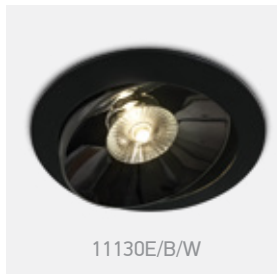

11120E/B/W

11130E | 30W | COB LED | Die cast

11130E/W/W

DARK LIGHT
IP20

11130E/B/W

Order Code	Colour	Light Colour	CCT (K)	Watts	Lumen (lm)	Beam Angle	Input	Class				Notes
11110E/W/W	White	Warm white	3000K	10W	850lm	30°	230V		85mm	80mm	40	Complete with 250mA driver
11110E/B/W	Black	Warm white	3000K	10W	850lm	30°	230V		85mm	80mm	40	Complete with 250mA driver
11120E/W/W	White	Warm white	3000K	20W	1700lm	30°	230V		140mm	110mm	20	Complete with 500mA driver
11120E/B/W	Black	Warm white	3000K	20W	1700lm	30°	230V		140mm	110mm	20	Complete with 500mA driver
11130E/W/W	White	Warm white	3000K	30W	2550lm	30°	230V		200mm	95mm	10	Complete with 750mA driver
11130E/B/W	Black	Warm white	3000K	30W	2550lm	30°	230V		200mm	95mm	10	Complete with 750mA driver

The COB Pop Up Die cast

11126F | 26W | COB LED | Die cast

LED BUILT IN
92 CRI

CE 3 YEAR

IP20

Order Code	Colour	Light Colour	CCT (K)	Watts	Lumen (lm)	Beam Angle	Input	Class				Notes
11126F/W/W	White	Warm white	3000K	26W	2210lm	36°	700mA		116mm	150mm	18	Requires 700mA driver