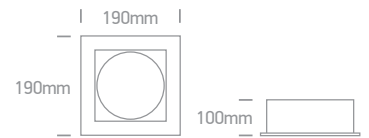

one

The COB Box Type Shop Range

51120 | 20W | COB LED | Aluminium

IP20
offer

51130 | 30W | COB LED | Aluminium + metal

IP20

51230 | 2x30W | COB LED | Aluminium + metal

IP20

51230/W/W

Order Code	Colour	Light Colour	CCT (K)	Watts	Lumen (lm)	Beam Angle	Input	Class				Notes	
51120/G/W	Grey	Warm white	3000K	20W	1400lm	36°	230V			165x165mm	140mm	12	Complete with 500mA driver
51130/W/C	White	Cool white	4000K	30W	2700lm	38°	230V			160x160mm	125mm	12	Complete with 750mA driver
51130/W/W	White	Warm white	3000K	30W	2700lm	38°	230V			160x160mm	125mm	12	Complete with 750mA driver
51130/B/C	Black	Cool white	4000K	30W	2700lm	38°	230V			160x160mm	125mm	12	Complete with 750mA driver
51130/B/W	Black	Warm white	3000K	30W	2700lm	38°	230V			160x160mm	125mm	12	Complete with 750mA driver
51230/W/C	White	Cool white	4000K	2x30W	2x2700lm	38°	230V			320x160mm	125mm	6	Complete with 2x750mA drivers
51230/W/W	White	Warm white	3000K	2x30W	2x2700lm	38°	230V			320x160mm	125mm	6	Complete with 2x750mA drivers
51230/B/C	Black	Cool white	4000K	2x30W	2x2700lm	38°	230V			320x160mm	125mm	6	Complete with 2x750mA drivers
51230/B/W	Black	Warm white	3000K	2x30W	2x2700lm	38°	230V			320x160mm	125mm	6	Complete with 2x750mA drivers