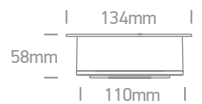

The Pop Up Range White

11115G | 15W | COB LED | Adjustable beam 15° - 45° | Aluminium

Complete with honeycomb.

IP20

11128G | 25W | COB LED | Adjustable beam 15° - 45° | Aluminium

Complete with honeycomb.

IP20