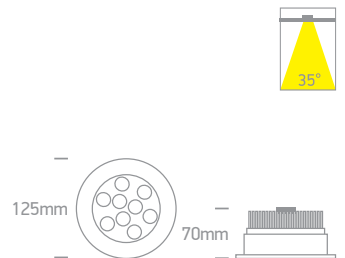

Downlights Adjustable LED

Pages 207-216

07

The COB Trimless LED Aluminium

11130BT | 30W | COB LED | Trimless | Aluminium

IP20
offer

Order Code	Colour	Light Colour	CCT (K)	Watts	Lumen (lm)	Beam Angle	Input	Class					Notes
11130BT/W/C	White	Cool white	4000K	30W	2200lm	38°	700mA		40cm	110mm	160mm	12	Requires 700mA driver

Adjustable Multi LED Aluminium

11106LB | 6x1W | LED | Aluminium

IP20
offer

11109L | 9x1W | LED | Natural aluminium

IP20
offer

11112L | 12x1W | LED | Natural aluminium

IP20
offer

Order Code	Colour	Light Colour	CCT (K)	Watts	Lumen (lm)	Beam Angle	Input	Class	S	Light	Height	Box	Notes
11106LB/W/35	Black	Warm white	3000K	6x1W	270lm	35°	350mA	III	40cm	90mm	50mm	50	Requires 350mA driver
11109L/W/35	Aluminium	Warm white	3000K	9x1W	405lm	35°	350mA	III	40cm	110mm	80mm	30	Requires 350mA driver
11112L/D/15	Aluminium	Daylight	6000K	12x1W	720lm	15°	350mA	III	40cm	140mm	80mm	30	Requires 350mA driver
11112L/D/35	Aluminium	Daylight	6000K	12x1W	720lm	35°	350mA	III	40cm	140mm	80mm	30	Requires 350mA driver
11112L/W/15	Aluminium	Warm white	3000K	12x1W	540lm	15°	350mA	III	40cm	140mm	80mm	30	Requires 350mA driver
11112L/W/35	Aluminium	Warm white	3000K	12x1W	540lm	35°	350mA	III	40cm	140mm	80mm	30	Requires 350mA driver