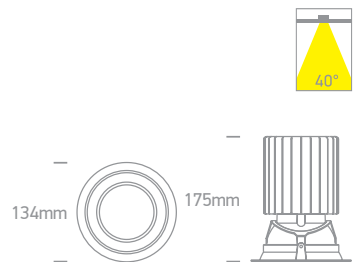

The COB Downlights

11150B | 50W | COB LED | Die cast

LED BUILT IN
80 CRI
ADJUSTABLE

3 YEAR

IP20

51140TR | 40W | COB LED | Die cast

LED BUILT IN
80 CRI
ADJUSTABLE

3 YEAR

IP20

Order Code	Colour	Light Colour	CCT (K)	Watts	Lumen (lm)	Beam Angle	Input	Class				Notes
11150B/W/W	White	Warm white	3000K	50W	3750lm	40°	230V		120mm	250mm	12	Complete with 1200mA driver
51140TR/W/W	White	Warm white	3000K	40W	3200lm	36°	230V		160x160mm	180mm	8	Complete with 1000mA driver