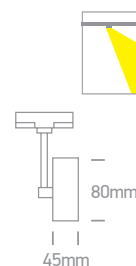

65118AT | 50W | R111 | GU10 | Die cast