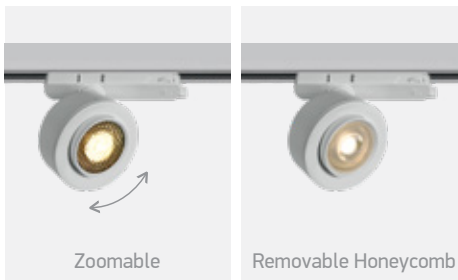

# The COB Zoomable Range White

**65662AT** | 15W | COB LED | Adjustable beam 15°- 45° | Aluminium

Complete with honeycomb.

IP20

**LED BUILT IN**
  
**90 CRI**
  
**5 YEAR**
  
**CE**

**65662BT** | 25W | COB LED | Adjustable beam 15°- 45° | Aluminium