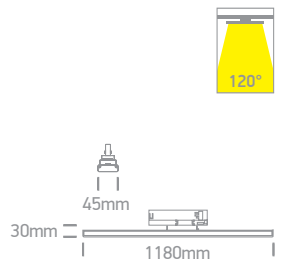

**65172BT** | 40W | SMD 2835 | Linear track light | Aluminium

**new**  
IP20

LED BUILT IN  
 90 CRI  
 CCT V  
 ADJUSTABLE  
 CE  
 3 YEAR  
 UGR19

65172BT/B/V

Removable honeycomb.

65664AT/W/V

**65664AT** | 30W | SMD 2835 | Linear track light | Aluminium + PC