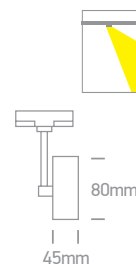

65111AT | 75W | PAR30 | E27 | Die cast