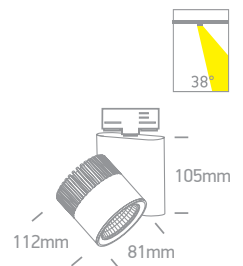

Order Code	Colour	Light Colour	CCT (K)	Watts	Lumen (lm)	Beam Angle	Input	Class		Notes
65620AT/W/C	White	Cool white	4000K	20W	1500lm	38°	230V		10	Complete with 500mA driver
65620AT/W/W	White	Warm white	3000K	20W	1500lm	38°	230V		10	Complete with 500mA driver