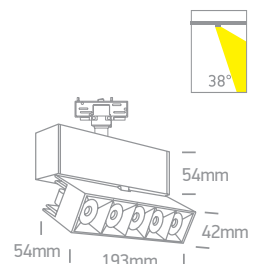

Order Code	Colour	Light Colour	CCT (K)	Watts	Lumen (lm)	Beam Angle	Input	Class	Box	Notes
65306BT/W/W	White	Warm white	3000K	12W	960lm	38°	230V	⊕	30	Complete with 300mA driver
65306BT/B/W	Black	Warm white	3000K	12W	960lm	38°	230V	⊕	30	Complete with 300mA driver
65506BT/W/W	White	Warm white	3000K	20W	1600lm	38°	230V	⊕	20	Complete with 500mA driver
65506BT/B/W	Black	Warm white	3000K	20W	1600lm	38°	230V	⊕	20	Complete with 500mA driver