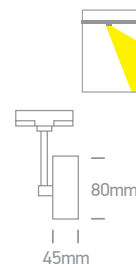

65111AT | 75W | PAR30 | E27 | Die cast