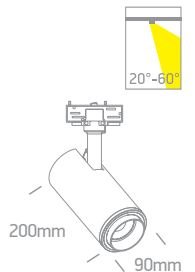

IP20

Order Code	Colour	Light Colour	CCT (K)	Watts	Lumen (lm)	Beam Angle	Input	Class		Notes
65650AT/B/W	Black	Warm white	3000K	15W	1500lm	20°-60°	230V		15	Complete with 350mA driver
65650BT/B/C	Black	Cool white	4000K	20W	2000lm	20°-60°	230V		15	Complete with 500mA driver
65650BT/B/W	Black	Warm white	3000K	20W	2000lm	20°-60°	230V		15	Complete with 500mA driver
65650CT/B/C	Black	Cool white	4000K	30W	3000lm	20°-60°	230V		15	Complete with 700mA driver
65650CT/B/W	Black	Warm white	3000K	30W	3000lm	20°-60°	230V		15	Complete with 700mA driver
65650T/B/W	Black	Warm white	3000K	30W	2300lm	20°-60°	230V		15	Complete with 750mA driver