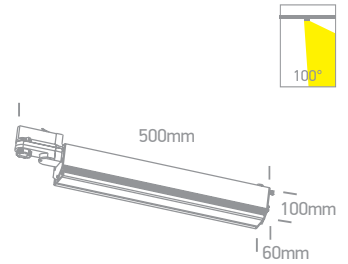

Order Code	Colour	Light Colour	CCT (K)	Watts	Lumen (lm)	Beam Angle	Input	Class	Box	Notes
65024T/W/W	White	Warm white	3000K	10x5W	5800lm	30°	230V	⊕	10	Complete with 1200mA driver
65024T/B/C	Black	Cool white	4000K	10x5W	5800lm	30°	230V	⊕	10	Complete with 1200mA driver
65024T/B/W	Black	Warm white	3000K	10x5W	5800lm	30°	230V	⊕	10	Complete with 1200mA driver
65026T/W/C	White	Cool white	4000K	40W	3400lm	100°	230V	⊕	10	Complete with 1000mA driver
65026T/W/W	White	Warm white	3000K	40W	3200lm	100°	230V	⊕	10	Complete with 1000mA driver
65026T/B/C	Black	Cool white	4000K	40W	3400lm	100°	230V	⊕	10	Complete with 1000mA driver
65026T/B/W	Black	Warm white	3000K	40W	3200lm	100°	230V	⊕	10	Complete with 1000mA driver