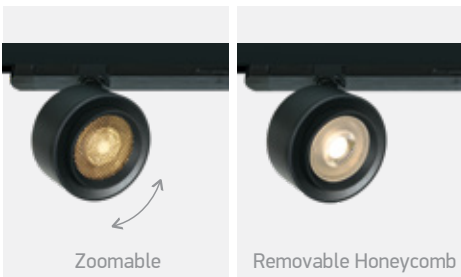

Order Code	Colour	Light Colour	CCT (K)	Watts	Lumen (lm)	Beam Angle	Input	Class	Icons	Notes
65662AT/B/W	Black	Warm white	3000K	15W	1500lm	15°- 45°	230V	□	30	Complete with 350mA driver
65662BT/B/W	Black	Warm white	3000K	25W	2500lm	15°- 45°	230V	□	20	Complete with 600mA driver