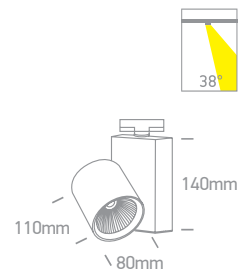

IP20

65612NT | 30W | COB LED | Aluminium