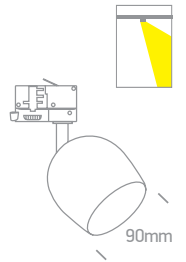

# Retro GU10 Track Lights

65105BT | 10W | MR16 | GU10 | Aluminium

65105BT/B

IP20

65105WT | 10W | MR16 | GU10 | Aluminium

IP20

65019T | 50W | MR16 | GU10 | Die cast

IP20