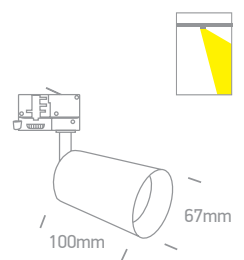

DARK LIGHT  
IP20

Complete with Black & Brass reflectors.

Use 7306CG GU10 LED lamp.

65105CT | 10W | MR16 | GU10 | Aluminium

CE 5 YEAR

DARK LIGHT  
IP20

65105CT/MG

Use 7306CG GU10 LED lamp.