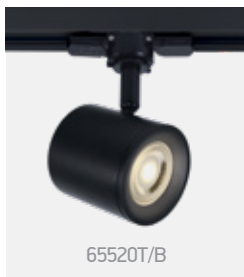

MR16 GU10 Track Lights

65520T | 10W | MR16 | GU10 | Aluminium

IP20

65520T/B

Suitable for GU10 LED lamp.

65522T | 10W | MR16 | GU10 | Aluminium

DARK LIGHT

IP20

Removable honeycomb.

65519T | 10W | MR16 | GU10 | Aluminium

IP20

Suitable for GU10 LED lamp.

65105GT | 10W | MR16 | GU10 | Polycarbonate

IP20

Suitable for GU10 LED lamp.

Order Code	Colour	Watts	Input	Class		Notes
65520T/W	White	10W	100-240V		20	-
65520T/B	Black	10W	100-240V		20	-
65522T/W	White	10W	100-240V		24	-
65522T/B	Black	10W	100-240V		24	-
65519T/W	White	10W	100-240V		12	-
65105GT	Clear	10W	100-240V		40	-