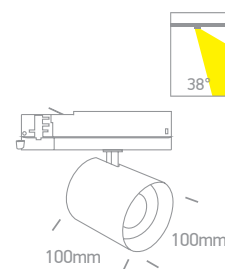

65660BTL | 35W | COB LED | Push to DIM | DALI | Aluminium

Use standard 3 phase track.