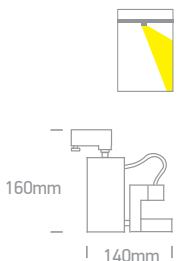

IP20

offer

Order Code	Colour	Watts	Input	Class		Notes
65105BT/W	White	10W	100-240V		30	-
65105BT/B	Black	10W	100-240V		30	-
65105WT/B	Black	10W	100-240V		30	-
65019T/G	Grey	50W	100-240V		16	-