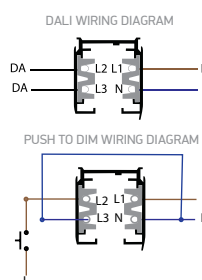

# The COB Shop Range Dimmable DALI

65660BTL | 35W | COB LED | Push to DIM | DALI | Aluminium

Use standard 3 phase track.

65660BTL | 35W | COB LED | Push to DIM | DALI | Aluminium

Use standard 3 phase track.