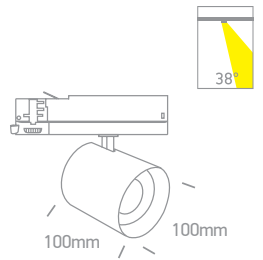

050300B/W White