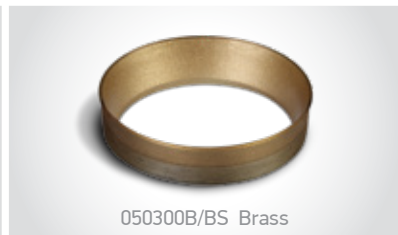

0750A/15 (15°) 0750A/24 (24°)

**65660BT** | 20W / 25W / 30W / 35W | COB LED | Aluminium

Adjustable power.

IP20

050300B/W White

050300B/BS Brass

050300BH/B Black with honeycomb

0750B/15 (15°) 0750B/24 (24°)