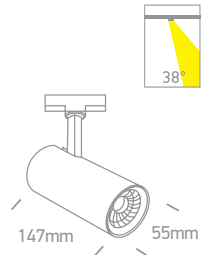

# The COB Cylinder Track Light White

**65642AT** | 10W | COB LED | Aluminium

IP20

**LED BUILT IN**
  
**90 CRI**
  
**5 YEAR**
  
**ADJUSTABLE**
  
**CE**

**65642BT** | 20W | COB LED | Aluminium

IP20

**LED BUILT IN**
  
**90 CRI**
  
**5 YEAR**
  
**ADJUSTABLE**
  
**CE**