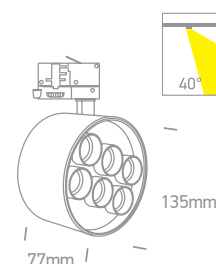

**65656CT** | 24W | SMD 5050 | Aluminium

DARK LIGHT  
IP20

↑  
LED BUILT IN  
90 CRI  
ADJUSTABLE  
3 YEAR  
CE

**65656DT** | 36W | SMD 5050 | Aluminium

DARK LIGHT  
IP20

↑  
LED BUILT IN  
90 CRI  
ADJUSTABLE  
3 YEAR  
CE