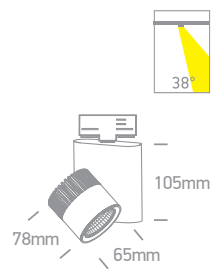

# The COB Dark Light Range

65610AT | 10W | COB LED | Aluminium

65610AT | 10W | COB LED | Aluminium

Order Code	Colour	Light Colour	CCT (K)	Watts	Lumen (lm)	Beam Angle	Input	Class		Notes
65610AT/W/C	White	Cool white	4000K	10W	800lm	38°	230V		20	Complete with 300mA driver
65610AT/W/W	White	Warm white	3000K	10W	800lm	38°	230V		20	Complete with 300mA driver
65610AT/B/W	Black	Warm white	3000K	10W	800lm	38°	230V		20	Complete with 300mA driver