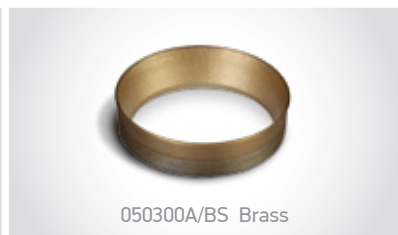

# The COB Shop Range White

65660BT/W/W + 050300B/BS

**65660AT** | 10W / 15W / 20W | COB LED | Aluminium

Adjustable power.

IP20

050300A/W White

050300A/BS Brass

050300AH/B Black with honeycomb