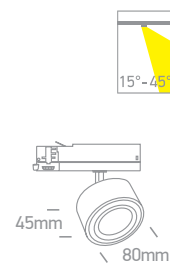

# The COB Zoomable Range White

**65662AT** | 15W | COB LED | Adjustable beam 15°- 45° | Aluminium

Complete with honeycomb.

IP20

**LED BUILT IN**
  
**90 CRI**
  
**5 YEAR**
  
**CE**

**65662BT** | 25W | COB LED | Adjustable beam 15°- 45° | Aluminium