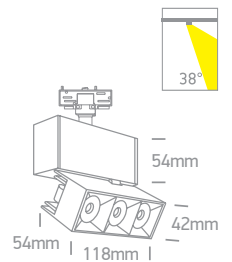

65506BT/W/W

65506BT | 20W | COB LED | Die cast