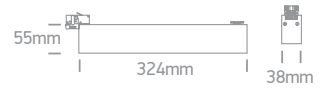

# Linear Box Lines

CCT V

65028AT/W/V

65028AT | 24W | LED | Linear track light | Aluminium + PC

**new**  
IP20

65028AT/B/V

65028BT/W/V

65028BT | 36W | LED | Linear track light | Aluminium + PC