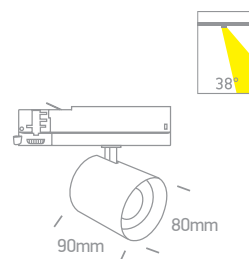

The COB Shop Range White

65660BT/W/W + 050300B/BS

65660AT | 10W / 15W / 20W | COB LED | Aluminium

Adjustable power.

IP20

65660BT | 20W / 25W / 30W / 35W | COB LED | Aluminium

Adjustable power.

IP20

Order Code	Colour	Light Colour	CCT (K)	Watts	Lumen (lm)	Beam Angle	Input	Class	Box	Notes
65660AT/W/C	White	Cool white	4000K	10W-15W-20W	1200lm-1800lm-2400lm	38°	230V	□	20	Complete with driver
65660AT/W/W	White	Warm white	3000K	10W-15W-20W	1200lm-1800lm-2400lm	38°	230V	□	20	Complete with driver
65660BT/W/C	White	Cool white	4000K	20W-25W-30W-35W	2400lm-3000lm-3600lm-4200lm	38°	230V	□	10	Complete with driver
65660BT/W/W	White	Warm white	3000K	20W-25W-30W-35W	2400lm-3000lm-3600lm-4200lm	38°	230V	□	10	Complete with driver