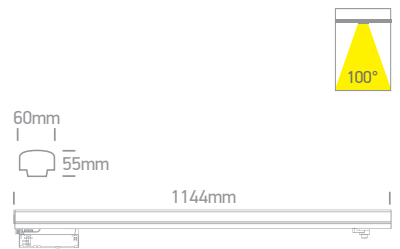

Order Code	Colour	Light Colour	CCT (K)	Watts	Lumen (lm)	Beam Angle	Input	Class	Box	Notes
65172AT/W/V	White	CCT V	2700K-3200K-4000K	30W	3600lm (w/o honeycomb)	120°	230V	□	20	Complete with 750mA driver
65172AT/B/V	Black	CCT V	2700K-3200K-4000K	30W	3600lm (w/o honeycomb)	120°	230V	□	20	Complete with 750mA driver
65172BT/W/V	White	CCT V	2700K-3200K-4000K	40W	4800lm (w/o honeycomb)	120°	230V	□	10	Complete with 950mA driver
65172BT/B/V	Black	CCT V	2700K-3200K-4000K	40W	4800lm (w/o honeycomb)	120°	230V	□	10	Complete with 950mA driver
65664AT/W/V	White	CCT V	3000K-3500K-4000K	30W	3600lm	100°	230V	⏚	20	Complete with 700mA driver
65664AT/B/V	Black	CCT V	3000K-3500K-4000K	30W	3600lm	100°	230V	⏚	20	Complete with 700mA driver
65664BT/W/V	White	CCT V	3000K-3500K-4000K	40W	4800lm	100°	230V	⏚	12	Complete with 1000mA driver
65664BT/B/V	Black	CCT V	3000K-3500K-4000K	40W	4800lm	100°	230V	⏚	12	Complete with 1000mA driver