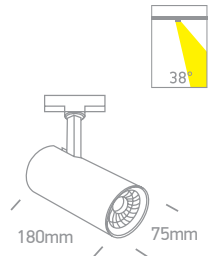

65642CT | 30W | COB LED | Aluminium