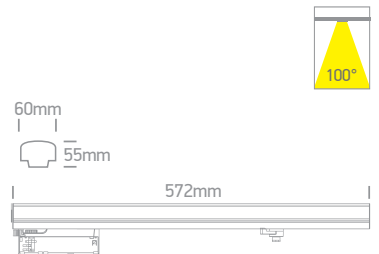

65664BT/W/V

65664BT | 40W | SMD 2835 | Linear track light | Aluminium + PC

IP20

LED BUILT IN
90 CRI
IK06
CCT V
CE
3 YEAR