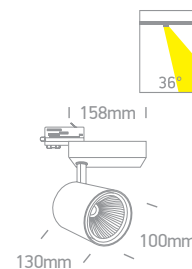

Order Code	Colour	Light Colour	CCT (K)	Watts	Lumen (lm)	Beam Angle	Input	Class		Notes
65626T/W/W	White	Warm white	3000K	25W	1900lm	45°	100-240V		12	Complete with 580mA driver
65226T/W/W	White	Warm white	3000K	26W	1960lm	30°	100-240V		8	Complete with driver
65619T/B/C	Black	Cool white	4000K	38W	3200lm	36°	230V		16	Complete with 900mA driver