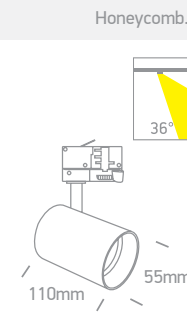

Order Code	Colour	Reflector	Light Colour	CCT (K)	Watts	Lumen (lm)	Beam Angle	Input	Class	📦	Notes
65646T/W/W	White	Black	Warm white	3000K	8W	650lm	36°	230V	⌚	24	AC LED
65646T/B/W	Black	Black	Warm white	3000K	8W	650lm	36°	230V	⌚	24	AC LED
65108AT/W/W	White	Black	Warm white	3000K	9W	750lm	36°	230V	⌚	30	Complete with 200mA dimmable driver
65108AT/B/W	Black	Black	Warm white	3000K	9W	750lm	36°	230V	⌚	30	Complete with 200mA dimmable driver
65108T/W/W	White	Black	Warm white	3000K	8W	560lm	36°	230V	⌚	24	Complete with 300mA dimmable driver
65108T/B/W	Black	Brass	Warm white	3000K	8W	560lm	36°	230V	⌚	24	Complete with 300mA dimmable driver
65524T/W/W	White	Black	Warm white	3000K	12W	1080lm	36°	230V	⌚	24	Complete with 250mA driver
65524T/B/W	Black	Black	Warm white	3000K	12W	1080lm	36°	230V	⌚	24	Complete with 250mA driver
65524T/BBS/W	Brushed brass	Black	Warm white	3000K	12W	1080lm	36°	230V	⌚	24	Complete with 250mA driver