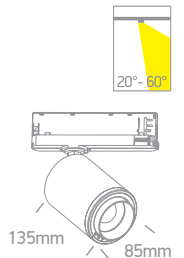

**90** CRI
   
**5** YEAR
   
 ADJUSTABLE

new  
IP20

**65650CT** | 30W | COB LED | Adjustable beam 20° - 60° | Aluminium

**90** CRI
   
**5** YEAR
   
 ADJUSTABLE

new  
IP20

**65650T** | 30W | COB LED | Adjustable beam 20° - 60° | Aluminium