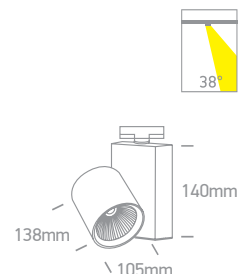

65612NT/W/W

65614NT/W/C

IP20

65614NT | 42W | COB LED | Aluminium

65614NT/W/W

Order Code	Colour	Light Colour	CCT (K)	Watts	Lumen (lm)	Beam Angle	Input	Class		Notes
65611NT/W/C	White	Cool white	4000K	15W	1300lm	38°	230V		10	Complete with 400mA driver
65611NT/W/W	White	Warm white	3000K	15W	1200lm	38°	230V		10	Complete with 400mA driver
65612NT/W/C	White	Cool white	4000K	30W	2700lm	38°	230V		10	Complete with 750mA driver
65612NT/W/W	White	Warm white	3000K	30W	2700lm	38°	230V		10	Complete with 750mA driver
65614NT/W/C	White	Cool white	4000K	42W	3780lm	38°	230V		10	Complete with 1000mA driver
65614NT/W/W	White	Warm white	3000K	42W	3780lm	38°	230V		10	Complete with 1000mA driver