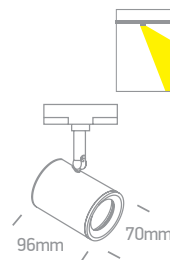

MR16 GU10 Track Lights

65520T | 10W | MR16 | GU10 | Aluminium

IP20

Suitable for GU10 LED lamp.

65522T | 10W | MR16 | GU10 | Aluminium

DARK LIGHT

IP20

Removable honeycomb.

65519T | 10W | MR16 | GU10 | Aluminium

IP20

Suitable for GU10 LED lamp.

65105GT | 10W | MR16 | GU10 | Polycarbonate

IP20

Suitable for GU10 LED lamp.

Order Code	Colour	Watts	Input	Class		Notes
65520T/W	White	10W	100-240V		20	-
65520T/B	Black	10W	100-240V		20	-
65522T/W	White	10W	100-240V		24	-
65522T/B	Black	10W	100-240V		24	-
65519T/W	White	10W	100-240V		12	-
65105GT	Clear	10W	100-240V		40	-