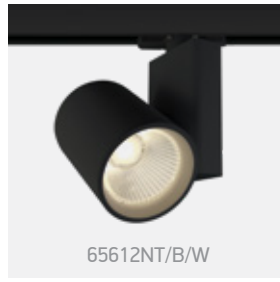

65614NT | 42W | COB LED | Aluminium