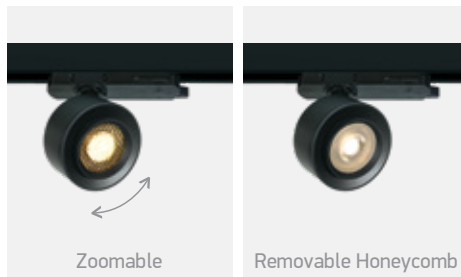

# The COB Zoomable Range Black

**65662AT** | 15W | COB LED | Adjustable beam 15°- 45° | Aluminium

Complete with honeycomb.

IP20

**65662BT** | 25W | COB LED | Adjustable beam 15°- 45° | Aluminium

Complete with honeycomb.