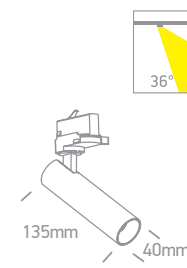

DARK LIGHT

IP20

65108AT/B/W

65108T/W/W

**65108T** | 8W | COB LED | Aluminium

DARK LIGHT

IP20

65108T/B/W