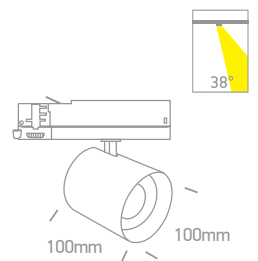

The COB Shop Range

Dimmable

65660BTT/W/W

IP20

65660BTT | 35W | COB LED | TRIAC Dimmable | Aluminium

IP20

65660BTT | 35W | COB LED | TRIAC Dimmable | Aluminium

Order Code	Colour	Light Colour	CCT (K)	Watts	Lumen (lm)	Beam Angle	Input	Class	Box	Notes
65660BTT/W/C	White	Cool white	4000K	35W	4200lm	38°	230V	□	10	Complete with dimmable driver
65660BTT/W/W	White	Warm white	3000K	35W	4200lm	38°	230V	□	10	Complete with dimmable driver
65660BTT/B/C	Black	Cool white	4000K	35W	4200lm	38°	230V	□	10	Complete with dimmable driver
65660BTT/B/W	Black	Warm white	3000K	35W	4200lm	38°	230V	□	10	Complete with dimmable driver