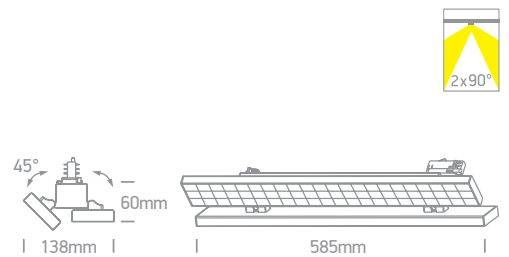

Order Code	Colour	Light Colour	CCT (K)	Watts	Lumen (lm)	Input	Class	Notes
65168T/W/W	White	Warm white	3000K	50W	6250lm	230V	⊕	Complete with 1400mA driver
65168T/B/W	Black	Warm white	3000K	50W	6250lm	230V	⊕	Complete with 1400mA driver