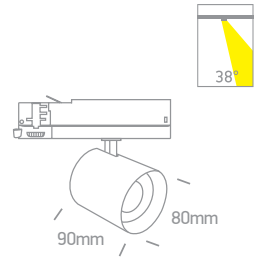

# The COB Shop Range Black

**65660AT** | 10W / 15W / 20W | COB LED | Aluminium

Adjustable power.

IP20

050300A/W White

050300A/BS Brass

050300AH/B Black with honeycomb

0750A/15 (15°) 0750A/24 (24°)