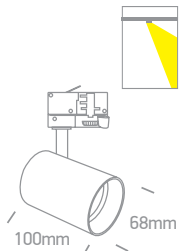

# The Dark Light GU10 Range Round

65105NT/BBS

65105NT/MG

**65105NT** | 10W | MR16 | GU10 | Aluminium

Suitable for GU10 LED lamp.

65105NT/W

**65105NT** | 10W | MR16 | GU10 | Aluminium

Suitable for GU10 LED lamp.