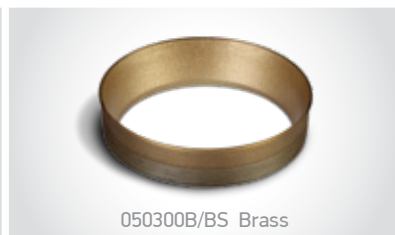

050300BH/B Black with honeycomb

050300B/BS Brass