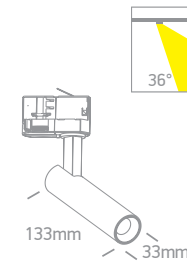

65108T | 8W | COB LED | Aluminium