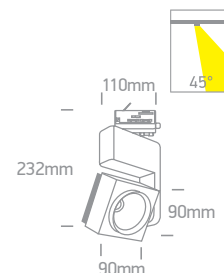

65226T | 26W | COB LED | Die cast

LED BUILT IN
80 CRI
3 YEAR
ADJUSTABLE

IP20
offer