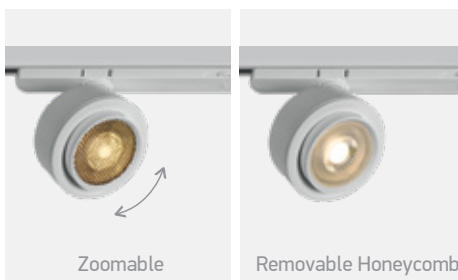

Order Code	Colour	Light Colour	CCT (K)	Watts	Lumen (lm)	Beam Angle	Input	Class		Notes
65662AT/W/W	White	Warm white	3000K	15W	1500lm	15°- 45°	230V		30	Complete with 350mA driver
65662BT/W/W	White	Warm white	3000K	25W	2500lm	15°- 45°	230V		20	Complete with 600mA driver