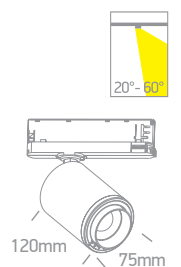

## White

**65650AT** | 15W | COB LED | Adjustable beam 20°- 60° | Aluminium

IP20

**65650BT** | 20W | COB LED | Adjustable beam 20°- 60° | Aluminium

new  
IP20

**65650CT** | 30W | COB LED | Adjustable beam 20°- 60° | Aluminium