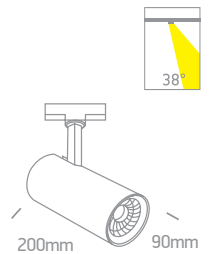

Order Code	Colour	Light Colour	CCT (K)	Watts	Lumen (lm)	Beam Angle	Input	Class		Notes
65642AT/W/C	White	Cool white	4000K	10W	900lm	38°	230V		24	Complete with 250mA driver
65642AT/W/W	White	Warm white	3000K	10W	900lm	38°	230V		24	Complete with 250mA driver
65642BT/W/C	White	Cool white	4000K	20W	1800lm	38°	230V		18	Complete with 500mA driver
65642BT/W/W	White	Warm white	3000K	20W	1800lm	38°	230V		18	Complete with 500mA driver
65642CT/W/C	White	Cool white	4000K	30W	2700lm	38°	230V		15	Complete with 750mA driver
65642CT/W/W	White	Warm white	3000K	30W	2700lm	38°	230V		15	Complete with 750mA driver