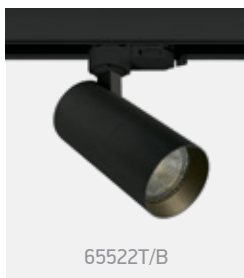

65522T/W

DARK LIGHT

IP20

65522T/B

Removable honeycomb.

**65519T** | 10W | MR16 | GU10 | Aluminium

IP20

Suitable for GU10 LED lamp.