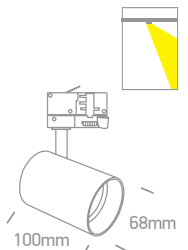

65105NT/MG

Order Code	Colour	Reflector	Watts	Input	Class		Notes
65105NT/W	White	Black	10W	100-240V		12	-
65105NT/B	Black	Brass	10W	100-240V		12	-
65105NT/BBS	Brushed brass	Black	10W	100-240V		12	-
65105NT/MG	Metal grey	Black	10W	100-240V		12	-