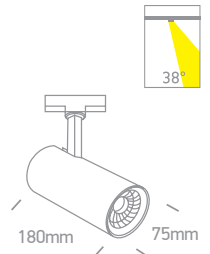

# The COB Cylinder Track Light White

**65642AT** | 10W | COB LED | Aluminium

IP20

**LED BUILT IN**
  
**90 CRI**
  
**5 YEAR**
  
**ADJUSTABLE**
  
**CE**

**65642BT** | 20W | COB LED | Aluminium

IP20

**LED BUILT IN**
  
**90 CRI**
  
**5 YEAR**
  
**ADJUSTABLE**
  
**CE**