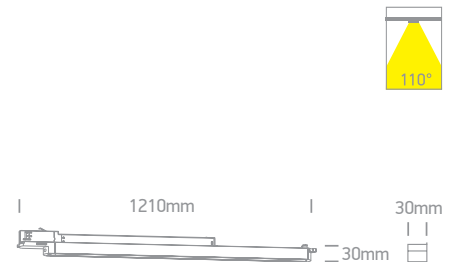

65018T/B/W

65025T/W/W

IP20

**65025T** | 25W | SMD 2835 | Linear track light | Aluminium + PC

65025T/B/W

Order Code	Colour	Light Colour	CCT (K)	Watts	Lumen (lm)	Beam Angle	Input	Class	Box	Notes
65024TA/W/W	White	Warm white	3000K	15x1W	1200lm	30°	230V	⊕	10	AC LED
65024TA/B/W	Black	Warm white	3000K	15x1W	1200lm	30°	230V	⊕	10	AC LED
65018T/W/C	White	Cool white	4000K	16W	1600lm	110°	100-240V	⊕	12	Complete with 400mA driver
65018T/W/W	White	Warm white	3000K	16W	1600lm	110°	100-240V	⊕	12	Complete with 400mA driver
65018T/B/C	Black	Cool white	4000K	16W	1600lm	110°	100-240V	⊕	12	Complete with 400mA driver
65018T/B/W	Black	Warm white	3000K	16W	1600lm	110°	100-240V	⊕	12	Complete with 400mA driver
65025T/W/C	White	Cool white	4000K	25W	2500lm	110°	100-240V	⊕	12	Complete with 600mA driver
65025T/W/W	White	Warm white	3000K	25W	2500lm	110°	100-240V	⊕	12	Complete with 600mA driver
65025T/B/C	Black	Cool white	4000K	25W	2500lm	110°	100-240V	⊕	12	Complete with 600mA driver
65025T/B/W	Black	Warm white	3000K	25W	2500lm	110°	100-240V	⊕	12	Complete with 600mA driver