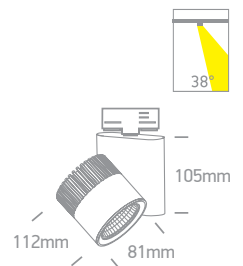

65620AT | 20W | COB LED | Aluminium