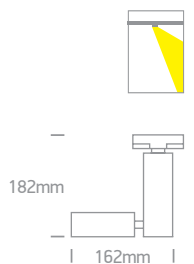

Order Code	Colour	Watts	Input	Class	⊞	Notes
65518T/W	White	50W	100-240V	⊞	12	-