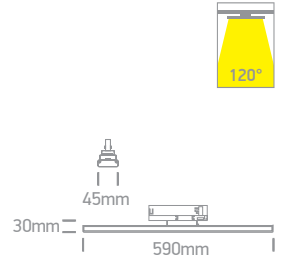

## CCT V

65172AT/W/V

**65172AT** | 30W | SMD 2835 | Linear track light | Aluminium

**new**  
IP20

LED BUILT IN  
 90 CRI  
 CCT V  
 ADJUSTABLE  
 CE  
 3 YEAR  
 UGR19

65172AT/B/V

Removable honeycomb.

65172BT/W/V