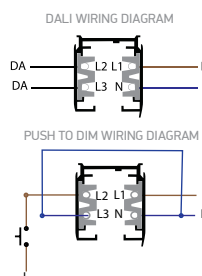

65660BTL | 35W | COB LED | Push to DIM | DALI | Aluminium

Use standard 3 phase track.