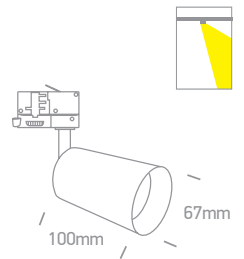

## Cone GU10 Track Lights

65105CT | 10W | MR16 | GU10 | Aluminium

CE 5 YEAR

DARK LIGHT  
IP20

Complete with Black & Brass reflectors.

Use 7306CG GU10 LED lamp.

65105CT | 10W | MR16 | GU10 | Aluminium

CE 5 YEAR