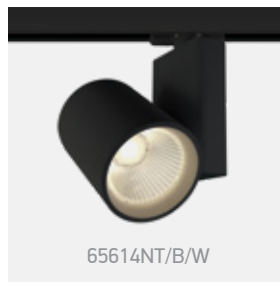

# The COB Track Light Range Aluminium

65611NT | 15W | COB LED | Aluminium

65612NT | 30W | COB LED | Aluminium

65614NT | 42W | COB LED | Aluminium

Order Code	Colour	Light Colour	CCT (K)	Watts	Lumen (lm)	Beam Angle	Input	Class	📦	Notes
65611NT/B/C	Black	Cool white	4000K	15W	1300lm	38°	230V	⚡	10	Complete with 400mA driver
65611NT/B/W	Black	Warm white	3000K	15W	1200lm	38°	230V	⚡	10	Complete with 400mA driver
65612NT/B/C	Black	Cool white	4000K	30W	2700lm	38°	230V	⚡	10	Complete with 750mA driver
65612NT/B/W	Black	Warm white	3000K	30W	2700lm	38°	230V	⚡	10	Complete with 750mA driver
65614NT/B/C	Black	Cool white	4000K	42W	3780lm	38°	230V	⚡	10	Complete with 1000mA driver
65614NT/B/W	Black	Warm white	3000K	42W	3780lm	38°	230V	⚡	10	Complete with 1000mA driver