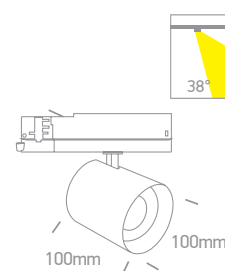

# The COB Shop Range Dimmable DALI

65660BTL | 35W | COB LED | Push to DIM | DALI | Aluminium

Use standard 3 phase track.

65660BTL | 35W | COB LED | Push to DIM | DALI | Aluminium

Use standard 3 phase track.