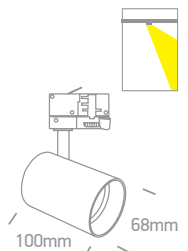

# The Dark Light GU10 Range Round

65105NT/BBS

65105NT/MG

**65105NT** | 10W | MR16 | GU10 | Aluminium

Suitable for GU10 LED lamp.

65105NT/W

**65105NT** | 10W | MR16 | GU10 | Aluminium

Suitable for GU10 LED lamp.