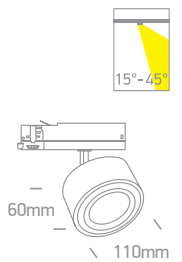

Order Code	Colour	Light Colour	CCT (K)	Watts	Lumen (lm)	Beam Angle	Input	Class	Icons	Notes
65662AT/B/W	Black	Warm white	3000K	15W	1500lm	15°- 45°	230V	□	30	Complete with 350mA driver
65662BT/B/W	Black	Warm white	3000K	25W	2500lm	15°- 45°	230V	□	20	Complete with 600mA driver