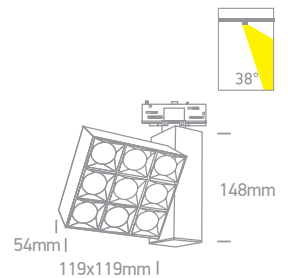

# Mirror Square Track Lights

Die cast

65406BT | 15W | LED | Die cast

IP20

65906BT | 30W | LED | Die cast

IP20

65906BT/B/W

Order Code	Colour	Light Colour	CCT (K)	Watts	Lumen (lm)	Beam Angle	Input	Class	Box	Notes
65406BT/W/W	White	Warm white	3000K	15W	1200lm	38°	230V	⊕	24	Complete with 350mA driver
65906BT/W/W	White	Warm white	3000K	30W	2400lm	38°	230V	⊕	16	Complete with 700mA driver
65906BT/B/W	Black	Warm white	3000K	30W	2400lm	38°	230V	⊕	16	Complete with 700mA driver