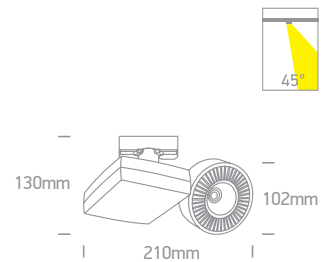

# The Black Heatsink Range

65628T | 15W | COB LED | Aluminium

IP20  
offer

65620TA | 15W | COB LED | Die cast

IP20  
offer

65620T | 20W | COB LED | Aluminium

IP20  
offer

Order Code	Colour	Light Colour	CCT (K)	Watts	Lumen (lm)	Beam Angle	Input	Class	Box	Notes
65628T/W/W	White	Warm white	3000K	15W	1095lm	45°	230V	⊕	12	Complete with 400mA driver
65620TA/W/W	White	Warm white	3000K	15W	1095lm	45°	230V	⊕	12	Complete with 400mA driver
65620T/W/W	White	Warm white	3000K	20W	1460lm	45°	230V	⊕	12	Complete with 500mA driver