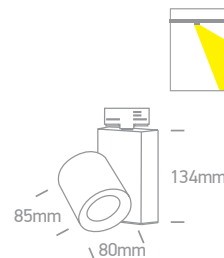

65522T/W

DARK LIGHT

IP20

65522T/B

Removable honeycomb.

**65519T** | 10W | MR16 | GU10 | Aluminium

IP20

Suitable for GU10 LED lamp.