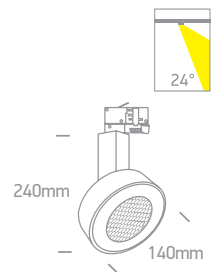

Order Code	Colour	Light Colour	CCT (K)	Watts	Lumen (lm)	Beam Angle	Input	Class	⊞	Notes
65644T/W/W	White	Warm white	3000K	8W	600lm	36°	230V	⊞	24	AC LED
65644T/B/W	Black	Warm white	3000K	8W	600lm	36°	230V	⊞	24	AC LED
65652T/W/C	White	Cool white	4000K	30W	1800lm	24°	230V	⊞	12	Complete with 700mA driver
65652T/W/W	White	Warm white	3000K	30W	1700lm	24°	230V	⊞	12	Complete with 700mA driver
65652T/B/C	Black	Cool white	4000K	30W	1800lm	24°	230V	⊞	12	Complete with 700mA driver
65652T/B/W	Black	Warm white	3000K	30W	1700lm	24°	230V	⊞	12	Complete with 700mA driver