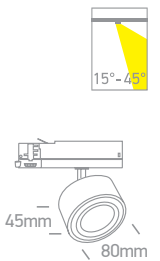

# The COB Zoomable Range Black

**65662AT** | 15W | COB LED | Adjustable beam 15°- 45° | Aluminium

Complete with honeycomb.

IP20

**65662BT** | 25W | COB LED | Adjustable beam 15°- 45° | Aluminium

Complete with honeycomb.