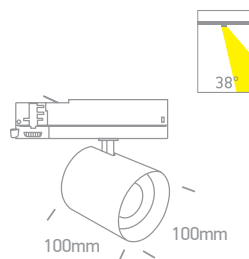

0750A/15 (15°) 0750A/24 (24°)

**65660BT** | 20W / 25W / 30W / 35W | COB LED | Aluminium

Adjustable power.

IP20

050300B/W White

050300B/BS Brass

050300BH/B Black with honeycomb

0750B/15 (15°) 0750B/24 (24°)