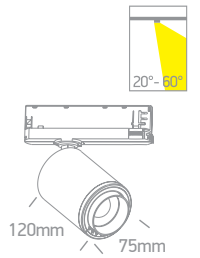

The COB Zoomable Cylinders Black

65650AT | 15W | COB LED | Adjustable beam 20° - 60° | Aluminium

90 CRI

5 YEAR

ADJUSTABLE

IP20

65650BT | 20W | COB LED | Adjustable beam 20° - 60° | Aluminium

90 CRI

5 YEAR

ADJUSTABLE

new
IP20

65650CT | 30W | COB LED | Adjustable beam 20° - 60° | Aluminium

90 CRI

5 YEAR

ADJUSTABLE

new
IP20

65650T | 30W | COB LED | Adjustable beam 20° - 60° | Aluminium

80 CRI

3 YEAR

ADJUSTABLE

IP20

Order Code	Colour	Light Colour	CCT (K)	Watts	Lumen (lm)	Beam Angle	Input	Class		Notes
65650AT/B/W	Black	Warm white	3000K	15W	1500lm	20°-60°	230V		15	Complete with 350mA driver
65650BT/B/C	Black	Cool white	4000K	20W	2000lm	20°-60°	230V		15	Complete with 500mA driver
65650BT/B/W	Black	Warm white	3000K	20W	2000lm	20°-60°	230V		15	Complete with 500mA driver
65650CT/B/C	Black	Cool white	4000K	30W	3000lm	20°-60°	230V		15	Complete with 700mA driver
65650CT/B/W	Black	Warm white	3000K	30W	3000lm	20°-60°	230V		15	Complete with 700mA driver
65650T/B/W	Black	Warm white	3000K	30W	2300lm	20°-60°	230V		15	Complete with 750mA driver