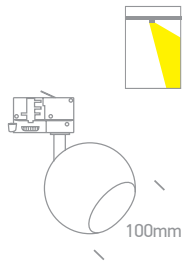

Retro GU10 Track Lights

IP20

IP20

IP20

offer

Order Code	Colour	Watts	Input	Class		Notes
65105BT/W	White	10W	100-240V		30	-
65105BT/B	Black	10W	100-240V		30	-
65105WT/B	Black	10W	100-240V		30	-
65019T/G	Grey	50W	100-240V		16	-