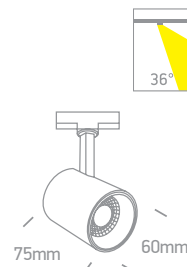

# The COB Compact Cylinder Range

65524T/W/W

**65524T** | 8W | COB LED | Aluminium

IP20

65524T/B/W

65108AT/W/W

**65108AT** | 9W | COB LED | Aluminium

new