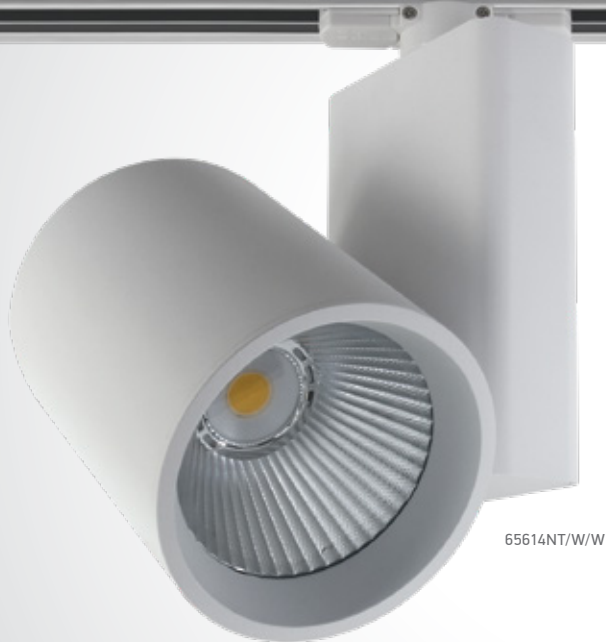

# The COB Dark Light Range

65620AT | 20W | COB LED | Aluminium

65620AT | 20W | COB LED | Aluminium

Order Code	Colour	Light Colour	CCT (K)	Watts	Lumen (lm)	Beam Angle	Input	Class		Notes
65620AT/W/C	White	Cool white	4000K	20W	1500lm	38°	230V		10	Complete with 500mA driver
65620AT/W/W	White	Warm white	3000K	20W	1500lm	38°	230V		10	Complete with 500mA driver