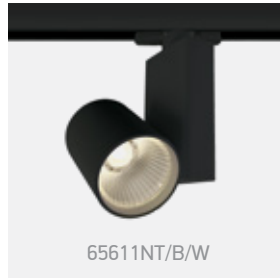

65612NT | 30W | COB LED | Aluminium