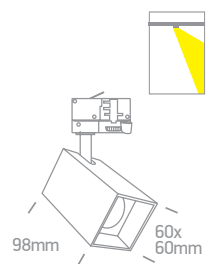

## The Dark Light GU10 Range Square

65105NAT | 10W | MR16 | GU10 | Aluminium

CE 5 YEAR

DARK LIGHT  
IP20

65105NAT | 10W | MR16 | GU10 | Aluminium

CE 5 YEAR

DARK LIGHT  
IP20

Order Code	Colour	Reflector	Watts	Input	Class	Box	Notes
65105NAT/W	White	Black	10W	100-240V	⊕	12	-
65105NAT/B	Black	Brass	10W	100-240V	⊕	12	-