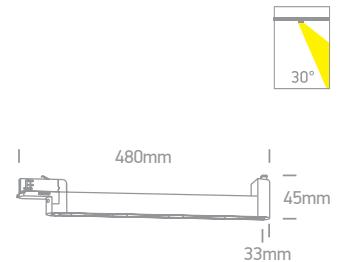

# LED Linear Track Light

65024TA/W/W

IP20

**65024TA** | 15x1W | LED | Linear track light | Aluminium

65024TA/B/W

65018T/W/W

IP20

**65018T** | 16W | SMD 2835 | Linear track light | Aluminium + PC