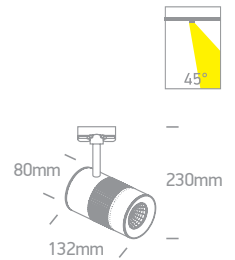

The Black Heatsink Range

IP20
offer

IP20
offer

IP20
offer

Order Code	Colour	Light Colour	CCT (K)	Watts	Lumen (lm)	Beam Angle	Input	Class	Box	Notes
65628T/W/W	White	Warm white	3000K	15W	1095lm	45°	230V	⊕	12	Complete with 400mA driver
65620TA/W/W	White	Warm white	3000K	15W	1095lm	45°	230V	⊕	12	Complete with 400mA driver
65620T/W/W	White	Warm white	3000K	20W	1460lm	45°	230V	⊕	12	Complete with 500mA driver