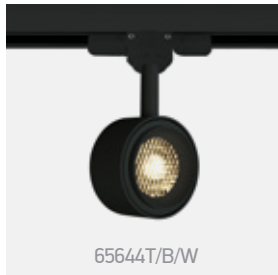

65644T/B/W