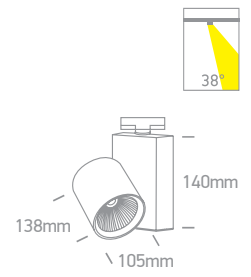

# The COB Track Light Range Aluminium

65611NT | 15W | COB LED | Aluminium

65612NT | 30W | COB LED | Aluminium

65614NT | 42W | COB LED | Aluminium

Order Code	Colour	Light Colour	CCT (K)	Watts	Lumen (lm)	Beam Angle	Input	Class	📦	Notes
65611NT/B/C	Black	Cool white	4000K	15W	1300lm	38°	230V	⚡	10	Complete with 400mA driver
65611NT/B/W	Black	Warm white	3000K	15W	1200lm	38°	230V	⚡	10	Complete with 400mA driver
65612NT/B/C	Black	Cool white	4000K	30W	2700lm	38°	230V	⚡	10	Complete with 750mA driver
65612NT/B/W	Black	Warm white	3000K	30W	2700lm	38°	230V	⚡	10	Complete with 750mA driver
65614NT/B/C	Black	Cool white	4000K	42W	3780lm	38°	230V	⚡	10	Complete with 1000mA driver
65614NT/B/W	Black	Warm white	3000K	42W	3780lm	38°	230V	⚡	10	Complete with 1000mA driver