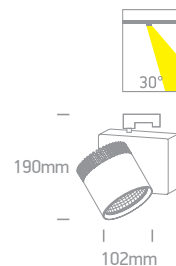

65619T | 38W | COB LED | Aluminium

LED BUILT IN
80 CRI
3 YEAR
ADJUSTABLE

IP20