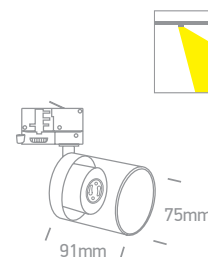

Order Code	Colour	Watts	Input	Class		Notes
65520T/W	White	10W	100-240V		20	-
65520T/B	Black	10W	100-240V		20	-
65522T/W	White	10W	100-240V		24	-
65522T/B	Black	10W	100-240V		24	-
65519T/W	White	10W	100-240V		12	-
65105GT	Clear	10W	100-240V		40	-