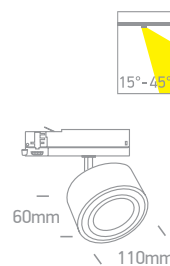

Order Code	Colour	Light Colour	CCT (K)	Watts	Lumen (lm)	Beam Angle	Input	Class		Notes
65662AT/W/W	White	Warm white	3000K	15W	1500lm	15°- 45°	230V		30	Complete with 350mA driver
65662BT/W/W	White	Warm white	3000K	25W	2500lm	15°- 45°	230V		20	Complete with 600mA driver