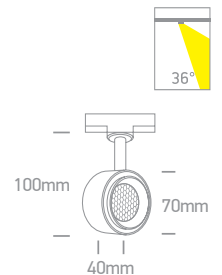

## The Honeycomb Range

65644T/W/W

**65644T** | 8W | COB LED | Dimmable | Aluminium

Complete with honeycomb.

IP20

65644T/B/W

65652T/W/W

**65652T** | 30W | COB LED | Die cast