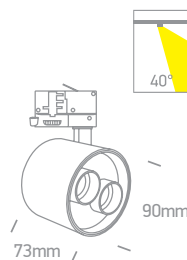

# Dark Light Tubes Track Lights

White

**65656AT** | 6W | SMD 5050 | Aluminium

DARK LIGHT  
IP20

90 CRI  
ADJUSTABLE  
3 YEAR  
LED BUILT IN  
CE

**65656BT** | 12W | SMD 5050 | Aluminium

DARK LIGHT  
IP20

90 CRI  
ADJUSTABLE  
3 YEAR  
LED BUILT IN  
CE