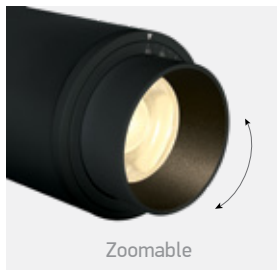

IP20

Order Code	Colour	Light Colour	CCT (K)	Watts	Lumen (lm)	Beam Angle	Input	Class		Notes
65650AT/B/W	Black	Warm white	3000K	15W	1500lm	20°-60°	230V		15	Complete with 350mA driver
65650BT/B/C	Black	Cool white	4000K	20W	2000lm	20°-60°	230V		15	Complete with 500mA driver
65650BT/B/W	Black	Warm white	3000K	20W	2000lm	20°-60°	230V		15	Complete with 500mA driver
65650CT/B/C	Black	Cool white	4000K	30W	3000lm	20°-60°	230V		15	Complete with 700mA driver
65650CT/B/W	Black	Warm white	3000K	30W	3000lm	20°-60°	230V		15	Complete with 700mA driver
65650T/B/W	Black	Warm white	3000K	30W	2300lm	20°-60°	230V		15	Complete with 750mA driver