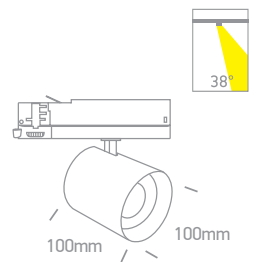

0750B/15 (15°) 0750B/24 (24°)

65660BTT/B/W

IP20

65660BTT | 35W | COB LED | TRIAC Dimmable | Aluminium

050300B/W White

050300B/BS Brass

050300BH/B Black with honeycomb

0750B/15 (15°) 0750B/24 (24°)