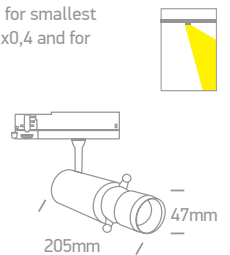

## Adjustable Shape Beam Zoomable

65668T | 12W | COB LED | Adjustable shape beam | Aluminium

IP20

Distance from wall for smallest diameter has ratio x0,4 and for the largest x0,6.

Order Code	Colour	Light Colour	CCT (K)	Watts	Lumen (lm)	Input	Class	Notes
65668T/B/W	Black	Warm white	3000K	12W	350lm	230V	10	Complete with 300mA driver