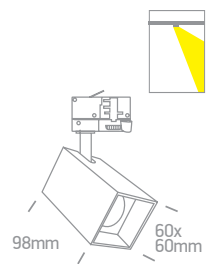

The Dark Light GU10 Range Square

65105NAT | 10W | MR16 | GU10 | Aluminium

CE 5 YEAR

DARK LIGHT
IP20

65105NAT | 10W | MR16 | GU10 | Aluminium

CE 5 YEAR

DARK LIGHT
IP20

Order Code	Colour	Reflector	Watts	Input	Class	Box	Notes
65105NAT/W	White	Black	10W	100-240V	⊕	12	-
65105NAT/B	Black	Brass	10W	100-240V	⊕	12	-