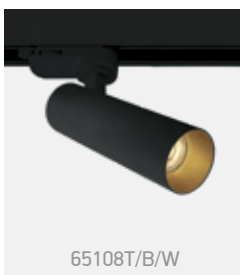

DARK LIGHT

IP20

65108AT/B/W

65108T/W/W

**65108T** | 8W | COB LED | Aluminium

DARK LIGHT

IP20

65108T/B/W