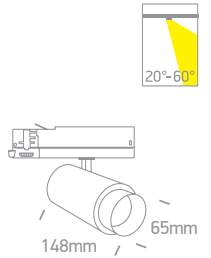

The COB Zoomable Cylinders Black

65650AT | 15W | COB LED | Adjustable beam 20° - 60° | Aluminium

90 CRI

5 YEAR

ADJUSTABLE

IP20

65650BT | 20W | COB LED | Adjustable beam 20° - 60° | Aluminium

90 CRI

5 YEAR

ADJUSTABLE

new
IP20

65650CT | 30W | COB LED | Adjustable beam 20° - 60° | Aluminium

90 CRI

5 YEAR

ADJUSTABLE

new
IP20

65650T | 30W | COB LED | Adjustable beam 20° - 60° | Aluminium

80 CRI

3 YEAR

ADJUSTABLE

IP20

Order Code	Colour	Light Colour	CCT (K)	Watts	Lumen (lm)	Beam Angle	Input	Class		Notes
65650AT/B/W	Black	Warm white	3000K	15W	1500lm	20°-60°	230V		15	Complete with 350mA driver
65650BT/B/C	Black	Cool white	4000K	20W	2000lm	20°-60°	230V		15	Complete with 500mA driver
65650BT/B/W	Black	Warm white	3000K	20W	2000lm	20°-60°	230V		15	Complete with 500mA driver
65650CT/B/C	Black	Cool white	4000K	30W	3000lm	20°-60°	230V		15	Complete with 700mA driver
65650CT/B/W	Black	Warm white	3000K	30W	3000lm	20°-60°	230V		15	Complete with 700mA driver
65650T/B/W	Black	Warm white	3000K	30W	2300lm	20°-60°	230V		15	Complete with 750mA driver