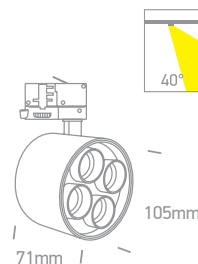

65656DT | 36W | SMD 5050 | Aluminium

DARK LIGHT
IP20

90 CRI
ADJUSTABLE
3 YEAR
LED BUILT IN
CE