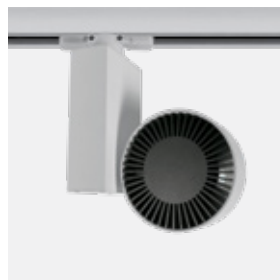

# The Black Heatsink Range

65628T | 15W | COB LED | Aluminium

IP20  
offer

65620TA | 15W | COB LED | Die cast

IP20  
offer

65620T | 20W | COB LED | Aluminium

IP20  
offer

Order Code	Colour	Light Colour	CCT (K)	Watts	Lumen (lm)	Beam Angle	Input	Class	Box	Notes
65628T/W/W	White	Warm white	3000K	15W	1095lm	45°	230V	⊕	12	Complete with 400mA driver
65620TA/W/W	White	Warm white	3000K	15W	1095lm	45°	230V	⊕	12	Complete with 400mA driver
65620T/W/W	White	Warm white	3000K	20W	1460lm	45°	230V	⊕	12	Complete with 500mA driver