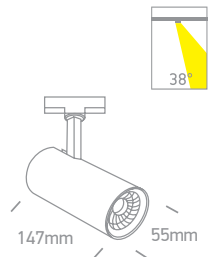

65642BT | 20W | COB LED | Aluminium