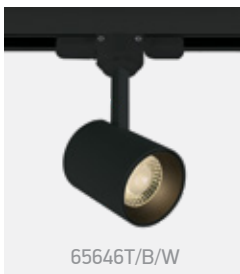

# The COB Compact Cylinder Range

65524T/W/W

**65524T** | 8W | COB LED | Aluminium

IP20

65524T/B/W

65108AT/W/W

**65108AT** | 9W | COB LED | Aluminium

new