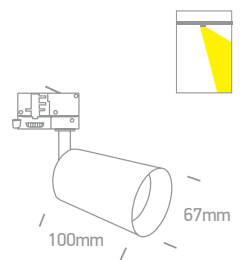

65105CT | 10W | MR16 | GU10 | Aluminium

CE 5 YEAR

DARK LIGHT
IP20