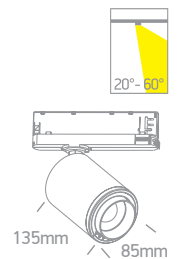

Order Code	Colour	Light Colour	CCT (K)	Watts	Lumen (lm)	Beam Angle	Input	Class		Notes
65650AT/W/W	White	Warm white	3000K	15W	1500lm	20°-60°	230V		15	Complete with 350mA driver
65650BT/W/C	White	Cool white	4000K	20W	2000lm	20°-60°	230V		15	Complete with 500mA driver
65650BT/W/W	White	Warm white	3000K	20W	2000lm	20°-60°	230V		15	Complete with 500mA driver
65650CT/W/C	White	Cool white	4000K	30W	3000lm	20°-60°	230V		15	Complete with 700mA driver
65650CT/W/W	White	Warm white	3000K	30W	3000lm	20°-60°	230V		15	Complete with 700mA driver