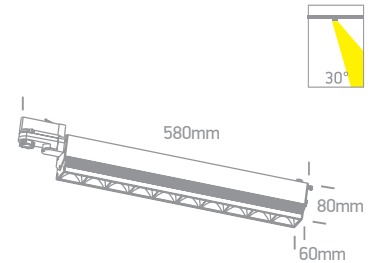

# Adjustable LED Linear Track Light

65024T/W/W

IP20

**65024T** | 10x5W | COB LED | Linear track light | Aluminium + plastic

65024T/B/C

65026T/W/C

IP20

**65026T** | 40W | SMD 2835 | Linear track light | Aluminium + plastic