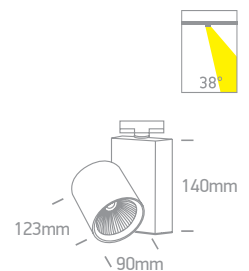

65614NT/W/C

IP20

65614NT | 42W | COB LED | Aluminium