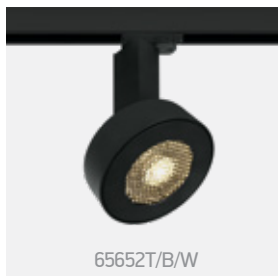

65652T/B/W