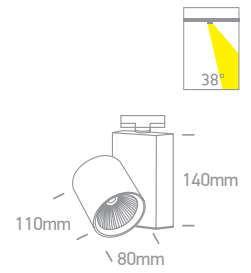

65612NT | 30W | COB LED | Aluminium