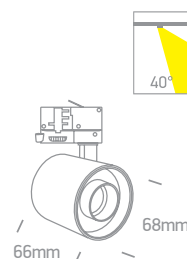

# Dark Light Tubes Track Lights

White

**65656AT** | 6W | SMD 5050 | Aluminium

DARK LIGHT  
IP20

90 CRI  
ADJUSTABLE  
3 YEAR  
LED BUILT IN  
CE

**65656BT** | 12W | SMD 5050 | Aluminium

DARK LIGHT  
IP20

90 CRI  
ADJUSTABLE  
3 YEAR  
LED BUILT IN  
CE