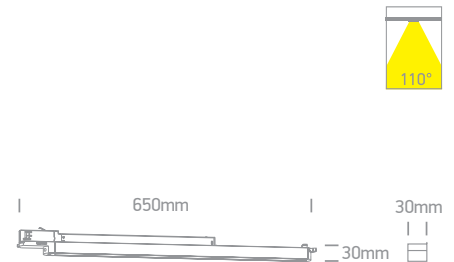

65025T/W/W

IP20

65025T | 25W | SMD 2835 | Linear track light | Aluminium + PC