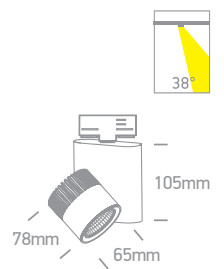

# The COB Dark Light Range

65610AT | 10W | COB LED | Aluminium

65610AT | 10W | COB LED | Aluminium

Order Code	Colour	Light Colour	CCT (K)	Watts	Lumen (lm)	Beam Angle	Input	Class		Notes
65610AT/W/C	White	Cool white	4000K	10W	800lm	38°	230V		20	Complete with 300mA driver
65610AT/W/W	White	Warm white	3000K	10W	800lm	38°	230V		20	Complete with 300mA driver
65610AT/B/W	Black	Warm white	3000K	10W	800lm	38°	230V		20	Complete with 300mA driver