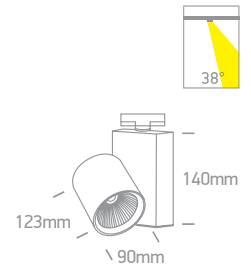

65614NT | 42W | COB LED | Aluminium