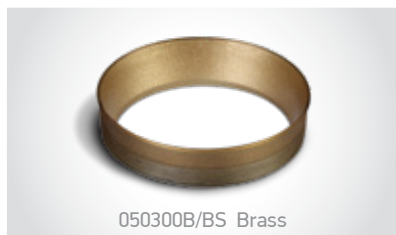

65660BTL | 35W | COB LED | Push to DIM | DALI | Aluminium

Use standard 3 phase track.