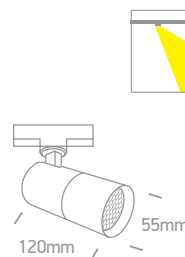

65522T/W

DARK LIGHT

IP20

65522T/B

Removable honeycomb.

**65519T** | 10W | MR16 | GU10 | Aluminium

IP20

Suitable for GU10 LED lamp.