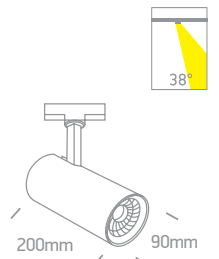

## Black

65642AT | 10W | COB LED | Aluminium

65642BT | 20W | COB LED | Aluminium

65642CT | 30W | COB LED | Aluminium

Order Code	Colour	Light Colour	CCT (K)	Watts	Lumen (lm)	Beam Angle	Input	Class	📦	Notes
65642AT/B/C	Black	Cool white	4000K	10W	900lm	38°	230V	⚡	24	Complete with 250mA driver
65642AT/B/W	Black	Warm white	3000K	10W	900lm	38°	230V	⚡	24	Complete with 250mA driver
65642BT/B/C	Black	Cool white	4000K	20W	1800lm	38°	230V	⚡	18	Complete with 500mA driver
65642BT/B/W	Black	Warm white	3000K	20W	1800lm	38°	230V	⚡	18	Complete with 500mA driver
65642CT/B/C	Black	Cool white	4000K	30W	2700lm	38°	230V	⚡	15	Complete with 750mA driver
65642CT/B/W	Black	Warm white	3000K	30W	2700lm	38°	230V	⚡	15	Complete with 750mA driver