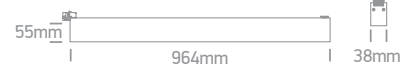

**new**  
IP20

65028BT/B/V

65028CT/W/V

65028CT | 48W | LED | Linear track light | Aluminium + PC

**new**  
IP20

65028CT/B/V

Order Code	Colour	Light Colour	CCT (K)	Watts	Lumen (lm)	Beam Angle	Input	Class		Notes
65028AT/W/V	White	CCT V	3000K-4200K-6500K	24W	2400lm	90°	230V		20	Complete with 600mA driver
65028AT/B/V	Black	CCT V	3000K-4200K-6500K	24W	2400lm	90°	230V		20	Complete with 600mA driver
65028BT/W/V	White	CCT V	3000K-4200K-6500K	36W	3600lm	90°	230V		15	Complete with 800mA driver
65028BT/B/V	Black	CCT V	3000K-4200K-6500K	36W	3600lm	90°	230V		15	Complete with 800mA driver
65028CT/W/V	White	CCT V	3000K-4200K-6500K	48W	4800lm	90°	230V		12	Complete with 800mA driver
65028CT/B/V	Black	CCT V	3000K-4200K-6500K	48W	4800lm	90°	230V		12	Complete with 800mA driver