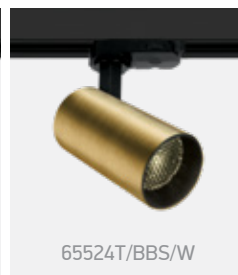

65524T/W/W

**65524T** | 12W | COB LED | Aluminium

DARK LIGHT

IP20

65524T/B/W

65524T/BBS/W

Order Code	Colour	Reflector	Light Colour	CCT (K)	Watts	Lumen (lm)	Beam Angle	Input	Class	📦	Notes
65646T/W/W	White	Black	Warm white	3000K	8W	650lm	36°	230V	⌚	24	AC LED
65646T/B/W	Black	Black	Warm white	3000K	8W	650lm	36°	230V	⌚	24	AC LED
65108AT/W/W	White	Black	Warm white	3000K	9W	750lm	36°	230V	⌚	30	Complete with 200mA dimmable driver
65108AT/B/W	Black	Black	Warm white	3000K	9W	750lm	36°	230V	⌚	30	Complete with 200mA dimmable driver
65108T/W/W	White	Black	Warm white	3000K	8W	560lm	36°	230V	⌚	24	Complete with 300mA dimmable driver
65108T/B/W	Black	Brass	Warm white	3000K	8W	560lm	36°	230V	⌚	24	Complete with 300mA dimmable driver
65524T/W/W	White	Black	Warm white	3000K	12W	1080lm	36°	230V	⌚	24	Complete with 250mA driver
65524T/B/W	Black	Black	Warm white	3000K	12W	1080lm	36°	230V	⌚	24	Complete with 250mA driver
65524T/BBS/W	Brushed brass	Black	Warm white	3000K	12W	1080lm	36°	230V	⌚	24	Complete with 250mA driver