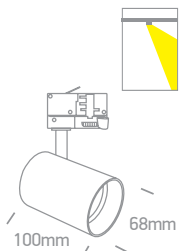

65105NT/BBS

65105NT | 10W | MR16 | GU10 | Aluminium