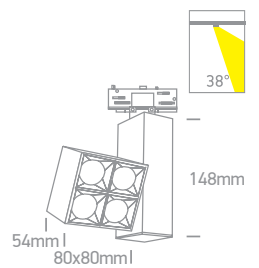

# Mirror Square Track Lights

Die cast

65406BT | 15W | LED | Die cast

IP20

65906BT | 30W | LED | Die cast

IP20

65906BT/B/W

Order Code	Colour	Light Colour	CCT (K)	Watts	Lumen (lm)	Beam Angle	Input	Class	Box	Notes
65406BT/W/W	White	Warm white	3000K	15W	1200lm	38°	230V	⊕	24	Complete with 350mA driver
65906BT/W/W	White	Warm white	3000K	30W	2400lm	38°	230V	⊕	16	Complete with 700mA driver
65906BT/B/W	Black	Warm white	3000K	30W	2400lm	38°	230V	⊕	16	Complete with 700mA driver