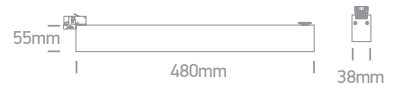

65028CT/W/V

65028CT | 48W | LED | Linear track light | Aluminium + PC