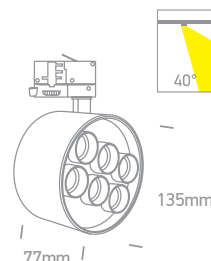

Order Code	Colour	Light Colour	CCT (K)	Watts	Lumen (lm)	Beam Angle	Input	Class	Box	Notes
65656AT/W/W	White	Warm white	3000K	6W	480lm	40°	230V	⊕	28	Complete with 150mA driver
65656BT/W/W	White	Warm white	3000K	12W	960lm	40°	230V	⊕	20	Complete with 300mA driver
65656CT/W/W	White	Warm white	3000K	24W	1920lm	40°	230V	⊕	20	Complete with 700mA driver
65656DT/W/W	White	Warm white	3000K	36W	2880lm	40°	230V	⊕	15	Complete with 850mA driver