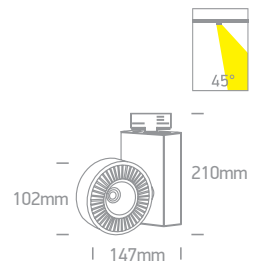

# The Black Heatsink Range

65628T | 15W | COB LED | Aluminium

IP20  
offer

65620TA | 15W | COB LED | Die cast

IP20  
offer

65620T | 20W | COB LED | Aluminium

IP20  
offer

Order Code	Colour	Light Colour	CCT (K)	Watts	Lumen (lm)	Beam Angle	Input	Class	Box	Notes
65628T/W/W	White	Warm white	3000K	15W	1095lm	45°	230V	⊕	12	Complete with 400mA driver
65620TA/W/W	White	Warm white	3000K	15W	1095lm	45°	230V	⊕	12	Complete with 400mA driver
65620T/W/W	White	Warm white	3000K	20W	1460lm	45°	230V	⊕	12	Complete with 500mA driver