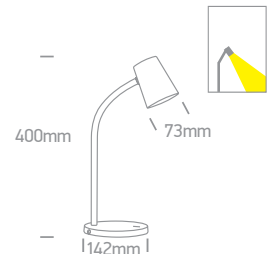

61110A | 10W | MR16 | GU10 | ABS

61110A/W

new
IP20

61110A/B

Order Code	Colour	Light Colour	CCT (K)	Watts	Lumen (lm)	Input	Class	Box	Notes
61108/W/V	White	CCT V	3000K-4000K- 6500K	5,5W	300lm	230V / 12V	□	8	With EU plug
61108/B/V	Black	CCT V	3000K-4000K-6500K	5,5W	300lm	230V / 12V	□	8	With EU plug
61110/W/W	White	Warm white	3000K	5W	200lm	230V / 12V	□	12	With EU plug
61110/B/W	Black	Warm white	3000K	5W	200lm	230V / 12V	□	12	With EU plug
61110A/W	White	-	-	10W	-	100-240V	□	12	With EU plug
61110A/B	Black	-	-	10W	-	100-240V	□	12	With EU plug