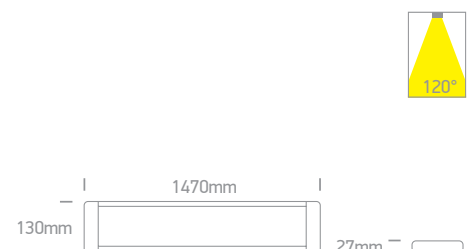

The LED Linear Range

38248M | 48W | SMD 2835 | Aluminium + Plastic

IP20

Order Code	Colour	Light Colour	CCT (K)	Watts	Lumen (lm)	Input	Class	Notes
38248M/W/W	White	Warm white	3000K	48W	4200lm	230V	□	Complete with driver

38250M | 50W | SMD 2835 | Aluminium + Plastic

new
IP20

Order Code	Colour	Light Colour	CCT (K)	Watts	Lumen (lm)	Beam Angle	Input	Class	📦	Notes
38225M/W/V	White	CCT V	3000K-4000K-6500K	25W	2250lm	120°	230V	⚡	8	Complete with driver
38248M/W/V	White	CCT V	3000K-4000K-6500K	48W	4320lm	120°	230V	⚡	6	Complete with driver
38250M/W/V	White	CCT V	3000K-4000K-6500K	50W	4500lm	120°	230V	⚡	6	Complete with driver