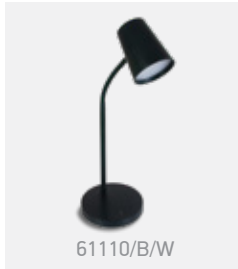

Reading LED Lamps

61108 | 5,5W | SMD LED | Dimmable | Aluminium

new
IP20

61110 | 5W | SMD LED | Dimmable | ABS

new
IP20

61110/B/W

61110A | 10W | MR16 | GU10 | ABS

new
IP20

Order Code	Colour	Light Colour	CCT (K)	Watts	Lumen (lm)	Input	Class	Box	Notes
61108/W/V	White	CCT V	3000K-4000K- 6500K	5,5W	300lm	230V / 12V	□	8	With EU plug
61108/B/V	Black	CCT V	3000K-4000K-6500K	5,5W	300lm	230V / 12V	□	8	With EU plug
61110/W/W	White	Warm white	3000K	5W	200lm	230V / 12V	□	12	With EU plug
61110/B/W	Black	Warm white	3000K	5W	200lm	230V / 12V	□	12	With EU plug
61110A/W	White	-	-	10W	-	100-240V	□	12	With EU plug
61110A/B	Black	-	-	10W	-	100-240V	□	12	With EU plug