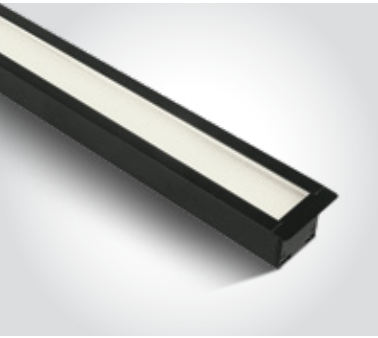

38145AR | 40W | SMD 2835 | Recessed linear system | Aluminium

Can be connected in line.

LED BUILT IN
90 CRI
3 YEAR
UGR19

IP20