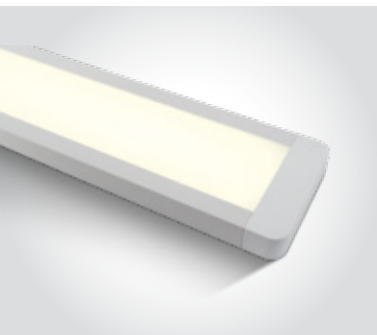

The LED Linear Range

CCT V

new
IP20

new
IP20

new
IP20

Order Code	Colour	Light Colour	CCT (K)	Watts	Lumen (lm)	Beam Angle	Input	Class	📦	Notes
38225M/W/V	White	CCT V	3000K-4000K-6500K	25W	2250lm	120°	230V	⚡	8	Complete with driver
38248M/W/V	White	CCT V	3000K-4000K-6500K	48W	4320lm	120°	230V	⚡	6	Complete with driver
38250M/W/V	White	CCT V	3000K-4000K-6500K	50W	4500lm	120°	230V	⚡	6	Complete with driver