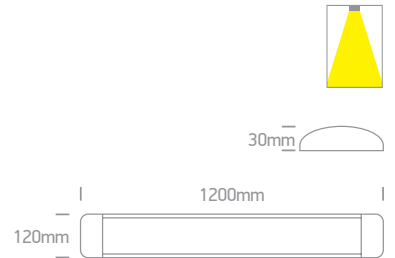

Order Code	Colour	Light Colour	CCT (K)	Watts	Lumen (lm)	Input	Class	Notes
38120L/W/C	White	Cool white	4000K	20W	1800lm	230V	⊕	Complete with driver
38120L/W/W	White	Warm white	3000K	20W	1700lm	230V	⊕	Complete with driver
38135L/W/C	White	Cool white	4000K	35W	3100lm	230V	⊕	Complete with driver
38135L/W/W	White	Warm white	3000K	35W	3000lm	230V	⊕	Complete with driver
38248L/W/C	White	Cool white	4000K	48W	4300lm	230V	⊕	Complete with driver
38248L/W/W	White	Warm white	3000K	48W	4200lm	230V	⊕	Complete with driver