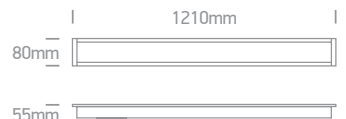

Order Code	Colour	Light Colour	CCT (K)	Watts	Lumen (lm)	Input	Class				Notes
38145AR/W/C	White	Cool white	4000K	40W	3800lm	230V		1200x37mm	80mm	12	Complete with 1000mA driver
38145AR/W/W	White	Warm white	3000K	40W	3800lm	230V		1200x37mm	80mm	12	Complete with 1000mA driver
38145AR/B/C	Black	Cool white	4000K	40W	3800lm	230V		1200x37mm	80mm	12	Complete with 1000mA driver
38145AR/B/W	Black	Warm white	3000K	40W	3800lm	230V		1200x37mm	80mm	12	Complete with 1000mA driver
38150AR/W/C	White	Cool white	4000K	40W	3600lm	230V		1200x68mm	80mm	12	Complete with 1000mA driver
38150AR/W/W	White	Warm white	3000K	40W	3600lm	230V		1200x68mm	80mm	12	Complete with 1000mA driver