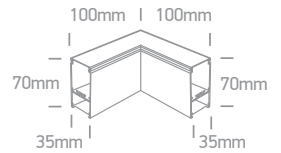

050170 | 3m Suspension kit for 38150A, 38150B, 38150BU, 38150C, 38151A, 38160A & 38161A