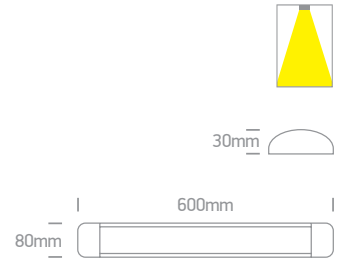

38135L | 35W | SMD 2835 | Aluminium + PC

IP20