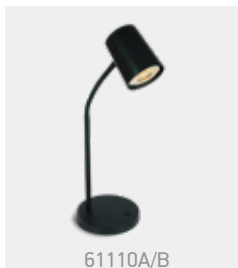

61110A | 10W | MR16 | GU10 | ABS

61110A/W

new
IP20

61110A/B

Order Code	Colour	Light Colour	CCT (K)	Watts	Lumen (lm)	Input	Class	Box	Notes
61108/W/V	White	CCT V	3000K-4000K- 6500K	5,5W	300lm	230V / 12V	□	8	With EU plug
61108/B/V	Black	CCT V	3000K-4000K-6500K	5,5W	300lm	230V / 12V	□	8	With EU plug
61110/W/W	White	Warm white	3000K	5W	200lm	230V / 12V	□	12	With EU plug
61110/B/W	Black	Warm white	3000K	5W	200lm	230V / 12V	□	12	With EU plug
61110A/W	White	-	-	10W	-	100-240V	□	12	With EU plug
61110A/B	Black	-	-	10W	-	100-240V	□	12	With EU plug