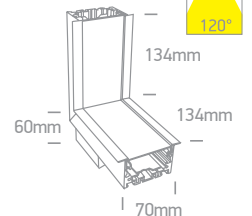

IP20

38152RL | 10W | SMD 2835 | Ceiling to wall corner for 38152R | Aluminium

LED BUILT IN
90 CRI
CE
3 YEAR

38152RL/W/W

Complete with 4pcs fixing clips & 4pcs connectors.

Order Code	Colour	Light Colour	CCT (K)	Watts	Lumen (lm)	Beam Angle	Input	Class	Icon	Icon	Icon	Notes
38152R/W/C	White	Cool white	4000K	40W	3600lm	120°	230V	⊕	Lighting	Height	Box	Complete with 1000mA driver
38152R/W/W	White	Warm white	3000K	40W	3600lm	120°	230V	⊕	Lighting	Height	Box	Complete with 1000mA driver
38152R/B/W	Black	Warm white	3000K	40W	3600lm	120°	230V	⊕	Lighting	Height	Box	Complete with 1000mA driver
38152RC/W/C	White	Cool white	4000K	8W	720lm	120°	230V	⊕	Lighting	Height	Box	Complete with 200mA driver
38152RC/W/W	White	Warm white	3000K	8W	720lm	120°	230V	⊕	Lighting	Height	Box	Complete with 200mA driver
38152RL/W/C	White	Cool white	4000K	10W	900lm	120°	230V	⊕	Lighting	Height	Box	Complete with 200mA driver
38152RL/W/W	White	Warm white	3000K	10W	900lm	120°	230V	⊕	Lighting	Height	Box	Complete with 200mA driver