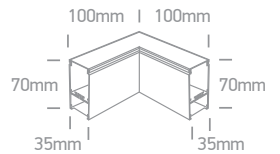

050170 | 3m Suspension kit for 38150A, 38150B, 38150BU, 38150C, 38151A, 38160A & 38161A

1

CE

Order Code	Colour	Light Colour	CCT (K)	Watts	Lumen (lm)	Input	Class			Notes
050170D/W/C	White	Cool white	4000K	8W	680lm	230V		150cm	10	Complete with 250mA driver
050170D/W/W	White	Warm white	3000K	8W	680lm	230V		150cm	10	Complete with 250mA driver
050170D/B/C	Black	Cool white	4000K	8W	680lm	230V		150cm	10	Complete with 250mA driver
050170D/B/W	Black	Warm white	3000K	8W	680lm	230V		150cm	10	Complete with 250mA driver