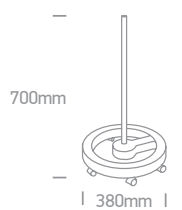

Order Code	Colour	Light Colour	CCT (K)	Watts	Lumen (lm)	Input	Class		Notes
61066/W	White	Daylight	6000K	8W	760lm	230V		4	Complete with driver