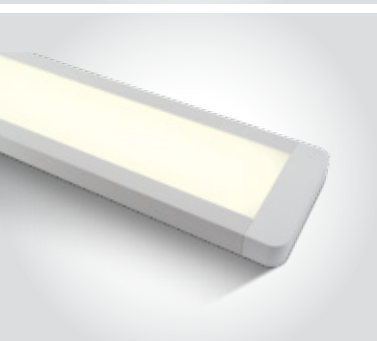

38248M | 48W | SMD 2835 | Aluminium + Plastic

new
IP20