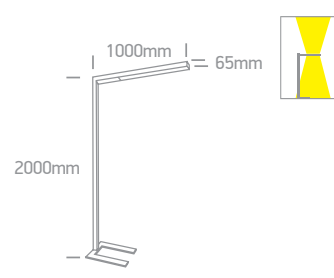

The Office Floor Stand Range Aluminium

36002 | 60W | LED | Touch switch | Aluminium

EU Plug.

36004 | 75W | LED | Touch switch | Aluminium

EU Plug.

Order Code	Colour	Light Colour	CCT (K)	Watts	Lumen (lm)	Input	Class		Notes
36002/W/C	White	Cool white	4000K	60W	8000lm	230V	⊕	1	Complete with 2x700mA drivers
36002/B/C	Black	Cool white	4000K	60W	8000lm	230V	⊕	1	Complete with 2x700mA drivers
36004/W/C	White	Cool white	4000K	75W	9700lm	230V	⊕	1	Complete with 700mA + 1200mA drivers
36004/B/C	Black	Cool white	4000K	75W	9700lm	230V	⊕	1	Complete with 700mA + 1200mA drivers