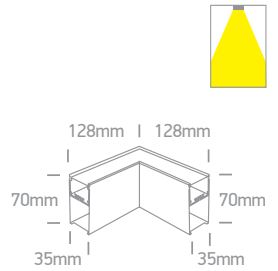

IP20

38150E | 1m Profile for 38150A, 38150B, 38150BU, 38150C & 38151A

Can be connected in line.

5

YEAR

12

CE