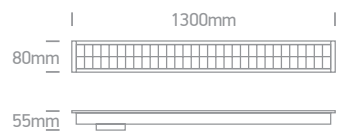

3
YEAR

38150BR/B/C

Complete with 6pcs fixing clips, 4pcs connectors & 2pcs end caps.

BAL
DRIVER
Page 763

Order Code	Colour	Light Colour	CCT (K)	Watts	Lumen (lm)	Beam Angle	Input	Class				Notes
38150BR/W/C	White	Cool white	4000K	40W	4000lm	34°	230V		1280x68mm	80mm	12	Complete with 1000mA driver
38150BR/W/W	White	Warm white	3000K	40W	4000lm	34°	230V		1280x68mm	80mm	12	Complete with 1000mA driver
38150BR/B/C	Black	Cool white	4000K	40W	4000lm	34°	230V		1280x68mm	80mm	12	Complete with 1000mA driver
38150BR/B/W	Black	Warm white	3000K	40W	4000lm	34°	230V		1280x68mm	80mm	12	Complete with 1000mA driver