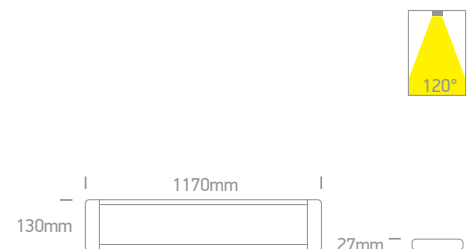

The LED Linear Range

38248M | 48W | SMD 2835 | Aluminium + Plastic

IP20

Order Code	Colour	Light Colour	CCT (K)	Watts	Lumen (lm)	Input	Class	Notes
38248M/W/W	White	Warm white	3000K	48W	4200lm	230V	□	Complete with driver

38250M | 50W | SMD 2835 | Aluminium + Plastic

new
IP20

Order Code	Colour	Light Colour	CCT (K)	Watts	Lumen (lm)	Beam Angle	Input	Class	📦	Notes
38225M/W/V	White	CCT V	3000K-4000K-6500K	25W	2250lm	120°	230V	⚡	8	Complete with driver
38248M/W/V	White	CCT V	3000K-4000K-6500K	48W	4320lm	120°	230V	⚡	6	Complete with driver
38250M/W/V	White	CCT V	3000K-4000K-6500K	50W	4500lm	120°	230V	⚡	6	Complete with driver