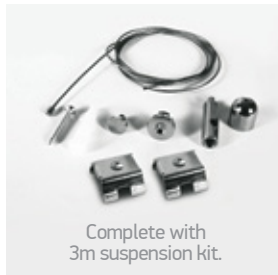

Order Code	Colour	Light Colour	CCT (K)	Watts	Lumen (lm)	Input	Class	Box	Notes
38140AU/W/C	White	Cool white	4000K	40W	3600lm	230V	⊕	12	Complete with 900mA driver
38140AU/W/W	White	Warm white	3000K	40W	3600lm	230V	⊕	12	Complete with 900mA driver
38140AU/B/C	Black	Cool white	4000K	40W	3600lm	230V	⊕	12	Complete with 900mA driver
38140AU/B/W	Black	Warm white	3000K	40W	3600lm	230V	⊕	12	Complete with 900mA driver