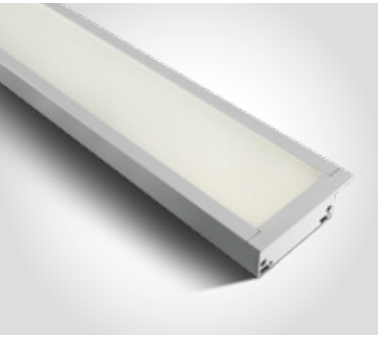

38150AR | 40W | SMD 2835 | Recessed linear system | Aluminium

Can be connected in line.

LED BUILT IN
90 CRI
3 YEAR
UGR19

IP20