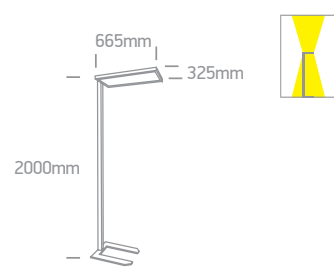

36004 | 75W | LED | Touch switch | Aluminium

EU Plug.