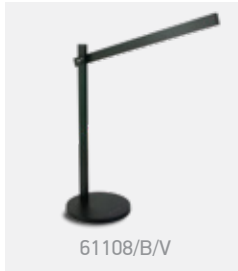

Reading LED Lamps

61108 | 5,5W | SMD LED | Dimmable | Aluminium

new
IP20

61108/B/V

61110 | 5W | SMD LED | Dimmable | ABS

new
IP20

61110A | 10W | MR16 | GU10 | ABS

new
IP20

Order Code	Colour	Light Colour	CCT (K)	Watts	Lumen (lm)	Input	Class	Box	Notes
61108/W/V	White	CCT V	3000K-4000K- 6500K	5,5W	300lm	230V / 12V	□	8	With EU plug
61108/B/V	Black	CCT V	3000K-4000K-6500K	5,5W	300lm	230V / 12V	□	8	With EU plug
61110/W/W	White	Warm white	3000K	5W	200lm	230V / 12V	□	12	With EU plug
61110/B/W	Black	Warm white	3000K	5W	200lm	230V / 12V	□	12	With EU plug
61110A/W	White	-	-	10W	-	100-240V	□	12	With EU plug
61110A/B	Black	-	-	10W	-	100-240V	□	12	With EU plug