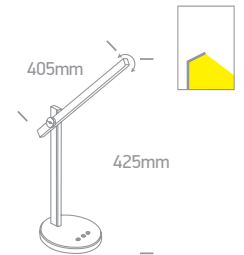

Reading LED Lamps

61108 | 5,5W | SMD LED | Dimmable | Aluminium

new
IP20

61110 | 5W | SMD LED | Dimmable | ABS

new
IP20

61110A | 10W | MR16 | GU10 | ABS

new
IP20

Order Code	Colour	Light Colour	CCT (K)	Watts	Lumen (lm)	Input	Class	Box	Notes
61108/W/V	White	CCT V	3000K-4000K- 6500K	5,5W	300lm	230V / 12V	□	8	With EU plug
61108/B/V	Black	CCT V	3000K-4000K-6500K	5,5W	300lm	230V / 12V	□	8	With EU plug
61110/W/W	White	Warm white	3000K	5W	200lm	230V / 12V	□	12	With EU plug
61110/B/W	Black	Warm white	3000K	5W	200lm	230V / 12V	□	12	With EU plug
61110A/W	White	-	-	10W	-	100-240V	□	12	With EU plug
61110A/B	Black	-	-	10W	-	100-240V	□	12	With EU plug