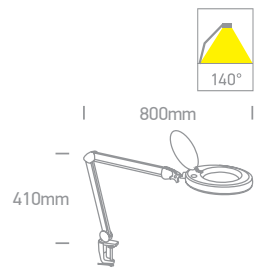

Office & Kitchen

Pages 345-360

11

The Magnifying Lens LED Lamp

61066 | 8W | SMD 2835 | Plastic

Magnifying lens.

LED BUILT IN 80 CRI
 ADJUSTABLE CE 2 YEAR

IP20