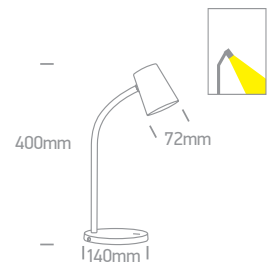

61110A | 10W | MR16 | GU10 | ABS

61110A/W

new
IP20

61110A/B

Order Code	Colour	Light Colour	CCT (K)	Watts	Lumen (lm)	Input	Class	Box	Notes
61108/W/V	White	CCT V	3000K-4000K- 6500K	5,5W	300lm	230V / 12V	□	8	With EU plug
61108/B/V	Black	CCT V	3000K-4000K-6500K	5,5W	300lm	230V / 12V	□	8	With EU plug
61110/W/W	White	Warm white	3000K	5W	200lm	230V / 12V	□	12	With EU plug
61110/B/W	Black	Warm white	3000K	5W	200lm	230V / 12V	□	12	With EU plug
61110A/W	White	-	-	10W	-	100-240V	□	12	With EU plug
61110A/B	Black	-	-	10W	-	100-240V	□	12	With EU plug