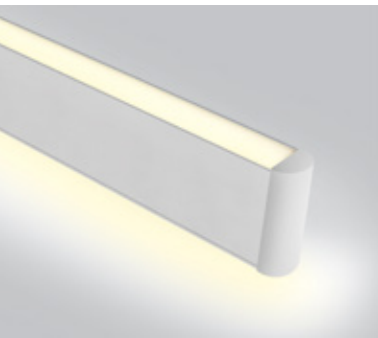

IP20

38140AU | 40W Downlight + Uplight | SMD 2835 | Linear suspended | Aluminium