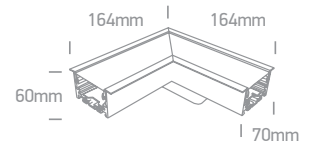

38152RL/W/C

IP20

38152RL | 10W | SMD 2835 | Ceiling to wall corner for 38152R | Aluminium

LED BUILT IN
90 CRI
CE
3 YEAR