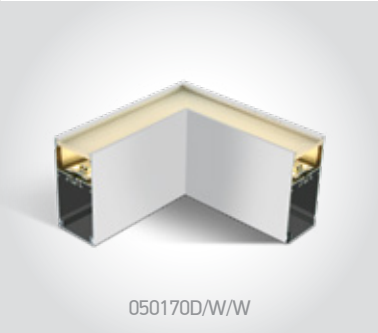

LED Linear Accessories

Medium size

IP20

050170D | 8W | SMD 2835 | Corner for 38150A & 38151A | Diffuser | Aluminium

90

CRI

UGR19

3

YEAR