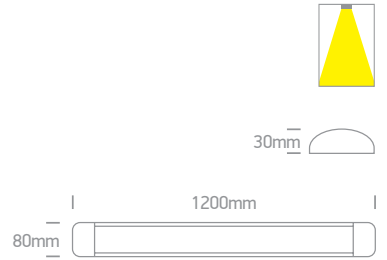

38248L | 48W | SMD 2835 | Aluminium + PC

IP20