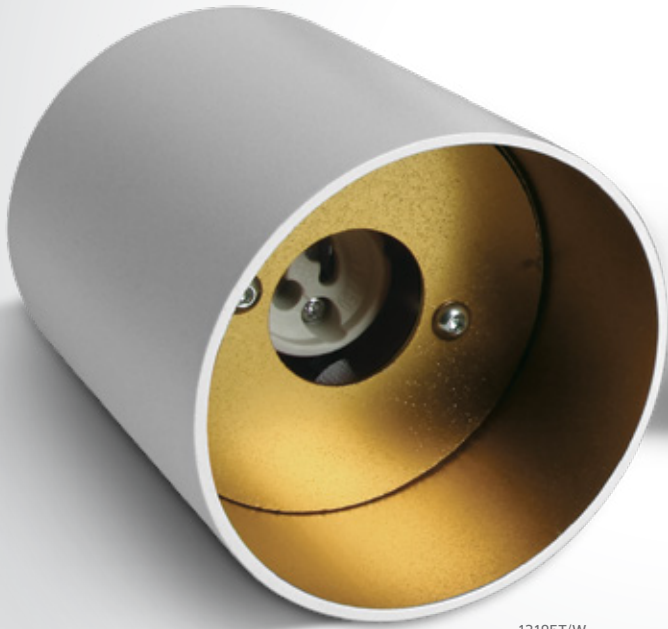

GU10 Decorative Cubes Aluminium

12105T/W