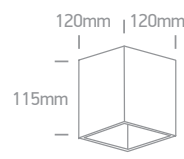

Order Code	Colour	Watts	Input	Class		Notes
12144/W	White	15W	100-240V		20	-
12144/B	Black	15W	100-240V		20	-
12144A/B	Black	15W	100-240V		20	-