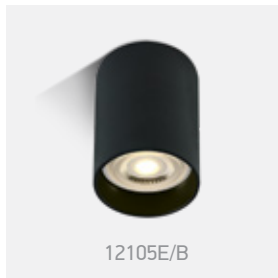

offer

Order Code	Colour	Watts	Input	Class		Notes
12132/AL	Aluminium	10W	100-240V		50	-
12126/AL	Aluminium	10W	100-240V		20	-
12124/AL	Aluminium	10W	100-240V		12	-
12134/B	Black	10W	100-240V		20	-
12134/AL	Aluminium	10W	100-240V		20	-
12120/AL	Aluminium	25W	100-240V		4	-

# The Dark Light Cylinders Aluminium

12105E | 10W | MR16 | GU10 | Aluminium

DARK LIGHT  
IP20

12105E/B

| 56mm |

12105E/W

12105AL | 10W | MR16 | GU10 | Aluminium

DARK LIGHT  
IP20