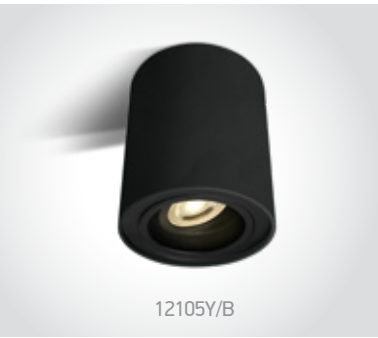

The GU10 Adjustable Cylinders

Aluminium

12105Y | 10W | MR16 | GU10 | Aluminium