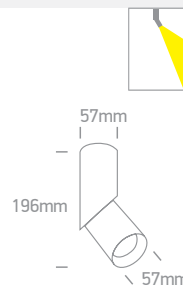

12105E6 | 10W | MR16 | GU10 | Die cast