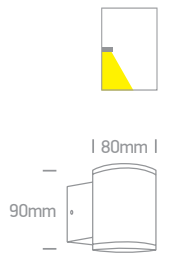

# The GU10 Outdoor Wall Lights

Die cast

67400A/W

67400A | 10W | MR16 | GU10 | Die cast

67400A/AN

67400A/B

67400A/G

67400A/BR