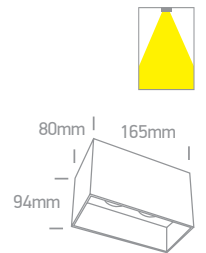

Order Code	Colour	Reflector	Watts	Input	Class		Notes
12105TA/W	White	Brass	10W	100-240V		20	-
12105TA/B	Black	Brass	10W	100-240V		20	-
12205TA/W	White	Brass	2x10W	100-240V		20	-