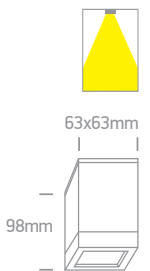

The GU10 Outdoor Cube Lights

67130D | 10W | MR16 | GU10 | Die cast

IP54

67130DD | 10W | MR16 | GU10 | Aluminium

DARK LIGHT
IP54

Order Code	Colour	Watts	Input	Class		Notes
67130D/AN	Anthracite	10W	100-240V		20	-
67130D/B	Black	10W	100-240V		20	-
67130D/G	Grey	10W	100-240V		20	-
67130DD/W	White	10W	100-240V		18	-
67130DD/AN	Anthracite	10W	100-240V		18	-