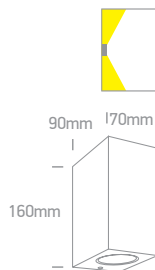

Order Code	Colour	Watts	Input	Class		Notes
67142H/W	White	6W	100-240V		20	-
67142H/AN	Anthracite	6W	100-240V		20	-
67142H/B	Black	6W	100-240V		20	-
67142K/W	White	2x6W	100-240V		20	-
67142K/AN	Anthracite	2x6W	100-240V		20	-
67142K/B	Black	2x6W	100-240V		20	-