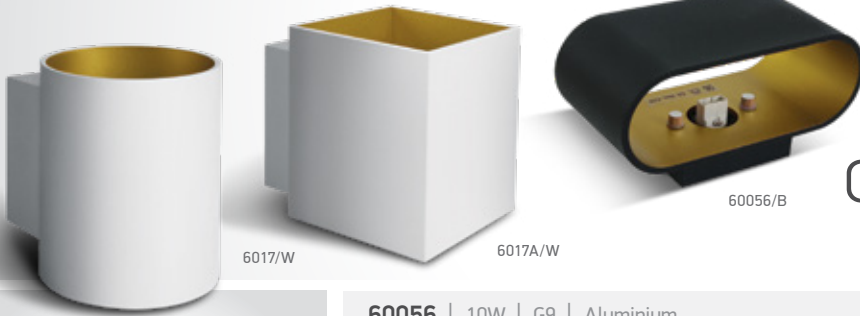

Suitable for GU10 LED lamps.

**6005** | 10W | MR16 | GU10 | Die cast

IP20

offer

Suitable for GU10 LED lamp.

Order Code	Colour	Watts	Input	Class		Notes
6017G/AL	Aluminium	40W	100-240V		20	-
6022/AL	Aluminium	2x10W	100-240V		25	-
6005/G	Grey	10W	100-240V		20	-