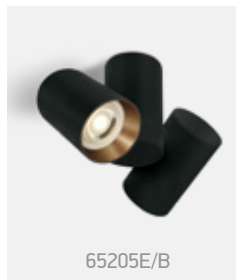

# Decorative Directional Spots

GU10

**65105E** | 10W | MR16 | GU10 | Aluminium

Complete with black & brass reflectors.

**65205E** | 2x10W | MR16 | GU10 | Aluminium

Complete with black & brass reflectors.

**65105EA** | 10W | MR16 | GU10 | Aluminium