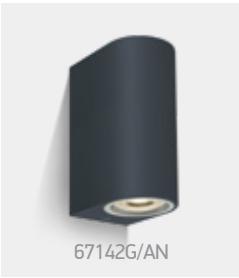

# The GU10 Outdoor Cylinder Lights

ABS + PC

**67142F** | 6W | MR16 | GU10 | ABS + PC

67142F/W

67142F/AN

67142F/B

**67142G** | 2x6W | MR16 | GU10 | ABS + PC

67142G/W