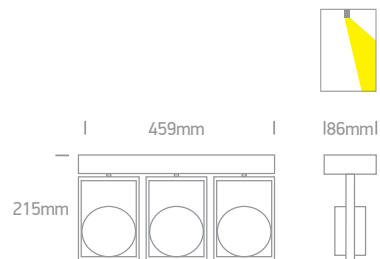

# The R111 GU10 Spots

Natural aluminium

62310A | 3x75W | R111 | GU10 | Natural aluminium

IP20  
offer

Order Code	Colour	Watts	Input	Class		Notes
62310A/AL	Aluminium	3x75W	100-240V	⊕	4	-