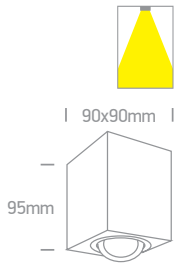

IP20

12105AC | 10W | MR16 | GU10 | Aluminium