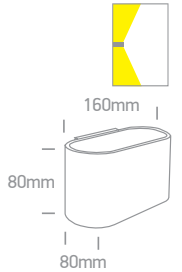

G9 Decorative Wall Lights

Aluminium

60056 | 10W | G9 | Aluminium

IP20

6017 | 10W | G9 | Aluminium

IP20

6017A | 10W | G9 | Aluminium

IP20

6030 | 10W | G9 | Mirror reflector | Aluminium

IP20

Order Code	Colour	Reflector	Watts	Input	Class		Notes
60056/W	White	Brass	10W	100-240V		20	-
60056/B	Black	Brass	10W	100-240V		20	-
6017/W	White	Brass	10W	100-240V		20	-
6017/B	Black	Brass	10W	100-240V		20	-
6017A/W	White	Brass	10W	100-240V		20	-
6017A/B	Black	Brass	10W	100-240V		20	-
6030/W	White	White	10W	100-240V		20	-
6030/B	Black	Black	10W	100-240V		20	-