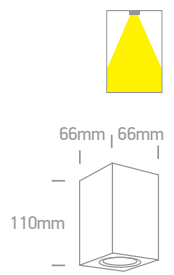

67142D | 6W | MR16 | GU10 | ABS + PC

3
YEAR

IP65

Suitable for GU10 LED lamp.