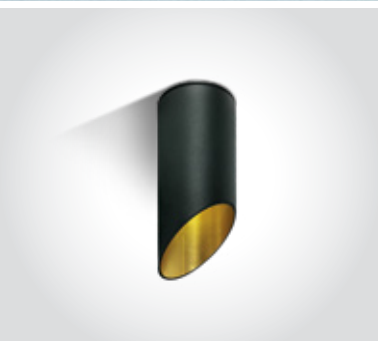

# Decorative Cut Cylinders Aluminium

**12105E1** | 10W | MR16 | GU10 | Aluminium

DARK LIGHT  
IP20

**12105E2** | 10W | MR16 | GU10 | Aluminium

12105E2/B/GL

DARK LIGHT  
IP20

12105E2/W/B

**12105E3** | 10W | MR16 | GU10 | Aluminium