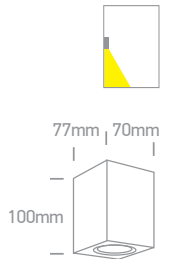

# The GU10 Outdoor Wall Cube Lights

Die cast

67426/AN

67426 | 10W | MR16 | GU10 | Die cast

IP65

67426/W

67426/B

67426/G