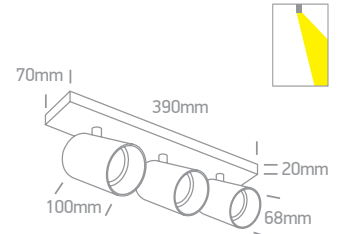

65405N | 4x10W | MR16 | GU10 | Aluminium

DARK LIGHT
IP20