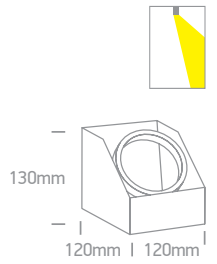

12138G | 75W | R111 | GU10 | Die cast

IP20

offer

Suitable for R111 LED lamp.

12138G | 75W | R111 | GU10 | Die cast

IP20

offer

Suitable for R111 LED lamp.