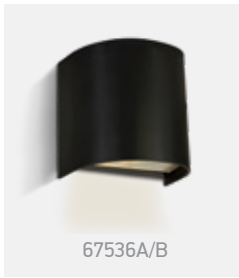

The GU10 Outdoor Cylinder Lights

ABS + PC

67536A/B

Order Code	Colour	Watts	Input	Class		Notes
67142F/W	White	6W	100-240V		20	-
67142F/AN	Anthracite	6W	100-240V		20	-
67142F/B	Black	6W	100-240V		20	-
67142G/W	White	2x6W	100-240V		20	-
67142G/AN	Anthracite	2x6W	100-240V		20	-
67142G/B	Black	2x6W	100-240V		20	-
67536A/W	White	6W	100-240V		24	-
67536A/AN	Anthracite	6W	100-240V		24	-
67536A/B	Black	6W	100-240V		24	-
67536B/W	White	2x6W	100-240V		20	-
67536B/AN	Anthracite	2x6W	100-240V		20	-
67536B/B	Black	2x6W	100-240V		20	-