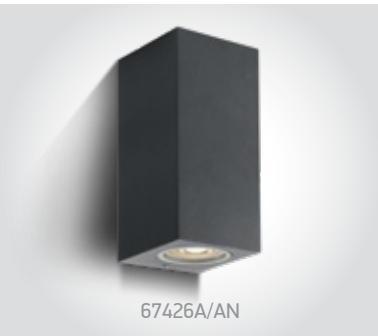

# The GU10 Outdoor Wall Cube Lights

Die cast

67426/AN

67426 | 10W | MR16 | GU10 | Die cast

IP65

67426/W

67426/B

67426/G