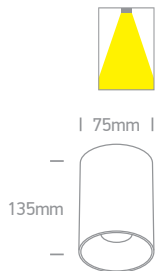

12105M | 10W | MR16 | GU10 | Aluminium body + plastic reflector

Reflector must be ordered separately.