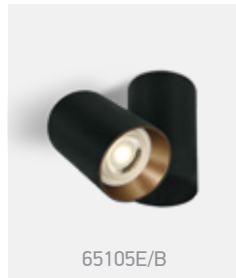

65205E | 2x10W | MR16 | GU10 | Aluminium

Complete with black & brass reflectors.