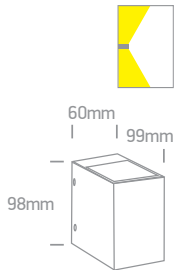

## The GU10 & G9 Wall Lights

**6017G** | 40W | G9 | Natural aluminium

IP20

offer

Suitable for G9 LED lamp.

**6022** | 2x10W | MR16 | GU10 | Natural aluminium

IP20

offer