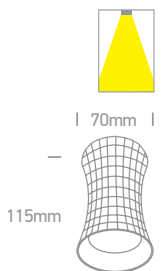

## The Decorative Cylinders Aluminium

12105J | 10W | MR16 | GU10 | Aluminium

DARK LIGHT  
IP20

12105K | 10W | MR16 | GU10 | Aluminium

DARK LIGHT  
IP20

12105K/BBS

12105K | 10W | MR16 | GU10 | Aluminium

DARK LIGHT  
IP20