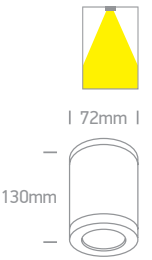

## The GU10 Outdoor Cylinder Lights ABS + PC

67142A/W

67142A | 6W | MR16 | GU10 | ABS + PC

IP65

67142A/AN

67142A/B

67142B/W

67142B | 10W | MR16 | GU10 | ABS + PC