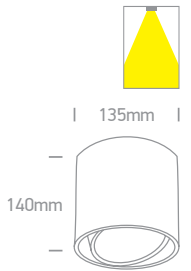

# Adjustable Ceiling Lights

12142 | 15W | R111 | GU10 | Aluminium

IP20

Suitable for R111 LED lamp.

12138G | 75W | R111 | GU10 | Die cast

IP20

offer

Suitable for R111 LED lamp.