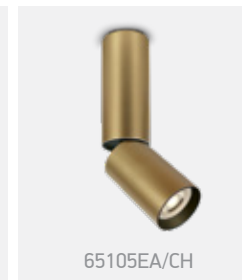

Order Code	Colour	Watts	Input	Class		Notes
65105E/W	White	10W	100-240V		20	-
65105E/B	Black	10W	100-240V		20	-
65105E/CH	Champagne	10W	100-240V		20	-
65205E/W	White	2x10W	100-240V		12	-
65205E/B	Black	2x10W	100-240V		12	-
65205E/CH	Champagne	2x10W	100-240V		12	-
65105EA/W	White	10W	100-240V		20	-
65105EA/B	Black	10W	100-240V		20	-
65105EA/CH	Champagne	10W	100-240V		20	-