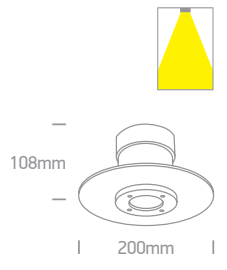

Order Code	Colour	Watts	Input	Class		Notes
12132/AL	Aluminium	10W	100-240V		50	-
12126/AL	Aluminium	10W	100-240V		20	-
12124/AL	Aluminium	10W	100-240V		12	-
12134/B	Black	10W	100-240V		20	-
12134/AL	Aluminium	10W	100-240V		20	-
12120/AL	Aluminium	25W	100-240V		4	-