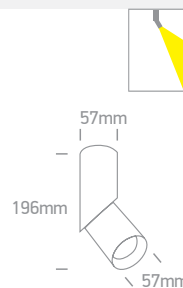

# Decorative Directional Spots

GU10

12105E4 | 10W | MR16 | GU10 | Aluminium

Suitable for 7306CG GU10 LED lamp.

Complete with Black & Brass reflectors.

12105E4 | 10W | MR16 | GU10 | Aluminium

Suitable for 7306CG GU10 LED lamp.