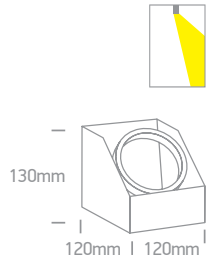

# Adjustable Ceiling Lights

12142 | 15W | R111 | GU10 | Aluminium

IP20

Suitable for R111 LED lamp.

12138G | 75W | R111 | GU10 | Die cast

IP20

offer

Suitable for R111 LED lamp.