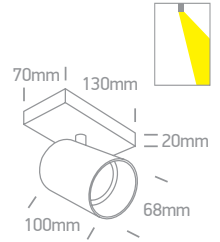

65205N | 2x10W | MR16 | GU10 | Aluminium