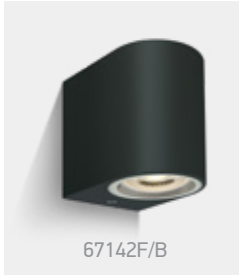

# The GU10 Outdoor Cylinder Lights

ABS + PC

**67142F** | 6W | MR16 | GU10 | ABS + PC

67142F/W

67142F/AN

67142F/B

**67142G** | 2x6W | MR16 | GU10 | ABS + PC

67142G/W