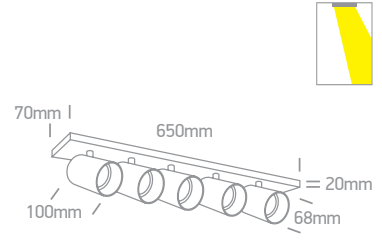

Order Code	Colour	Reflector	Watts	Input	Class		Notes
65105N/BBS	Brushed brass	Black	10W	100-240V		12	-
65105N/MG	Metal grey	Black	10W	100-240V		12	-
65205N/BBS	Brushed brass	Black	2x10W	100-240V		6	-
65205N/MG	Metal grey	Black	2x10W	100-240V		6	-
65305N/BBS	Brushed brass	Black	3x10W	100-240V		6	-
65305N/MG	Metal grey	Black	3x10W	100-240V		6	-
65405N/BBS	Brushed brass	Black	4x10W	100-240V		6	-
65405N/MG	Metal grey	Black	4x10W	100-240V		6	-
65505N/BBS	Brushed brass	Black	5x10W	100-240V		6	-
65505N/MG	Metal grey	Black	5x10W	100-240V		6	-