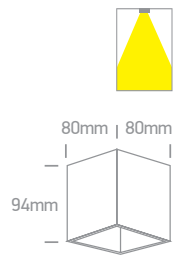

# GU10 Decorative Cubes Aluminium

12105T/W

12205T/B

12105TA/W

12105TA | 10W | MR16 | GU10 | Aluminium

IP20

12105TA/B

12205TA | 2x10W | MR16 | GU10 | Aluminium