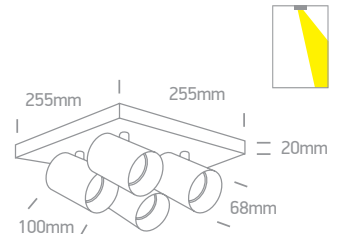

65505N/B

65505N | 5x10W | MR16 | GU10 | Aluminium

DARK LIGHT
IP20