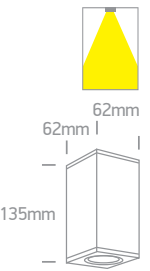

## The GU10 Outdoor Cube Lights

67130D | 10W | MR16 | GU10 | Die cast

IP54

67130DD | 10W | MR16 | GU10 | Aluminium

DARK LIGHT  
IP54

Order Code	Colour	Watts	Input	Class		Notes
67130D/AN	Anthracite	10W	100-240V		20	-
67130D/B	Black	10W	100-240V		20	-
67130D/G	Grey	10W	100-240V		20	-
67130DD/W	White	10W	100-240V		18	-
67130DD/AN	Anthracite	10W	100-240V		18	-