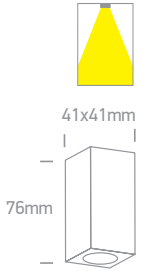

# The GU10 & G9 Ceiling Lights

one

12132 | 10W | MR16 | GU10 | Natural aluminium

IP20

offer

12126 | 10W | MR16 | GU10 | Natural aluminium

IP20

offer