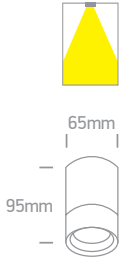

Order Code	Colour	Watts	Input	Class		Notes
67130C/W	White	10W	100-240V		30	-
67130C/AN	Anthracite	10W	100-240V		30	-
67130C/B	Black	10W	100-240V		30	-
67130C/G	Grey	10W	100-240V		30	-
67130C/BR	Rust brown	10W	100-240V		30	-