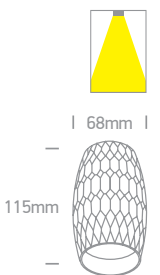

12105H | 10W | MR16 | GU10 | Aluminium

IP20