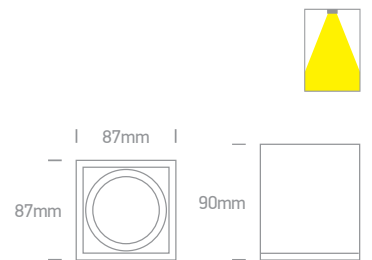

Order Code	Colour	Watts	Input	Class		Notes
12105AC/W	White	10W	100-240V		10	-
12105AC/B	Black	10W	100-240V		10	-
12105AC/AL	Aluminium	10W	100-240V		10	-
12105B/AL	Aluminium	10W	100-240V		20	-