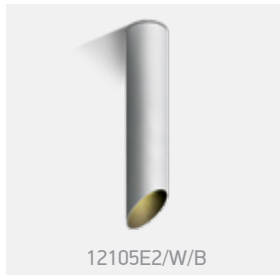

# Decorative Cut Cylinders Aluminium

**12105E1** | 10W | MR16 | GU10 | Aluminium

DARK LIGHT  
IP20

**12105E2** | 10W | MR16 | GU10 | Aluminium

12105E2/B/GL

DARK LIGHT  
IP20

12105E2/W/B

**12105E3** | 10W | MR16 | GU10 | Aluminium