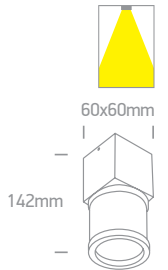

12134 | 10W | MR16 | GU10 | Natural aluminium

IP20

offer