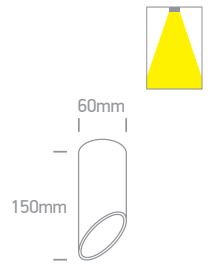

# Decorative Cut Cylinders Aluminium

**12105E1** | 10W | MR16 | GU10 | Aluminium

DARK LIGHT  
IP20

**12105E2** | 10W | MR16 | GU10 | Aluminium

12105E2/B/GL

DARK LIGHT  
IP20

12105E2/W/B

**12105E3** | 10W | MR16 | GU10 | Aluminium