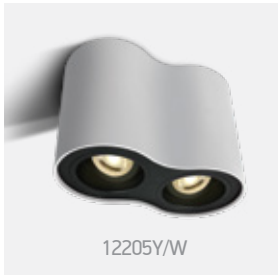

## Aluminium

12105Y | 10W | MR16 | GU10 | Aluminium

IP20

12205Y | 2x10W | MR16 | GU10 | Aluminium

IP20

Order Code	Colour	Watts	Input	Class		Notes
12105Y/W	White	10W	100-240V		20	-
12105Y/B	Black	10W	100-240V		20	-
12205Y/W	White	2x10W	100-240V		20	-
12205Y/B	Black	2x10W	100-240V		20	-