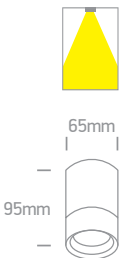

67130C | 10W | MR16 | GU10 | Die cast

IP54

67130C | 10W | MR16 | GU10 | Die cast

IP54

67130C | 10W | MR16 | GU10 | Die cast

IP54

67130C | 10W | MR16 | GU10 | Die cast

IP54