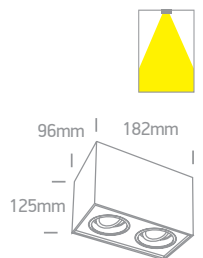

## The GU10 Adjustable Cubes Aluminium

12105YA | 10W | MR16 | GU10 | Aluminium

CE 5 YEAR

IP20

12205YA | 2x10W | MR16 | GU10 | Aluminium

CE 5 YEAR

IP20

Order Code	Colour	Watts	Input	Class		Notes
12105YA/W	White	10W	100-240V		20	-
12105YA/B	Black	10W	100-240V		20	-
12205YA/W	White	2x10W	100-240V		20	-
12205YA/B	Black	2x10W	100-240V		20	-