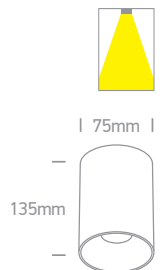

## Aluminium

12105M | 10W | MR16 | GU10 | Aluminium body + plastic reflector

Reflector must be ordered separately.

12105M | 10W | MR16 | GU10 | Aluminium body + plastic reflector

Reflector must be ordered separately.