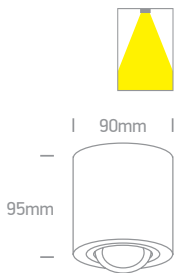

# The GU10 Ceiling Lights Round

IP20

12105AB | 10W | MR16 | GU10 | Aluminium

CE 5 YEAR

IP20

12105AB | 10W | MR16 | GU10 | Aluminium

CE 5 YEAR

Order Code	Colour	Watts	Input	Class		Notes
12105AB/W	White	10W	100-240V		20	-
12105AB/B	Black	10W	100-240V		20	-