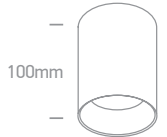

# The Dark Light Cylinders Aluminium

12105E | 10W | MR16 | GU10 | Aluminium

DARK LIGHT  
IP20

12105E/B

| 56mm |

12105E/W

12105AL | 10W | MR16 | GU10 | Aluminium

DARK LIGHT  
IP20