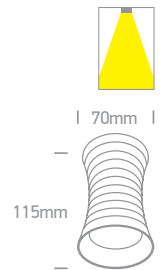

Order Code	Colour	Watts	Input	Class		Notes
12105F/W	White	10W	100-240V		30	-
12105F/BBS	Brushed brass	10W	100-240V		30	-
12105F/MG	Metal grey	10W	100-240V		30	-
12105L/W	White	10W	100-240V		30	-
12105L/BBS	Brushed brass	10W	100-240V		30	-
12105L/DC	Dark chrome	10W	100-240V		30	-