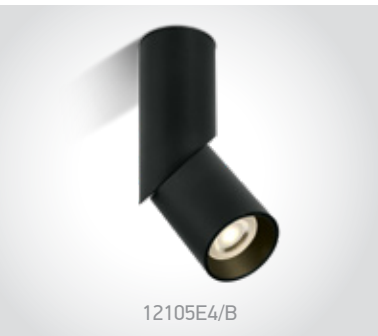

# Decorative Directional Spots

GU10

12105E4 | 10W | MR16 | GU10 | Aluminium

Suitable for 7306CG GU10 LED lamp.

Complete with Black & Brass reflectors.

12105E4 | 10W | MR16 | GU10 | Aluminium

Suitable for 7306CG GU10 LED lamp.