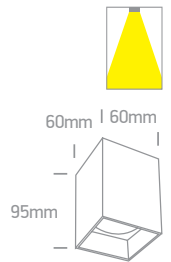

12205NA/W

12205NA | 2x10W | MR16 | GU10 | Aluminium