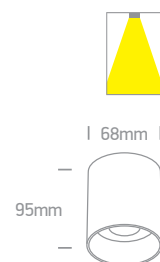

Order Code	Colour	Reflector	Watts	Input	Class	⊞	Notes
12105N/W	White	Black	10W	100-240V	⊞	36	-
12105N/B	Black	Brass	10W	100-240V	⊞	36	-
12105N/BBS	Brushed brass	Black	10W	100-240V	⊞	36	-
12105N/MG	Metal grey	Black	10W	100-240V	⊞	36	-