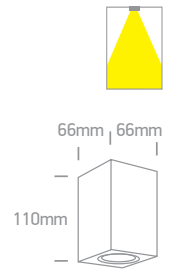

# The GU10 Outdoor Cube Lights

ABS + PC

67142D | 6W | MR16 | GU10 | ABS + PC

**3**  
 YEAR

IP65

Suitable for GU10 LED lamp.

67142D | 6W | MR16 | GU10 | ABS + PC

**3**  
 YEAR