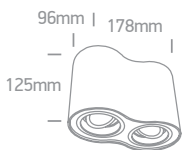

## Aluminium

12105Y | 10W | MR16 | GU10 | Aluminium

IP20

12205Y | 2x10W | MR16 | GU10 | Aluminium

IP20

Order Code	Colour	Watts	Input	Class		Notes
12105Y/W	White	10W	100-240V		20	-
12105Y/B	Black	10W	100-240V		20	-
12205Y/W	White	2x10W	100-240V		20	-
12205Y/B	Black	2x10W	100-240V		20	-