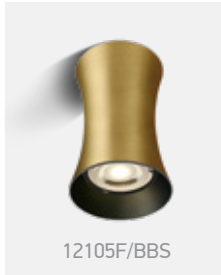

## The Decorative Cylinders Aluminium

12105F | 10W | MR16 | GU10 | Aluminium

12105F/W

12105F/BBS

12105F/MG

12105L | 10W | MR16 | GU10 | Aluminium

12105L/W

12105L/BBS