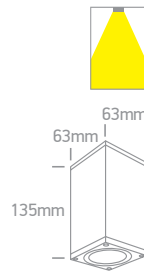

# The GU10 Outdoor Cubes

Die cast

67426D | 10W | MR16 | GU10 | Die cast

IP54

Order Code	Colour	Watts	Input	Class		Notes
67426D/W	White	10W	100-240V		18	-
67426D/AN	Anthracite	10W	100-240V		18	-
67426D/B	Black	10W	100-240V		18	-
67426D/G	Grey	10W	100-240V		18	-
67426D/BR	Rust brown	10W	100-240V		18	-