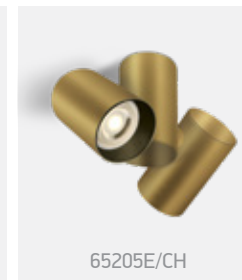

# Decorative Directional Spots

GU10

**65105E** | 10W | MR16 | GU10 | Aluminium

Complete with black & brass reflectors.

**65205E** | 2x10W | MR16 | GU10 | Aluminium

Complete with black & brass reflectors.

**65105EA** | 10W | MR16 | GU10 | Aluminium