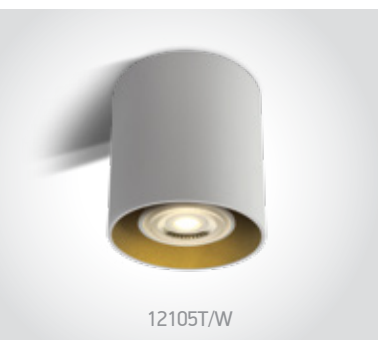

## GU10 Decorative Cylinders Aluminium

12105T | 10W | MR16 | GU10 | Aluminium

IP20

12205T | 2x10W | MR16 | GU10 | Aluminium

IP20

Order Code	Colour	Reflector	Watts	Input	Class		Notes
12105T/W	White	Brass	10W	100-240V		20	-
12105T/B	Black	Brass	10W	100-240V		20	-
12205T/B	Black	Brass	2x10W	100-240V		20	-