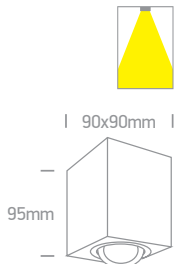

Suitable for GU10 LED lamp.

12105AC/AL

IP20

12105AC | 10W | MR16 | GU10 | Aluminium

Suitable for GU10 LED lamp.

IP20

offer

12105B | 10W | MR16 | GU10 | Natural aluminium