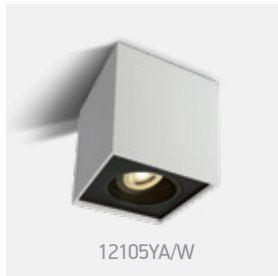

The GU10 Adjustable Cubes Aluminium

12105YA | 10W | MR16 | GU10 | Aluminium

CE 5 YEAR

IP20

12205YA | 2x10W | MR16 | GU10 | Aluminium

CE 5 YEAR

IP20

Order Code	Colour	Watts	Input	Class		Notes
12105YA/W	White	10W	100-240V		20	-
12105YA/B	Black	10W	100-240V		20	-
12205YA/W	White	2x10W	100-240V		20	-
12205YA/B	Black	2x10W	100-240V		20	-