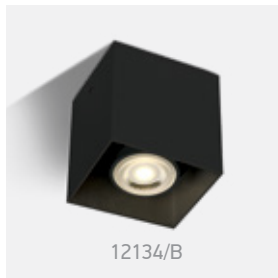

12124 | 10W | MR16 | GU10 | Natural aluminium

IP20

offer

12134 | 10W | MR16 | GU10 | Natural aluminium

IP20

offer

12120 | 25W | G9 | Natural aluminium

IP20