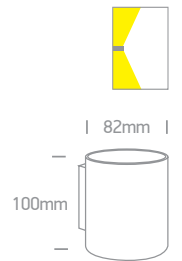

IP20

6017 | 10W | G9 | Aluminium