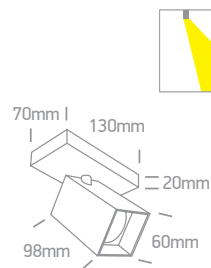

65105NB | 10W | MR16 | GU10 | Aluminium