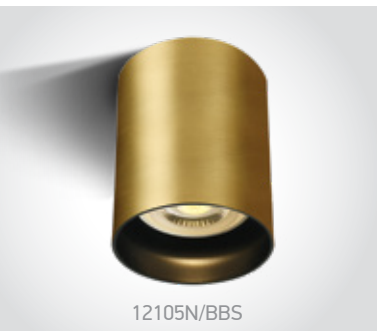

# The GU10 Dark Light Aluminium

12105N | 10W | MR16 | GU10 | Aluminium

DARK LIGHT  
IP20

12105N | 10W | MR16 | GU10 | Aluminium

DARK LIGHT  
IP20

Order Code	Colour	Reflector	Watts	Input	Class	⊞	Notes
12105N/W	White	Black	10W	100-240V	⊞	36	-
12105N/B	Black	Brass	10W	100-240V	⊞	36	-
12105N/BBS	Brushed brass	Black	10W	100-240V	⊞	36	-
12105N/MG	Metal grey	Black	10W	100-240V	⊞	36	-