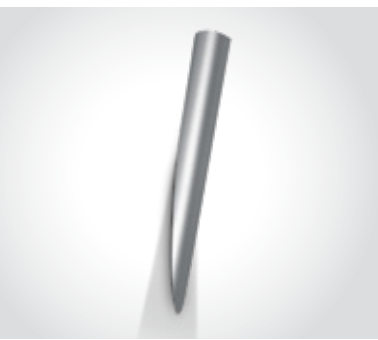

6005 | 10W | MR16 | GU10 | Die cast

IP20

offer