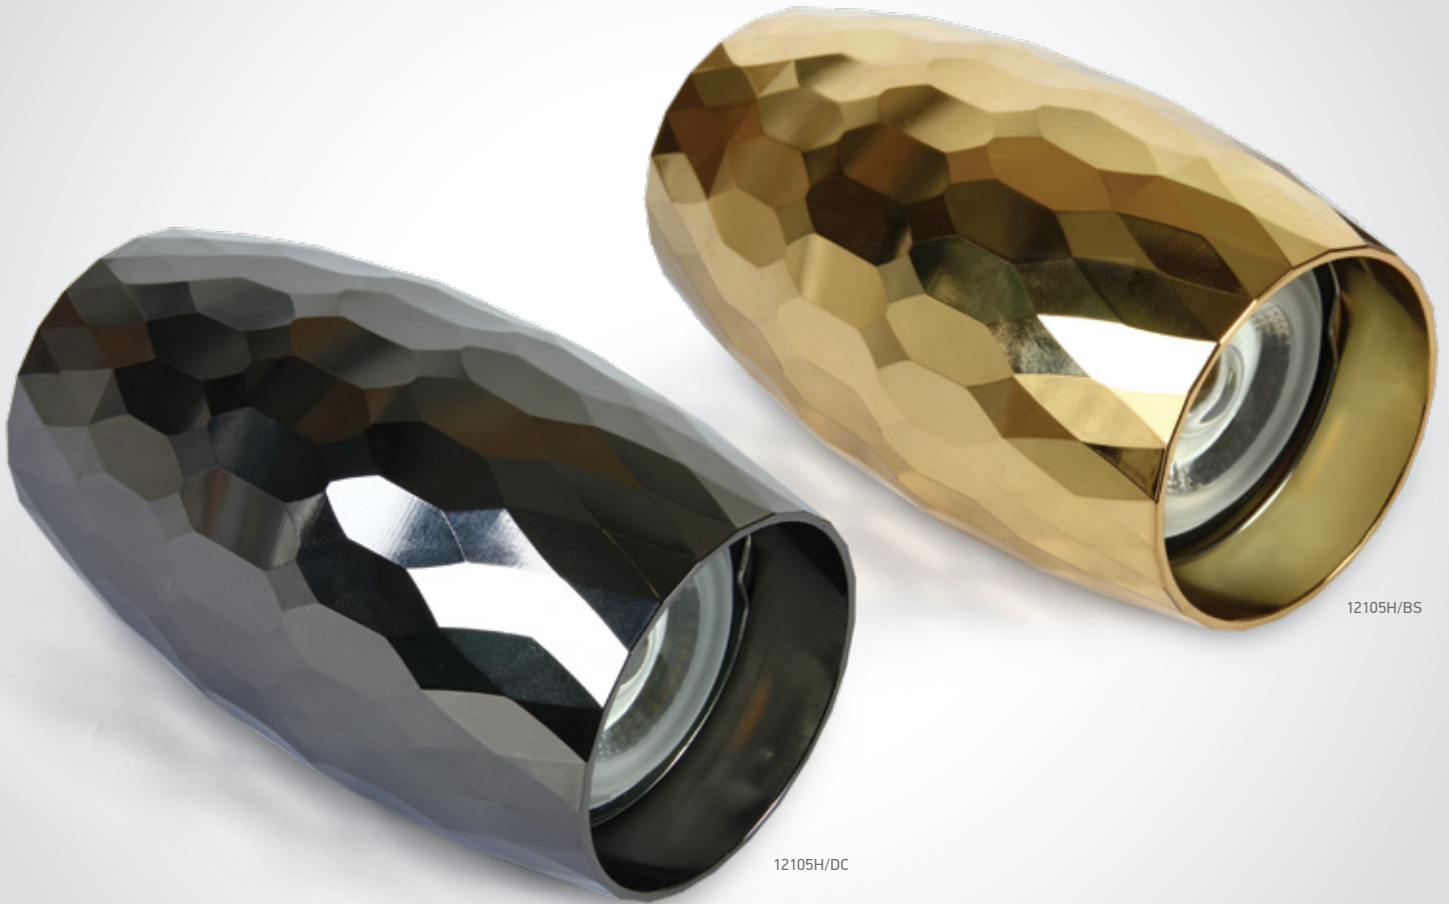

The Decorative Cylinders

Aluminium