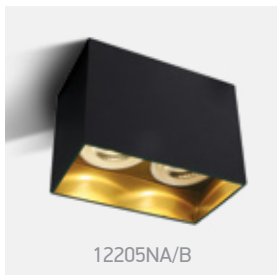

## The GU10 Dark Light Aluminium

12105NA/W

12105NA | 10W | MR16 | GU10 | Aluminium

12105NA/B

12205NA/W

12205NA | 2x10W | MR16 | GU10 | Aluminium

12205NA/B

Order Code	Colour	Reflector	Watts	Input	Class		Notes
12105NA/W	White	Black	10W	100-240V		36	-
12105NA/B	Black	Brass	10W	100-240V		36	-
12205NA/W	White	Black	2x10W	100-240V		24	-
12205NA/B	Black	Brass	2x10W	100-240V		24	-