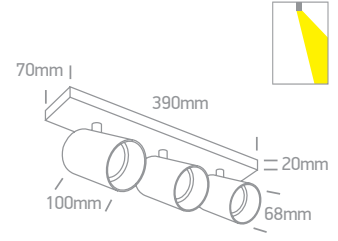

65405N | 4x10W | MR16 | GU10 | Aluminium

DARK LIGHT
IP20