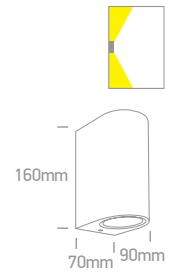

The GU10 Outdoor Cylinder Lights

ABS + PC

Order Code	Colour	Watts	Input	Class		Notes
67142F/W	White	6W	100-240V		20	-
67142F/AN	Anthracite	6W	100-240V		20	-
67142F/B	Black	6W	100-240V		20	-
67142G/W	White	2x6W	100-240V		20	-
67142G/AN	Anthracite	2x6W	100-240V		20	-
67142G/B	Black	2x6W	100-240V		20	-
67536A/W	White	6W	100-240V		24	-
67536A/AN	Anthracite	6W	100-240V		24	-
67536A/B	Black	6W	100-240V		24	-
67536B/W	White	2x6W	100-240V		20	-
67536B/AN	Anthracite	2x6W	100-240V		20	-
67536B/B	Black	2x6W	100-240V		20	-