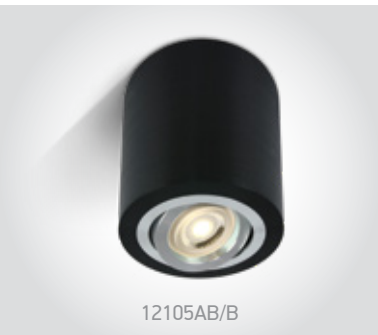

# The GU10 Ceiling Lights Round

IP20

12105AB | 10W | MR16 | GU10 | Aluminium

CE 5 YEAR

IP20

12105AB | 10W | MR16 | GU10 | Aluminium

CE 5 YEAR

Order Code	Colour	Watts	Input	Class		Notes
12105AB/W	White	10W	100-240V		20	-
12105AB/B	Black	10W	100-240V		20	-