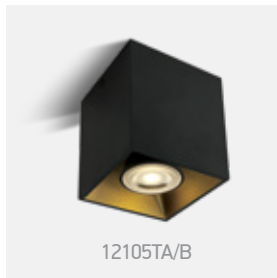

# GU10 Decorative Cubes Aluminium

12105T/W

12205T/B

12105TA/W

12105TA | 10W | MR16 | GU10 | Aluminium

IP20

12105TA/B

12205TA | 2x10W | MR16 | GU10 | Aluminium