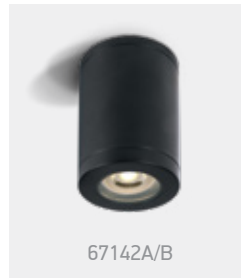

## The GU10 Outdoor Cylinder Lights ABS + PC

67142A/W

67142A | 6W | MR16 | GU10 | ABS + PC

IP65

67142A/AN

67142A/B

67142B/W

67142B | 10W | MR16 | GU10 | ABS + PC