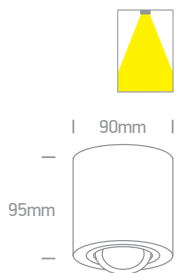

# The GU10 Ceiling Lights Round

IP20

12105AB | 10W | MR16 | GU10 | Aluminium

CE 5 YEAR

IP20

12105AB | 10W | MR16 | GU10 | Aluminium

CE 5 YEAR

Order Code	Colour	Watts	Input	Class		Notes
12105AB/W	White	10W	100-240V		20	-
12105AB/B	Black	10W	100-240V		20	-