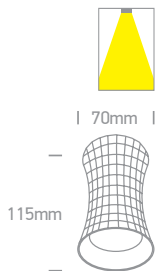

## The Decorative Cylinders Aluminium

12105J | 10W | MR16 | GU10 | Aluminium

DARK LIGHT  
IP20

12105K | 10W | MR16 | GU10 | Aluminium

DARK LIGHT  
IP20

12105K/BBS

12105K | 10W | MR16 | GU10 | Aluminium

DARK LIGHT  
IP20