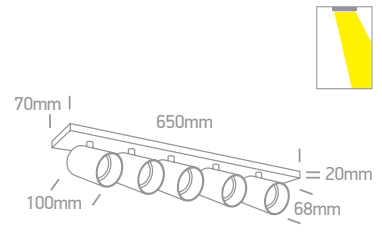

Order Code	Colour	Reflector	Watts	Input	Class	Box	Notes
65105N/W	White	Black	10W	100-240V	⊕	12	-
65105N/B	Black	Brass	10W	100-240V	⊕	12	-
65205N/W	White	Black	2x10W	100-240V	⊕	6	-
65205N/B	Black	Brass	2x10W	100-240V	⊕	6	-
65305N/W	White	Black	3x10W	100-240V	⊕	6	-
65305N/B	Black	Brass	3x10W	100-240V	⊕	6	-
65405N/W	White	Black	4x10W	100-240V	⊕	6	-
65405N/B	Black	Brass	4x10W	100-240V	⊕	6	-
65505N/W	White	Black	5x10W	100-240V	⊕	6	-
65505N/B	Black	Brass	5x10W	100-240V	⊕	6	-