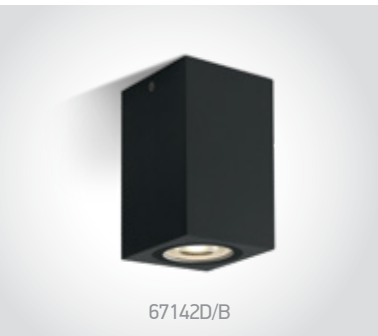

67142D | 6W | MR16 | GU10 | ABS + PC

3
YEAR

IP65

Suitable for GU10 LED lamp.

Order Code	Colour	Watts	Input	Class		Notes
67142D/W	White	6W	100-240V		20	-
67142D/AN	Anthracite	6W	100-240V		20	-
67142D/B	Black	6W	100-240V		20	-