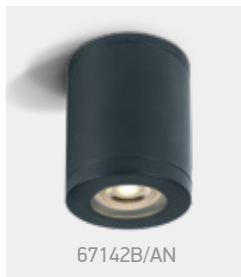

The GU10 Outdoor Cylinder Lights ABS + PC

67142A | 6W | MR16 | GU10 | ABS + PC

IP65

67142B | 10W | MR16 | GU10 | ABS + PC

IP65

67142B/AN

Order Code	Colour	Watts	Input	Class		Notes
67142A/W	White	6W	100-240V		20	-
67142A/AN	Anthracite	6W	100-240V		20	-
67142A/B	Black	6W	100-240V		20	-
67142B/W	White	10W	100-240V		20	-
67142B/AN	Anthracite	10W	100-240V		20	-
67142B/B	Black	10W	100-240V		20	-