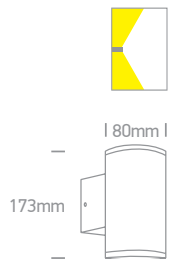

67400B/W

67400B | 2x10W | MR16 | GU10 | Die cast

67400B/AN

67400B/B

67400B/G

67400B/BR

Order Code	Colour	Watts	Input	Class		Notes
67400A/W	White	10W	100-240V		12	-
67400A/AN	Anthracite	10W	100-240V		12	-
67400A/B	Black	10W	100-240V		12	-
67400A/G	Grey	10W	100-240V		12	-
67400A/BR	Rust brown	10W	100-240V		12	-
67400B/W	White	2x10W	100-240V		12	-
67400B/AN	Anthracite	2x10W	100-240V		12	-
67400B/B	Black	2x10W	100-240V		12	-
67400B/G	Grey	2x10W	100-240V		12	-
67400B/BR	Rust brown	2x10W	100-240V		12	-