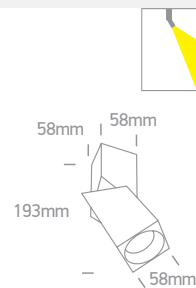

12105E6 | 10W | MR16 | GU10 | Die cast