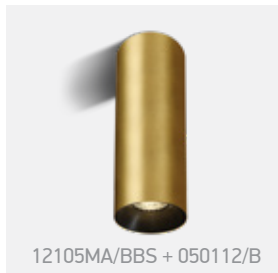

The Chill Out Cylinder Aluminium

12105MA | 10W | MR16 | GU10 | Aluminium body + plastic reflector

Reflector must be ordered separately.

75mm

250mm

12105MA | 10W | MR16 | GU10 | Aluminium body + plastic reflector

Reflector must be ordered separately.

75mm

250mm

Order Code	Colour	Watts	Input	Class		Notes
12105MA/W	White	10W	100-240V		20	-
12105MA/B	Black	10W	100-240V		20	-
12105MA/BBS	Brushed brass	10W	100-240V		20	-
12105MA/MG	Metal grey	10W	100-240V		20	-