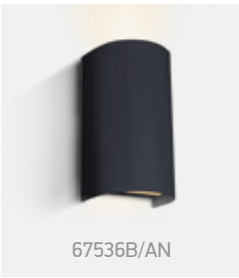

The GU10 Outdoor Cylinder Lights

ABS + PC

67536B/AN

Order Code	Colour	Watts	Input	Class		Notes
67142F/W	White	6W	100-240V		20	-
67142F/AN	Anthracite	6W	100-240V		20	-
67142F/B	Black	6W	100-240V		20	-
67142G/W	White	2x6W	100-240V		20	-
67142G/AN	Anthracite	2x6W	100-240V		20	-
67142G/B	Black	2x6W	100-240V		20	-
67536A/W	White	6W	100-240V		24	-
67536A/AN	Anthracite	6W	100-240V		24	-
67536A/B	Black	6W	100-240V		24	-
67536B/W	White	2x6W	100-240V		20	-
67536B/AN	Anthracite	2x6W	100-240V		20	-
67536B/B	Black	2x6W	100-240V		20	-