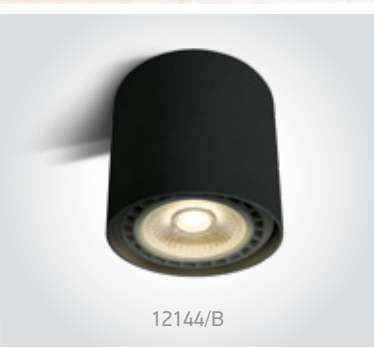

12144 | 15W | R111 | GU10 | Aluminium

IP20