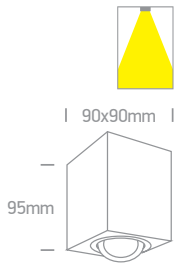

# The GU10 Ceiling Lights Square

12105AC/W

IP20

12105AC | 10W | MR16 | GU10 | Aluminium

Suitable for GU10 LED lamp.

12105AC/B

IP20

12105AC | 10W | MR16 | GU10 | Aluminium