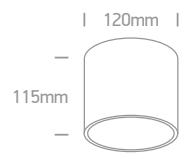

12144A | 15W | R111 | GU10 | Aluminium