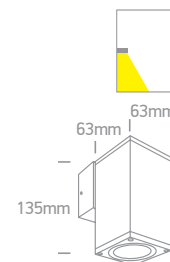

67426C/W

67426C | 2x10W | MR16 | GU10 | Die cast