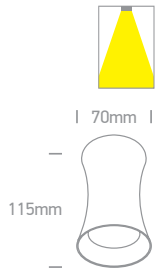

## The Decorative Cylinders Aluminium

12105F | 10W | MR16 | GU10 | Aluminium

12105F/W

12105F/BBS

12105F/MG

12105L | 10W | MR16 | GU10 | Aluminium

12105L/W

12105L/BBS