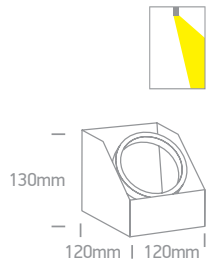

12138G | 75W | R111 | GU10 | Die cast

IP20

offer

Suitable for R111 LED lamp.

12138G | 75W | R111 | GU10 | Die cast

IP20

offer

Suitable for R111 LED lamp.