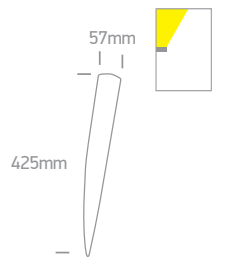

Order Code	Colour	Watts	Input	Class		Notes
6017G/AL	Aluminium	40W	100-240V		20	-
6022/AL	Aluminium	2x10W	100-240V		25	-
6005/G	Grey	10W	100-240V		20	-