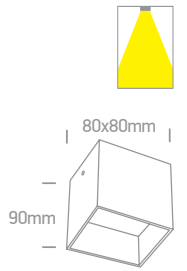

12124 | 10W | MR16 | GU10 | Natural aluminium

IP20

offer

12134 | 10W | MR16 | GU10 | Natural aluminium

IP20

offer

12120 | 25W | G9 | Natural aluminium

IP20