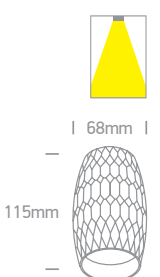

Order Code	Colour	Watts	Input	Class		Notes
12105H/BS	Brass	10W	100-240V		30	-
12105H/DC	Dark chrome	10W	100-240V		30	-