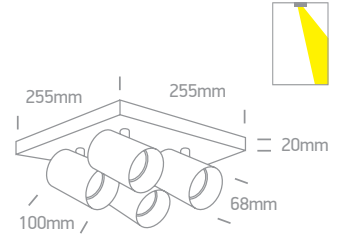

65505N/BBS

65505N | 5x10W | MR16 | GU10 | Aluminium

DARK LIGHT
IP20