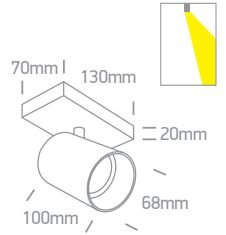

65205N | 2x10W | MR16 | GU10 | Aluminium

DARK LIGHT
IP20