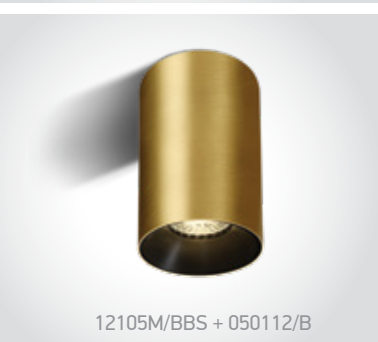

12105M | 10W | MR16 | GU10 | Aluminium body + plastic reflector

Reflector must be ordered separately.