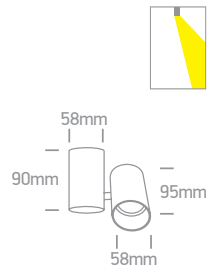

65205E | 2x10W | MR16 | GU10 | Aluminium

Complete with black & brass reflectors.