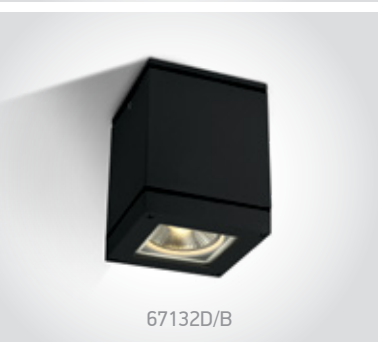

# PAR30 Outdoor Cubes

Die cast

67132D/G

67132A/W

67132D/AN

67132D | 20W | PAR30 | E27 | Die cast

IP54

Suitable for PAR30 LED lamp.