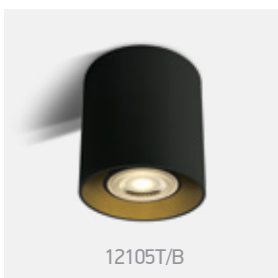

GU10 Decorative Cylinders Aluminium

12105T | 10W | MR16 | GU10 | Aluminium

IP20

12205T | 2x10W | MR16 | GU10 | Aluminium

IP20

Order Code	Colour	Reflector	Watts	Input	Class		Notes
12105T/W	White	Brass	10W	100-240V		20	-
12105T/B	Black	Brass	10W	100-240V		20	-
12205T/B	Black	Brass	2x10W	100-240V		20	-