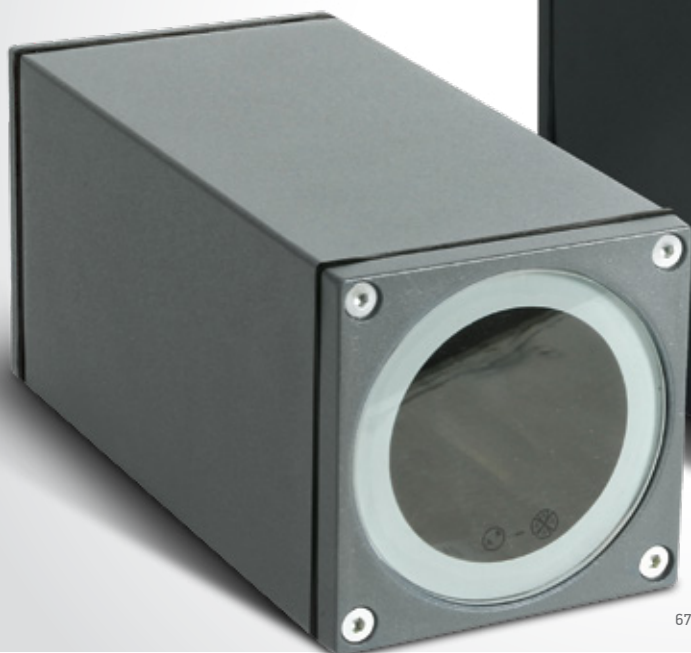

The GU10 Outdoor Cubes

Die cast

67426D/G