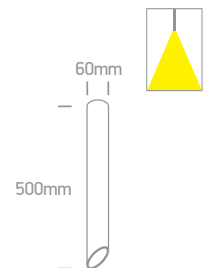

Order Code	Colour	Reflector	Watts	Input	Class	📦	Notes
12105E1/B/GL	Black	Gold	10W	100-240V	Ⓟ	20	-
12105E2/W/B	White	Black	10W	100-240V	Ⓟ	20	-
12105E2/B/GL	Black	Gold	10W	100-240V	Ⓟ	20	-
12105E3/W/B	White	Black	10W	100-240V	Ⓟ	20	-