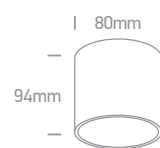

GU10 Decorative Cylinders Aluminium

12105T | 10W | MR16 | GU10 | Aluminium

IP20

12205T | 2x10W | MR16 | GU10 | Aluminium

IP20

Order Code	Colour	Reflector	Watts	Input	Class		Notes
12105T/W	White	Brass	10W	100-240V		20	-
12105T/B	Black	Brass	10W	100-240V		20	-
12205T/B	Black	Brass	2x10W	100-240V		20	-