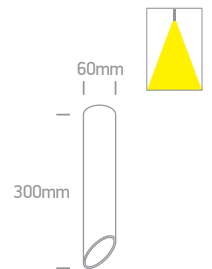

# Decorative Cut Cylinders Aluminium

**12105E1** | 10W | MR16 | GU10 | Aluminium

DARK LIGHT  
IP20

**12105E2** | 10W | MR16 | GU10 | Aluminium

12105E2/B/GL

DARK LIGHT  
IP20

12105E2/W/B

**12105E3** | 10W | MR16 | GU10 | Aluminium