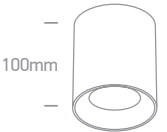

| 70mm |

12105AL/W/B

12105AL | 10W | MR16 | GU10 | Aluminium