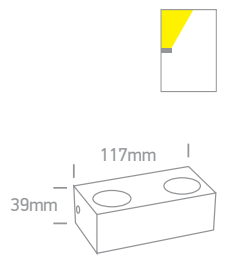

6005 | 10W | MR16 | GU10 | Die cast

IP20

offer