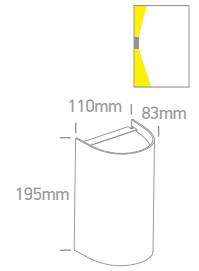

Order Code	Colour	Watts	Input	Class		Notes
67142F/W	White	6W	100-240V		20	-
67142F/AN	Anthracite	6W	100-240V		20	-
67142F/B	Black	6W	100-240V		20	-
67142G/W	White	2x6W	100-240V		20	-
67142G/AN	Anthracite	2x6W	100-240V		20	-
67142G/B	Black	2x6W	100-240V		20	-
67536A/W	White	6W	100-240V		24	-
67536A/AN	Anthracite	6W	100-240V		24	-
67536A/B	Black	6W	100-240V		24	-
67536B/W	White	2x6W	100-240V		20	-
67536B/AN	Anthracite	2x6W	100-240V		20	-
67536B/B	Black	2x6W	100-240V		20	-