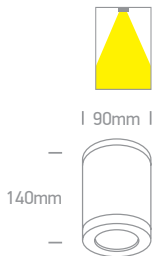

Order Code	Colour	Watts	Input	Class		Notes
67142A/W	White	6W	100-240V		20	-
67142A/AN	Anthracite	6W	100-240V		20	-
67142A/B	Black	6W	100-240V		20	-
67142B/W	White	10W	100-240V		20	-
67142B/AN	Anthracite	10W	100-240V		20	-
67142B/B	Black	10W	100-240V		20	-