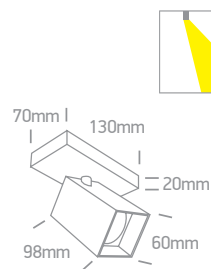

Order Code	Colour	Reflector	Watts	Input	Class		Notes
65105NB/W	White	Black	10W	100-240V		12	-
65105NB/B	Black	Brass	10W	100-240V		12	-