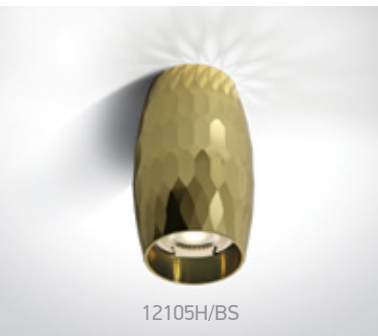

12105H | 10W | MR16 | GU10 | Aluminium

IP20