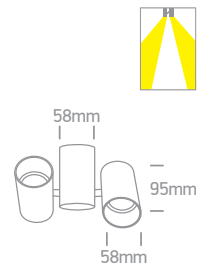

# Decorative Directional Spots

GU10

**65105E** | 10W | MR16 | GU10 | Aluminium

Complete with black & brass reflectors.

**65205E** | 2x10W | MR16 | GU10 | Aluminium

Complete with black & brass reflectors.

**65105EA** | 10W | MR16 | GU10 | Aluminium