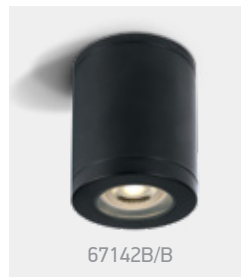

The GU10 Outdoor Cylinder Lights ABS + PC

67142A | 6W | MR16 | GU10 | ABS + PC

IP65

67142B | 10W | MR16 | GU10 | ABS + PC

IP65

67142B/B

Order Code	Colour	Watts	Input	Class		Notes
67142A/W	White	6W	100-240V		20	-
67142A/AN	Anthracite	6W	100-240V		20	-
67142A/B	Black	6W	100-240V		20	-
67142B/W	White	10W	100-240V		20	-
67142B/AN	Anthracite	10W	100-240V		20	-
67142B/B	Black	10W	100-240V		20	-