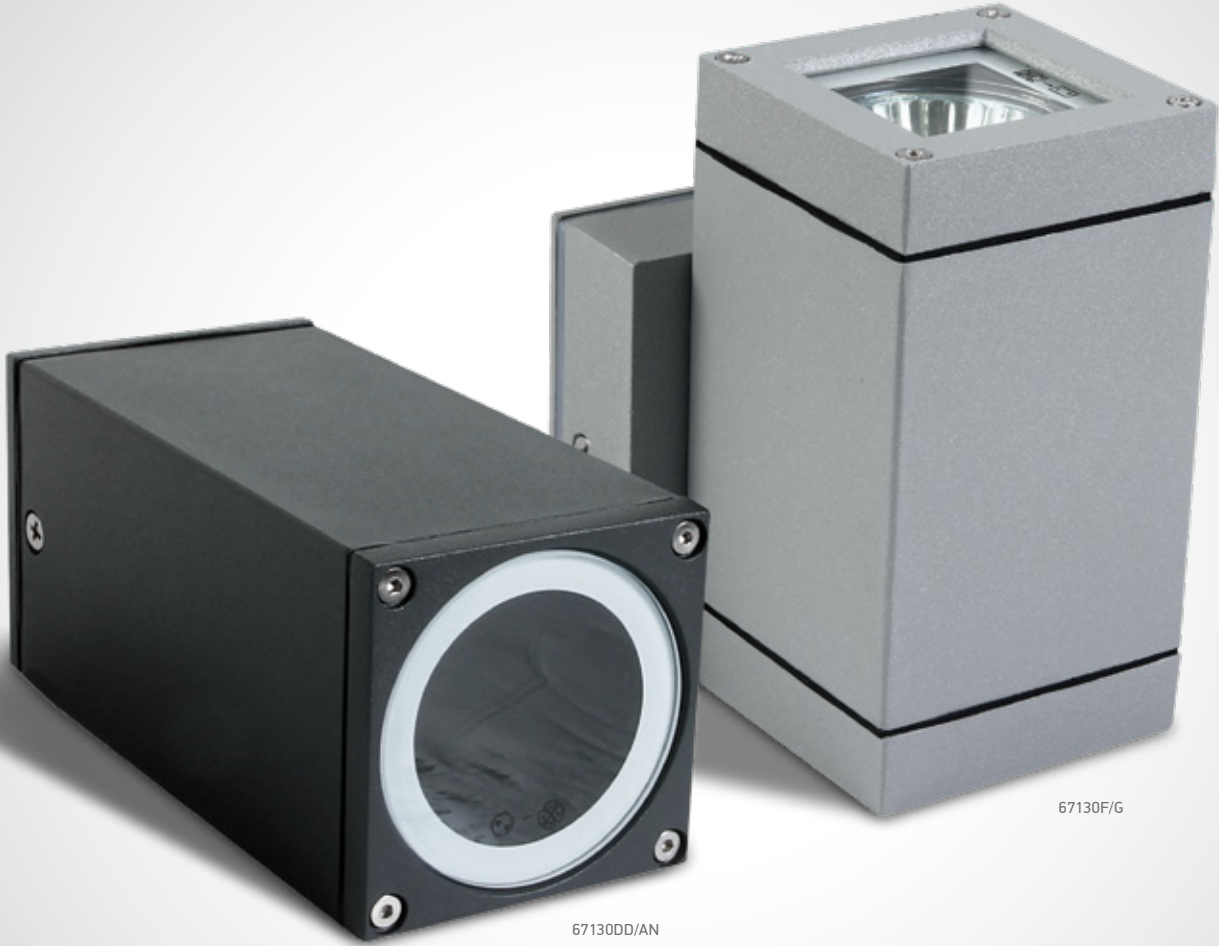

one

The GU10 Outdoor Cubes

Die cast