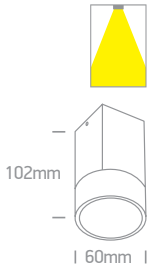

# The GU10 & G9 Ceiling Lights

one

12132 | 10W | MR16 | GU10 | Natural aluminium

IP20

offer

12126 | 10W | MR16 | GU10 | Natural aluminium

IP20

offer