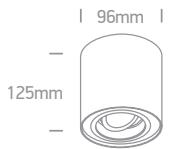

The GU10 Adjustable Cylinders

Aluminium

IP20

12205Y | 2x10W | MR16 | GU10 | Aluminium

IP20

Order Code	Colour	Watts	Input	Class		Notes
12105Y/W	White	10W	100-240V		20	-
12105Y/B	Black	10W	100-240V		20	-
12205Y/W	White	2x10W	100-240V		20	-
12205Y/B	Black	2x10W	100-240V		20	-