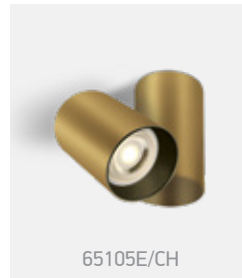

65205E | 2x10W | MR16 | GU10 | Aluminium

Complete with black & brass reflectors.