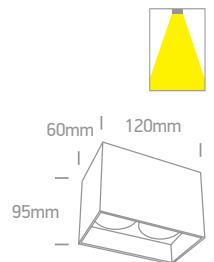

Order Code	Colour	Reflector	Watts	Input	Class		Notes
12105NA/W	White	Black	10W	100-240V		36	-
12105NA/B	Black	Brass	10W	100-240V		36	-
12205NA/W	White	Black	2x10W	100-240V		24	-
12205NA/B	Black	Brass	2x10W	100-240V		24	-