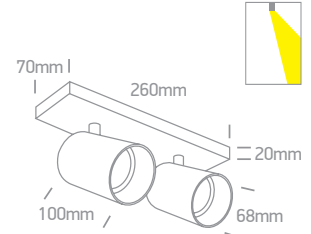

65105N/B

65105N | 10W | MR16 | GU10 | Aluminium

DARK LIGHT  
IP20

65105N/W

65205N/B

65205N | 2x10W | MR16 | GU10 | Aluminium

DARK LIGHT  
IP20

65205N/W