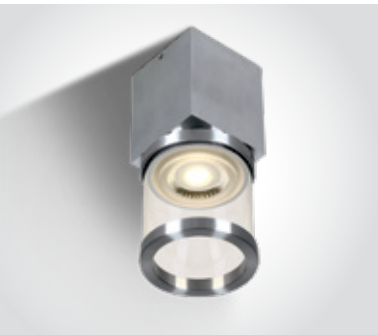

# The GU10 & G9 Ceiling Lights

one

12132 | 10W | MR16 | GU10 | Natural aluminium

IP20

offer

12126 | 10W | MR16 | GU10 | Natural aluminium

IP20

offer