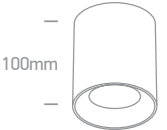

12105AL/B/B

Order Code	Colour	Reflector	Watts	Input	Class		Notes
12105E/W	White	-	10W	100-240V		20	-
12105E/B	Black	-	10W	100-240V		20	-
12105AL/W/B	White	Black	10W	100-240V		20	-
12105AL/B/B	Black	Black	10W	100-240V		20	-
12105AL/B/GL	Black	Gold	10W	100-240V		20	-