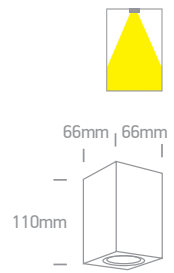

Order Code	Colour	Watts	Input	Class		Notes
67142D/W	White	6W	100-240V		20	-
67142D/AN	Anthracite	6W	100-240V		20	-
67142D/B	Black	6W	100-240V		20	-