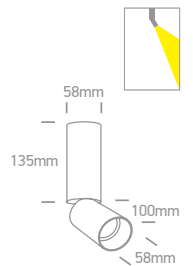

Order Code	Colour	Watts	Input	Class		Notes
65105E/W	White	10W	100-240V		20	-
65105E/B	Black	10W	100-240V		20	-
65105E/CH	Champagne	10W	100-240V		20	-
65205E/W	White	2x10W	100-240V		12	-
65205E/B	Black	2x10W	100-240V		12	-
65205E/CH	Champagne	2x10W	100-240V		12	-
65105EA/W	White	10W	100-240V		20	-
65105EA/B	Black	10W	100-240V		20	-
65105EA/CH	Champagne	10W	100-240V		20	-