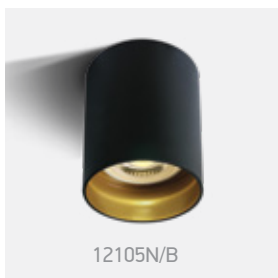

The GU10 Dark Light Aluminium

12105N | 10W | MR16 | GU10 | Aluminium

DARK LIGHT
IP20

12105N | 10W | MR16 | GU10 | Aluminium

DARK LIGHT
IP20

Order Code	Colour	Reflector	Watts	Input	Class	⊞	Notes
12105N/W	White	Black	10W	100-240V	⊞	36	-
12105N/B	Black	Brass	10W	100-240V	⊞	36	-
12105N/BBS	Brushed brass	Black	10W	100-240V	⊞	36	-
12105N/MG	Metal grey	Black	10W	100-240V	⊞	36	-