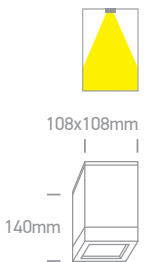

# PAR30 Outdoor Cubes

Die cast

67132D/G

67132A/W

67132D/AN

67132D | 20W | PAR30 | E27 | Die cast

IP54

Suitable for PAR30 LED lamp.