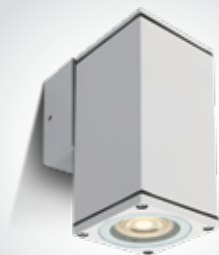

# The GU10 Outdoor Cubes

Die cast

67426D/G

67426C/AN

67426B/W

67426B | 10W | MR16 | GU10 | Die cast

67426B/AN

67426B/B