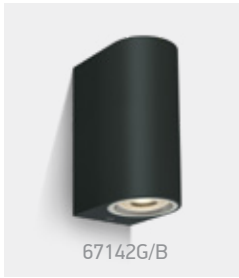

The GU10 Outdoor Cylinder Lights

ABS + PC

67142G/B

Order Code	Colour	Watts	Input	Class		Notes
67142F/W	White	6W	100-240V		20	-
67142F/AN	Anthracite	6W	100-240V		20	-
67142F/B	Black	6W	100-240V		20	-
67142G/W	White	2x6W	100-240V		20	-
67142G/AN	Anthracite	2x6W	100-240V		20	-
67142G/B	Black	2x6W	100-240V		20	-
67536A/W	White	6W	100-240V		24	-
67536A/AN	Anthracite	6W	100-240V		24	-
67536A/B	Black	6W	100-240V		24	-
67536B/W	White	2x6W	100-240V		20	-
67536B/AN	Anthracite	2x6W	100-240V		20	-
67536B/B	Black	2x6W	100-240V		20	-