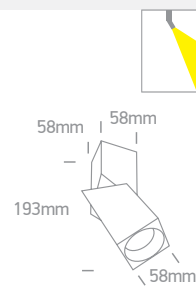

Order Code	Colour	Watts	Input	Class		Notes
12105E4/W	White	10W	100-240V		30	-
12105E4/B	Black	10W	100-240V		30	-
12105E6/W	White	10W	100-240V		30	-
12105E6/B	Black	10W	100-240V		30	-