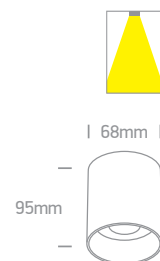

The GU10 Dark Light Aluminium

12105N | 10W | MR16 | GU10 | Aluminium

DARK LIGHT
IP20

12105N | 10W | MR16 | GU10 | Aluminium

DARK LIGHT
IP20

Order Code	Colour	Reflector	Watts	Input	Class	⊞	Notes
12105N/W	White	Black	10W	100-240V	⊞	36	-
12105N/B	Black	Brass	10W	100-240V	⊞	36	-
12105N/BBS	Brushed brass	Black	10W	100-240V	⊞	36	-
12105N/MG	Metal grey	Black	10W	100-240V	⊞	36	-