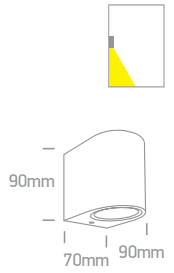

# The GU10 Outdoor Cylinder Lights

ABS + PC

**67142F** | 6W | MR16 | GU10 | ABS + PC

67142F/W

67142F/AN

67142F/B

**67142G** | 2x6W | MR16 | GU10 | ABS + PC

67142G/W