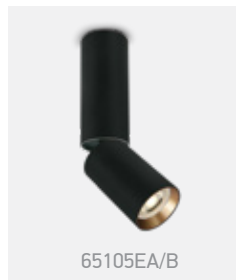

Order Code	Colour	Watts	Input	Class		Notes
65105E/W	White	10W	100-240V		20	-
65105E/B	Black	10W	100-240V		20	-
65105E/CH	Champagne	10W	100-240V		20	-
65205E/W	White	2x10W	100-240V		12	-
65205E/B	Black	2x10W	100-240V		12	-
65205E/CH	Champagne	2x10W	100-240V		12	-
65105EA/W	White	10W	100-240V		20	-
65105EA/B	Black	10W	100-240V		20	-
65105EA/CH	Champagne	10W	100-240V		20	-