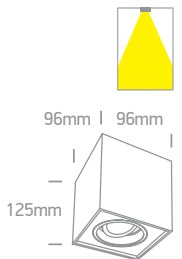

The GU10 Adjustable Cubes Aluminium

12105YA | 10W | MR16 | GU10 | Aluminium

CE 5 YEAR

IP20

12205YA | 2x10W | MR16 | GU10 | Aluminium

CE 5 YEAR

IP20

Order Code	Colour	Watts	Input	Class		Notes
12105YA/W	White	10W	100-240V		20	-
12105YA/B	Black	10W	100-240V		20	-
12205YA/W	White	2x10W	100-240V		20	-
12205YA/B	Black	2x10W	100-240V		20	-