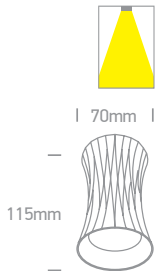

one

The Decorative Cylinders Aluminium

12105J | 10W | MR16 | GU10 | Aluminium

DARK LIGHT
IP20

12105K | 10W | MR16 | GU10 | Aluminium

DARK LIGHT
IP20

12105K | 10W | MR16 | GU10 | Aluminium

DARK LIGHT
IP20

Order Code	Colour	Watts	Input	Class		Notes
12105J/CU	Copper	10W	100-240V		30	-
12105K/BBS	Brushed brass	10W	100-240V		30	-
12105K/DC	Dark chrome	10W	100-240V		30	-