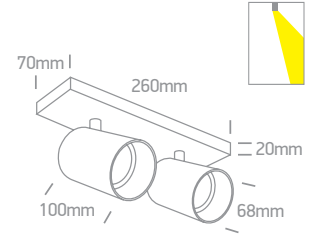

65105N/BBS

**65105N** | 10W | MR16 | GU10 | Aluminium

DARK LIGHT  
IP20

65105N/MG

65205N/BBS

**65205N** | 2x10W | MR16 | GU10 | Aluminium

DARK LIGHT  
IP20

65205N/MG