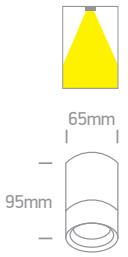

67130C | 10W | MR16 | GU10 | Die cast

IP54

67130C | 10W | MR16 | GU10 | Die cast

IP54

67130C | 10W | MR16 | GU10 | Die cast

IP54

67130C | 10W | MR16 | GU10 | Die cast

IP54