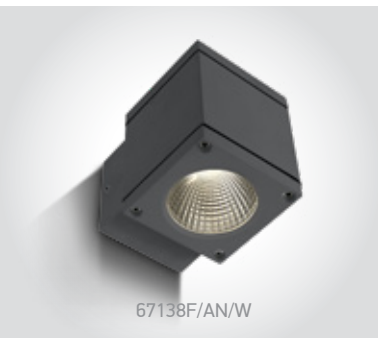

67138F/AN/W

67138E/W/W

Outdoor Wall Cylinders

Down beam

67138F/AN/W

67138F | 6W | COB LED | Die cast

80 CRI

2 YEAR