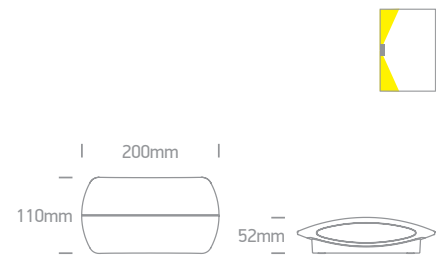

Outdoor Slim Oval Range

Up & down beam

67378A | 2x6W | SMD 2835 | Die cast

80 CRI | CE | 2 YEAR

IP54

67378A | 2x6W | SMD 2835 | Die cast

80 CRI | CE | 2 YEAR

IP54