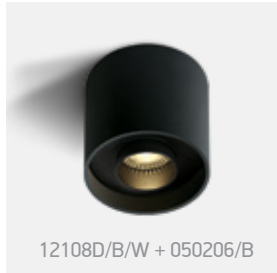

Dark Light Cylinders Tubes Aluminium

12122D/W/W + 050208/BS

12108D/BBS/W + 050206/B

12108D | 8W | COB LED | Aluminium

Reflector must be ordered separately.

12108D/W/W + 050206/W

LED BUILT IN
90 CRI
5 YEAR
DARK LIGHT
IP20