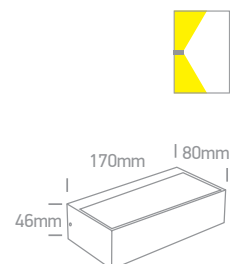

Order Code	Colour	Light Colour	CCT (K)	Watts	Lumen (lm)	Input	Class	Box	Notes
67362C/W/W	White	Warm white	3000K	2x4,5W	2x315lm	230V	⊕	12	Complete with 350mA driver
67362C/AN/W	Anthracite	Warm white	3000K	2x4,5W	2x315lm	230V	⊕	12	Complete with 350mA driver
67392/W/W	White	Warm white	3000K	7W	400lm	230V	⊖	20	Complete with 500mA driver
67392/AN/W	Anthracite	Warm white	3000K	7W	400lm	230V	⊖	20	Complete with 500mA driver