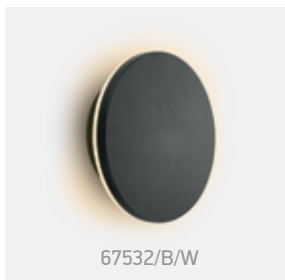

LED BUILT IN

80 CRI

TRIAC DIMMABLE

IK06

CE

2 YEAR

67450A | 7W | SMD 2835 | ABS + PC

LED BUILT IN