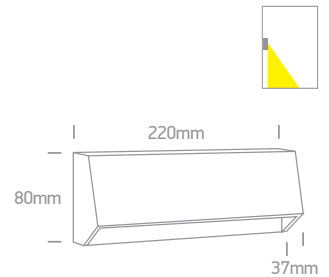

67396 | 6W | SMD 2835 | ABS + PC