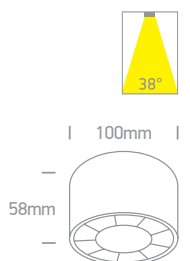

Order Code	Colour	Light Colour	CCT (K)	Watts	Lumen (lm)	Beam Angle	Input	Class		Notes
12106X/W/W	White	Warm white	3000K	6W	480lm	38°	230V		40	Complete with 150mA driver
12106X/B/W	Black	Warm white	3000K	6W	480lm	38°	230V		40	Complete with 150mA driver
12112X/W/W	White	Warm white	3000K	12W	960lm	38°	230V		40	Complete with 300mA driver
12112X/B/W	Black	Warm white	3000K	12W	960lm	38°	230V		40	Complete with 300mA driver