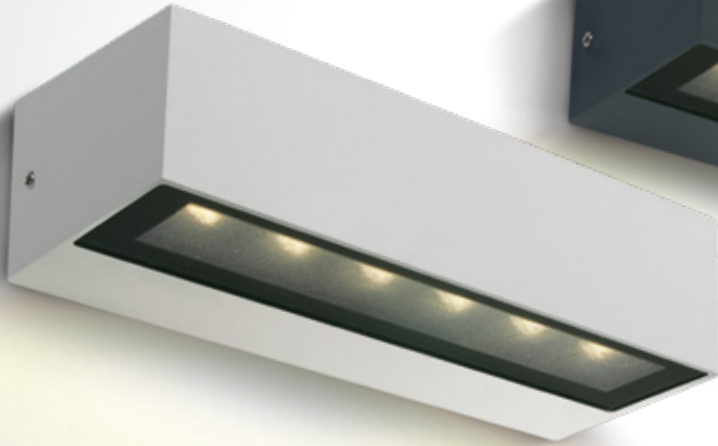

67526A1/W/W

67526A1/AN/W

Linear Outdoor Series

Single Sided

67526A1/W/W

67526A1 | 8W | SMD 3030 | Die cast

67526A1/AN/W

67526A2/W/W