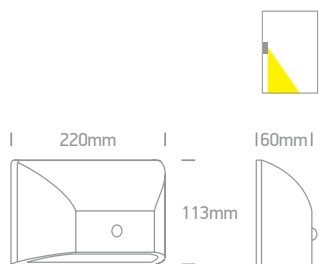

Order Code	Colour	Light Colour	CCT (K)	Watts	Lumen (lm)	Input	Class	Box	Notes
67386A/W/W	White	Warm white	3000K	1,5W	80lm	230V	□	40	AC LED
67386A/AN/W	Anthracite	Warm white	3000K	1,5W	80lm	230V	□	40	AC LED
67386C/W/W	White	Warm white	3000K	4W	220lm	230V	□	20	AC LED
67386C/AN/W	Anthracite	Warm white	3000K	4W	220lm	230V	□	20	AC LED
67396/W/W	White	Warm white	3000K	6W	300lm	230V	□	20	AC LED
67396/AN/W	Anthracite	Warm white	3000K	6W	300lm	230V	□	20	AC LED
67396A/W/W	White	Warm white	3000K	6W	300lm	230V	□	20	AC LED
67396A/AN/W	Anthracite	Warm white	3000K	6W	300lm	230V	□	20	AC LED