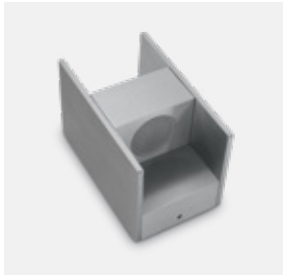

67336 | 2x1W | LED | Natural aluminium

DARK LIGHT
IP54
offer