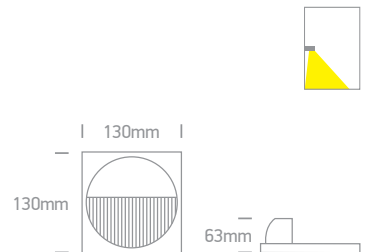

Outdoor Wall Light

Die cast

67124/G/BL

67124 | 2x1W | LED | Die cast

Order Code	Colour	Light Colour	CCT (K)	Watts	Lumen (lm)	Input	Class	Box	Notes
67124/G/BL	Grey	Blue	-	2x1W	-	230V	□	18	Complete with driver