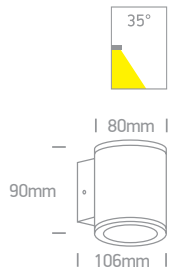

Outdoor Wall Cylinders Down beam

67138E/W/W

67138E | 6W | COB LED | Die cast

LED BUILT IN
80 CRI CE 2 YEAR

IP54

67138E/AN/W

67138E | 6W | COB LED | Die cast

LED BUILT IN
80 CRI CE 2 YEAR