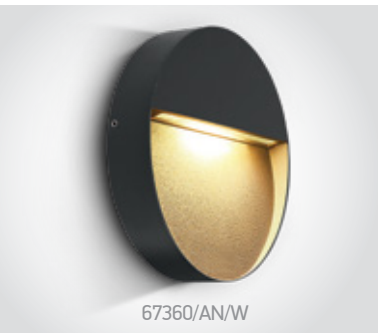

Round Indoor/Outdoor Wall Dark Lights

Die cast

67359 | 3W | SMD 2835 | Die cast

LED BUILT IN
80 CRI CE 2 YEAR

DARK LIGHT
IP54

67360 | 9W | SMD 2835 | Die cast

LED BUILT IN
80 CRI CE 2 YEAR

DARK LIGHT
IP54