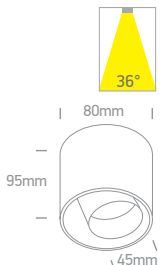

12112T/B/W

DARK LIGHT

IP20

Order Code	Colour	Light Colour	CCT (K)	Watts	Lumen (lm)	Beam Angle	Input	Class	📦	Notes
12115D/W/W	White	Warm white	3000K	15W	1200lm	45°	230V	⊕	24	Complete with 350mA driver
12115D/B/W	Black	Warm white	3000K	15W	1200lm	45°	230V	⊕	24	Complete with 350mA driver
12108T/W/W	White	Warm white	3000K	8W	720lm	36°	230V	⊕	30	Complete with 700mA driver
12108T/B/W	Black	Warm white	3000K	8W	720lm	36°	230V	⊕	30	Complete with 700mA driver
12112T/W/W	White	Warm white	3000K	12W	1080lm	36°	230V	⊕	20	Complete with 350mA driver
12112T/B/W	Black	Warm white	3000K	12W	1080lm	36°	230V	⊕	20	Complete with 350mA driver