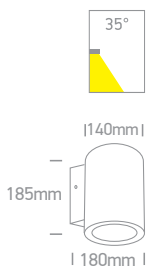

Outdoor Wall Cylinders High Power

67138EL/AN/C

IP65

67138EL | 20W | COB LED | Die cast

67138EL/AN/W

67138L/AN/C

IP65

67138L | 2x20W | COB LED | Die cast