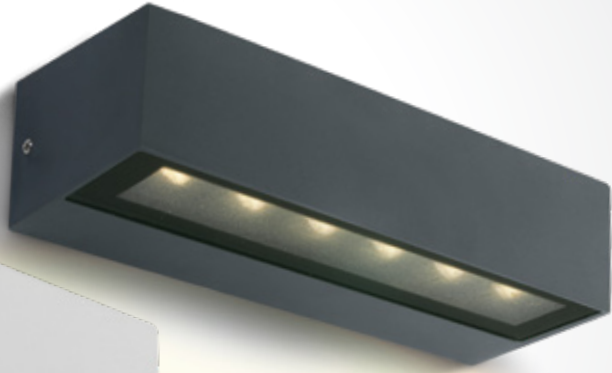

67526A1/W/W

67526A1/AN/W

Linear Outdoor Series

Single Sided

67526A1/W/W

67526A1 | 8W | SMD 3030 | Die cast

67526A1/AN/W

67526A2/W/W