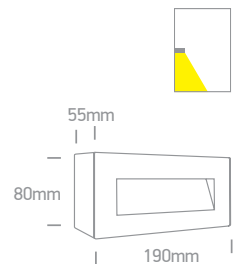

Order Code	Colour	Light Colour	CCT (K)	Watts	Lumen (lm)	Input	Class	Box	Notes
67076/W/W	White	Warm white	3000K	4W	300lm	230V	⊕	12	AC LED
67076/B/W	Black	Warm white	3000K	4W	300lm	230V	⊕	12	AC LED
67076A/W/W	White	Warm white	3000K	5W	350lm	230V	⊕	12	AC LED
67076A/B/W	Black	Warm white	3000K	5W	350lm	230V	⊕	12	AC LED