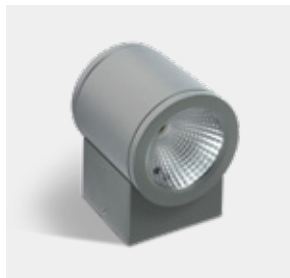

Order Code	Colour	Light Colour	CCT (K)	Watts	Lumen (lm)	Beam Angle	Input	Class	Notes
67138E/W/W	White	Warm white	3000K	6W	440lm	35°	100-240V	⊕	Complete with 500mA driver
67138E/AN/W	Anthracite	Warm white	3000K	6W	440lm	35°	100-240V	⊕	Complete with 500mA driver
67138E/B/W	Black	Warm white	3000K	6W	440lm	35°	100-240V	⊕	Complete with 500mA driver
67138E/G/W	Grey	Warm white	3000K	6W	440lm	35°	100-240V	⊕	Complete with 500mA driver