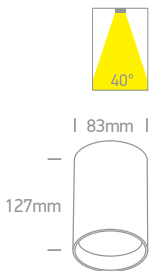

67516C | 40W | COB LED | Aluminium