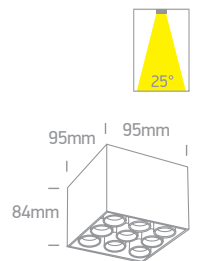

Dark Light Ceiling Tubes

12406C | 10W | SMD 3535 | Aluminium

DARK LIGHT
 IP20

12606C | 15W | SMD 3535 | Aluminium

DARK LIGHT
 IP20

12906C | 20W | SMD 3535 | Aluminium

DARK LIGHT
 IP20

Order Code	Colour	Light Colour	CCT (K)	Watts	Lumen (lm)	Beam Angle	Input	Class		Notes
12406C/W/W	White	Warm white	3000K	10W	800lm	25°	230V		40	Complete with 700mA driver
12406C/B/W	Black	Warm white	3000K	10W	800lm	25°	230V		40	Complete with 700mA driver
12606C/W/W	White	Warm white	3000K	15W	1200lm	25°	230V		30	Complete with 700mA driver
12606C/B/W	Black	Warm white	3000K	15W	1200lm	25°	230V		30	Complete with 700mA driver
12906C/W/W	White	Warm white	3000K	20W	1600lm	25°	230V		20	Complete with 700mA driver
12906C/B/W	Black	Warm white	3000K	20W	1600lm	25°	230V		20	Complete with 700mA driver