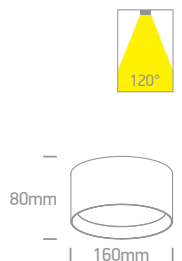

LED BUILT IN
 90 CRI
 CCT V
 CE
 5 YEAR
 UGR19

new
IP44

12120D/B/V

12125D/W/V

12125D | 25W | SMD LED | Aluminium

LED BUILT IN
 90 CRI
 CCT V
 CE
 5 YEAR
 UGR19

new
IP44

12125D/B/V