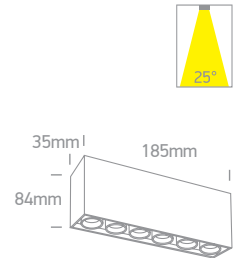

Dark Light Ceiling Tubes

12406C | 10W | SMD 3535 | Aluminium

DARK LIGHT
 IP20

12606C | 15W | SMD 3535 | Aluminium

DARK LIGHT
 IP20

12906C | 20W | SMD 3535 | Aluminium

DARK LIGHT
 IP20

Order Code	Colour	Light Colour	CCT (K)	Watts	Lumen (lm)	Beam Angle	Input	Class		Notes
12406C/W/W	White	Warm white	3000K	10W	800lm	25°	230V		40	Complete with 700mA driver
12406C/B/W	Black	Warm white	3000K	10W	800lm	25°	230V		40	Complete with 700mA driver
12606C/W/W	White	Warm white	3000K	15W	1200lm	25°	230V		30	Complete with 700mA driver
12606C/B/W	Black	Warm white	3000K	15W	1200lm	25°	230V		30	Complete with 700mA driver
12906C/W/W	White	Warm white	3000K	20W	1600lm	25°	230V		20	Complete with 700mA driver
12906C/B/W	Black	Warm white	3000K	20W	1600lm	25°	230V		20	Complete with 700mA driver