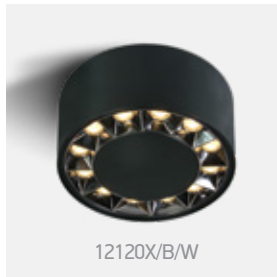

12106X/W/W

12120X/B/W

12124X/B/W

The Dark Light Mirror Cylinders Aluminium

12120X/W/W

12120X | 20W | SMD 3030 | Aluminium

12120X/B/W

12124X/W/W