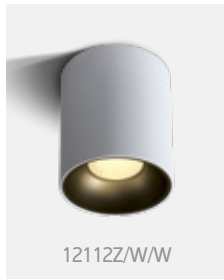

12120Z | 20W | COB LED | Die cast + Plastic