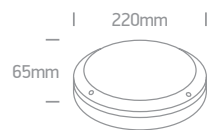

67442/B/W

IP54

67442 | 10W | SMD 2835 | Die cast