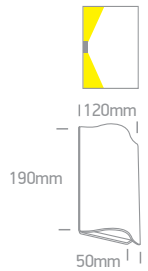

The Roof Tile Range

67422 | 6W | COB LED | Die cast

IP54

67422A | 2x6W | COB LED | Die cast

IP54

67512 | 8W | SMD 2835 | ABS + PC

IP65

Order Code	Colour	Light Colour	CCT (K)	Watts	Lumen (lm)	Input	Class	📦	Notes
67422/W/W	White	Warm white	3000K	6W	400lm	230V	Ⓛ	24	Complete with 500mA driver
67422/AN/W	Anthracite	Warm white	3000K	6W	400lm	230V	Ⓛ	24	Complete with 500mA driver
67422A/W/W	White	Warm white	3000K	2x6W	2x400lm	230V	Ⓛ	12	Complete with 500mA driver
67422A/AN/W	Anthracite	Warm white	3000K	2x6W	2x400lm	230V	Ⓛ	12	Complete with 500mA driver
67512/W/W	White	Warm white	3000K	8W	400lm	230V	Ⓛ	20	Complete with 200mA driver
67512/AN/W	Anthracite	Warm white	3000K	8W	400lm	230V	Ⓛ	20	Complete with 200mA driver