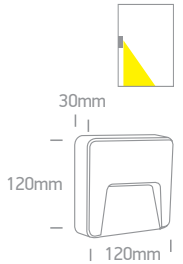

Order Code	Colour	Light Colour	CCT (K)	Watts	Lumen (lm)	Input	Class		Notes
67414/W/W	White	Warm white	3000K	3W	100lm	230V		20	AC LED
67414/AN/W	Anthracite	Warm white	3000K	3W	100lm	230V		20	AC LED
67417/W/W	White	Warm white	3000K	1.5W	40lm	230V		40	AC LED
67417/AN/W	Anthracite	Warm white	3000K	1.5W	40lm	230V		40	AC LED
67418/W/W	White	Warm white	3000K	3W	100lm	230V		40	AC LED