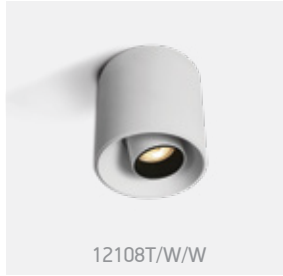

12108T/W/W