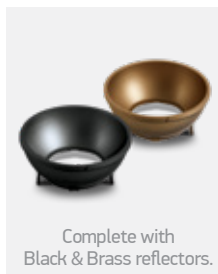

The Retro Dark Light Cylinders

12112Z | 12W | COB LED | Die cast + Plastic

12120Z | 20W | COB LED | Die cast + Plastic

12130Z | 30W | COB LED | Die cast + Plastic

Order Code	Colour	Light Colour	CCT (K)	Watts	Lumen (lm)	Beam Angle	Input	Class		Notes
12112Z/W/W	White	Warm white	3000K	12W	960lm	45°	230V		30	Complete with 300mA driver
12112Z/B/W	Black	Warm white	3000K	12W	960lm	45°	230V		30	Complete with 300mA driver
12120Z/W/W	White	Warm white	3000K	20W	1600lm	45°	230V		24	Complete with 500mA driver
12120Z/B/W	Black	Warm white	3000K	20W	1600lm	45°	230V		24	Complete with 500mA driver
12130Z/W/W	White	Warm white	3000K	30W	2400lm	45°	230V		12	Complete with 700mA driver
12130Z/B/W	Black	Warm white	3000K	30W	2400lm	45°	230V		12	Complete with 700mA driver