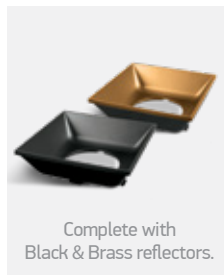

Order Code	Colour	Light Colour	CCT (K)	Watts	Lumen (lm)	Beam Angle	Input	Class		Notes
12112ZA/W/W	White	Warm white	3000K	12W	960lm	45°	230V		30	Complete with 300mA driver
12112ZA/B/W	Black	Warm white	3000K	12W	960lm	45°	230V		30	Complete with 300mA driver
12120ZA/W/W	White	Warm white	3000K	20W	1600lm	45°	230V		24	Complete with 500mA driver
12120ZA/B/W	Black	Warm white	3000K	20W	1600lm	45°	230V		24	Complete with 500mA driver