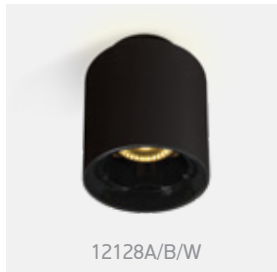

116mm

12128A | 26W+2W | COB LED | Aluminium

Downlight + Uplight.

12128A/W/W

new
DARK LIGHT
IP20

LED BUILT IN
90 CRI
CE
3 YEAR

12128A/B/W

115mm I

130mm

Order Code	Colour	Light Colour	CCT (K)	Watts	Lumen (lm)	Beam Angle	Input	Class	📦	Notes
12112A/W/W	White	Warm white	3000K	10W+2W	1000lm	60°	230V	📉	40	Complete with 300mA driver
12112A/B/W	Black	Warm white	3000K	10W+2W	1000lm	60°	230V	📉	40	Complete with 300mA driver
12120A/W/W	White	Warm white	3000K	18W+2W	1800lm	60°	230V	📉	30	Complete with 500mA driver
12120A/B/W	Black	Warm white	3000K	18W+2W	1800lm	60°	230V	📉	30	Complete with 500mA driver
12128A/W/W	White	Warm white	3000K	26W+2W	2600lm	60°	230V	📉	20	Complete with 700mA driver
12128A/B/W	Black	Warm white	3000K	26W+2W	2600lm	60°	230V	📉	20	Complete with 700mA driver