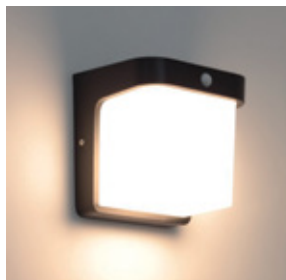

Outdoor Wall Lights

67492 | 12W | SMD 2835 | Plastic + PC

IP54

67492P | 12W | SMD 2835 | Sensor | Plastic + PC

IP54

Order Code	Colour	Light Colour	CCT (K)	Watts	Lumen (lm)	Input	Class		Notes
67492/AN/W	Anthracite	Warm white	3000K	12W	600lm	230V		12	Complete with 300mA driver
67492P/AN/W	Anthracite	Warm white	3000K	12W	600lm	230V		12	Complete with 300mA driver