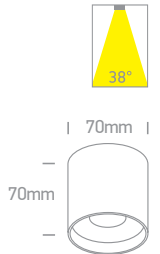

LED Fashion Cylinders

12107V | 7W | LED | Dimmable | Aluminium

IP20

12108C | 8W | COB LED | Die cast

IP20

12122C | 22W | COB LED | Die cast

IP20

Order Code	Colour	Light Colour	CCT (K)	Watts	Lumen (lm)	Beam Angle	Input	Class		Notes
12107V/W/W	White	Warm white	3000K	7W	500lm	40°	230V		20	AC LED
12107V/B/W	Black	Warm white	3000K	7W	500lm	40°	230V		20	AC LED
12108C/W/W	White	Warm white	3000K	8W	520lm	38°	230V		50	Complete with 700mA driver
12108C/B/W	Black	Warm white	3000K	8W	520lm	38°	230V		50	Complete with 700mA driver
12122C/W/W	White	Warm white	3000K	22W	1500lm	38°	230V		20	Complete with 500mA driver
12122C/B/W	Black	Warm white	3000K	22W	1500lm	38°	230V		20	Complete with 500mA driver