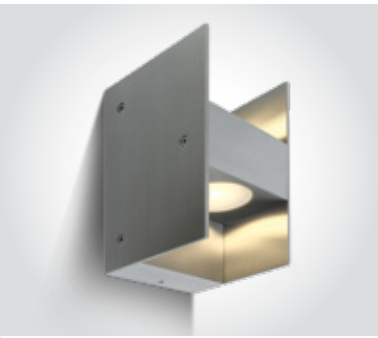

Outdoor Wall Lights

IP54
offer