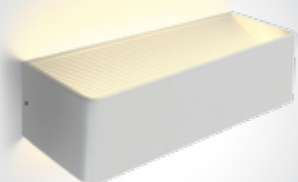

67466C | 12W | SMD 2835 | Aluminium

67466C/W/W