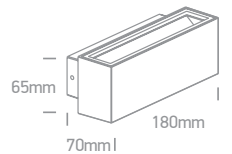

one

Outdoor Wall Up & Down Lights

Die cast

67374 | 2x3W | SMD 2835 | Die cast

IP54

67374 | 2x3W | SMD 2835 | Die cast

IP54

67374A | 2x6W | SMD 2835 | Die cast

IP54

67374A | 2x6W | SMD 2835 | Die cast

IP54

Order Code	Colour	Light Colour	CCT (K)	Watts	Lumen (lm)	Input	Class		Notes
67374/W/W	White	Warm white	3000K	2x3W	2x210lm	230V		24	Complete with 350mA driver
67374/AN/W	Anthracite	Warm white	3000K	2x3W	2x210lm	230V		24	Complete with 350mA driver
67374A/W/W	White	Warm white	3000K	2x6W	2x420lm	230V		12	Complete with 300mA driver
67374A/AN/W	Anthracite	Warm white	3000K	2x6W	2x420lm	230V		12	Complete with 300mA driver