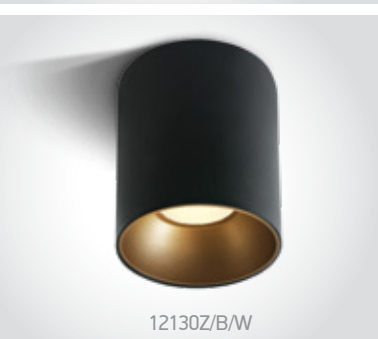

12130Z | 30W | COB LED | Die cast + Plastic