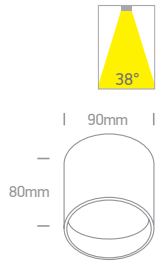

12120F/W/W

12120F | 20W | COB LED | Die cast