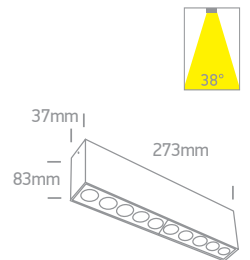

Order Code	Colour	Light Colour	CCT (K)	Watts	Lumen (lm)	Beam Angle	Input	Class	Box	Notes
12112H/W/W	White	Warm white	3000K	12W	840lm	38°	230V	⊕	40	Complete with 700mA driver
12112H/B/W	Black	Warm white	3000K	12W	840lm	38°	230V	⊕	40	Complete with 700mA driver
12124H/W/W	White	Warm white	3000K	24W	1700lm	38°	230V	⊕	30	Complete with 700mA driver
12124H/B/W	Black	Warm white	3000K	24W	1700lm	38°	230V	⊕	30	Complete with 700mA driver