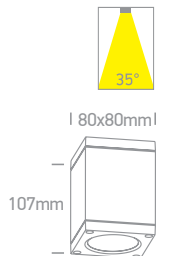

67138C/B/W

67138D/AN/W

67138D | 6W | COB LED | Die cast

IP54

67138D/B/W

67138D/G/W

Order Code	Colour	Light Colour	CCT (K)	Watts	Lumen (lm)	Beam Angle	Input	Class	📦	Notes
67138C/W/W	White	Warm white	3000K	6W	440lm	35°	100-240V	⊕	18	Complete with 500mA driver
67138C/AN/W	Anthracite	Warm white	3000K	6W	440lm	35°	100-240V	⊕	18	Complete with 500mA driver
67138C/B/W	Black	Warm white	3000K	6W	440lm	35°	100-240V	⊕	18	Complete with 500mA driver
67138D/AN/W	Anthracite	Warm white	3000K	6W	440lm	35°	100-240V	⊕	18	Complete with 500mA driver
67138D/B/W	Black	Warm white	3000K	6W	440lm	35°	100-240V	⊕	18	Complete with 500mA driver
67138D/G/W	Grey	Warm white	3000K	6W	440lm	35°	100-240V	⊕	18	Complete with 500mA driver