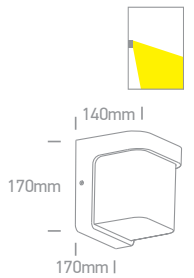

Outdoor Wall Lights

67492 | 12W | SMD 2835 | Plastic + PC

IP54

67492P | 12W | SMD 2835 | Sensor | Plastic + PC

IP54

Order Code	Colour	Light Colour	CCT (K)	Watts	Lumen (lm)	Input	Class		Notes
67492/AN/W	Anthracite	Warm white	3000K	12W	600lm	230V		12	Complete with 300mA driver
67492P/AN/W	Anthracite	Warm white	3000K	12W	600lm	230V		12	Complete with 300mA driver