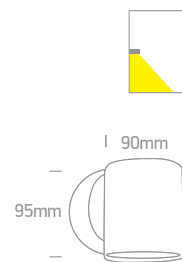

Outdoor Ceiling Cylinders

Die cast

67138E/G/D | 6x1W | LED | Die cast

IP54
offer

67138C | 6x1W | LED | Die cast

IP54
offer

67138C/G/D

67138C/G/W