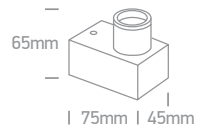

one

Indoor Mini Series

Natural aluminium

60008A | 1W | LED | Natural aluminium

60008 | 2x1W | LED | Natural aluminium

65102 | 1W | LED | Natural aluminium

62401AL | 4x1W | LED | Natural aluminium

Order Code	Colour	Light Colour	CCT (K)	Watts	Lumen (lm)	Input	Class	Box	Notes
60008A/AL/BL	Aluminium	Blue	-	1W	-	100-240V	⊕	50	Complete with driver
60008/AL/D	Aluminium	Daylight	6000K	2x1W	2x60lm	100-240V	⊕	50	Complete with driver
60008/AL/BL	Aluminium	Blue	-	2x1W	-	100-240V	⊕	50	Complete with driver
65102/D	Aluminium	Daylight	6000K	1W	60lm	100-240V	⊕	20	Complete with driver
65102/W	Aluminium	Warm white	3000K	1W	45lm	100-240V	⊕	20	Complete with driver
62401AL/D/15	Aluminium	Daylight	6000K	4x1W	4x60lm	100-240V	⊕	20	Complete with driver
62401AL/W/15	Aluminium	Warm white	3000K	4x1W	4x45lm	100-240V	⊕	20	Complete with driver