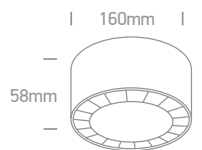

Order Code	Colour	Light Colour	CCT (K)	Watts	Lumen (lm)	Beam Angle	Input	Class		Notes
12120X/W/W	White	Warm white	3000K	20W	1600lm	38°	230V		30	Complete with 450mA driver
12120X/B/W	Black	Warm white	3000K	20W	1600lm	38°	230V		30	Complete with 450mA driver
12124X/W/W	White	Warm white	3000K	24W	1900lm	38°	230V		20	Complete with 600mA driver
12124X/B/W	Black	Warm white	3000K	24W	1900lm	38°	230V		20	Complete with 600mA driver