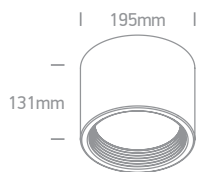

The SMD Cylinders

Aluminium

12115L | 15W | SMD LED | Aluminium

IP40

12125L | 25W | SMD LED | Aluminium

IP40

12135L | 35W | SMD LED | Aluminium

IP40