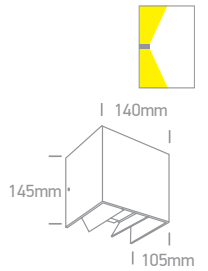

67340A | 2x3W | LED | Adjustable beam | Die cast

80 CRI
2 YEAR

IP54