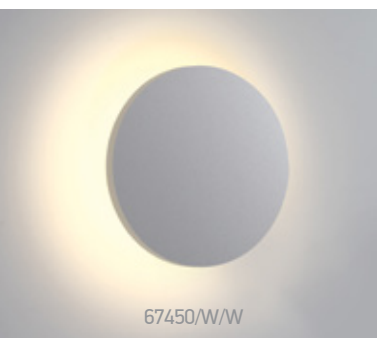

67450 | 7W | SMD 2835 | ABS + PC

LED BUILT IN

80 CRI

IK08

CE

2 YEAR