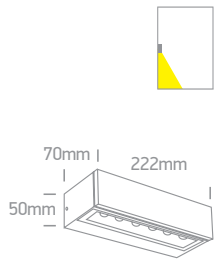

67526A1/W/W

67526A1/AN/W

Linear Outdoor Series

Single Sided

67526A1/W/W

67526A1 | 8W | SMD 3030 | Die cast

67526A1/AN/W

67526A2/W/W