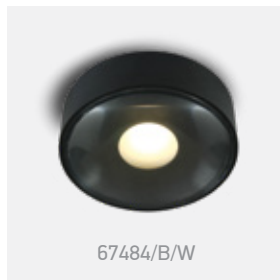

67478 | 12W | SMD 2835 | Die cast + PC