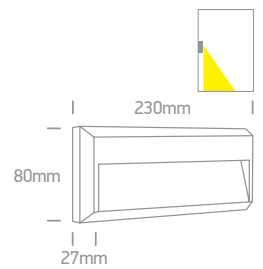

67388C | 2W | SMD 2835 | ABS + PC

80 CRI IK08 CE

2 YEAR