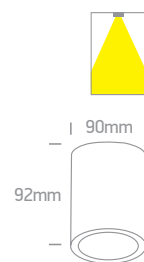

Outdoor Ceiling Cylinders

Die cast

67138E/G/D | 6x1W | LED | Die cast

IP54
offer

67138C | 6x1W | LED | Die cast

IP54
offer

67138C/G/D

67138C/G/W