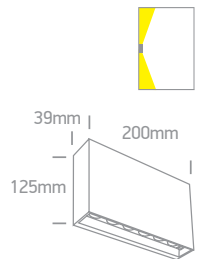

IP65

Order Code	Colour	Light Colour	CCT (K)	Watts	Lumen (lm)	Input	Class		Notes
67472A/AN/W	Anthracite	Warm white	3000K	6W	500lm	230V		20	Complete with 300mA driver
67472/AN/W	Anthracite	Warm white	3000K	2x6W	2x500lm	230V		20	Complete with 300mA driver