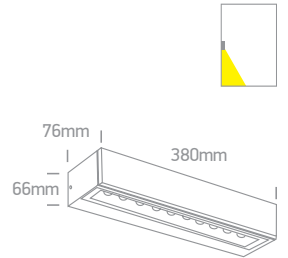

67526A3/W/W

67526A3 | 13W | SMD 3030 | Die cast