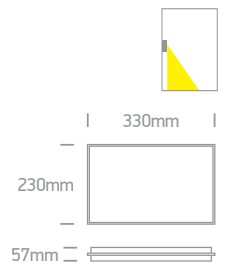

Order Code	Colour	Light Colour	CCT (K)	Watts	Lumen (lm)	Input	Class	📦	Notes
67394A/AN/W	Anthracite	Warm white	3000K	3,5W	250lm	230V	☐	40	AC LED
67394/W/W	White	Warm white	3000K	3,5W	250lm	230V	☐	24	AC LED
67394/AN/W	Anthracite	Warm white	3000K	3,5W	250lm	230V	☐	24	AC LED
67364/G/W	Grey	Warm white	3000K	8W	450lm	230V	⊕	8	Photocell