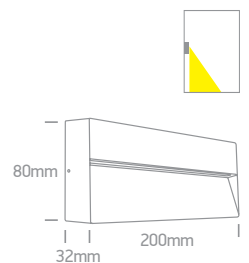

Order Code	Colour	Light Colour	CCT (K)	Watts	Lumen (lm)	Input	Class	📦	Notes
67359A/W/W	White	Warm white	3000K	4W	200lm	100-240V	⊕	30	Complete with 350mA driver
67359A/AN/W	Anthracite	Warm white	3000K	4W	200lm	100-240V	⊕	30	Complete with 350mA driver
67360A/W/W	White	Warm white	3000K	9W	450lm	230V	⊕	12	Complete with 700mA driver
67360A/AN/W	Anthracite	Warm white	3000K	9W	450lm	230V	⊕	12	Complete with 700mA driver
67359B/W/W	White	Warm white	3000K	7W	400lm	230V	⊕	24	Complete with 350mA driver
67359B/AN/W	Anthracite	Warm white	3000K	7W	400lm	230V	⊕	24	Complete with 350mA driver