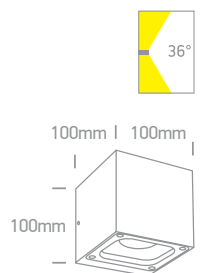

Order Code	Colour	Light Colour	CCT (K)	Watts	Lumen (lm)	Beam Angle	Input	Class		Notes
67524A/W/W	White	Warm white	3000K	6W	500lm	36°	230V		12	Complete with 500mA driver
67524A/AN/W	Anthracite	Warm white	3000K	6W	500lm	36°	230V		12	Complete with 500mA driver
67524B/W/W	White	Warm white	3000K	2x6W	1000lm	36°	230V		12	Complete with 500mA driver
67524B/AN/W	Anthracite	Warm white	3000K	2x6W	1000lm	36°	230V		12	Complete with 500mA driver