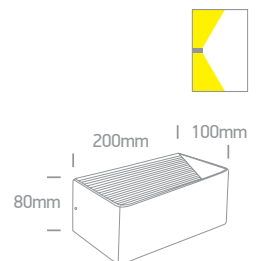

67466B/B/W

67466C | 12W | SMD 2835 | Aluminium

67466C/W/W

IP20

67466C/B/W

Order Code	Colour	Light Colour	CCT (K)	Watts	Lumen (lm)	Input	Class	📦	Notes
67466A/W/W	White	Warm white	3000K	6W	400lm	230V	⚡	12	Complete with 300mA driver
67466A/B/W	Black	Warm white	3000K	6W	400lm	230V	⚡	12	Complete with 300mA driver
67466B/W/W	White	Warm white	3000K	6W	400lm	230V	⚡	12	Complete with 300mA driver
67466B/B/W	Black	Warm white	3000K	6W	400lm	230V	⚡	12	Complete with 300mA driver
67466C/W/W	White	Warm white	3000K	12W	800lm	230V	⚡	12	Complete with 300mA driver
67466C/B/W	Black	Warm white	3000K	12W	800lm	230V	⚡	12	Complete with 300mA driver