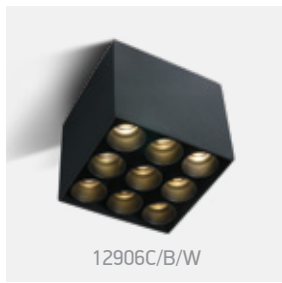

Dark Light Ceiling Tubes

12406C | 10W | SMD 3535 | Aluminium

DARK LIGHT
 IP20

12606C | 15W | SMD 3535 | Aluminium

DARK LIGHT
 IP20

12906C | 20W | SMD 3535 | Aluminium

DARK LIGHT
 IP20

Order Code	Colour	Light Colour	CCT (K)	Watts	Lumen (lm)	Beam Angle	Input	Class		Notes
12406C/W/W	White	Warm white	3000K	10W	800lm	25°	230V		40	Complete with 700mA driver
12406C/B/W	Black	Warm white	3000K	10W	800lm	25°	230V		40	Complete with 700mA driver
12606C/W/W	White	Warm white	3000K	15W	1200lm	25°	230V		30	Complete with 700mA driver
12606C/B/W	Black	Warm white	3000K	15W	1200lm	25°	230V		30	Complete with 700mA driver
12906C/W/W	White	Warm white	3000K	20W	1600lm	25°	230V		20	Complete with 700mA driver
12906C/B/W	Black	Warm white	3000K	20W	1600lm	25°	230V		20	Complete with 700mA driver