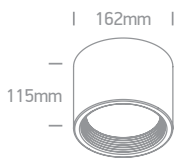

The SMD Cylinders

Aluminium

12115L | 15W | SMD LED | Aluminium

IP40

12125L | 25W | SMD LED | Aluminium

IP40

12135L | 35W | SMD LED | Aluminium

IP40