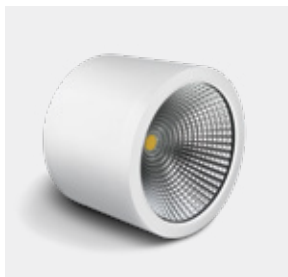

COB Outdoor Ceiling Cylinders

67380 | 10W | COB LED | Aluminium

IP54

67380A | 25W | COB LED | Die cast

IP54

Order Code	Colour	Light Colour	CCT (K)	Watts	Lumen (lm)	Beam Angle	Input	Class		Notes
67380/W/W	White	Warm white	3000K	10W	730lm	60°	230V		24	Complete with 230mA driver
67380A/W/W	White	Warm white	3000K	25W	1800lm	60°	230V		12	Complete with 600mA driver