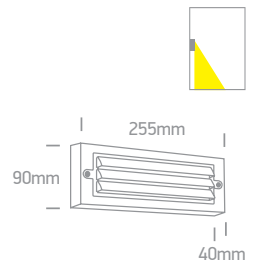

67502B | 6W | SMD 2835 | ABS + PC

LED BUILT IN
80 CRI
CE
2 YEAR

DARK LIGHT
IP65