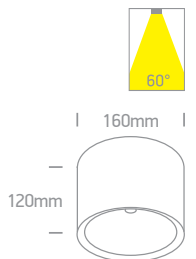

COB Outdoor Ceiling Cylinders

67380 | 10W | COB LED | Aluminium

IP54

67380A | 25W | COB LED | Die cast

IP54

Order Code	Colour	Light Colour	CCT (K)	Watts	Lumen (lm)	Beam Angle	Input	Class		Notes
67380/W/W	White	Warm white	3000K	10W	730lm	60°	230V		24	Complete with 230mA driver
67380A/W/W	White	Warm white	3000K	25W	1800lm	60°	230V		12	Complete with 600mA driver