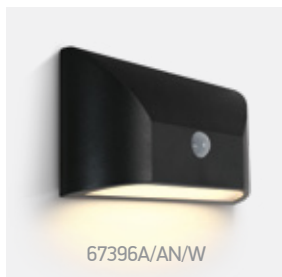

67396A/AN/W