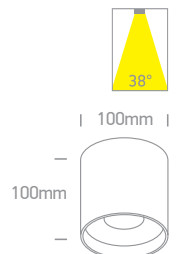

12108C/W/W

12122C | 22W | COB LED | Die cast

12122C/B/W

IP20

12122C/W/W

Order Code	Colour	Light Colour	CCT (K)	Watts	Lumen (lm)	Beam Angle	Input	Class		Notes
12107V/W/W	White	Warm white	3000K	7W	500lm	40°	230V		20	AC LED
12107V/B/W	Black	Warm white	3000K	7W	500lm	40°	230V		20	AC LED
12108C/W/W	White	Warm white	3000K	8W	520lm	38°	230V		50	Complete with 700mA driver
12108C/B/W	Black	Warm white	3000K	8W	520lm	38°	230V		50	Complete with 700mA driver
12122C/W/W	White	Warm white	3000K	22W	1500lm	38°	230V		20	Complete with 500mA driver
12122C/B/W	Black	Warm white	3000K	22W	1500lm	38°	230V		20	Complete with 500mA driver