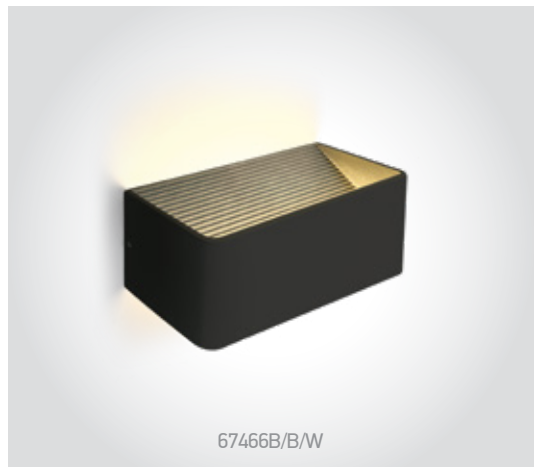

67466B/B/W