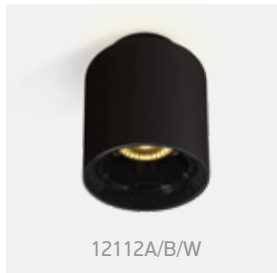

The Backlight Cylinders

12112A | 10W+2W | COB LED | Aluminium

Downlight + Uplight.

12112A/W/W

new
DARK LIGHT
IP20

LED BUILT IN
90 CRI
CE
3 YEAR

12112A/B/W

85mm I