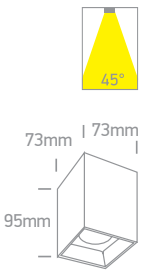

12120ZA | 20W | COB LED | Die cast + Plastic