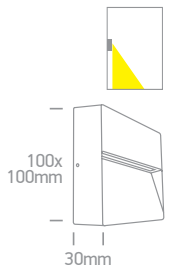

one

Square Indoor/Outdoor Wall Dark Lights

Die cast

67359A | 4W | SMD 2835 | Die cast

DARK LIGHT
IP54

LED BUILT IN
80 CRI
CE
2 YEAR

67360A | 9W | SMD 2835 | Die cast

DARK LIGHT
IP54