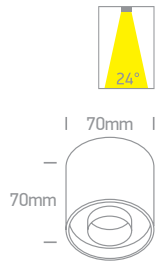

12108D | 8W | COB LED | Aluminium

Reflector must be ordered separately.