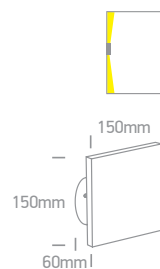

Order Code	Colour	Light Colour	CCT (K)	Watts	Lumen (lm)	Input	Class		Notes
67450/W/W	White	Warm white	3000K	7W	600lm	230V		24	Complete with 300mA driver
67450/AN/W	Anthracite	Warm white	3000K	7W	600lm	230V		24	Complete with 300mA driver
67532/W/W	White	Warm white	3000K	15W	1100lm	230V		12	Complete with 190mA dimmable driver
67532/B/W	Black	Warm white	3000K	15W	1100lm	230V		12	Complete with 190mA dimmable driver
67450A/W/W	White	Warm white	3000K	7W	600lm	230V		24	Complete with 300mA driver
67450A/AN/W	Anthracite	Warm white	3000K	7W	600lm	230V		24	Complete with 300mA driver