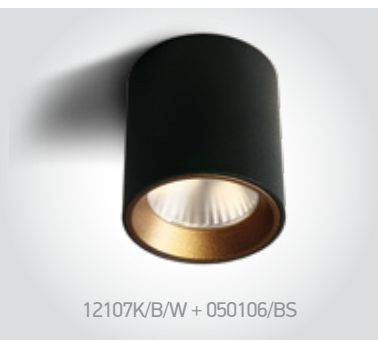

IP20

12107K | 7W | COB LED | Dimmable | Aluminium

Ring must be ordered separately.