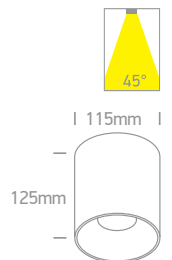

Order Code	Colour	Light Colour	CCT (K)	Watts	Lumen (lm)	Beam Angle	Input	Class		Notes
12112Z/W/W	White	Warm white	3000K	12W	960lm	45°	230V		30	Complete with 300mA driver
12112Z/B/W	Black	Warm white	3000K	12W	960lm	45°	230V		30	Complete with 300mA driver
12120Z/W/W	White	Warm white	3000K	20W	1600lm	45°	230V		24	Complete with 500mA driver
12120Z/B/W	Black	Warm white	3000K	20W	1600lm	45°	230V		24	Complete with 500mA driver
12130Z/W/W	White	Warm white	3000K	30W	2400lm	45°	230V		12	Complete with 700mA driver
12130Z/B/W	Black	Warm white	3000K	30W	2400lm	45°	230V		12	Complete with 700mA driver