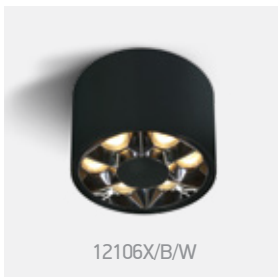

12112X | 12W | SMD 3030 | Aluminium