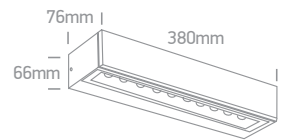

Linear Outdoor Series

Double Sided

67526B1 | 2x6W | SMD 3030 | Die cast

2 YEAR

67526B1/AN/W

67526B2 | 2x10W | SMD 3030 | Die cast

2 YEAR

67526B2/AN/W