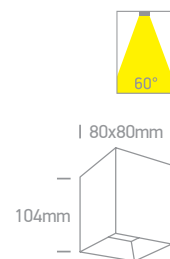

12115HA | 15W | COB LED | Aluminium