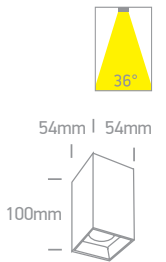

Surface Shop Square Boxes Aluminium

12107B | 7W | COB LED | Dimmable | Aluminium

IP20

12207B | 2x7W | COB LED | Aluminium

IP20

IP20

Order Code	Colour	Light Colour	CCT (K)	Watts	Lumen (lm)	Beam Angle	Input	Class	☒	Notes
12107B/W/W	White	Warm white	3000K	7W	550lm	36°	230V	⊕	36	Complete with 350mA driver
12207B/W/W	White	Warm white	3000K	2x7W	1100lm	36°	100-240V	⊕	24	Complete with 350mA driver
12307B/W/W	White	Warm white	3000K	3x7W	1650lm	36°	100-240V	⊕	12	Complete with 350mA driver