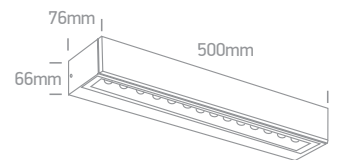

67526B1/W/W

67526B2/W/W

67526B3/W/W

Order Code	Colour	Light Colour	CCT (K)	Watts	Lumen (lm)	Input	Class		Notes
67526B1/W/W	White	Warm white	3000K	2x6W	720lm	230V		12	Complete with 300mA driver
67526B1/AN/W	Anthracite	Warm white	3000K	2x6W	720lm	230V		12	Complete with 300mA driver
67526B2/W/W	White	Warm white	3000K	2x10W	1200lm	230V		6	Complete with 500mA driver
67526B2/AN/W	Anthracite	Warm white	3000K	2x10W	1200lm	230V		6	Complete with 500mA driver
67526B3/W/W	White	Warm white	3000K	2x13W	1560lm	230V		4	Complete with 700mA driver
67526B3/AN/W	Anthracite	Warm white	3000K	2x13W	1560lm	230V		4	Complete with 700mA driver