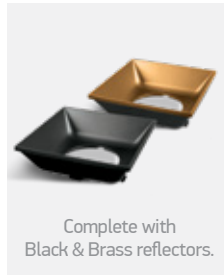

12120ZA | 20W | COB LED | Die cast + Plastic