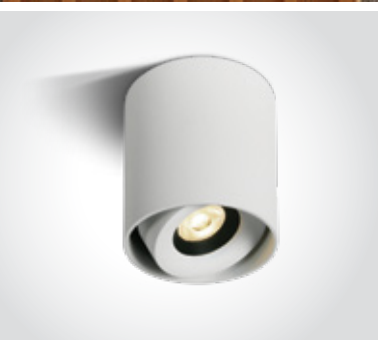

Adjustable COB Ceiling Lights

12108X | 8W | COB LED | Dimmable | Aluminium