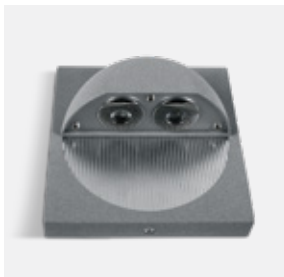

Outdoor Wall Light

Die cast

67124/G/BL

67124 | 2x1W | LED | Die cast

Order Code	Colour	Light Colour	CCT (K)	Watts	Lumen (lm)	Input	Class	Box	Notes
67124/G/BL	Grey	Blue	-	2x1W	-	230V	□	18	Complete with driver