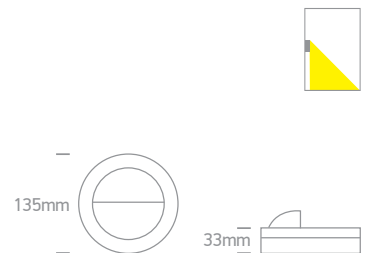

Outdoor Wall Lights

67336 | 2x1W | LED | Natural aluminium

IP54
offer

67242 | 3W | LED | Die cast

DARK LIGHT
IP54
offer

67126 | 1,5W | LED | Die cast

IP54
offer

Order Code	Colour	Light Colour	CCT (K)	Watts	Lumen (lm)	Input	Class	⊞	Notes
67336/AL/W	Aluminium	Warm white	3000K	2x1W	130lm	100-240V	⊞	20	Complete with driver
67242/G/D	Grey	Daylight	6000K	3W	-	100-240V	⊞	30	Complete with driver
67126/G/BL	Grey	Blue	-	1,5W	-	230V	⊞	30	Complete with driver