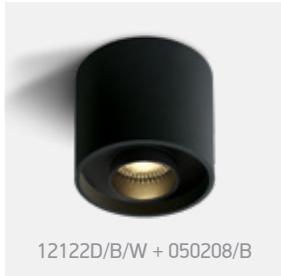

Reflector must be ordered separately.

12108DB/W/W + 050206/B

LED BUILT IN
90 CRI
5 YEAR
DARK LIGHT
IP20

12108DB/B/W + 050206/BS

050206/W White

050206/B Black

050206/BS Brass

Order Code	Colour	Light Colour	CCT (K)	Watts	Lumen (lm)	Beam Angle	Input	Class		Notes
12108D/W/W	White	Warm white	3000K	8W	560lm	24°	230V		50	Complete with 700mA driver
12108D/B/W	Black	Warm white	3000K	8W	560lm	24°	230V		50	Complete with 700mA driver
12108D/BBS/W	Brushed brass	Warm white	3000K	8W	560lm	24°	230V		50	Complete with 700mA driver
12108D/MG/W	Metal grey	Warm white	3000K	8W	560lm	24°	230V		50	Complete with 700mA driver
12108DB/W/W	White	Warm white	3000K	8W	320+100lm	36°	230V		50	Complete with 700mA driver
12108DB/B/W	Black	Warm white	3000K	8W	320+100lm	36°	230V		50	Complete with 700mA driver

Dark Light Cylinders Tubes Aluminium

12122D/W/W + 050208/BS

12122D | 22W | COB LED | Aluminium

Reflector must be ordered separately.

12122D/B/W + 050208/B

12122D/BBS/W + 050208/B

12122D | 22W | COB LED | Aluminium