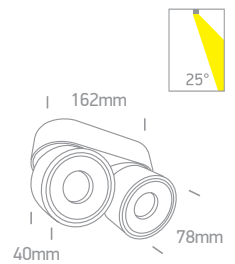

12208LA/W/W

12208LA | 2x8W | COB LED | Aluminium

IP20

12208LA/B/W

65107 | 7W | COB LED | Aluminium

IP20
offer

Order Code	Colour	Light Colour	CCT (K)	Watts	Lumen (lm)	Beam Angle	Input	Class	Box	Notes
12108LA/W/W	White	Warm white	3000K	8W	600lm	25°	230V	⊕	24	Complete with 700mA driver
12108LA/B/W	Black	Warm white	3000K	8W	600lm	25°	230V	⊕	24	Complete with 700mA driver
12208LA/W/W	White	Warm white	3000K	2x8W	2x600lm	25°	230V	⊕	18	Complete with 2x700mA drivers
12208LA/B/W	Black	Warm white	3000K	2x8W	2x600lm	25°	230V	⊕	18	Complete with 2x700mA drivers
65107/W/W	White	Warm white	3000K	7W	594lm	35°	230V	⊞	12	Complete with 700mA driver