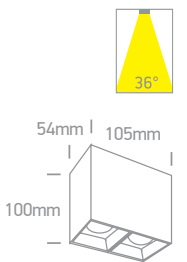

Surface Shop Square Boxes Aluminium

12107B | 7W | COB LED | Dimmable | Aluminium

IP20

12207B | 2x7W | COB LED | Aluminium

IP20

12307B | 3x7W | COB LED | Aluminium

IP20

Order Code	Colour	Light Colour	CCT (K)	Watts	Lumen (lm)	Beam Angle	Input	Class	☒	Notes
12107B/W/W	White	Warm white	3000K	7W	550lm	36°	230V	⊕	36	Complete with 350mA driver
12207B/W/W	White	Warm white	3000K	2x7W	1100lm	36°	100-240V	⊕	24	Complete with 350mA driver
12307B/W/W	White	Warm white	3000K	3x7W	1650lm	36°	100-240V	⊕	12	Complete with 350mA driver