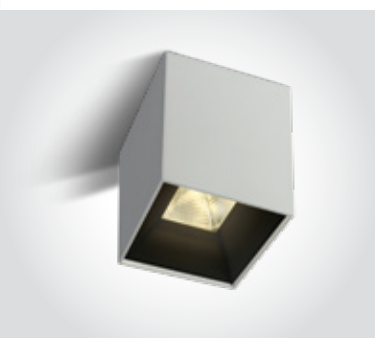

Dark Light Pro Cubes Aluminium

Order Code	Colour	Light Colour	CCT (K)	Watts	Lumen (lm)	Beam Angle	Input	Class		Notes
12110HA/W/W	White	Warm white	3000K	10W	800lm	60°	230V		48	Complete with 250mA driver
12115HA/W/W	White	Warm white	3000K	15W	1200lm	60°	230V		48	Complete with 350mA driver