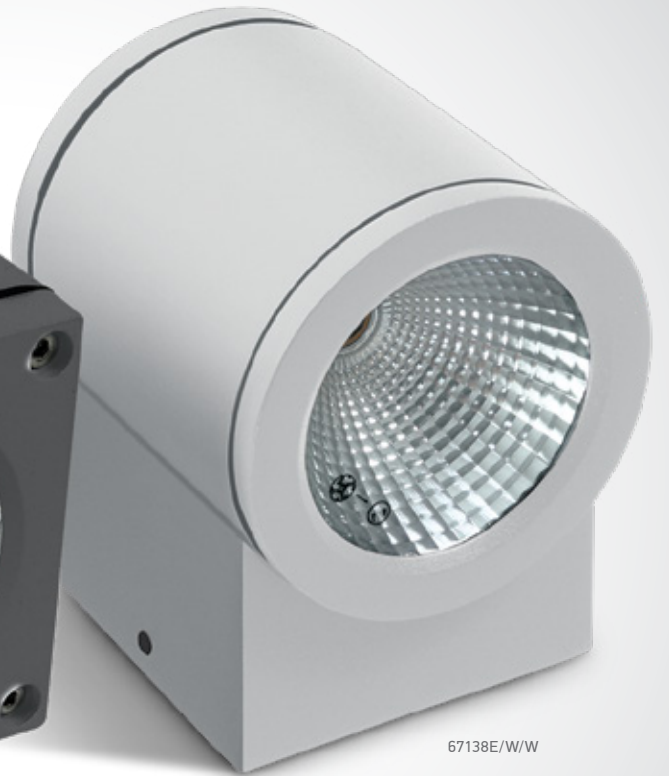

67138E/W/W

Outdoor Wall Cylinders

Down beam