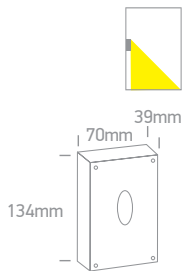

Outdoor Wall Lights

IP54
offer

67242 | 3W | LED | Die cast

DARK LIGHT
IP54
offer

IP54
offer

Order Code	Colour	Light Colour	CCT (K)	Watts	Lumen (lm)	Input	Class	⊞	Notes
67336/AL/W	Aluminium	Warm white	3000K	2x1W	130lm	100-240V	⊞	20	Complete with driver
67242/G/D	Grey	Daylight	6000K	3W	-	100-240V	⊞	30	Complete with driver
67126/G/BL	Grey	Blue	-	1,5W	-	230V	⊞	30	Complete with driver