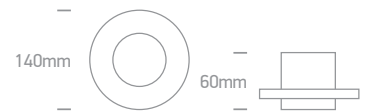

12101/AL/W

IP20
offer

12101 | 6x0,2W | LED | Natural aluminium + PC

CE 2 YEAR