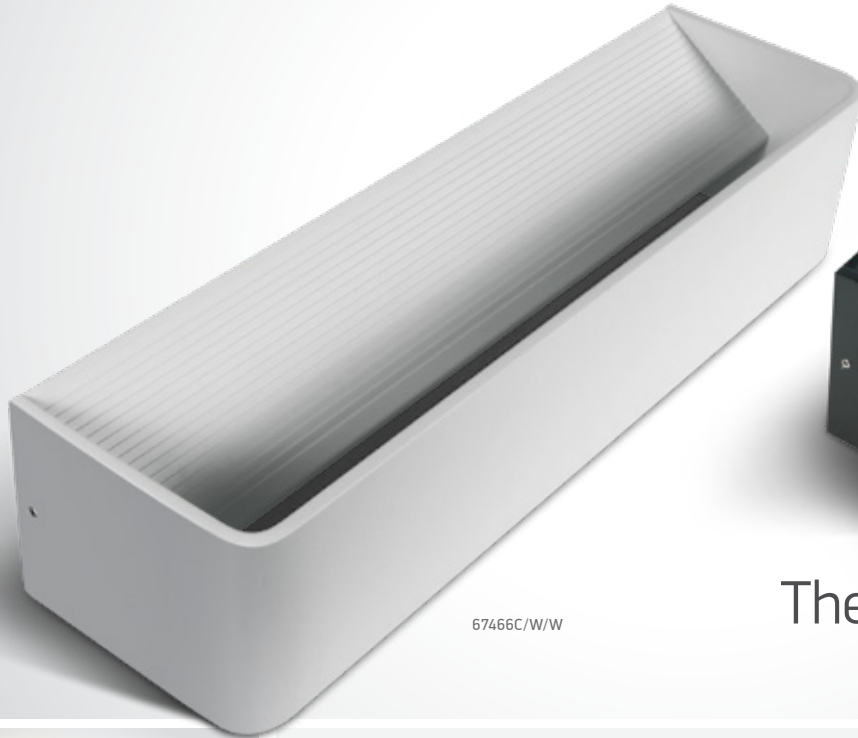

Other available colours: **60001/AL/GR** Green **60001/AL/R** Red

The Backlight Wall Range
Aluminium

67466A/B/W

67466B/B/W

67466C/B/W

one

67466C/W/W

67466B/B/W