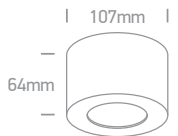

12116FD | 16W | SMD 2835 | Die cast