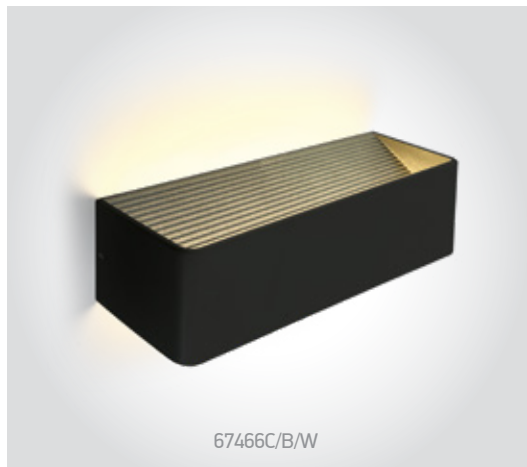

Other available colours: **60001/AL/GR** Green **60001/AL/R** Red

The Backlight Wall Range
Aluminium

67466A/B/W

67466B/B/W

67466C/B/W

one

67466C/W/W

67466B/B/W