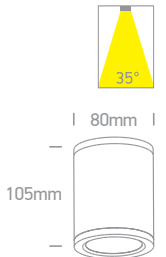

67138D/AN/W

67138D | 6W | COB LED | Die cast