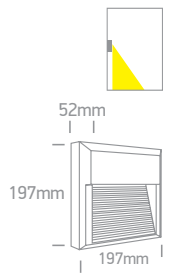

67430A | 8W | SMD 2835 | ABS + PC