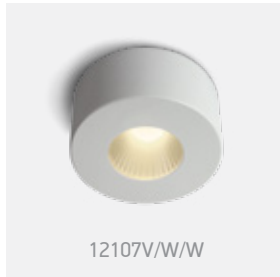

12107V/W/W