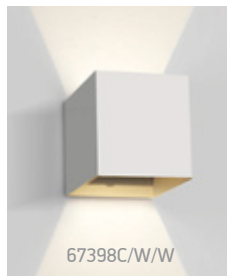

Outdoor Wall Dark Lights Die cast

67398 | 3W | COB LED | Die cast

67398A | 2x3W | LED | Die cast

67398C | 2x3W | LED | Die cast

Order Code	Colour	Light Colour	CCT (K)	Watts	Lumen (lm)	Input	Class	📦	Notes
67398/W/W	White	Warm white	3000K	3W	200lm	100-240V	⊕	24	Complete with 350mA driver
67398/AN/W	Anthracite	Warm white	3000K	3W	200lm	100-240V	⊕	24	Complete with 350mA driver
67398A/W/W	White	Warm white	3000K	2x3W	2x200lm	100-240V	⊕	12	Complete with 350mA driver
67398A/AN/W	Anthracite	Warm white	3000K	2x3W	2x200lm	100-240V	⊕	12	Complete with 350mA driver
67398A/B/W	Black	Warm white	3000K	2x3W	2x200lm	100-240V	⊕	12	Complete with 350mA driver
67398C/W/W	White	Warm white	3000K	2x3W	2x200lm	100-240V	⊕	18	Complete with 350mA driver
67398C/AN/W	Anthracite	Warm white	3000K	2x3W	2x200lm	100-240V	⊕	18	Complete with 350mA driver
67398C/B/W	Black	Warm white	3000K	2x3W	2x200lm	100-240V	⊕	18	Complete with 350mA driver