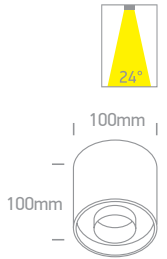

12122D | 22W | COB LED | Aluminium

Reflector must be ordered separately.