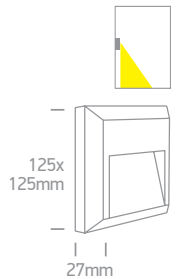

Outdoor Dark Lights

ABS + PC

67388B/W/W

67388B | 2W | SMD 2835 | ABS + PC

80 CRI IK08 CE

2 YEAR

80 CRI IK08 CE

2 YEAR