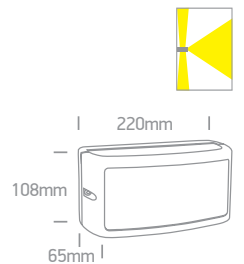

Order Code	Colour	Light Colour	CCT (K)	Watts	Lumen (lm)	Input	Class	Box	Notes
67474A/AN/W	Anthracite	Warm white	3000K	10W	700lm	230V	⊕	12	AC LED