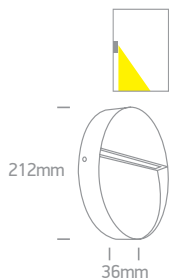

Round Indoor/Outdoor Wall Dark Lights

Die cast

67359 | 3W | SMD 2835 | Die cast

LED BUILT IN
80 CRI CE 2 YEAR

DARK LIGHT
IP54

67360 | 9W | SMD 2835 | Die cast

LED BUILT IN
80 CRI CE 2 YEAR

DARK LIGHT
IP54