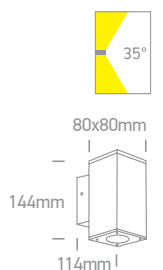

67138A/AN/W

67138A | 2x6W | COB LED | Die cast

LED BUILT IN
80 CRI
CE
2 YEAR

IP54

67138A/W/W

67138A/B/W

Order Code	Colour	Light Colour	CCT (K)	Watts	Lumen (lm)	Beam Angle	Input	Class	⊞	Notes
67138/W/W	White	Warm white	3000K	2x6W	2x440lm	35°	230V	⊞	12	Complete with 500mA driver
67138/AN/W	Anthracite	Warm white	3000K	2x6W	2x440lm	35°	230V	⊞	12	Complete with 500mA driver
67138/B/W	Black	Warm white	3000K	2x6W	2x440lm	35°	230V	⊞	12	Complete with 500mA driver
67138/G/W	Grey	Warm white	3000K	2x6W	2x440lm	35°	230V	⊞	12	Complete with 500mA driver
67138A/W/W	White	Warm white	3000K	2x6W	2x440lm	35°	230V	⊞	12	Complete with 500mA driver
67138A/AN/W	Anthracite	Warm white	3000K	2x6W	2x440lm	35°	230V	⊞	12	Complete with 500mA driver
67138A/B/W	Black	Warm white	3000K	2x6W	2x440lm	35°	230V	⊞	12	Complete with 500mA driver