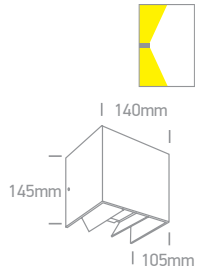

67340A | 2x3W | LED | Adjustable beam | Die cast

80 CRI
2 YEAR

IP54