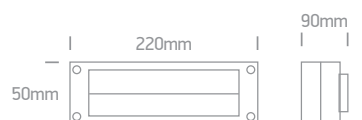

Outdoor Wall Bricks

Die cast

67174/G/D

67176/G/W

67174 | 3W | LED | Die cast

IP54

67176 | 3W | LED | Die cast

IP54