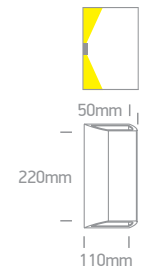

67422A/AN/W

67512 | 8W | SMD 2835 | ABS + PC

67512/W/W

IP65

67512/AN/W

Order Code	Colour	Light Colour	CCT (K)	Watts	Lumen (lm)	Input	Class	📦	Notes
67422/W/W	White	Warm white	3000K	6W	400lm	230V	Ⓛ	24	Complete with 500mA driver
67422/AN/W	Anthracite	Warm white	3000K	6W	400lm	230V	Ⓛ	24	Complete with 500mA driver
67422A/W/W	White	Warm white	3000K	2x6W	2x400lm	230V	Ⓛ	12	Complete with 500mA driver
67422A/AN/W	Anthracite	Warm white	3000K	2x6W	2x400lm	230V	Ⓛ	12	Complete with 500mA driver
67512/W/W	White	Warm white	3000K	8W	400lm	230V	Ⓛ	20	Complete with 200mA driver
67512/AN/W	Anthracite	Warm white	3000K	8W	400lm	230V	Ⓛ	20	Complete with 200mA driver