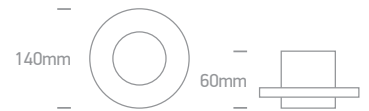

CE 2 YEAR

12101/AL/W

IP20
offer

12101 | 6x0,2W | LED | Natural aluminium + PC

CE 2 YEAR

Order Code	Colour	Light Colour	CCT (K)	Watts	Input	Class		Notes
12101/AL/D	Aluminium	Daylight	6000K	6x0,2W	230V		24	Complete with driver
12101/AL/W	Aluminium	Warm white	3000K	6x0,2W	230V		24	Complete with driver