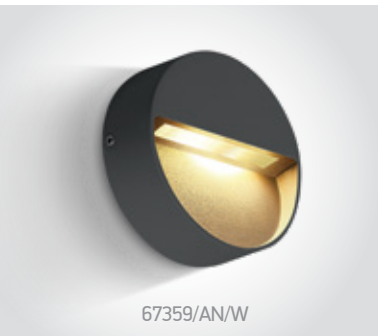

Round Indoor/Outdoor Wall Dark Lights

Die cast

67359 | 3W | SMD 2835 | Die cast

LED BUILT IN
80 CRI CE 2 YEAR

DARK LIGHT
IP54

67360 | 9W | SMD 2835 | Die cast

LED BUILT IN
80 CRI CE 2 YEAR

DARK LIGHT
IP54