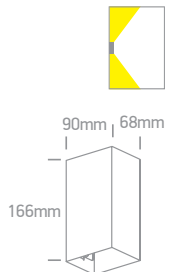

67398C | 2x3W | LED | Die cast