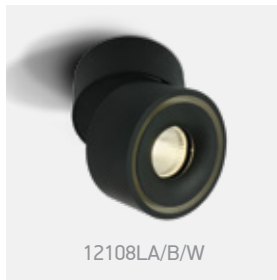

12108LA/B/W