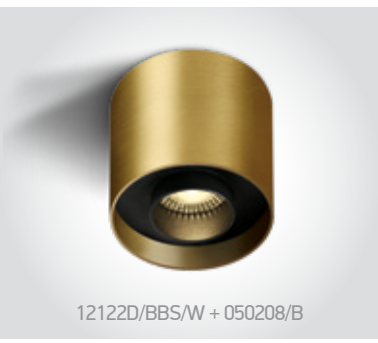

Reflector must be ordered separately.

12108DB/W/W + 050206/B

LED BUILT IN
90 CRI
5 YEAR
DARK LIGHT
IP20

12108DB/B/W + 050206/BS

050206/W White

050206/B Black

050206/BS Brass

Order Code	Colour	Light Colour	CCT (K)	Watts	Lumen (lm)	Beam Angle	Input	Class		Notes
12108D/W/W	White	Warm white	3000K	8W	560lm	24°	230V		50	Complete with 700mA driver
12108D/B/W	Black	Warm white	3000K	8W	560lm	24°	230V		50	Complete with 700mA driver
12108D/BBS/W	Brushed brass	Warm white	3000K	8W	560lm	24°	230V		50	Complete with 700mA driver
12108D/MG/W	Metal grey	Warm white	3000K	8W	560lm	24°	230V		50	Complete with 700mA driver
12108DB/W/W	White	Warm white	3000K	8W	320+100lm	36°	230V		50	Complete with 700mA driver
12108DB/B/W	Black	Warm white	3000K	8W	320+100lm	36°	230V		50	Complete with 700mA driver

Dark Light Cylinders Tubes Aluminium

12122D/W/W + 050208/BS

12122D | 22W | COB LED | Aluminium

Reflector must be ordered separately.

12122D/B/W + 050208/B

12122D/BBS/W + 050208/B

12122D | 22W | COB LED | Aluminium