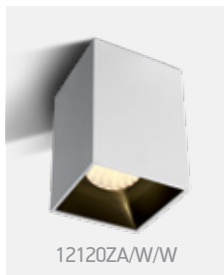

Order Code	Colour	Light Colour	CCT (K)	Watts	Lumen (lm)	Beam Angle	Input	Class		Notes
12112ZA/W/W	White	Warm white	3000K	12W	960lm	45°	230V		30	Complete with 300mA driver
12112ZA/B/W	Black	Warm white	3000K	12W	960lm	45°	230V		30	Complete with 300mA driver
12120ZA/W/W	White	Warm white	3000K	20W	1600lm	45°	230V		24	Complete with 500mA driver
12120ZA/B/W	Black	Warm white	3000K	20W	1600lm	45°	230V		24	Complete with 500mA driver