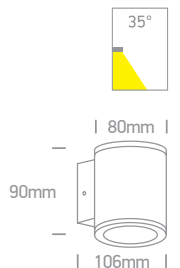

IP54

Order Code	Colour	Light Colour	CCT (K)	Watts	Lumen (lm)	Beam Angle	Input	Class	Notes
67138E/W/W	White	Warm white	3000K	6W	440lm	35°	100-240V	⊕	Complete with 500mA driver
67138E/AN/W	Anthracite	Warm white	3000K	6W	440lm	35°	100-240V	⊕	Complete with 500mA driver
67138E/B/W	Black	Warm white	3000K	6W	440lm	35°	100-240V	⊕	Complete with 500mA driver
67138E/G/W	Grey	Warm white	3000K	6W	440lm	35°	100-240V	⊕	Complete with 500mA driver