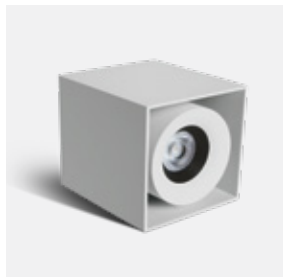

12208XA | 2x8W | COB LED | Dimmable | Aluminium