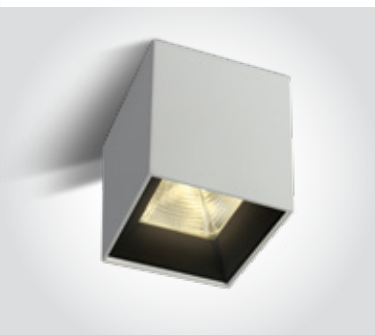

12115HA | 15W | COB LED | Aluminium