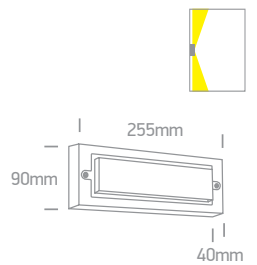

67502C | 6W | SMD 2835 | ABS + PC

LED BUILT IN
80 CRI
CE
2 YEAR

IP65