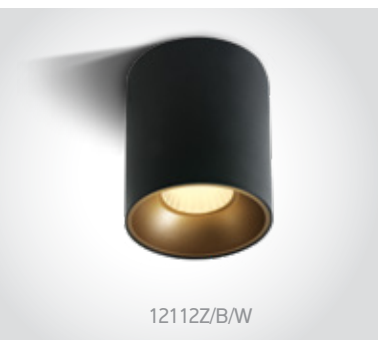

The Retro Dark Light Cylinders

12112Z | 12W | COB LED | Die cast + Plastic