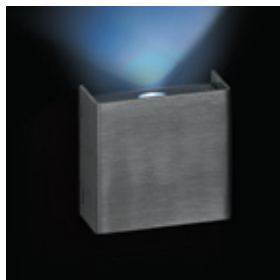

one

Decorative Wall & Ceiling Natural aluminium

60001 | 3x0,2W | LED | Natural aluminium

60010 | 1W | LED | Natural aluminium

Order Code	Colour	Light Colour	CCT (K)	Watts	Input	Class	Box	Notes
60001/AL/BL	Aluminium	Blue	-	6x0,2W	230V	⊥	100	Complete with driver
60010/AL/BL	Aluminium	Blue	-	1W	100-240V	⊥	100	Complete with driver