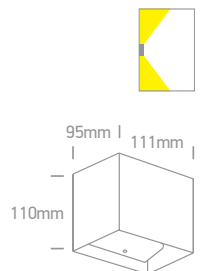

Outdoor Wall Dark Lights Die cast

67398 | 3W | COB LED | Die cast

67398A | 2x3W | LED | Die cast

67398C | 2x3W | LED | Die cast

Order Code	Colour	Light Colour	CCT (K)	Watts	Lumen (lm)	Input	Class	📦	Notes
67398/W/W	White	Warm white	3000K	3W	200lm	100-240V	⊕	24	Complete with 350mA driver
67398/AN/W	Anthracite	Warm white	3000K	3W	200lm	100-240V	⊕	24	Complete with 350mA driver
67398A/W/W	White	Warm white	3000K	2x3W	2x200lm	100-240V	⊕	12	Complete with 350mA driver
67398A/AN/W	Anthracite	Warm white	3000K	2x3W	2x200lm	100-240V	⊕	12	Complete with 350mA driver
67398A/B/W	Black	Warm white	3000K	2x3W	2x200lm	100-240V	⊕	12	Complete with 350mA driver
67398C/W/W	White	Warm white	3000K	2x3W	2x200lm	100-240V	⊕	18	Complete with 350mA driver
67398C/AN/W	Anthracite	Warm white	3000K	2x3W	2x200lm	100-240V	⊕	18	Complete with 350mA driver
67398C/B/W	Black	Warm white	3000K	2x3W	2x200lm	100-240V	⊕	18	Complete with 350mA driver