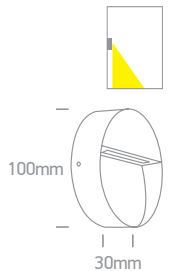

Round Indoor/Outdoor Wall Dark Lights

Die cast

67359 | 3W | SMD 2835 | Die cast

LED BUILT IN
80 CRI CE 2 YEAR

DARK LIGHT
IP54

67360 | 9W | SMD 2835 | Die cast

LED BUILT IN
80 CRI CE 2 YEAR

DARK LIGHT
IP54