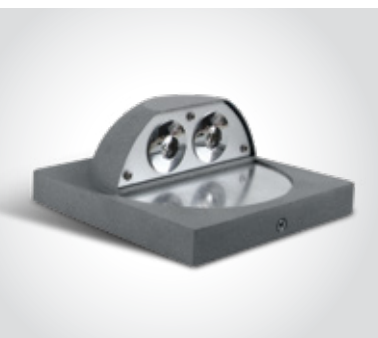

67124 | 2x1W | LED | Die cast