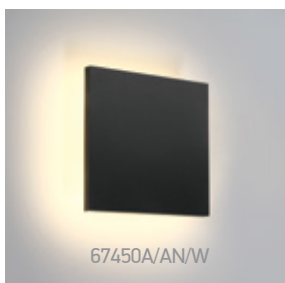

Order Code	Colour	Light Colour	CCT (K)	Watts	Lumen (lm)	Input	Class		Notes
67450/W/W	White	Warm white	3000K	7W	600lm	230V		24	Complete with 300mA driver
67450/AN/W	Anthracite	Warm white	3000K	7W	600lm	230V		24	Complete with 300mA driver
67532/W/W	White	Warm white	3000K	15W	1100lm	230V		12	Complete with 190mA dimmable driver
67532/B/W	Black	Warm white	3000K	15W	1100lm	230V		12	Complete with 190mA dimmable driver
67450A/W/W	White	Warm white	3000K	7W	600lm	230V		24	Complete with 300mA driver
67450A/AN/W	Anthracite	Warm white	3000K	7W	600lm	230V		24	Complete with 300mA driver