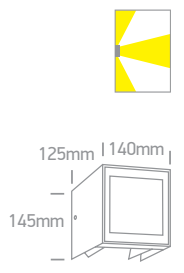

Wall Adjustable Beams

67440 | 9W | SMD 2835 | Adjustable beam | Die cast

IP54

67440A | 11W | SMD 2835 | Adjustable beam | Die cast

IP54

Order Code	Colour	Light Colour	CCT (K)	Watts	Lumen (lm)	Input	Class	📦	Notes
67440/W/W	White	Warm white	3000K	9W	600lm	230V	⚡	8	Complete with 350mA driver
67440/AN/W	Anthracite	Warm white	3000K	9W	600lm	230V	⚡	8	Complete with 350mA driver
67440A/AN/W	Anthracite	Warm white	3000K	11W	700lm	230V	⚡	8	Complete with 350mA driver