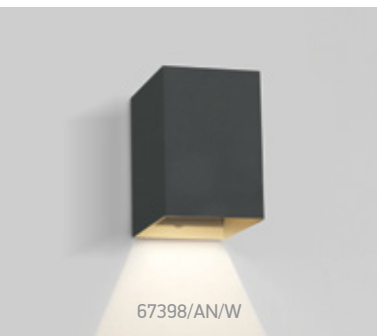

Outdoor Wall Dark Lights Die cast