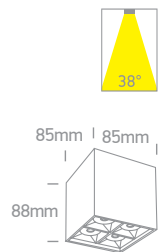

Mirror Square Boxes

12106B | 6W | COB LED | Aluminium

IP20

12406B | 15W | COB LED | Aluminium

IP20

12906B | 30W | COB LED | Aluminium

IP20

Order Code	Colour	Light Colour	CCT (K)	Watts	Lumen (lm)	Beam Angle	Input	Class		Notes
12106B/W/W	White	Warm white	3000K	6W	480lm	38°	230V		60	Complete with 120mA driver
12106B/B/W	Black	Warm white	3000K	6W	480lm	38°	230V		60	Complete with 120mA driver
12406B/W/W	White	Warm white	3000K	15W	1200lm	38°	230V		30	Complete with 350mA driver
12406B/B/W	Black	Warm white	3000K	15W	1200lm	38°	230V		30	Complete with 350mA driver
12906B/W/W	White	Warm white	3000K	30W	2400lm	38°	230V		12	Complete with 700mA driver
12906B/B/W	Black	Warm white	3000K	30W	2400lm	38°	230V		12	Complete with 700mA driver