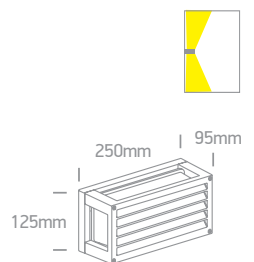

Order Code	Colour	Light Colour	CCT (K)	Watts	Lumen (lm)	Input	Class	⊞	Notes
67420AL/AN/W	Anthracite	Warm white	3000K	7W	300lm	230V	⊞	6	Complete with 350mA driver