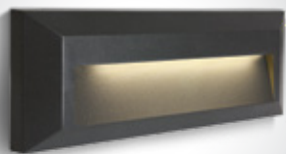

67388C/AN/W

Order Code	Colour	Light Colour	CCT (K)	Watts	Lumen (lm)	Input	Class	Box	Notes
67388B/W/W	White	Warm white	3000K	2W	60lm	230V	□	40	AC LED
67388C/W/W	White	Warm white	3000K	2W	75lm	230V	□	24	AC LED
67388C/AN/W	Anthracite	Warm white	3000K	2W	75lm	230V	□	24	AC LED