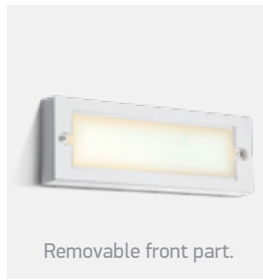

67502C | 6W | SMD 2835 | ABS + PC

LED BUILT IN
80 CRI
CE
2 YEAR

IP65