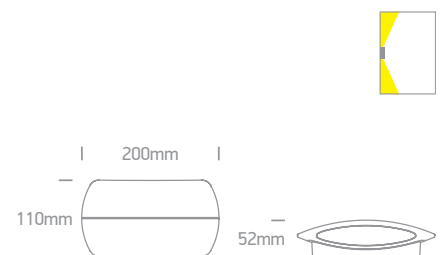

Outdoor Slim Oval Range

Up & down beam

67378A | 2x6W | SMD 2835 | Die cast

80 CRI | CE | 2 YEAR

IP54

67378A | 2x6W | SMD 2835 | Die cast

80 CRI | CE | 2 YEAR

IP54