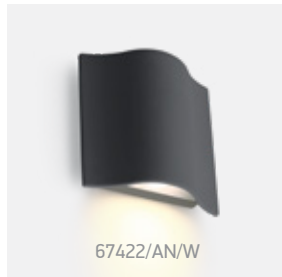

The Roof Tile Range

67422 | 6W | COB LED | Die cast

67422/W/W

IP54

67422/AN/W

67422A | 2x6W | COB LED | Die cast

67422A/W/W

IP54