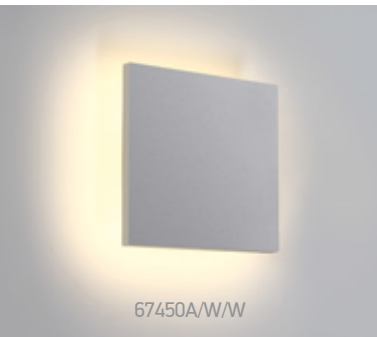

LED BUILT IN

80 CRI

TRIAC DIMMABLE

IK06

CE

2 YEAR

67450A | 7W | SMD 2835 | ABS + PC

LED BUILT IN