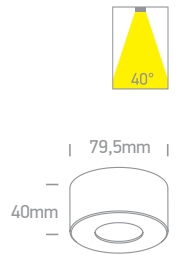

LED Fashion Cylinders

12107V | 7W | LED | Dimmable | Aluminium

IP20

12108C | 8W | COB LED | Die cast

IP20

12122C | 22W | COB LED | Die cast

IP20

Order Code	Colour	Light Colour	CCT (K)	Watts	Lumen (lm)	Beam Angle	Input	Class		Notes
12107V/W/W	White	Warm white	3000K	7W	500lm	40°	230V		20	AC LED
12107V/B/W	Black	Warm white	3000K	7W	500lm	40°	230V		20	AC LED
12108C/W/W	White	Warm white	3000K	8W	520lm	38°	230V		50	Complete with 700mA driver
12108C/B/W	Black	Warm white	3000K	8W	520lm	38°	230V		50	Complete with 700mA driver
12122C/W/W	White	Warm white	3000K	22W	1500lm	38°	230V		20	Complete with 500mA driver
12122C/B/W	Black	Warm white	3000K	22W	1500lm	38°	230V		20	Complete with 500mA driver