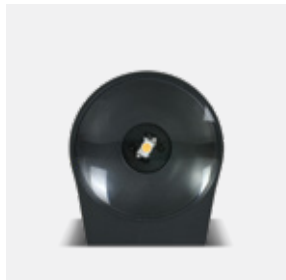

Indoor/Outdoor Wall Lights

Die cast

67480A | 6W | COB LED | Die cast

80 CRI

IK⁰⁶

CE

2 YEAR

IP65