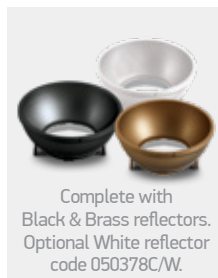

12130Z | 30W | COB LED | Die cast + Plastic