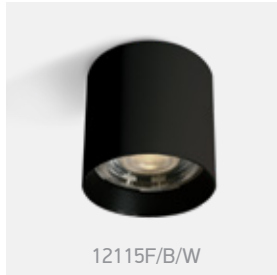

The PRO Cylinders Range

12120F/B/W

12115F/W/W

12112A/W/W

12115F/W/W

12115F | 15W | COB LED | Die cast

12115F/B/W

0750A/15 (15°)
0750A/24 (24°)