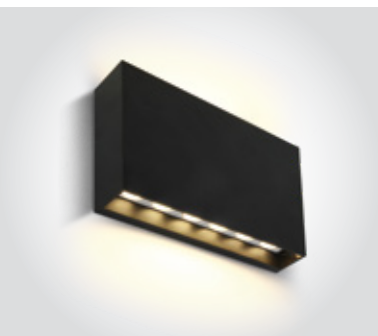

Indoor/Outdoor Wall Lights

ABS + PC

67472A | 6W | SMD 2835 | ABS + PC

80 CRI

2 YEAR

IP65

67472 | 2x6W | SMD 2835 | ABS + PC

80 CRI