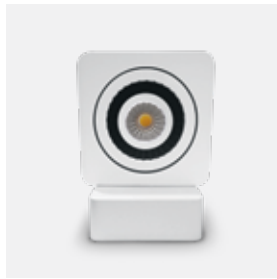

12208LA/W/W

12208LA | 2x8W | COB LED | Aluminium

IP20

12208LA/B/W

65107 | 7W | COB LED | Aluminium

IP20
offer

Order Code	Colour	Light Colour	CCT (K)	Watts	Lumen (lm)	Beam Angle	Input	Class	Box	Notes
12108LA/W/W	White	Warm white	3000K	8W	600lm	25°	230V	⊕	24	Complete with 700mA driver
12108LA/B/W	Black	Warm white	3000K	8W	600lm	25°	230V	⊕	24	Complete with 700mA driver
12208LA/W/W	White	Warm white	3000K	2x8W	2x600lm	25°	230V	⊕	18	Complete with 2x700mA drivers
12208LA/B/W	Black	Warm white	3000K	2x8W	2x600lm	25°	230V	⊕	18	Complete with 2x700mA drivers
65107/W/W	White	Warm white	3000K	7W	594lm	35°	230V	⊞	12	Complete with 700mA driver