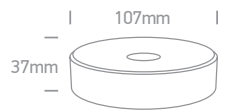

67478 | 12W | SMD 2835 | Die cast + PC