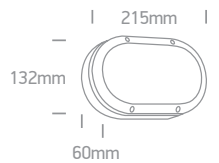

IP54

67442 | 10W | SMD 2835 | Die cast

80 CRI CE 2 YEAR