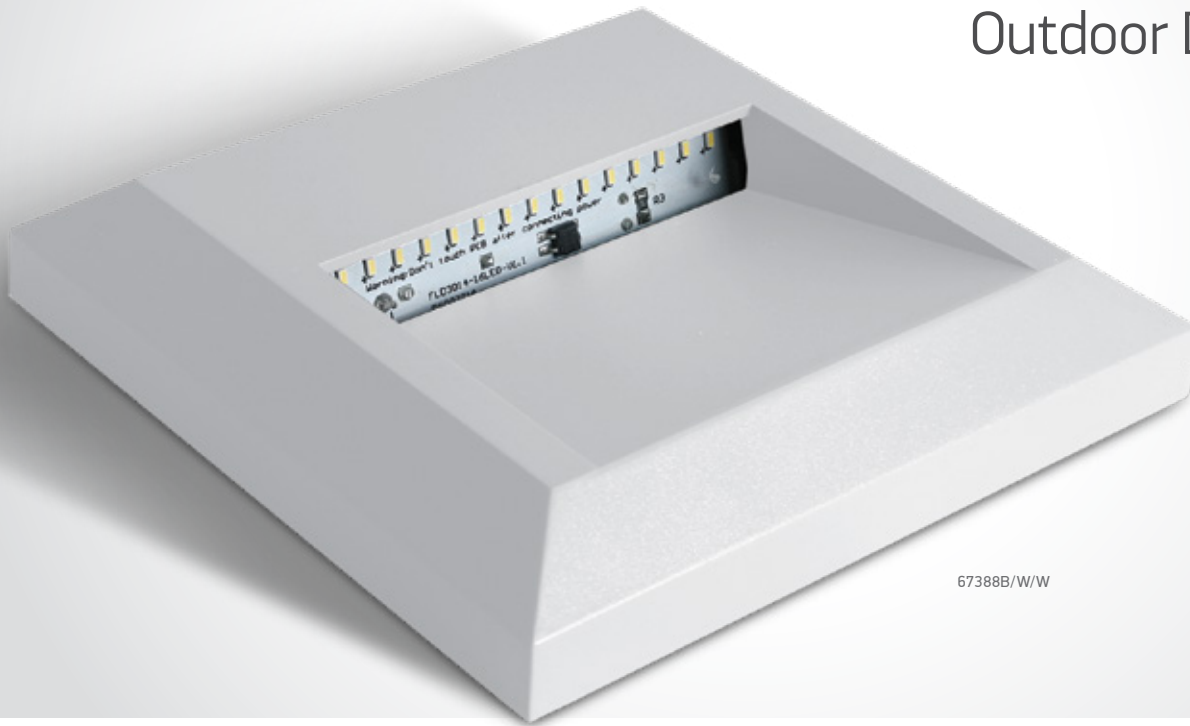

Outdoor Dark Lights

ABS + PC

67388B/W/W

67388B | 2W | SMD 2835 | ABS + PC

80 CRI IK08 CE

2 YEAR

80 CRI IK08 CE

2 YEAR