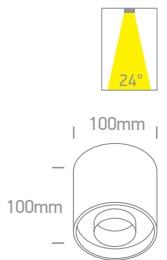

050208/W White