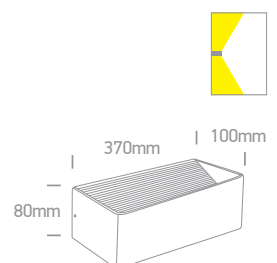

67466B/B/W

67466C | 12W | SMD 2835 | Aluminium

67466C/W/W

IP20

67466C/B/W

Order Code	Colour	Light Colour	CCT (K)	Watts	Lumen (lm)	Input	Class	📦	Notes
67466A/W/W	White	Warm white	3000K	6W	400lm	230V	⚡	12	Complete with 300mA driver
67466A/B/W	Black	Warm white	3000K	6W	400lm	230V	⚡	12	Complete with 300mA driver
67466B/W/W	White	Warm white	3000K	6W	400lm	230V	⚡	12	Complete with 300mA driver
67466B/B/W	Black	Warm white	3000K	6W	400lm	230V	⚡	12	Complete with 300mA driver
67466C/W/W	White	Warm white	3000K	12W	800lm	230V	⚡	12	Complete with 300mA driver
67466C/B/W	Black	Warm white	3000K	12W	800lm	230V	⚡	12	Complete with 300mA driver