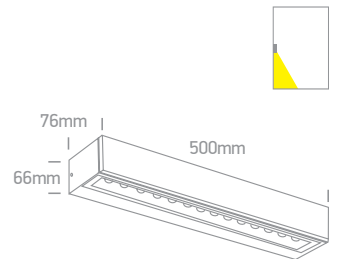

Order Code	Colour	Light Colour	CCT (K)	Watts	Lumen (lm)	Input	Class		Notes
67526A1/W/W	White	Warm white	3000K	8W	480lm	230V		12	Complete with 350mA driver
67526A1/AN/W	Anthracite	Warm white	3000K	8W	480lm	230V		12	Complete with 350mA driver
67526A2/W/W	White	Warm white	3000K	9W	540lm	230V		6	Complete with 500mA driver
67526A2/AN/W	Anthracite	Warm white	3000K	9W	540lm	230V		6	Complete with 500mA driver
67526A3/W/W	White	Warm white	3000K	13W	780lm	230V		4	Complete with 700mA driver
67526A3/AN/W	Anthracite	Warm white	3000K	13W	780lm	230V		4	Complete with 700mA driver