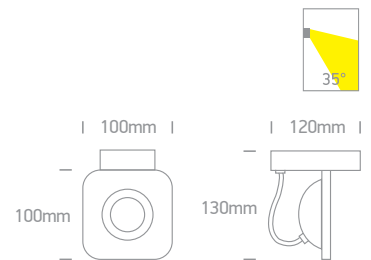

12208LA/W/W

12208LA | 2x8W | COB LED | Aluminium

IP20

12208LA/B/W

65107 | 7W | COB LED | Aluminium

IP20
offer

Order Code	Colour	Light Colour	CCT (K)	Watts	Lumen (lm)	Beam Angle	Input	Class	Box	Notes
12108LA/W/W	White	Warm white	3000K	8W	600lm	25°	230V	⊕	24	Complete with 700mA driver
12108LA/B/W	Black	Warm white	3000K	8W	600lm	25°	230V	⊕	24	Complete with 700mA driver
12208LA/W/W	White	Warm white	3000K	2x8W	2x600lm	25°	230V	⊕	18	Complete with 2x700mA drivers
12208LA/B/W	Black	Warm white	3000K	2x8W	2x600lm	25°	230V	⊕	18	Complete with 2x700mA drivers
65107/W/W	White	Warm white	3000K	7W	594lm	35°	230V	⊞	12	Complete with 700mA driver