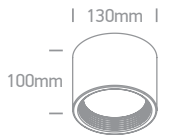

The SMD Cylinders

Aluminium

12115L | 15W | SMD LED | Aluminium

IP40

12125L | 25W | SMD LED | Aluminium

IP40

12135L | 35W | SMD LED | Aluminium

IP40

Order Code	Colour	Light Colour	CCT (K)	Watts	Lumen (lm)	Input	Class		Notes
12115L/B/W	Black	Warm white	3000K	15W	1280lm	230V		36	Complete with 350mA driver
12125L/W/W	White	Warm white	3000K	25W	2050lm	230V		36	Complete with 600mA driver
12135L/W/W	White	Warm white	3000K	35W	3000lm	230V		12	Complete with 800mA driver