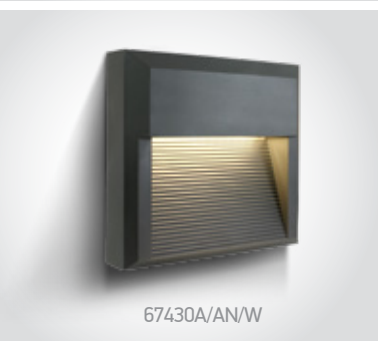

67430A | 8W | SMD 2835 | ABS + PC