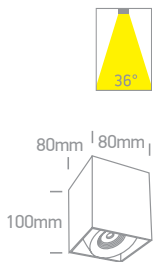

12208XA | 2x8W | COB LED | Dimmable | Aluminium