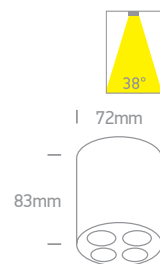

The Dark Light Ceiling Lights Aluminium

12110H | 10W | SMD 3535 | Aluminium

12110H/B/W

12110H/W/W

12110HB | 10W | SMD 3535 | Aluminium

12110HB/B/W

12110HB/W/W

Order Code	Colour	Light Colour	CCT (K)	Watts	Lumen (lm)	Beam Angle	Input	Class		Notes
12110H/W/W	White	Warm white	3000K	10W	700lm	38°	230V		30	Complete with 700mA driver
12110H/B/W	Black	Warm white	3000K	10W	700lm	38°	230V		30	Complete with 700mA driver
12110HB/W/W	White	Warm white	3000K	10W	700lm	38°	230V		30	Complete with 700mA driver
12110HB/B/W	Black	Warm white	3000K	10W	700lm	38°	230V		30	Complete with 700mA driver