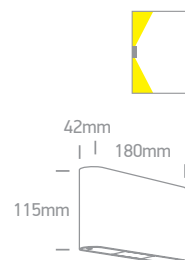

Order Code	Colour	Light Colour	CCT (K)	Watts	Lumen (lm)	Input	Class	📦	Notes
67376/W/W	White	Warm white	3000K	2x3W	2x210lm	230V	⊕	24	Complete with 350mA driver
67376/AN/W	Anthracite	Warm white	3000K	2x3W	2x210lm	230V	⊕	24	Complete with 350mA driver
67376A/W/W	White	Warm white	3000K	2x6W	2x420lm	230V	⊕	12	Complete with 300mA driver
67376A/AN/W	Anthracite	Warm white	3000K	2x6W	2x420lm	230V	⊕	12	Complete with 300mA driver
67412/W/W	White	Warm white	3000K	2x6W	2x400lm	230V	⊕	12	Complete with 500mA driver
67412/AN/W	Anthracite	Warm white	3000K	2x6W	2x400lm	230V	⊕	12	Complete with 500mA driver