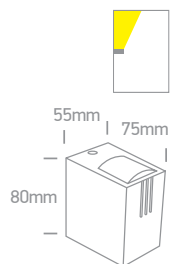

Order Code	Colour	Light Colour	Watts	Input	Class		Notes
67170/G/BL	Grey	Blue	3W	100-240V	⊕	40	Complete with driver