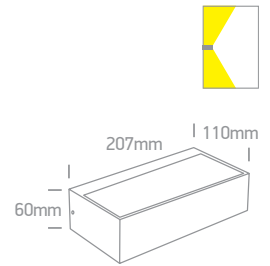

67474A/AN/W

Outdoor Wall Up & Down Lights

67362C/W/W

67362C | 2x4,5W | SMD 3014 | Die cast

IP54

67362C/AN/W

67362C | 2x4,5W | SMD 3014 | Die cast

IP54