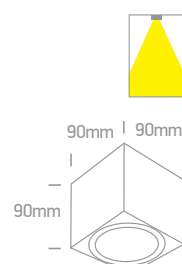

Order Code	Colour	Light Colour	CCT (K)	Watts	Lumen (lm)	Input	Class		Notes
67138E/G/D	Grey	Daylight	6000K	6x1W	440lm	230V	⊕	12	Complete with driver
67138C/G/D	Grey	Daylight	6000K	6x1W	440lm	230V	⊕	12	Complete with driver
67138C/G/W	Grey	Warm white	3000K	6x1W	440lm	230V	⊕	12	Complete with driver
67138D/G/D	Grey	Daylight	6000K	6x1W	440lm	230V	⊕	12	Complete with driver