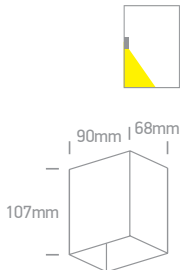

67398A | 2x3W | LED | Die cast