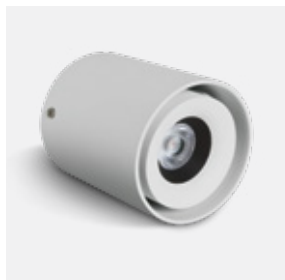

Order Code	Colour	Light Colour	CCT (K)	Watts	Lumen (lm)	Beam Angle	Input	Class	Package	Notes
12108X/W/W	White	Warm white	3000K	8W	640lm	36°	230V	Class II	36	Complete with 350mA dimmable driver