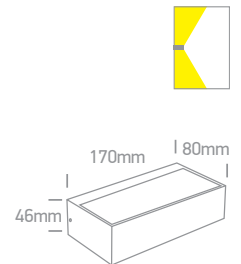

67392/AN/W

67392 | 7W | SMD 2835 | ABS + PC