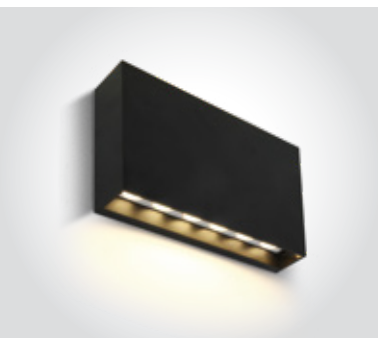

67472A | 6W | SMD 2835 | ABS + PC

80 CRI

2 YEAR