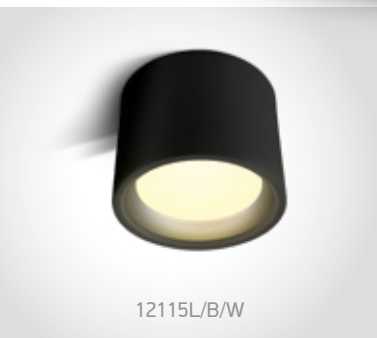

The SMD Cylinders

Aluminium

12115L | 15W | SMD LED | Aluminium

IP40