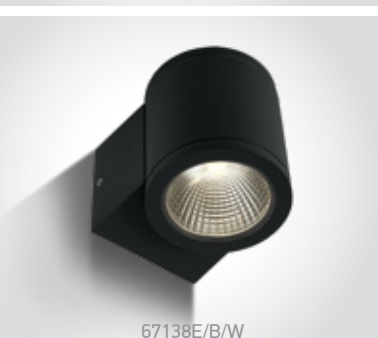

67138E/AN/W

67138E/B/W

67138E | 6W | COB LED | Die cast

LED BUILT IN
80 CRI CE 2 YEAR

IP54