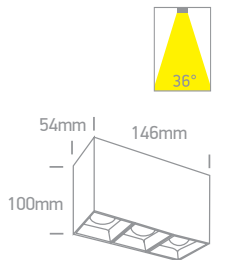

Surface Shop Square Boxes Aluminium

12107B | 7W | COB LED | Dimmable | Aluminium

IP20

12207B | 2x7W | COB LED | Aluminium

IP20

12307B | 3x7W | COB LED | Aluminium

IP20

Order Code	Colour	Light Colour	CCT (K)	Watts	Lumen (lm)	Beam Angle	Input	Class	☒	Notes
12107B/W/W	White	Warm white	3000K	7W	550lm	36°	230V	⊕	36	Complete with 350mA driver
12207B/W/W	White	Warm white	3000K	2x7W	1100lm	36°	100-240V	⊕	24	Complete with 350mA driver
12307B/W/W	White	Warm white	3000K	3x7W	1650lm	36°	100-240V	⊕	12	Complete with 350mA driver