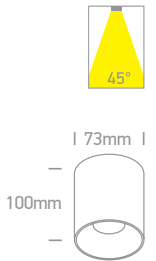

12120Z | 20W | COB LED | Die cast + Plastic