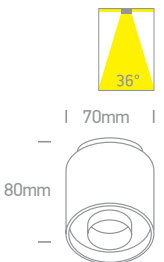

Reflector must be ordered separately.

12108DB/W/W + 050206/B

LED BUILT IN
90 CRI
5 YEAR
DARK LIGHT
IP20

12108DB/B/W + 050206/BS

050206/W White

050206/B Black

050206/BS Brass

Order Code	Colour	Light Colour	CCT (K)	Watts	Lumen (lm)	Beam Angle	Input	Class		Notes
12108D/W/W	White	Warm white	3000K	8W	560lm	24°	230V		50	Complete with 700mA driver
12108D/B/W	Black	Warm white	3000K	8W	560lm	24°	230V		50	Complete with 700mA driver
12108D/BBS/W	Brushed brass	Warm white	3000K	8W	560lm	24°	230V		50	Complete with 700mA driver
12108D/MG/W	Metal grey	Warm white	3000K	8W	560lm	24°	230V		50	Complete with 700mA driver
12108DB/W/W	White	Warm white	3000K	8W	320+100lm	36°	230V		50	Complete with 700mA driver
12108DB/B/W	Black	Warm white	3000K	8W	320+100lm	36°	230V		50	Complete with 700mA driver