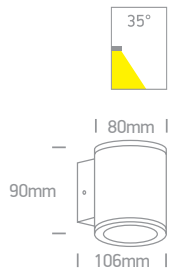

67138E/B/W

67138E | 6W | COB LED | Die cast

LED BUILT IN
80 CRI CE 2 YEAR

IP54