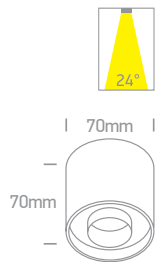

12108DB | 8W | LED | Backlit | Aluminium

Reflector must be ordered separately.