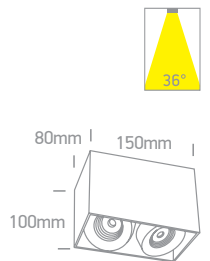

Order Code	Colour	Light Colour	CCT (K)	Watts	Lumen (lm)	Beam Angle	Input	Class	Icon	Notes
12108XA/W/W	White	Warm white	3000K	8W	640lm	36°	230V	⊕	36	Complete with 350mA dimmable driver
12208XA/W/W	White	Warm white	3000K	2x8W	2x640lm	36°	230V	⊕	24	Complete with 350mA dimmable driver