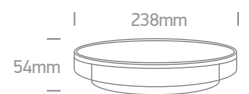

Order Code	Colour	Light Colour	CCT (K)	Watts	Lumen (lm)	Input	Class		Notes
67484/W/W	White	Warm white	3000K	6W	480lm	230V		12	AC LED
67484/B/W	Black	Warm white	3000K	6W	480lm	230V		12	AC LED
67478/W/W	White	Warm white	3000K	12W	325lm	230V		6	Complete with 300mA driver
67478/B/W	Black	Warm white	3000K	12W	325lm	230V		6	Complete with 300mA driver