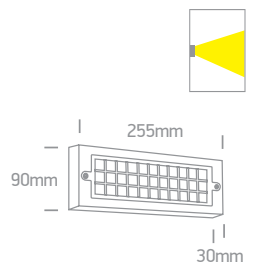

Order Code	Colour	Light Colour	CCT (K)	Watts	Lumen (lm)	Input	Class	Box	Notes
67502A/W/W	White	Warm white	3000K	6W	120lm	230V	□	20	AC LED
67502B/W/W	White	Warm white	3000K	6W	110lm	230V	□	20	AAC LED
67502C/W/W	White	Warm white	3000K	6W	330lm	230V	□	20	AC LED