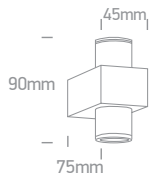

60008 | 2x1W | LED | Natural aluminium