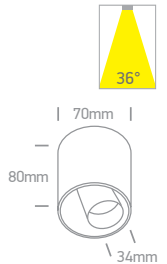

12108T/B/W

DARK LIGHT

IP20

12112T | 12W | COB LED | Die cast

Complete with black & brass reflectors.