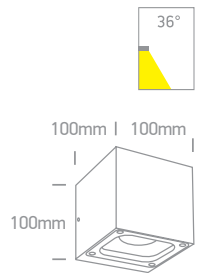

67524B/AN/W

67524B | 2x6W | COB LED | Die cast