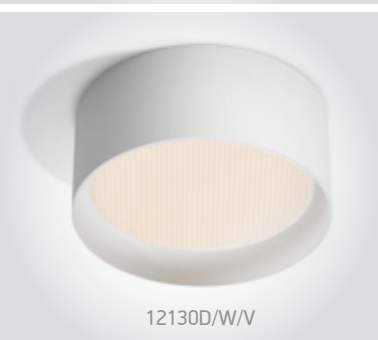

LED BUILT IN
 90 CRI
 CCT V
 CE
 5 YEAR
 UGR19

new
IP44

12120D/B/V

12125D/W/V

12125D | 25W | SMD LED | Aluminium

LED BUILT IN
 90 CRI
 CCT V
 CE
 5 YEAR
 UGR19

new
IP44

12125D/B/V