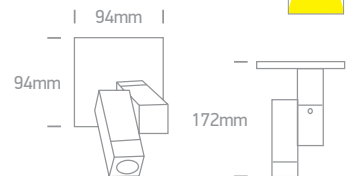

65102 | 1W | LED | Natural aluminium