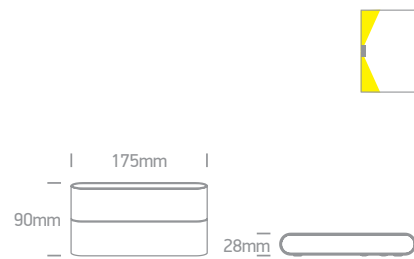

67412/AN/W

67412 | 2x6W | COB LED | Adjustable beam | Die cast

IP54