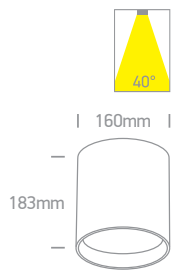

Order Code	Colour	Light Colour	CCT (K)	Watts	Lumen (lm)	Beam Angle	Input	Class	Box	Notes
67516A/W/W	White	Warm white	3000K	15W	1200lm	40°	230V	⊕	24	Complete with 350mA driver
67516C/W/W	White	Warm white	3000K	40W	3200lm	40°	230V	⊕	6	Complete with 1000mA driver