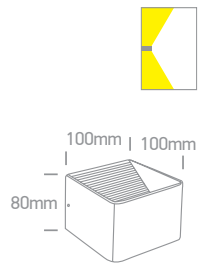

one

The Backlight Wall Range Aluminium

67466A | 6W | SMD 2835 | Aluminium

IP20

67466B | 6W | SMD 2835 | Aluminium

IP20

67466C | 12W | SMD 2835 | Aluminium

IP20

Order Code	Colour	Light Colour	CCT (K)	Watts	Lumen (lm)	Input	Class	📦	Notes
67466A/W/W	White	Warm white	3000K	6W	400lm	230V	⚡	12	Complete with 300mA driver
67466A/B/W	Black	Warm white	3000K	6W	400lm	230V	⚡	12	Complete with 300mA driver
67466B/W/W	White	Warm white	3000K	6W	400lm	230V	⚡	12	Complete with 300mA driver
67466B/B/W	Black	Warm white	3000K	6W	400lm	230V	⚡	12	Complete with 300mA driver
67466C/W/W	White	Warm white	3000K	12W	800lm	230V	⚡	12	Complete with 300mA driver
67466C/B/W	Black	Warm white	3000K	12W	800lm	230V	⚡	12	Complete with 300mA driver