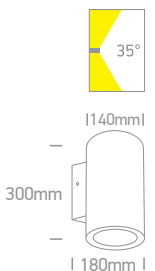

Order Code	Colour	Light Colour	CCT (K)	Watts	Lumen (lm)	Beam Angle	Input	Class	Box	Notes
67138EL/AN/C	Anthracite	Cool white	4000K	20W	1400lm	35°	230V	⊕	4	AC LED
67138EL/AN/W	Anthracite	Warm white	3000K	20W	1400lm	35°	230V	⊕	4	AC LED
67138L/AN/C	Anthracite	Cool white	4000K	2x20W	2x1400lm	35°	230V	⊕	2	AC LED
67138L/AN/W	Anthracite	Warm white	3000K	2x20W	2x1400lm	35°	230V	⊕	2	AC LED