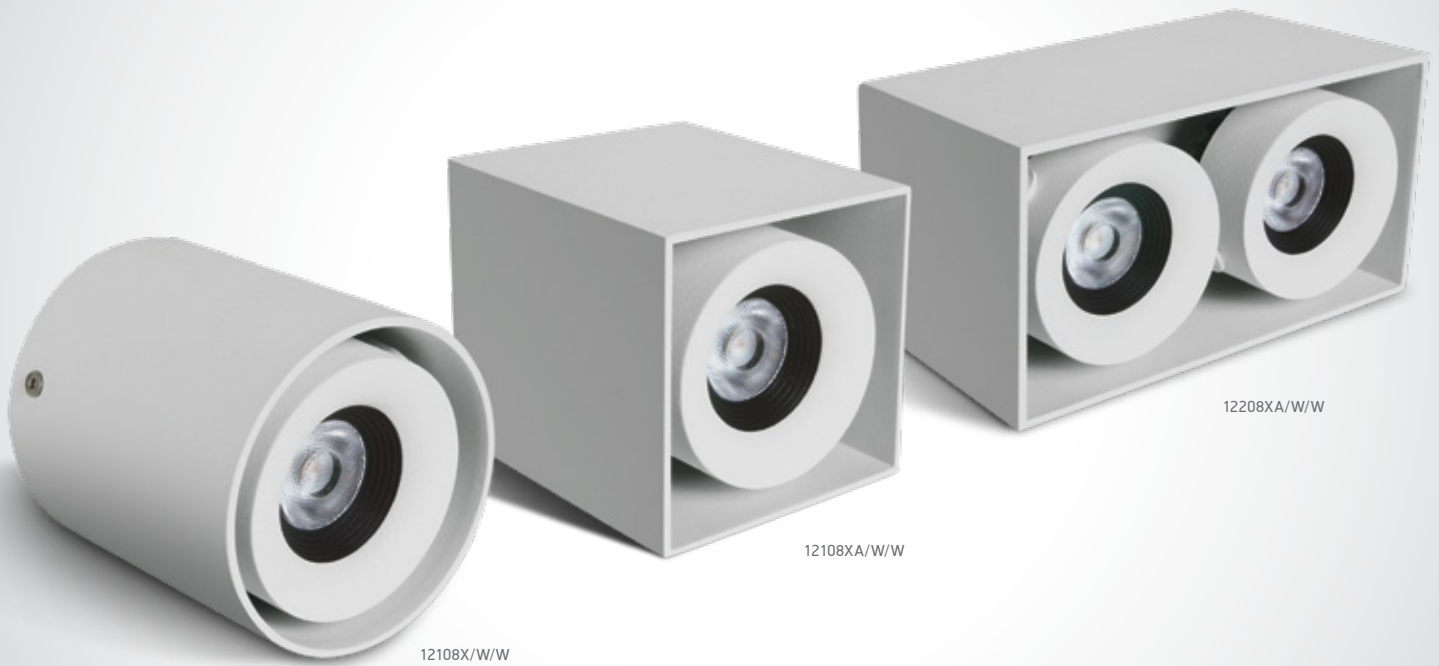

Adjustable COB Ceiling Lights