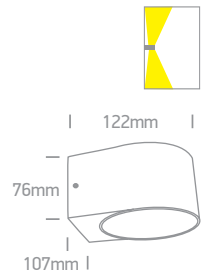

Order Code	Colour	Light Colour	CCT (K)	Watts	Lumen (lm)	Input	Class		Notes
67480A/AN/W	Anthracite	Warm white	3000K	6W	480lm	230V		8	Complete with 500mA driver
67480B/AN/W	Anthracite	Warm white	3000K	2x6W	960lm	230V		8	Complete with 500mA driver