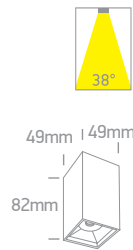

Mirror Square Boxes

12106B | 6W | COB LED | Aluminium

12106B/W/W

IP20

12106B/B/W

12406B | 15W | COB LED | Aluminium

12406B/W/W

IP20