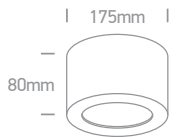

12116FD/B/BS

12116FD | 16W | SMD 2835 | Die cast