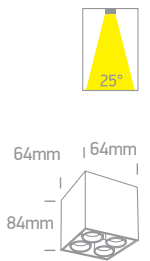

12606C | 15W | SMD 3535 | Aluminium

DARK LIGHT
IP20