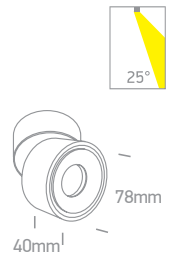

12208LA | 2x8W | COB LED | Aluminium