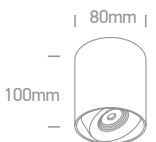

Order Code	Colour	Light Colour	CCT (K)	Watts	Lumen (lm)	Beam Angle	Input	Class	Package	Notes
12108X/W/W	White	Warm white	3000K	8W	640lm	36°	230V	Class II	36	Complete with 350mA dimmable driver