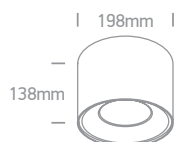

Order Code	Colour	Light Colour	CCT (K)	Watts	Lumen (lm)	Beam Angle	Input	Class	⊞	Notes
12130LA/W/W	White	Warm white	3000K	30W	2500lm	50°	230V	⊞	12	Complete with 700mA driver