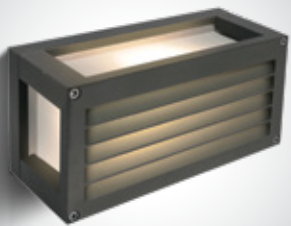

67420AL | 7W | SMD 2835 | Die cast + frosted glass