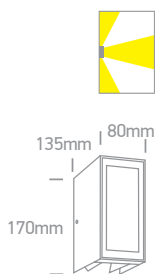

67440A | 11W | SMD 2835 | Adjustable beam | Die cast