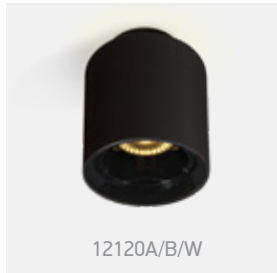

102mm

12120A | 18W+2W | COB LED | Aluminium

Downlight + Uplight.

12120A/W/W

new
DARK LIGHT
IP20

LED BUILT IN
90 CRI
CE
3 YEAR

12120A/B/W

110mm I