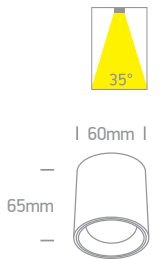

IP20

12107KA | 7W | COB LED | Dimmable | Aluminium

Ring must be ordered separately.