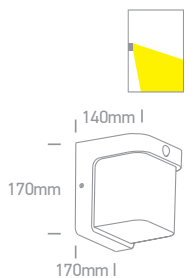

Outdoor Wall Lights

67492 | 12W | SMD 2835 | Plastic + PC

IP54

67492P | 12W | SMD 2835 | Sensor | Plastic + PC

IP54

Order Code	Colour	Light Colour	CCT (K)	Watts	Lumen (lm)	Input	Class		Notes
67492/AN/W	Anthracite	Warm white	3000K	12W	600lm	230V		12	Complete with 300mA driver
67492P/AN/W	Anthracite	Warm white	3000K	12W	600lm	230V		12	Complete with 300mA driver