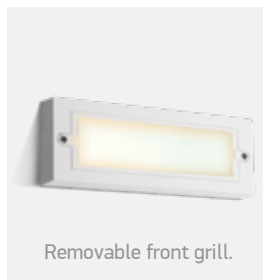

Order Code	Colour	Light Colour	CCT (K)	Watts	Lumen (lm)	Input	Class	Box	Notes
67502A/W/W	White	Warm white	3000K	6W	120lm	230V	□	20	AC LED
67502B/W/W	White	Warm white	3000K	6W	110lm	230V	□	20	AAC LED
67502C/W/W	White	Warm white	3000K	6W	330lm	230V	□	20	AC LED