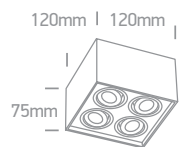

62401AL | 4x1W | LED | Natural aluminium