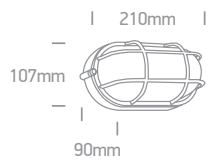

The Classic Outdoor Range

Die cast

67442B/B/W

67444C/B/W

IP54

67444C | 10W | SMD 2835 | Die cast

80 CRI CE 2 YEAR

IP54