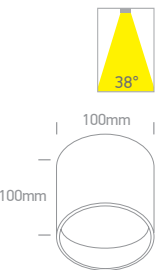

12120F/W/W

12120F | 20W | COB LED | Die cast

12120F/B/W

0750B/15 (15°)
0750B/24 (24°)

Order Code	Colour	Light Colour	CCT (K)	Watts	Lumen (lm)	Beam Angle	Input	Class	Box	Notes
12115F/W/W	White	Warm white	3000K	15W	1800lm	38°	230V	⚡	20	Complete with 350mA driver
12115F/B/W	Black	Warm white	3000K	15W	1800lm	38°	230V	⚡	20	Complete with 350mA driver
12120F/W/W	White	Warm white	3000K	20W	2400lm	38°	230V	⚡	10	Complete with 450mA driver
12120F/B/W	Black	Warm white	3000K	20W	2400lm	38°	230V	⚡	10	Complete with 450mA driver