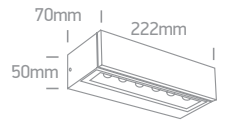

Linear Outdoor Series

Double Sided

67526B1 | 2x6W | SMD 3030 | Die cast

2 YEAR

67526B1/AN/W

67526B2 | 2x10W | SMD 3030 | Die cast

2 YEAR

67526B2/AN/W