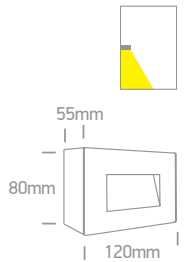

67076A/B/W

67076/W/W

The Glass Face Wall Lights

67076/W/W

67076 | 4W | SMD LED | Glass + metal

67076/B/W

67076A/W/W

67076A | 5W | SMD LED | Glass + metal