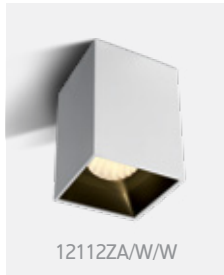

12120ZA | 20W | COB LED | Die cast + Plastic