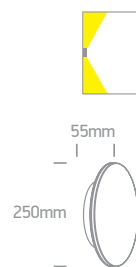

LED BUILT IN

80 CRI

TRIAC DIMMABLE

IK06

CE

2 YEAR

67450A | 7W | SMD 2835 | ABS + PC

LED BUILT IN