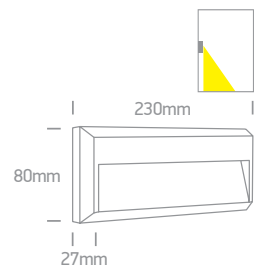

67388C | 2W | SMD 2835 | ABS + PC