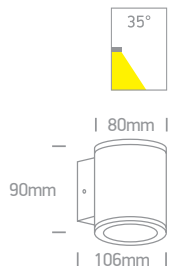

67138E/G/W

67138E | 6W | COB LED | Die cast

LED BUILT IN
80 CRI CE 2 YEAR

IP54