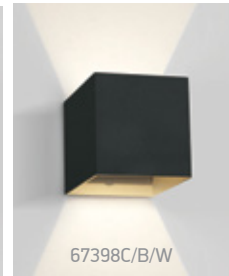

Outdoor Wall Dark Lights Die cast

67398 | 3W | COB LED | Die cast

67398A | 2x3W | LED | Die cast

67398C | 2x3W | LED | Die cast

Order Code	Colour	Light Colour	CCT (K)	Watts	Lumen (lm)	Input	Class	📦	Notes
67398/W/W	White	Warm white	3000K	3W	200lm	100-240V	⊕	24	Complete with 350mA driver
67398/AN/W	Anthracite	Warm white	3000K	3W	200lm	100-240V	⊕	24	Complete with 350mA driver
67398A/W/W	White	Warm white	3000K	2x3W	2x200lm	100-240V	⊕	12	Complete with 350mA driver
67398A/AN/W	Anthracite	Warm white	3000K	2x3W	2x200lm	100-240V	⊕	12	Complete with 350mA driver
67398A/B/W	Black	Warm white	3000K	2x3W	2x200lm	100-240V	⊕	12	Complete with 350mA driver
67398C/W/W	White	Warm white	3000K	2x3W	2x200lm	100-240V	⊕	18	Complete with 350mA driver
67398C/AN/W	Anthracite	Warm white	3000K	2x3W	2x200lm	100-240V	⊕	18	Complete with 350mA driver
67398C/B/W	Black	Warm white	3000K	2x3W	2x200lm	100-240V	⊕	18	Complete with 350mA driver