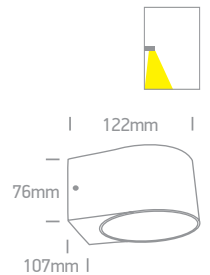

Indoor/Outdoor Wall Lights

Die cast

67480A | 6W | COB LED | Die cast

80 CRI

IK⁰⁶

CE

2 YEAR

IP65