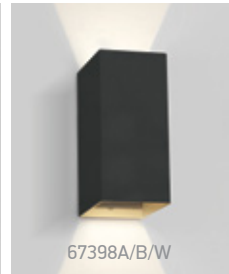

67398C | 2x3W | LED | Die cast