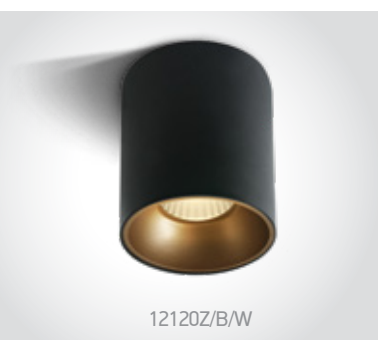

12120Z | 20W | COB LED | Die cast + Plastic