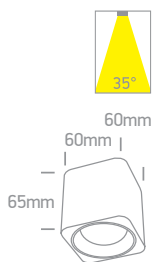

050106/W White