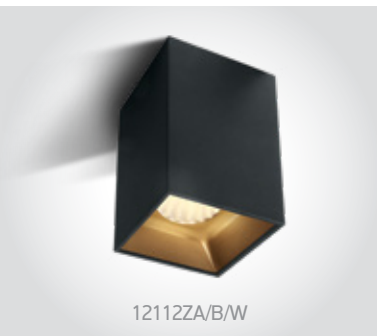

12112ZA | 12W | COB LED | Die cast + Plastic