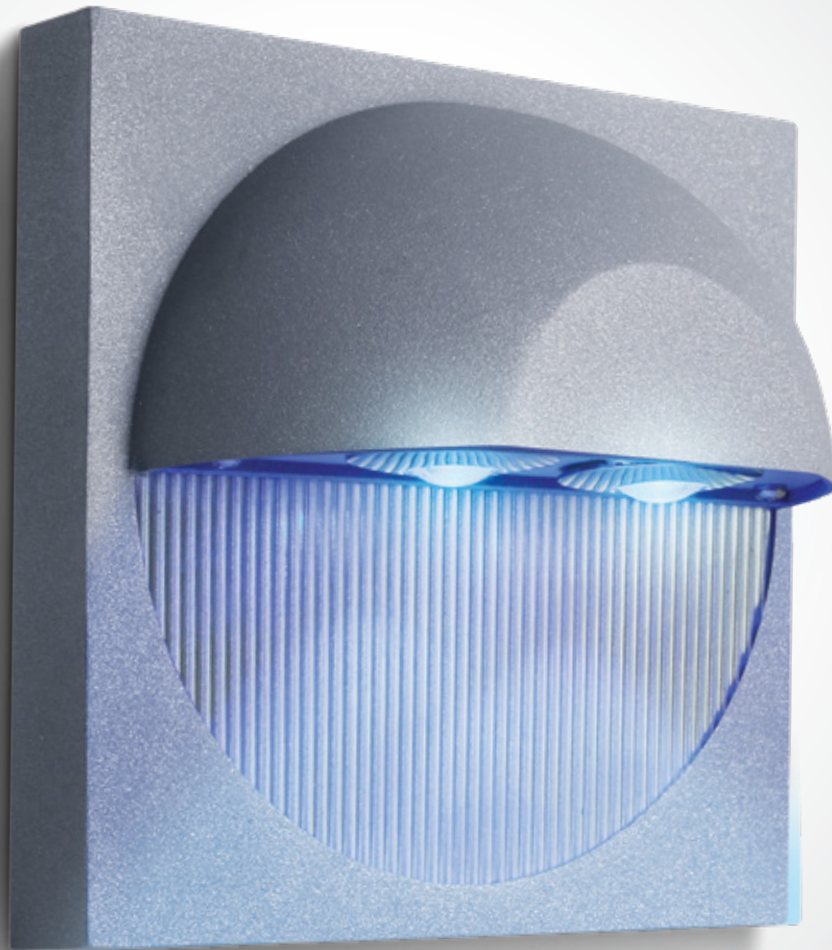

Outdoor Wall Light

Die cast

67124/G/BL