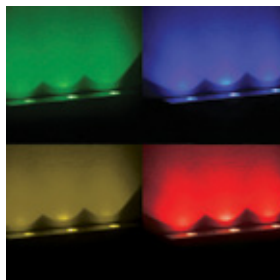

one

Decorative Wall & Ceiling Natural aluminium

60001 | 3x0,2W | LED | Natural aluminium

60010 | 1W | LED | Natural aluminium

Order Code	Colour	Light Colour	CCT (K)	Watts	Input	Class	Box	Notes
60001/AL/BL	Aluminium	Blue	-	6x0,2W	230V	⊥	100	Complete with driver
60010/AL/BL	Aluminium	Blue	-	1W	100-240V	⊥	100	Complete with driver