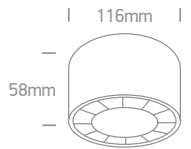

12124X/W/W

12124X | 24W | SMD 3030 | Aluminium