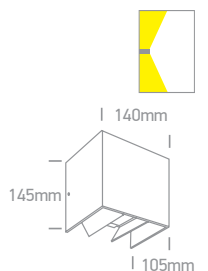

67354 | 2x3W | LED | Die cast

80 CRI
2 YEAR

IP54
offer