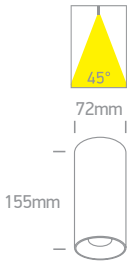

12115D/B/W

IP20

12108T | 8W | COB LED | Die cast

Complete with black & brass reflectors.