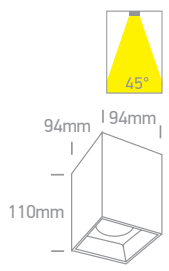

Order Code	Colour	Light Colour	CCT (K)	Watts	Lumen (lm)	Beam Angle	Input	Class		Notes
12112ZA/W/W	White	Warm white	3000K	12W	960lm	45°	230V		30	Complete with 300mA driver
12112ZA/B/W	Black	Warm white	3000K	12W	960lm	45°	230V		30	Complete with 300mA driver
12120ZA/W/W	White	Warm white	3000K	20W	1600lm	45°	230V		24	Complete with 500mA driver
12120ZA/B/W	Black	Warm white	3000K	20W	1600lm	45°	230V		24	Complete with 500mA driver