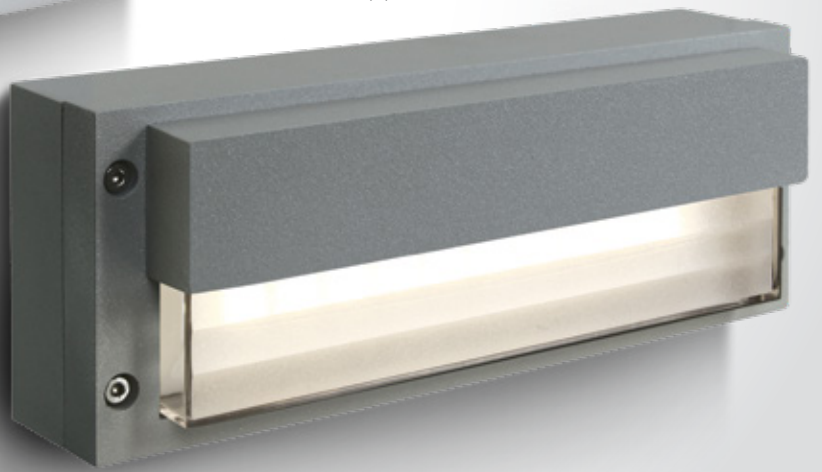

Outdoor Wall Bricks

Die cast

67174/G/D

67176/G/W

67174 | 3W | LED | Die cast

IP54

67176 | 3W | LED | Die cast

IP54