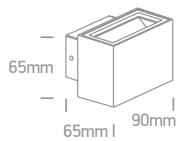

one

Outdoor Wall Up & Down Lights

Die cast

67374 | 2x3W | SMD 2835 | Die cast

IP54

67374 | 2x3W | SMD 2835 | Die cast

IP54

67374A | 2x6W | SMD 2835 | Die cast

IP54

67374A | 2x6W | SMD 2835 | Die cast

IP54

Order Code	Colour	Light Colour	CCT (K)	Watts	Lumen (lm)	Input	Class		Notes
67374/W/W	White	Warm white	3000K	2x3W	2x210lm	230V		24	Complete with 350mA driver
67374/AN/W	Anthracite	Warm white	3000K	2x3W	2x210lm	230V		24	Complete with 350mA driver
67374A/W/W	White	Warm white	3000K	2x6W	2x420lm	230V		12	Complete with 300mA driver
67374A/AN/W	Anthracite	Warm white	3000K	2x6W	2x420lm	230V		12	Complete with 300mA driver