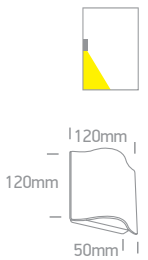

The Roof Tile Range

67422 | 6W | COB LED | Die cast

67422/W/W

IP54

67422/AN/W

67422A | 2x6W | COB LED | Die cast

67422A/W/W

IP54