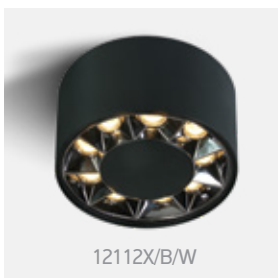

Order Code	Colour	Light Colour	CCT (K)	Watts	Lumen (lm)	Beam Angle	Input	Class		Notes
12106X/W/W	White	Warm white	3000K	6W	480lm	38°	230V		40	Complete with 150mA driver
12106X/B/W	Black	Warm white	3000K	6W	480lm	38°	230V		40	Complete with 150mA driver
12112X/W/W	White	Warm white	3000K	12W	960lm	38°	230V		40	Complete with 300mA driver
12112X/B/W	Black	Warm white	3000K	12W	960lm	38°	230V		40	Complete with 300mA driver