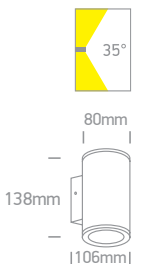

Outdoor Wall Cylinders Up & down beam

67138/AN/W

67138 | 2x6W | COB LED | Die cast

LED BUILT IN
80 CRI
CE
2 YEAR

IP54

67138/W/W

67138/B/W

67138/G/W