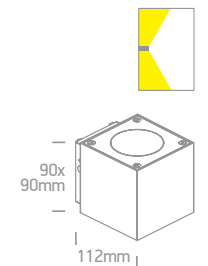

Order Code	Colour	Light Colour	CCT (K)	Watts	Lumen (lm)	Input	Class		Notes
67340A/W/W	White	Warm white	3000K	2x3W	2x210lm	230V		8	Complete with 700mA driver
67340A/AN/W	Anthracite	Warm white	3000K	2x3W	2x210lm	230V		8	Complete with 700mA driver
67340A/G/W	Grey	Warm white	3000K	2x3W	2x210lm	230V		8	Complete with 700mA driver
67354/G/W	Grey	Warm white	3000K	2x3W	182lm	100-240V		12	Complete with driver