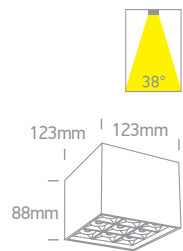

12406B/B/W

12906B | 30W | COB LED | Aluminium

12906B/W/W

IP20

12906B/B/W

Order Code	Colour	Light Colour	CCT (K)	Watts	Lumen (lm)	Beam Angle	Input	Class		Notes
12106B/W/W	White	Warm white	3000K	6W	480lm	38°	230V		60	Complete with 120mA driver
12106B/B/W	Black	Warm white	3000K	6W	480lm	38°	230V		60	Complete with 120mA driver
12406B/W/W	White	Warm white	3000K	15W	1200lm	38°	230V		30	Complete with 350mA driver
12406B/B/W	Black	Warm white	3000K	15W	1200lm	38°	230V		30	Complete with 350mA driver
12906B/W/W	White	Warm white	3000K	30W	2400lm	38°	230V		12	Complete with 700mA driver
12906B/B/W	Black	Warm white	3000K	30W	2400lm	38°	230V		12	Complete with 700mA driver