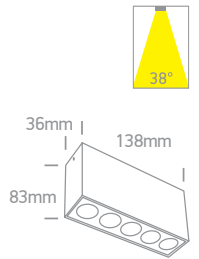

12124H/B/W

12124H | 24W | SMD 3535 | Aluminium