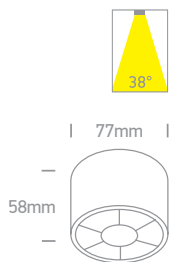

12112X | 12W | SMD 3030 | Aluminium