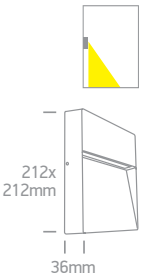

one

Square Indoor/Outdoor Wall Dark Lights

Die cast

67359A | 4W | SMD 2835 | Die cast

DARK LIGHT
IP54

LED BUILT IN
80 CRI
CE
2 YEAR

67360A | 9W | SMD 2835 | Die cast

DARK LIGHT
IP54

LED BUILT IN
80 CRI
CE
2 YEAR

67359B | 7W | SMD 2835 | Die cast

DARK LIGHT
IP54

LED BUILT IN
80 CRI
CE
2 YEAR

Order Code	Colour	Light Colour	CCT (K)	Watts	Lumen (lm)	Input	Class	📦	Notes
67359A/W/W	White	Warm white	3000K	4W	200lm	100-240V	⊕	30	Complete with 350mA driver
67359A/AN/W	Anthracite	Warm white	3000K	4W	200lm	100-240V	⊕	30	Complete with 350mA driver
67360A/W/W	White	Warm white	3000K	9W	450lm	230V	⊕	12	Complete with 700mA driver
67360A/AN/W	Anthracite	Warm white	3000K	9W	450lm	230V	⊕	12	Complete with 700mA driver
67359B/W/W	White	Warm white	3000K	7W	400lm	230V	⊕	24	Complete with 350mA driver
67359B/AN/W	Anthracite	Warm white	3000K	7W	400lm	230V	⊕	24	Complete with 350mA driver