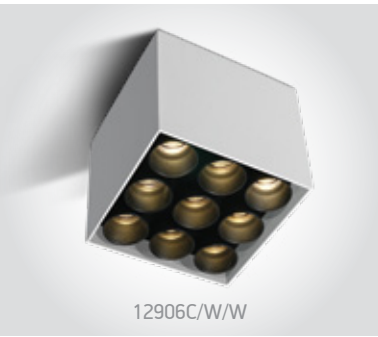

Dark Light Ceiling Tubes

12406C | 10W | SMD 3535 | Aluminium

DARK LIGHT
 IP20

12606C | 15W | SMD 3535 | Aluminium

DARK LIGHT
 IP20

12906C | 20W | SMD 3535 | Aluminium

DARK LIGHT
 IP20

Order Code	Colour	Light Colour	CCT (K)	Watts	Lumen (lm)	Beam Angle	Input	Class		Notes
12406C/W/W	White	Warm white	3000K	10W	800lm	25°	230V		40	Complete with 700mA driver
12406C/B/W	Black	Warm white	3000K	10W	800lm	25°	230V		40	Complete with 700mA driver
12606C/W/W	White	Warm white	3000K	15W	1200lm	25°	230V		30	Complete with 700mA driver
12606C/B/W	Black	Warm white	3000K	15W	1200lm	25°	230V		30	Complete with 700mA driver
12906C/W/W	White	Warm white	3000K	20W	1600lm	25°	230V		20	Complete with 700mA driver
12906C/B/W	Black	Warm white	3000K	20W	1600lm	25°	230V		20	Complete with 700mA driver