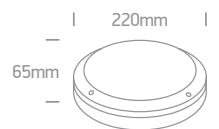

Order Code	Colour	Light Colour	CCT (K)	Watts	Lumen (lm)	Input	Class	Box	Notes
67444C/B/W	Black	Warm white	3000K	10W	600lm	230V	⊕	12	AC LED
67442B/B/W	Black	Warm white	3000K	10W	600lm	230V	⊕	12	AC LED
67442/W/W	White	Warm white	3000K	10W	600lm	230V	⊕	12	AC LED
67442/B/W	Black	Warm white	3000K	10W	600lm	230V	⊕	12	AC LED