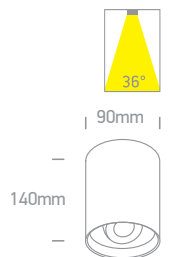

Order Code	Colour	Reflector	Light Colour	CCT (K)	Watts	Lumen (lm)	Beam Angle	Input	Class	Notes
12110D/W/W	White	-	Warm white	3000K	10W	800lm	36°	230V	18	Complete with 500mA driver