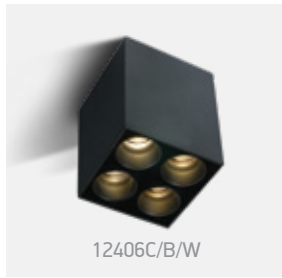

12606C | 15W | SMD 3535 | Aluminium

DARK LIGHT
IP20