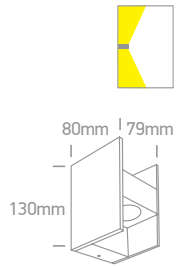

DARK LIGHT
IP54
offer