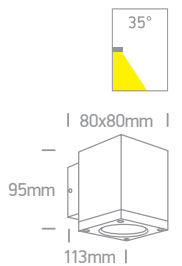

67138F/AN/W

67138E/W/W

Outdoor Wall Cylinders

Down beam

67138F/AN/W

67138F | 6W | COB LED | Die cast

80 CRI

2 YEAR