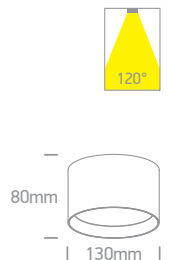

12125D | 25W | SMD LED | Aluminium

LED BUILT IN
90 CRI
CCT V
CE
5 YEAR
UGR19

new
IP44