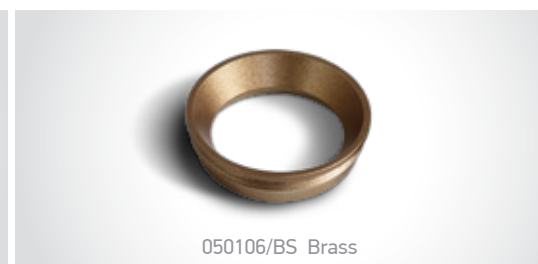

050106/BS Brass

Order Code	Colour	Light Colour	CCT (K)	Watts	Lumen (lm)	Beam Angle	Input	Class	Box	Notes
12107K/W/W	White	Warm white	3000K	7W	500lm	35°	230V	⊕	30	AC LED
12107K/B/W	Black	Warm white	3000K	7W	500lm	35°	230V	⊕	30	AC LED
12107KA/W/W	White	Warm white	3000K	7W	500lm	35°	230V	⊕	30	AC LED
12107KA/B/W	Black	Warm white	3000K	7W	500lm	35°	230V	⊕	30	AC LED