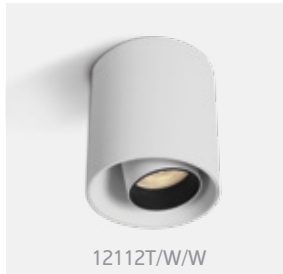

Complete with black & brass reflectors.

12108T/W/W

12108T/B/W

DARK LIGHT

IP20

12112T | 12W | COB LED | Die cast

Complete with black & brass reflectors.

12112T/W/W