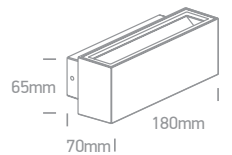

IP54

Order Code	Colour	Light Colour	CCT (K)	Watts	Lumen (lm)	Input	Class		Notes
67374/W/W	White	Warm white	3000K	2x3W	2x210lm	230V		24	Complete with 350mA driver
67374/AN/W	Anthracite	Warm white	3000K	2x3W	2x210lm	230V		24	Complete with 350mA driver
67374A/W/W	White	Warm white	3000K	2x6W	2x420lm	230V		12	Complete with 300mA driver
67374A/AN/W	Anthracite	Warm white	3000K	2x6W	2x420lm	230V		12	Complete with 300mA driver