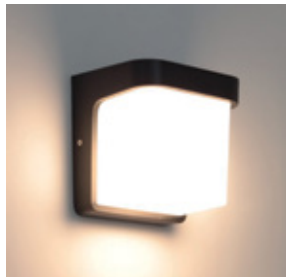

Outdoor Wall Lights

67492 | 12W | SMD 2835 | Plastic + PC

IP54

67492P | 12W | SMD 2835 | Sensor | Plastic + PC

IP54

Order Code	Colour	Light Colour	CCT (K)	Watts	Lumen (lm)	Input	Class		Notes
67492/AN/W	Anthracite	Warm white	3000K	12W	600lm	230V		12	Complete with 300mA driver
67492P/AN/W	Anthracite	Warm white	3000K	12W	600lm	230V		12	Complete with 300mA driver