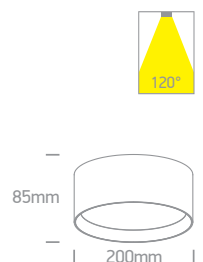

12130D/W/V

12130D | 30W | SMD LED | Aluminium

LED BUILT IN
 90 CRI
 CCT V
 CE
 5 YEAR
 UGR19

new
IP44

12130D/B/V

Order Code	Colour	Light Colour	CCT (K)	Watts	Lumen (lm)	Beam Angle	Input	Class		Notes
12112D/W/V	White	CCT V	3000K-4000K-5000K	12W	1200lm	120°	230V		30	Complete with 300mA driver
12112D/B/V	Black	CCT V	3000K-4000K-5000K	12W	1200lm	120°	230V		30	Complete with 300mA driver
12120D/W/V	White	CCT V	3000K-4000K-5000K	20W	2000lm	120°	230V		30	Complete with 500mA driver
12120D/B/V	Black	CCT V	3000K-4000K-5000K	20W	2000lm	120°	230V		30	Complete with 500mA driver
12125D/W/V	White	CCT V	3000K-4000K-5000K	25W	2500lm	120°	230V		20	Complete with 650mA driver
12125D/B/V	Black	CCT V	3000K-4000K-5000K	25W	2500lm	120°	230V		20	Complete with 650mA driver
12130D/W/V	White	CCT V	3000K-4000K-5000K	30W	3000lm	120°	230V		12	Complete with 750mA driver
12130D/B/V	Black	CCT V	3000K-4000K-5000K	30W	3000lm	120°	230V		12	Complete with 750mA driver