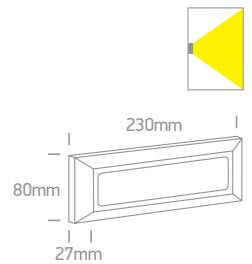

Outdoor General Lighting

ABS + PC

67394A | 3,5W | SMD 2835 | ABS + PC

IP65

67394/W/W

67394 | 3,5W | SMD 2835 | ABS + PC

IP65

67394/AN/W