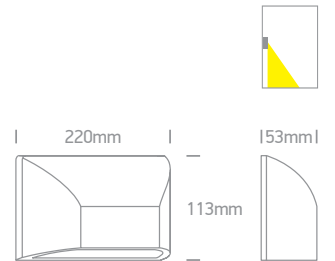

67396A/W/W

67396A | 6W | SMD 2835 | Sensor | ABS + PC