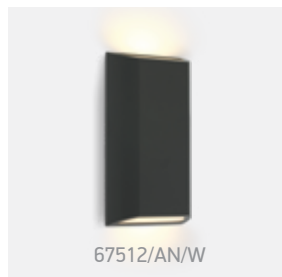

67422A/AN/W

67512 | 8W | SMD 2835 | ABS + PC

67512/W/W

IP65

67512/AN/W

Order Code	Colour	Light Colour	CCT (K)	Watts	Lumen (lm)	Input	Class	📦	Notes
67422/W/W	White	Warm white	3000K	6W	400lm	230V	Ⓛ	24	Complete with 500mA driver
67422/AN/W	Anthracite	Warm white	3000K	6W	400lm	230V	Ⓛ	24	Complete with 500mA driver
67422A/W/W	White	Warm white	3000K	2x6W	2x400lm	230V	Ⓛ	12	Complete with 500mA driver
67422A/AN/W	Anthracite	Warm white	3000K	2x6W	2x400lm	230V	Ⓛ	12	Complete with 500mA driver
67512/W/W	White	Warm white	3000K	8W	400lm	230V	Ⓛ	20	Complete with 200mA driver
67512/AN/W	Anthracite	Warm white	3000K	8W	400lm	230V	Ⓛ	20	Complete with 200mA driver