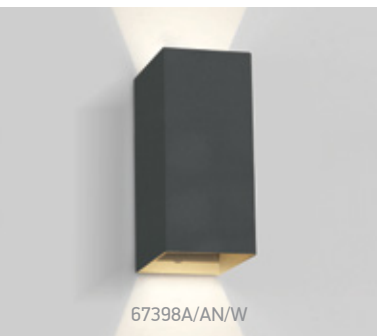

67398A | 2x3W | LED | Die cast