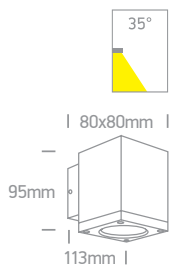

IP54

67138F/G/W

67138F | 6W | COB LED | Die cast

80 CRI

2 YEAR

IP54

Order Code	Colour	Light Colour	CCT (K)	Watts	Lumen (lm)	Beam Angle	Input	Class		Notes
67138F/AN/W	Anthracite	Warm white	3000K	6W	440lm	35°	100-240V		12	Complete with 500mA driver
67138F/G/W	Grey	Warm white	3000K	6W	440lm	35°	100-240V		12	Complete with 500mA driver