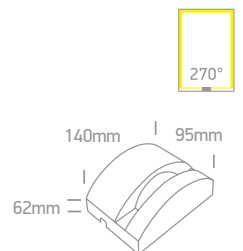

CE 2 YEAR

Order Code	Colour	Light Colour	CCT (K)	Watts	Lumen (lm)	Beam Angle	Input	Class	⊞	Notes
67454/AN/W	Anthracite	Warm white	3000K	6W	330lm	270°	100-240V	⊞	18	Complete with 500mA driver

one

Indoor Mini Series