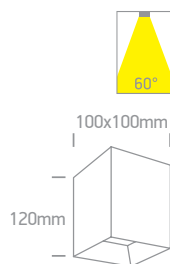

12110HA/W/W

12115HA/W/W

Dark Light Pro Cubes Aluminium

12110HA | 10W | COB LED | Aluminium

12115HA | 15W | COB LED | Aluminium

Order Code	Colour	Light Colour	CCT (K)	Watts	Lumen (lm)	Beam Angle	Input	Class		Notes
12110HA/W/W	White	Warm white	3000K	10W	800lm	60°	230V		48	Complete with 250mA driver
12115HA/W/W	White	Warm white	3000K	15W	1200lm	60°	230V		48	Complete with 350mA driver