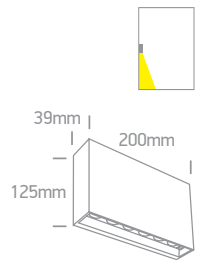

Indoor/Outdoor Wall Lights

ABS + PC

67472A | 6W | SMD 2835 | ABS + PC

80 CRI

2 YEAR

IP65

67472 | 2x6W | SMD 2835 | ABS + PC

80 CRI