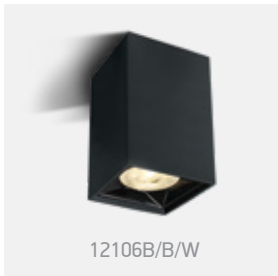

12106B/B/W