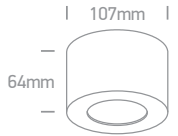

12108FD/B/BS

12108FD | 8W | SMD 2835 | Die cast