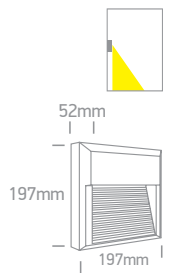

Order Code	Colour	Light Colour	CCT (K)	Watts	Lumen (lm)	Input	Class	Icons	Notes
67430A/W/W	White	Warm white	3000K	8W	350lm	230V	□	20	Complete with 300mA driver
67430A/AN/W	Anthracite	Warm white	3000K	8W	350lm	230V	□	20	Complete with 300mA driver