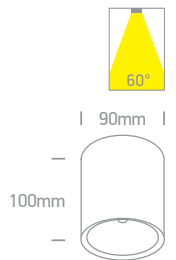

67380A | 25W | COB LED | Die cast