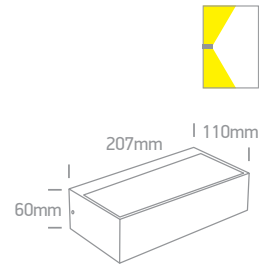

67474A/AN/W

Outdoor Wall Up & Down Lights

67362C/W/W

67362C | 2x4,5W | SMD 3014 | Die cast

IP54

67362C/AN/W

67362C | 2x4,5W | SMD 3014 | Die cast

IP54