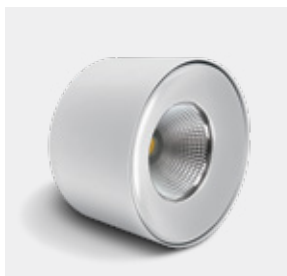

Order Code	Colour	Light Colour	CCT (K)	Watts	Lumen (lm)	Beam Angle	Input	Class	⊞	Notes
12130LA/W/W	White	Warm white	3000K	30W	2500lm	50°	230V	⊞	12	Complete with 700mA driver