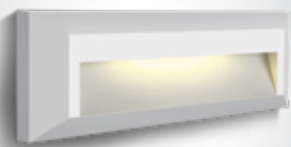

67388C/W/W