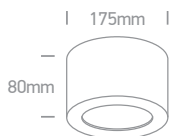

Order Code	Colour	Reflector	Light Colour	CCT (K)	Watts	Lumen (lm)	Input	Class		Notes
12108FD/W/W	White	White	Warm white	3000K	8W	560lm	230V		36	Complete with 300mA driver
12108FD/B/BS	Black	Brass	Warm white	3000K	8W	400lm	230V		36	Complete with 300mA driver
12116FD/W/W	White	White	Warm white	3000K	16W	1100lm	230V		20	Complete with 300mA driver
12116FD/B/BS	Black	Brass	Warm white	3000K	16W	800lm	230V		20	Complete with 300mA driver