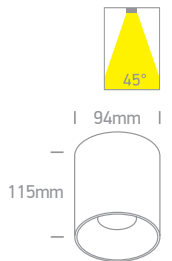

12130Z | 30W | COB LED | Die cast + Plastic