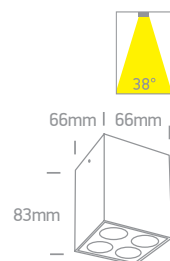

The Dark Light Ceiling Lights Aluminium

12110H | 10W | SMD 3535 | Aluminium

12110H/B/W

12110H/W/W

12110HB | 10W | SMD 3535 | Aluminium

12110HB/B/W

12110HB/W/W

Order Code	Colour	Light Colour	CCT (K)	Watts	Lumen (lm)	Beam Angle	Input	Class		Notes
12110H/W/W	White	Warm white	3000K	10W	700lm	38°	230V		30	Complete with 700mA driver
12110H/B/W	Black	Warm white	3000K	10W	700lm	38°	230V		30	Complete with 700mA driver
12110HB/W/W	White	Warm white	3000K	10W	700lm	38°	230V		30	Complete with 700mA driver
12110HB/B/W	Black	Warm white	3000K	10W	700lm	38°	230V		30	Complete with 700mA driver