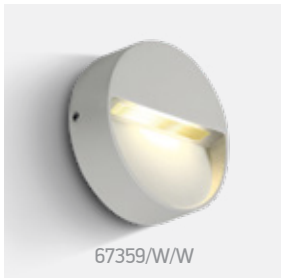

Round Indoor/Outdoor Wall Dark Lights

Die cast

67359 | 3W | SMD 2835 | Die cast

LED BUILT IN
80 CRI CE 2 YEAR

DARK LIGHT
IP54

67360 | 9W | SMD 2835 | Die cast

LED BUILT IN
80 CRI CE 2 YEAR

DARK LIGHT
IP54