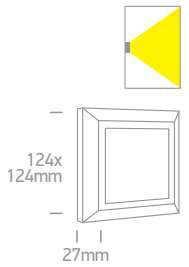

Outdoor General Lighting

ABS + PC

67394A | 3,5W | SMD 2835 | ABS + PC

IP65

67394/W/W

67394 | 3,5W | SMD 2835 | ABS + PC

IP65

67394/AN/W