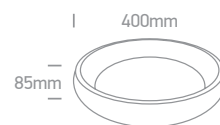

62134N | 30W | SMD LED | Dimmable | Aluminium

LED BUILT IN
90 CRI

3 YEAR

new
IP20