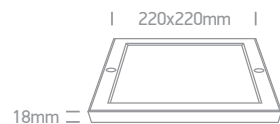

Slim Line Panel Plafo Square

62018AF | 18W | SMD 4014 | Aluminium + PC

LED
 BUILT IN
80
 CRI

 2
 YEAR

IP40

Order Code	Colour	Light Colour	CCT (K)	Watts	Lumen (lm)	Input	Class	Notes
62018AF/W/W	White	Warm white	3000K	18W	1400lm	230V		Complete with driver