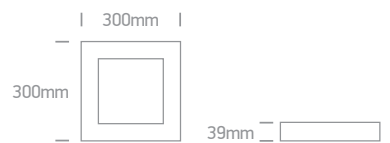

62130AF | 30W | SMD 4014 | Die cast

IP40

62130AF/W/C

Order Code	Colour	Light Colour	CCT (K)	Watts	Lumen (lm)	Input	Class	Box	Notes
62122F/W/W	White	Warm white	3000K	22W	1870lm	230V	□	10	Complete with 700mA driver
62122F/B/W	Black	Warm white	3000K	22W	1870lm	230V	□	10	Complete with 700mA driver
62130AF/W/C	White	Cool white	4000K	30W	2550lm	230V	□	10	Complete with 700mA driver
62130AF/W/W	White	Warm white	3000K	30W	2550lm	230V	□	10	Complete with 700mA driver