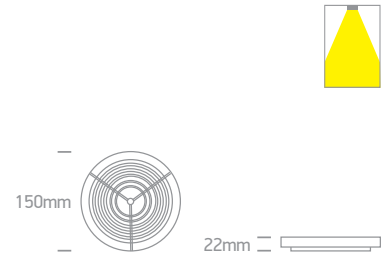

64004 | 16W | LED | Die cast

DARK LIGHT
IP20
offer

LED BUILT IN
CE 2 YEAR