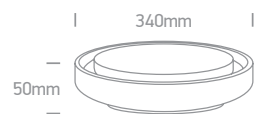

Outdoor Project LED Plafo

Die cast

67384 | 30W | SMD LED | Die cast

LED
BUILT IN
80
CRI
CE
2
YEAR

IP54

67384A | 30W | SMD LED | Die cast

LED
BUILT IN
80
CRI
CE
2
YEAR

IP54

Order Code	Colour	Light Colour	CCT (K)	Watts	Lumen (lm)	Input	Class		Notes
67384/W/W	White	Warm white	3000K	30W	2500lm	230V		4	Complete with 700mA driver
67384/AN/W	Anthracite	Warm white	3000K	30W	2500lm	230V		4	Complete with 700mA driver
67384A/W/W	White	Warm white	3000K	30W	2500lm	230V		4	Complete with 700mA driver
67384A/AN/W	Anthracite	Warm white	3000K	30W	2500lm	230V		4	Complete with 700mA driver