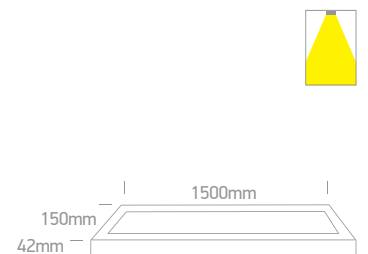

Order Code	Colour	Light Colour	CCT (K)	Watts	Lumen (lm)	Input	Class		Notes
62140BAU/W/V	White	CCT V	3000K-4000K-5700K	40W	3600lm-4000lm-3800lm	230V		4	Complete with 1000mA driver
62140BAU/B/V	Black	CCT V	3000K-4000K-5700K	40W	3600lm-4000lm-3800lm	230V		4	Complete with 1000mA driver
62140BFU/W/V	White	CCT V	3000K-4000K-5700K	30W	2700lm-3000lm-2850lm	230V		4	Complete with 800mA driver
62140BFU/B/V	Black	CCT V	3000K-4000K-5700K	30W	2700lm-3000lm-2850lm	230V		4	Complete with 800mA driver
62150BFU/W/V	White	CCT V	3000K-4000K-5700K	40W	3600lm-4000lm-3800lm	230V		4	Complete with 1000mA driver
62150BFU/B/V	Black	CCT V	3000K-4000K-5700K	40W	3600lm-4000lm-3800lm	230V		4	Complete with 1000mA driver