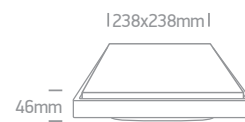

Outdoor Slim LED Plafo

Die cast

67362 | 20W | SMD LED | Die cast

IP54

67363 | 30W | SMD LED | Die cast

IP54

67362A | 20W | SMD LED | Die cast

IP54

67363A | 30W | SMD LED | Die cast

IP54

Order Code	Colour	Light Colour	CCT (K)	Watts	Lumen (lm)	Input	Class		Notes
67362/W/W	White	Warm white	3000K	20W	1600lm	230V		8	Complete with 500mA driver
67362/AN/W	Anthracite	Warm white	3000K	20W	1600lm	230V		8	Complete with 500mA driver
67363/W/W	White	Warm white	3000K	30W	2500lm	230V		6	Complete with 700mA driver
67363/AN/W	Anthracite	Warm white	3000K	30W	2500lm	230V		6	Complete with 700mA driver
67362A/W/W	White	Warm white	3000K	20W	1600lm	230V		8	Complete with 500mA driver
67362A/AN/W	Anthracite	Warm white	3000K	20W	1600lm	230V		8	Complete with 500mA driver
67363A/W/W	White	Warm white	3000K	30W	2500lm	230V		6	Complete with 700mA driver
67363A/AN/W	Anthracite	Warm white	3000K	30W	2500lm	230V		6	Complete with 700mA driver