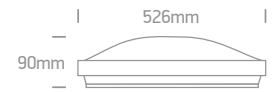

62014 | 31W | LED | Metal + PC