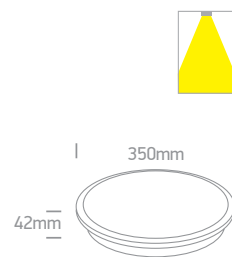

IP20

62135NA | 35W | SMD 2835 | Metal