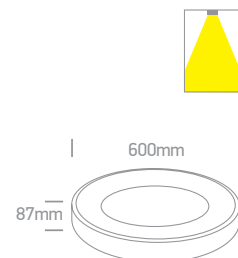

Decorative Plafo

Round

62182 | 40W | SMD 2835 | Aluminium

62182A | 50W | SMD 2835 | Aluminium

Order Code	Colour	Light Colour	CCT (K)	Watts	Lumen (lm)	Input	Class	📦	Notes
62182/BAN/W	Brushed anthracite	Warm white	3000K	40W	3400lm	230V	⊕	1	Complete with 1050mA driver
62182/BGL/W	Brushed gold	Warm white	3000K	40W	3400lm	230V	⊕	1	Complete with 1050mA driver
62182/BBR/W	Brushed brown	Warm white	3000K	40W	3400lm	230V	⊕	1	Complete with 1050mA driver
62182A/BAN/W	Brushed anthracite	Warm white	3000K	50W	4250lm	230V	⊕	1	Complete with 1400mA driver
62182A/BGL/W	Brushed gold	Warm white	3000K	50W	4250lm	230V	⊕	1	Complete with 1400mA driver
62182A/BBR/W	Brushed brown	Warm white	3000K	50W	4250lm	230V	⊕	1	Complete with 1400mA driver