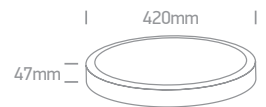

LED Die Cast Panel Range

62140F | 40W | SMD 4014 | Die cast

IP40

62140RF | 40W | SMD 2016 | Die cast

IP40

Order Code	Colour	Light Colour	CCT (K)	Watts	Lumen (lm)	Input	Class		Notes
62140F/W/W	White	Warm white	3000K	40W	2520lm	230V		5	Complete with 1000mA driver
62140RF/W/C	White	Cool white	4000K	40W	2700lm	230V		5	Complete with 1000mA driver
62140RF/W/W	White	Warm white	3000K	40W	2700lm	230V		5	Complete with 1000mA driver