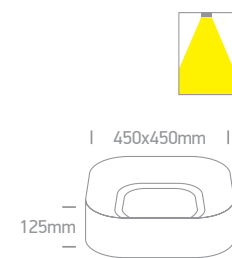

Decorative Plafo

IP20

62112 | 12W | SMD 2835 | Aluminium

IP20

62135NA | 35W | SMD 2835 | Metal

Order Code	Colour	Light Colour	CCT (K)	Watts	Lumen (lm)	Input	Class		Notes
62112/BS/W	Brass	Warm white	3000K	12W	960lm	230V		1	Complete with 24V DC driver
62135NA/W/W	White	Warm white	3000K	35W	2100lm	230V		1	Complete with 700mA driver