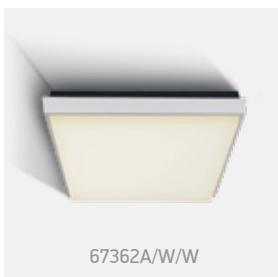

67362A/W/W

67363A | 30W | SMD LED | Die cast

IP54