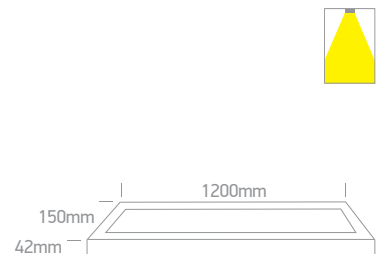

62150BFU/W/V

62150BFU | 40W | SMD 2835 | Aluminium + steel | Microprismatic

Backlit.