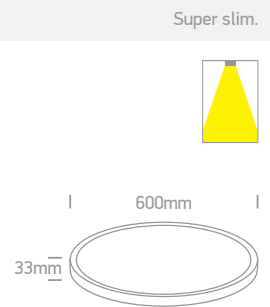

The Ultra Slim LED Plafo

Aluminium

62140FB | 40W | SMD 2835 | Aluminium

62160FB | 60W | SMD 2835 | Aluminium

62152 | 40W | SMD 2835 | Aluminium

Order Code	Colour	Light Colour	CCT (K)	Watts	Lumen (lm)	Input	Class	Notes
62140FB/W/C	White	Cool white	4000K	40W	3500lm	230V	⊕	Complete with 1000mA driver
62140FB/W/W	White	Warm white	3000K	40W	3500lm	230V	⊕	Complete with 1000mA driver
62140FB/B/C	Black	Cool white	4000K	40W	3500lm	230V	⊕	Complete with 1000mA driver
62160FB/W/C	White	Cool white	4000K	60W	5300lm	230V	⊕	Complete with 1500mA driver
62160FB/W/W	White	Warm white	3000K	60W	5300lm	230V	⊕	Complete with 1500mA driver
62160FB/B/C	Black	Cool white	4000K	60W	5300lm	230V	⊕	Complete with 1500mA driver
62152/W/C	White	Cool white	4000K	40W	2800lm	230V	⊕	Complete with 950mA driver