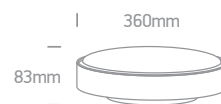

The LED Plafo Outdoor Round

67280N | 16W | SMD 2835 | ABS + PC

IP65

67280AN | 24W | SMD 2835 | ABS + PC

IP65

67280BN | 30W | SMD 2835 | ABS + PC

IP65

67280ANE | 15W | SMD 2835 | Emergency 3Hrs Maintained | ABS + PC

IP65

Order Code	Colour	Light Colour	CCT (K)	Watts	Lumen (lm)	Input	Class		Notes
67280N/W/C	White	Cool white	4000K	16W	960lm	230V	□	10	Complete with 500mA driver
67280N/W/W	White	Warm white	3000K	16W	960lm	230V	□	10	Complete with 500mA driver
67280N/AN/W	Anthracite	Warm white	3000K	16W	960lm	230V	□	10	Complete with 500mA driver
67280N/G/W	Grey	Warm white	3000K	16W	960lm	230V	□	10	Complete with 500mA driver
67280AN/W/W	White	Warm white	3000K	24W	1440lm	230V	□	10	Complete with 600mA driver
67280AN/AN/W	Anthracite	Warm white	3000K	24W	1440lm	230V	□	10	Complete with 600mA driver
67280BN/W/W	White	Warm white	3000K	30W	1800lm	230V	□	5	Complete with 700mA driver
67280ANE/G/W	Grey	Warm white	3000K	15W	1000lm	230V	□	10	Emergency 3Hrs Maintained