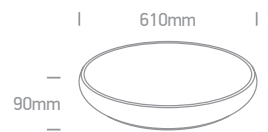

The LED Slim Line Plafo

62160 | 62W | SMD 2835 | Metal

IP20

62160A | 62W | SMD 2835 | Aluminium

IP20

Order Code	Colour	Light Colour	CCT (K)	Watts	Lumen (lm)	Beam Angle	Input	Class		Notes
62160/W/W	White	Warm white	3000K	62W	3600lm	120°	230V		1	Complete with 1500mA driver
62160A/W/W	White	Warm white	3000K	62W	3600lm	120°	230V		1	Complete with 1500mA driver
62160A/B/W	Black	Warm white	3000K	62W	3600lm	120°	230V		1	Complete with 1500mA driver