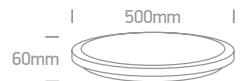

The LED Slim Plafo Range

67448 | 24W | SMD LED | Metal + Plastic

LED BUILT IN
85 CRI

2 YEAR

IP20

67448A | 36W | SMD LED | Metal + Plastic

LED BUILT IN
85 CRI

2 YEAR