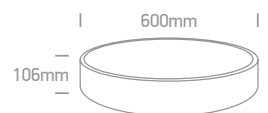

IP20

Order Code	Colour	Light Colour	CCT (K)	Watts	Lumen (lm)	Beam Angle	Input	Class		Notes
62118D/W/W	White	Warm white	3000K	20W	1700lm	120°	230V		1	Complete with 500mA driver
62125D/W/C	White	Cool white	4000K	25W	2125lm	120°	230V		1	Complete with 700mA driver
62125D/W/W	White	Warm white	3000K	25W	2125lm	120°	230V		1	Complete with 700mA driver
62150D/W/C	White	Cool white	4000K	50W	4250lm	120°	230V		1	Complete with 1400mA driver
62150D/W/W	White	Warm white	3000K	50W	4250lm	120°	230V		1	Complete with 1400mA driver