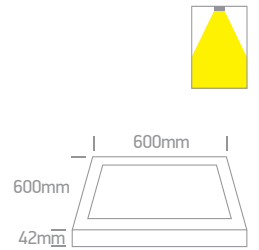

62140BFU | 30W | SMD 2835 | Aluminium + steel | Microprismatic

Backlit.