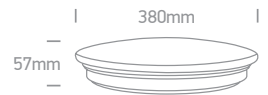

The LED Plafo Range

62154 | 24W | SMD 2835 | Metal + Plastic

LED BUILT IN
80 CRI
2 YEAR

IP20

62154 | 24W | SMD 2835 | Metal + Plastic

LED BUILT IN
80 CRI
2 YEAR

IP20

62154 | 24W | SMD 2835 | Metal + Plastic