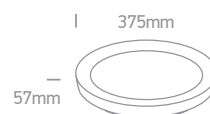

The LED Decorative Plafo

CCT V

62130L | 30W | SMD LED | Dimmable | Aluminium

new
IP20

62130L | 30W | SMD LED | Dimmable | Aluminium

new
IP20

62130L | 30W | SMD LED | Dimmable | Aluminium

new
IP20

62130L | 30W | SMD LED | Dimmable | Aluminium

new
IP20

Order Code	Colour	Light Colour	CCT (K)	Watts	Lumen (lm)	Beam Angle	Input	Class	Box	Notes
62130L/W/V	White	CCT V	2700K-3000K-4000K	30W	2550lm	120°	230V	⊕	1	Complete with 700mA dimmable driver
62130L/B/V	Black	CCT V	2700K-3000K-4000K	30W	2550lm	120°	230V	⊕	1	Complete with 700mA dimmable driver
62130L/BBS/V	Brushed brass	CCT V	2700K-3000K-4000K	30W	2550lm	120°	230V	⊕	1	Complete with 700mA dimmable driver
62130L/BGL/V	Brushed gold	CCT V	2700K-3000K-4000K	30W	2550lm	120°	230V	⊕	1	Complete with 700mA dimmable driver