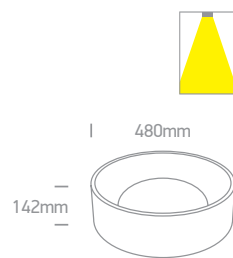

one

Decorative Plafo

67452 | 30W | SMD 3030 | Aluminium

67452 | 30W | SMD 3030 | Aluminium

Order Code	Colour	Light Colour	CCT (K)	Watts	Lumen (lm)	Input	Class		Notes
67452/W/W	White	Warm white	3000K	30W	2400lm	230V		1	Complete with 800mA driver
67452/B/W	Black	Warm white	3000K	30W	2400lm	230V		1	Complete with 800mA driver