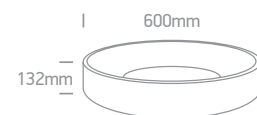

62132N | 32W | SMD 2835 | Aluminium

62132N/MG/W

IP20

62142N/AN/W

62142N | 42W | SMD 2835 | Aluminium

62142N/W/W

IP20

Order Code	Colour	Light Colour	CCT (K)	Watts	Lumen (lm)	Beam Angle	Input	Class		Notes
62132N/W/W	White	Warm white	3000K	32W	2720lm	120°	230V		1	Complete with 800mA driver
62132N/AN/W	Anthracite	Warm white	3000K	32W	2720lm	120°	230V		1	Complete with 800mA driver
62132N/BBS/W	Brushed brass	Warm white	3000K	32W	2720lm	120°	230V		1	Complete with 800mA driver
62132N/MG/W	Metal grey	Warm white	3000K	32W	2720lm	120°	230V		1	Complete with 800mA driver
62142N/W/W	White	Warm white	3000K	42W	3570lm	120°	230V		1	Complete with 1050mA driver
62142N/AN/W	Anthracite	Warm white	3000K	42W	3570lm	120°	230V		1	Complete with 1050mA driver