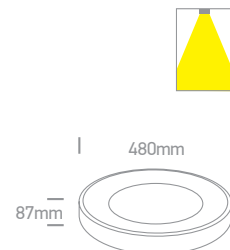

62182A | 50W | SMD 2835 | Aluminium