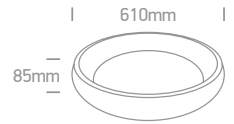

The LED Decorative Plafo

62144N/B/W

62144N/BGL/W

62144N/W/W

62144N | 50W | SMD 2835 | Aluminium

IP20

62144N/B/W

62144N | 50W | SMD 2835 | Aluminium