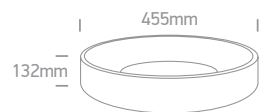

The LED Decorative Plafo Round CCT V

62130N | 20W | SMD 2835 | Aluminium

new
IP20

62132N | 32W | SMD 2835 | Aluminium

new
IP20

Order Code	Colour	Light Colour	CCT (K)	Watts	Lumen (lm)	Beam Angle	Input	Class	📦	Notes
62130N/W/V	White	CCT V	2700K-3000K-4000K	20W	1700lm	120°	230V	⚡	1	Complete with 500mA driver
62130N/AN/V	Anthracite	CCT V	2700K-3000K-4000K	20W	1700lm	120°	230V	⚡	1	Complete with 500mA driver
62132N/W/V	White	CCT V	2700K-3000K-4000K	32W	2720lm	120°	230V	⚡	1	Complete with 800mA driver
62132N/AN/V	Anthracite	CCT V	2700K-3000K-4000K	32W	2720lm	120°	230V	⚡	1	Complete with 800mA driver