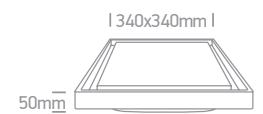

Outdoor Project LED Plafo

Die cast

67384 | 30W | SMD LED | Die cast

LED
 BUILT IN
 80
 CRI
 CE
 2
 YEAR

IP54

67384A | 30W | SMD LED | Die cast

LED
 BUILT IN
 80
 CRI
 CE
 2
 YEAR

IP54