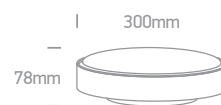

Order Code	Colour	Light Colour	CCT (K)	Watts	Lumen (lm)	Input	Class		Notes
67280N/W/C	White	Cool white	4000K	16W	960lm	230V	□	10	Complete with 500mA driver
67280N/W/W	White	Warm white	3000K	16W	960lm	230V	□	10	Complete with 500mA driver
67280N/AN/W	Anthracite	Warm white	3000K	16W	960lm	230V	□	10	Complete with 500mA driver
67280N/G/W	Grey	Warm white	3000K	16W	960lm	230V	□	10	Complete with 500mA driver
67280AN/W/W	White	Warm white	3000K	24W	1440lm	230V	□	10	Complete with 600mA driver
67280AN/AN/W	Anthracite	Warm white	3000K	24W	1440lm	230V	□	10	Complete with 600mA driver
67280BN/W/W	White	Warm white	3000K	30W	1800lm	230V	□	5	Complete with 700mA driver
67280ANE/G/W	Grey	Warm white	3000K	15W	1000lm	230V	□	10	Emergency 3Hrs Maintained