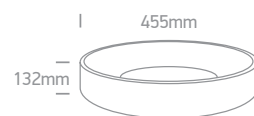

The LED Decorative Plafo Round

62142N/AN/W

62132N/W/W

62132N/AN/W

62132N | 32W | SMD 2835 | Aluminium

62132N/W/W

IP20

62132N/BBS/W