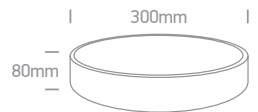

The LED Project Plafo Metal

62118D | 20W | SMD 2835 | Metal

IP20

62125D | 25W | SMD 2835 | Metal

IP20

IP20

Order Code	Colour	Light Colour	CCT (K)	Watts	Lumen (lm)	Beam Angle	Input	Class		Notes
62118D/W/W	White	Warm white	3000K	20W	1700lm	120°	230V		1	Complete with 500mA driver
62125D/W/C	White	Cool white	4000K	25W	2125lm	120°	230V		1	Complete with 700mA driver
62125D/W/W	White	Warm white	3000K	25W	2125lm	120°	230V		1	Complete with 700mA driver
62150D/W/C	White	Cool white	4000K	50W	4250lm	120°	230V		1	Complete with 1400mA driver
62150D/W/W	White	Warm white	3000K	50W	4250lm	120°	230V		1	Complete with 1400mA driver