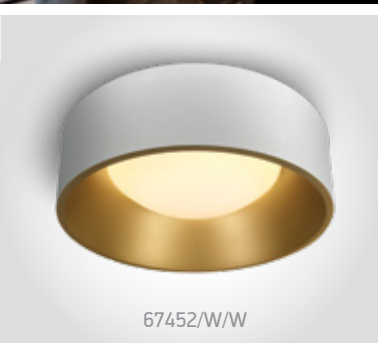

Decorative Plafo

IP20

62112 | 12W | SMD 2835 | Aluminium

IP20

62135NA | 35W | SMD 2835 | Metal

Order Code	Colour	Light Colour	CCT (K)	Watts	Lumen (lm)	Input	Class		Notes
62112/BS/W	Brass	Warm white	3000K	12W	960lm	230V		1	Complete with 24V DC driver
62135NA/W/W	White	Warm white	3000K	35W	2100lm	230V		1	Complete with 700mA driver

one

Decorative Plafo

67452 | 30W | SMD 3030 | Aluminium

67452 | 30W | SMD 3030 | Aluminium

Order Code	Colour	Light Colour	CCT (K)	Watts	Lumen (lm)	Input	Class		Notes
67452/W/W	White	Warm white	3000K	30W	2400lm	230V		1	Complete with 800mA driver
67452/B/W	Black	Warm white	3000K	30W	2400lm	230V		1	Complete with 800mA driver