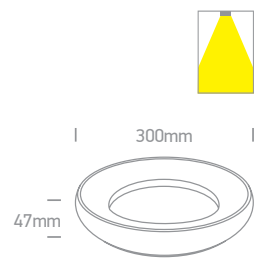

IP20

62025 | 24W | SMD LED | Dimmable + RGB + Speaker | CCT Variable | ABS + PMMA

Bluetooth speaker plafo.