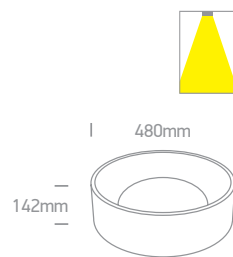

67452 | 30W | SMD 3030 | Aluminium