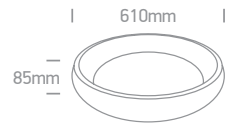

The LED Decorative Plafo

62144N/B/W

62144N/BGL/W

62144N/W/W

62144N | 50W | SMD 2835 | Aluminium

IP20

62144N/B/W

62144N | 50W | SMD 2835 | Aluminium