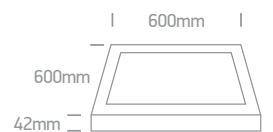

LED Aluminium Panel Range Backlit

Backlit.

IP20

62140BF | 30W | SMD 2835 | Aluminium + steel

Backlit.

IP20

Backlit.

IP20

Order Code	Colour	Light Colour	CCT (K)	Watts	Lumen (lm)	Input	Class		Notes
62140AE/W/C	White	Cool white	4000K	40W	4000lm	230V		4	Complete with 1000mA driver
62140BF/W/C	White	Cool white	4000K	30W	3000lm	230V		4	Complete with 800mA driver
62140RE/W/C	White	Cool white	4000K	40W	4000lm	230V		4	Complete with 1000mA driver
62140RE/W/W	White	Warm white	3000K	40W	4000lm	230V		4	Complete with 1000mA driver