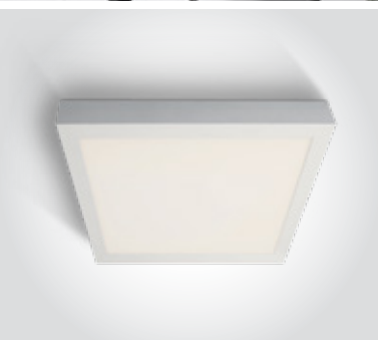

LED Aluminium Panel Range Backlit

62140AE | 40W | SMD 2835 | Aluminium + steel

Backlit.