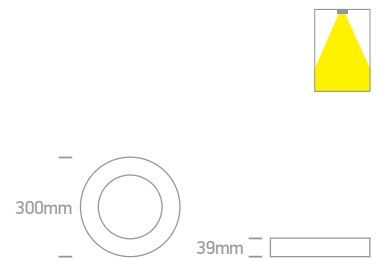

Order Code	Colour	Light Colour	CCT (K)	Watts	Lumen (lm)	Input	Class	Box	Notes
62115F/W/C	White	Cool white	4000K	15W	1360lm	230V	□	10	Complete with 500mA driver
62115F/W/W	White	Warm white	3000K	15W	1360lm	230V	□	10	Complete with 500mA driver
62115F/B/C	Black	Cool white	4000K	15W	1360lm	230V	□	10	Complete with 500mA driver
62115F/B/W	Black	Warm white	3000K	15W	1360lm	230V	□	10	Complete with 500mA driver
62130F/W/C	White	Cool white	4000K	30W	2550lm	230V	□	10	Complete with 700mA driver
62130F/W/W	White	Warm white	3000K	30W	2550lm	230V	□	10	Complete with 700mA driver
62130F/B/W	Black	Warm white	3000K	30W	2550lm	230V	□	10	Complete with 700mA driver