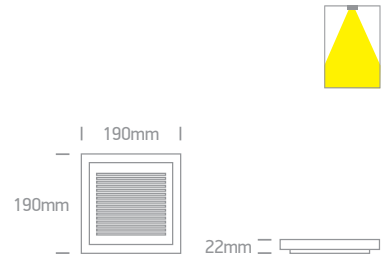

LED BUILT IN
CE 2 YEAR

64010 | 17W | LED | Die cast

DARK LIGHT
IP20
offer

LED BUILT IN
CE 2 YEAR

Order Code	Colour	Light Colour	CCT (K)	Watts	Lumen (lm)	Input	Class	Notes
64002/G/C	Grey	Cool white	4000K	7W	400lm	230V	□	Complete with driver
64004/G/C	Grey	Cool white	4000K	16W	860lm	230V	□	Complete with driver
64010/G/C	Grey	Cool white	4000K	17W	1100lm	230V	□	Complete with driver