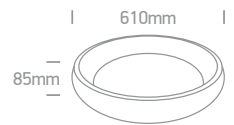

The LED Decorative Plafo

62144N | 50W | SMD 2835 | Aluminium

IP20

62144N | 50W | SMD 2835 | Aluminium

IP20

62144N | 50W | SMD 2835 | Aluminium

IP20

62144N | 50W | SMD 2835 | Aluminium

IP20

Order Code	Colour	Light Colour	CCT (K)	Watts	Lumen (lm)	Beam Angle	Input	Class		Notes
62144N/W/W	White	Warm white	3000K	50W	4250lm	120°	230V		1	Complete with 1200mA driver
62144N/B/W	Black	Warm white	3000K	50W	4250lm	120°	230V		1	Complete with 1200mA driver
62144N/BBS/W	Brushed brass	Warm white	3000K	50W	4250lm	120°	230V		1	Complete with 1200mA driver
62144N/BGL/W	Brushed gold	Warm white	3000K	50W	4250lm	120°	230V		1	Complete with 1200mA driver