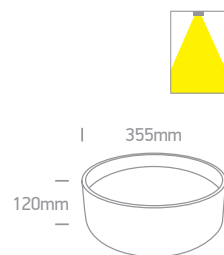

The LED Project Plafo Aluminium

67438 | 40W | SMD 3030 | Aluminium

IP20

67438 | 40W | SMD 3030 | Aluminium

IP20

Order Code	Colour	Light Colour	CCT (K)	Watts	Lumen (lm)	Input	Class		Notes
67438/W/W	White	Warm white	3000K	40W	3400lm	230V		1	Complete with 1000mA driver
67438/B/W	Black	Warm white	3000K	40W	3400lm	230V		1	Complete with 1000mA driver