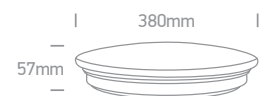

IP20

Order Code	Colour	Light Colour	CCT (K)	Watts	Lumen (lm)	Input	Class		Notes
62154/W/W	White	Warm white	3000K	24W	1560lm	230V		10	Complete with 200mA driver
62154/B/W	Black	Warm white	3000K	24W	1560lm	230V		10	Complete with 200mA driver
62154/C/W	Chrome	Warm white	3000K	24W	1560lm	230V		10	Complete with 200mA driver