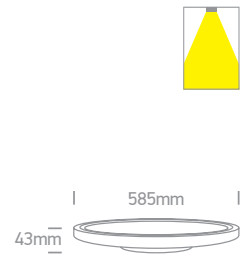

The Ultra Slim LED Plafo

Aluminium

62140FB | 40W | SMD 2835 | Aluminium

62160FB | 60W | SMD 2835 | Aluminium

62152 | 40W | SMD 2835 | Aluminium

Order Code	Colour	Light Colour	CCT (K)	Watts	Lumen (lm)	Input	Class	Notes
62140FB/W/C	White	Cool white	4000K	40W	3500lm	230V	⊕	Complete with 1000mA driver
62140FB/W/W	White	Warm white	3000K	40W	3500lm	230V	⊕	Complete with 1000mA driver
62140FB/B/C	Black	Cool white	4000K	40W	3500lm	230V	⊕	Complete with 1000mA driver
62160FB/W/C	White	Cool white	4000K	60W	5300lm	230V	⊕	Complete with 1500mA driver
62160FB/W/W	White	Warm white	3000K	60W	5300lm	230V	⊕	Complete with 1500mA driver
62160FB/B/C	Black	Cool white	4000K	60W	5300lm	230V	⊕	Complete with 1500mA driver
62152/W/C	White	Cool white	4000K	40W	2800lm	230V	⊕	Complete with 950mA driver