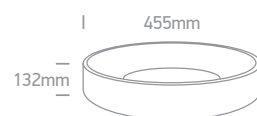

The LED Decorative Plafo Round

62132N | 32W | SMD 2835 | Aluminium

IP20

62132N | 32W | SMD 2835 | Aluminium

IP20

62142N | 42W | SMD 2835 | Aluminium

IP20

Order Code	Colour	Light Colour	CCT (K)	Watts	Lumen (lm)	Beam Angle	Input	Class		Notes
62132N/W/W	White	Warm white	3000K	32W	2720lm	120°	230V		1	Complete with 800mA driver
62132N/AN/W	Anthracite	Warm white	3000K	32W	2720lm	120°	230V		1	Complete with 800mA driver
62132N/BBS/W	Brushed brass	Warm white	3000K	32W	2720lm	120°	230V		1	Complete with 800mA driver
62132N/MG/W	Metal grey	Warm white	3000K	32W	2720lm	120°	230V		1	Complete with 800mA driver
62142N/W/W	White	Warm white	3000K	42W	3570lm	120°	230V		1	Complete with 1050mA driver
62142N/AN/W	Anthracite	Warm white	3000K	42W	3570lm	120°	230V		1	Complete with 1050mA driver