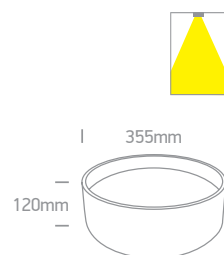

The LED Project Plafo Aluminium

67438 | 40W | SMD 3030 | Aluminium

IP20

67438 | 40W | SMD 3030 | Aluminium

IP20

Order Code	Colour	Light Colour	CCT (K)	Watts	Lumen (lm)	Input	Class		Notes
67438/W/W	White	Warm white	3000K	40W	3400lm	230V		1	Complete with 1000mA driver
67438/B/W	Black	Warm white	3000K	40W	3400lm	230V		1	Complete with 1000mA driver