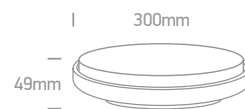

Outdoor Slim LED Plafo

Die cast

67362 | 20W | SMD LED | Die cast

IP54

67363 | 30W | SMD LED | Die cast

IP54

67362A | 20W | SMD LED | Die cast

IP54

67363A | 30W | SMD LED | Die cast

IP54

Order Code	Colour	Light Colour	CCT (K)	Watts	Lumen (lm)	Input	Class		Notes
67362/W/W	White	Warm white	3000K	20W	1600lm	230V		8	Complete with 500mA driver
67362/AN/W	Anthracite	Warm white	3000K	20W	1600lm	230V		8	Complete with 500mA driver
67363/W/W	White	Warm white	3000K	30W	2500lm	230V		6	Complete with 700mA driver
67363/AN/W	Anthracite	Warm white	3000K	30W	2500lm	230V		6	Complete with 700mA driver
67362A/W/W	White	Warm white	3000K	20W	1600lm	230V		8	Complete with 500mA driver
67362A/AN/W	Anthracite	Warm white	3000K	20W	1600lm	230V		8	Complete with 500mA driver
67363A/W/W	White	Warm white	3000K	30W	2500lm	230V		6	Complete with 700mA driver
67363A/AN/W	Anthracite	Warm white	3000K	30W	2500lm	230V		6	Complete with 700mA driver