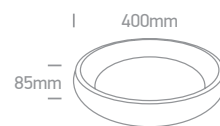

Order Code	Colour	Light Colour	CCT (K)	Watts	Lumen (lm)	Beam Angle	Input	Class		Notes
62134N/W/V	White	CCT V	2700K-3000K-4000K	30W	2550lm	120°	230V		1	Complete with 700mA driver
62134N/B/V	Black	CCT V	2700K-3000K-4000K	30W	2550lm	120°	230V		1	Complete with 700mA dimmable driver
62134N/BBS/V	Brushed brass	CCT V	2700K-3000K-4000K	30W	2550lm	120°	230V		1	Complete with 700mA dimmable driver
62134N/BGL/V	Brushed gold	CCT V	2700K-3000K-4000K	30W	2550lm	120°	230V		1	Complete with 700mA dimmable driver