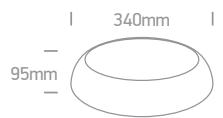

Order Code	Colour	Light Colour	CCT (K)	Watts	Lumen (lm)	Input	Class		Notes
67498/AN/V	Anthracite	CCT V	3000K-4000K-6500K	20W	1300lm	230V		10	Complete with 500mA driver
67218/W/V	White	CCT V	3000K-4000K-6500K	15W	1600lm	230V		6	Complete with 180mA driver
67218E/W/V	White	CCT V	3000K-4000K-6500K	15W	1600lm	230V		6	Supplied with battery