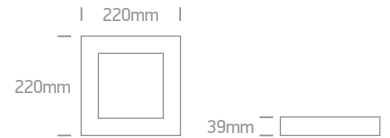

62130AF/W/W

62130AF | 30W | SMD 4014 | Die cast