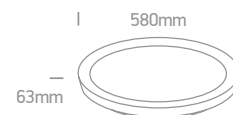

62148L/BGL/W

62148L | 48W | SMD 2835 | Aluminium