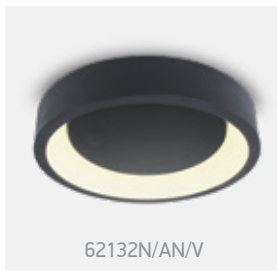

The LED Decorative Plafo Round CCT V

62130N | 20W | SMD 2835 | Aluminium

new
IP20

62132N | 32W | SMD 2835 | Aluminium

new
IP20

Order Code	Colour	Light Colour	CCT (K)	Watts	Lumen (lm)	Beam Angle	Input	Class	📦	Notes
62130N/W/V	White	CCT V	2700K-3000K-4000K	20W	1700lm	120°	230V	⚡	1	Complete with 500mA driver
62130N/AN/V	Anthracite	CCT V	2700K-3000K-4000K	20W	1700lm	120°	230V	⚡	1	Complete with 500mA driver
62132N/W/V	White	CCT V	2700K-3000K-4000K	32W	2720lm	120°	230V	⚡	1	Complete with 800mA driver
62132N/AN/V	Anthracite	CCT V	2700K-3000K-4000K	32W	2720lm	120°	230V	⚡	1	Complete with 800mA driver