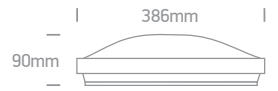

62010A | 31W | LED | Metal + PC