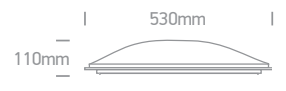

Order Code	Colour	Ring Colour	Light Colour	CCT (K)	Watts	Input	Class		Notes
62010/G/OR	Grey	Orange	Warm white	3000K	11W	230V		5	-
62010/G/V	Grey	Violet	Warm white	3000K	11W	230V		5	-
62010A/G/V	Grey	Violet	Warm white	3000K	31W	230V		5	-
62014/G	Grey	-	Warm white	3000K	31W	230V		5	-