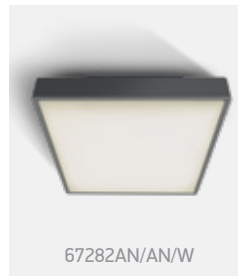

67282AN/AN/W