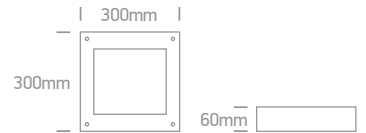

62104/MC

62102/MC

Square LED Plafo Steel

62102 | 17W | SMD LED | Steel

IP20
offer

62104 | 30W | SMD LED | Steel

IP20
offer

Order Code	Colour	Light Colour	CCT (K)	Watts	Input	Class		Notes
62102/MC	Brushed chrome	Warm white	3000K	17W	230V		5	Complete with 700mA driver
62104/MC	Brushed chrome	Warm white	3000K	30W	230V		4	Complete with 700mA driver