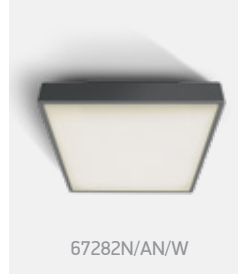

The LED Plafo Outdoor Square Plastic

67282N/W/W

67282N | 16W | SMD 2835 | ABS + PC

IP65

67282N/G/W

67282N/AN/W

67282AN/W/W

67282AN | 24W | SMD 2835 | ABS + PC