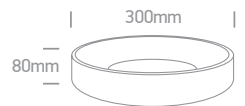

62132N | 32W | SMD 2835 | Aluminium