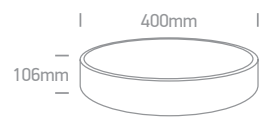

The LED Project Plafo Metal

IP20

IP20

62150D | 50W | SMD 2835 | Metal

IP20

Order Code	Colour	Light Colour	CCT (K)	Watts	Lumen (lm)	Beam Angle	Input	Class		Notes
62118D/W/W	White	Warm white	3000K	20W	1700lm	120°	230V		1	Complete with 500mA driver
62125D/W/C	White	Cool white	4000K	25W	2125lm	120°	230V		1	Complete with 700mA driver
62125D/W/W	White	Warm white	3000K	25W	2125lm	120°	230V		1	Complete with 700mA driver
62150D/W/C	White	Cool white	4000K	50W	4250lm	120°	230V		1	Complete with 1400mA driver
62150D/W/W	White	Warm white	3000K	50W	4250lm	120°	230V		1	Complete with 1400mA driver