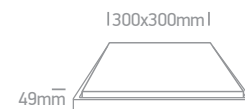

Order Code	Colour	Light Colour	CCT (K)	Watts	Lumen (lm)	Input	Class		Notes
67362/W/W	White	Warm white	3000K	20W	1600lm	230V		8	Complete with 500mA driver
67362/AN/W	Anthracite	Warm white	3000K	20W	1600lm	230V		8	Complete with 500mA driver
67363/W/W	White	Warm white	3000K	30W	2500lm	230V		6	Complete with 700mA driver
67363/AN/W	Anthracite	Warm white	3000K	30W	2500lm	230V		6	Complete with 700mA driver
67362A/W/W	White	Warm white	3000K	20W	1600lm	230V		8	Complete with 500mA driver
67362A/AN/W	Anthracite	Warm white	3000K	20W	1600lm	230V		8	Complete with 500mA driver
67363A/W/W	White	Warm white	3000K	30W	2500lm	230V		6	Complete with 700mA driver
67363A/AN/W	Anthracite	Warm white	3000K	30W	2500lm	230V		6	Complete with 700mA driver