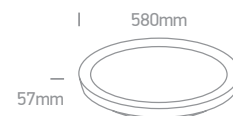

62148L | 48W | SMD 2835 | Aluminium

IP20

Order Code	Colour	Light Colour	CCT (K)	Watts	Lumen (lm)	Beam Angle	Input	Class		Notes
62148L/W/V	White	CCT V	2700K-3000K-4000K	48W	4080lm	120°	230V		1	Complete with 1200mA dimmable driver
62148L/B/V	Black	CCT V	2700K-3000K-4000K	48W	4080lm	120°	230V		1	Complete with 1200mA dimmable driver
62148L/BGL/W	Brushed gold	Warm white	3000K	48W	4080lm	120°	230V		1	Complete with 1200mA driver