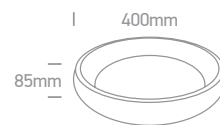

62134N/BGL/V

62134N | 30W | SMD LED | Dimmable | Aluminium

LED BUILT IN
90 CRI

3 YEAR

new
IP20