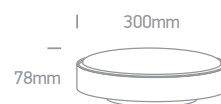

67280AN/W/W

67280BN | 30W | SMD 2835 | ABS + PC