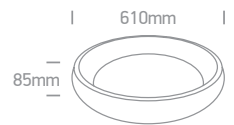

IP20

62144N/BBS/W

62144N | 50W | SMD 2835 | Aluminium

IP20

62144N/BGL/W

62144N | 50W | SMD 2835 | Aluminium

IP20

Order Code	Colour	Light Colour	CCT (K)	Watts	Lumen (lm)	Beam Angle	Input	Class		Notes
62144N/W/W	White	Warm white	3000K	50W	4250lm	120°	230V		1	Complete with 1200mA driver
62144N/B/W	Black	Warm white	3000K	50W	4250lm	120°	230V		1	Complete with 1200mA driver
62144N/BBS/W	Brushed brass	Warm white	3000K	50W	4250lm	120°	230V		1	Complete with 1200mA driver
62144N/BGL/W	Brushed gold	Warm white	3000K	50W	4250lm	120°	230V		1	Complete with 1200mA driver