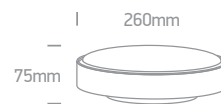

The LED Plafo Outdoor Round

67280N/W/W

67280N | 16W | SMD 2835 | ABS + PC

IP65

67280N/G/W

67280N/AN/W

67280N/W/W

67280AN | 24W | SMD 2835 | ABS + PC