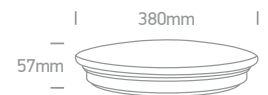

The LED Plafo Range

62154 | 24W | SMD 2835 | Metal + Plastic

LED BUILT IN
80 CRI
2 YEAR

IP20

62154 | 24W | SMD 2835 | Metal + Plastic

LED BUILT IN
80 CRI
2 YEAR

IP20

62154 | 24W | SMD 2835 | Metal + Plastic