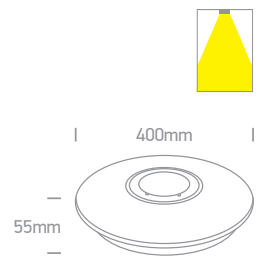

Order Code	Colour	Light Colour	CCT (K)	Watts	Lumen (lm)	Input	Class	📦	Notes
67402/W/W	White	Warm white	3000K	25W	1850lm	100-240V	⌚	10	Complete with driver
67402/B/W	Black	Warm white	3000K	25W	1850lm	100-240V	⌚	10	Complete with driver
62025	White	CCT V	2700K - 6500K	24W	1560lm	100-240V	📏	5	Complete with driver