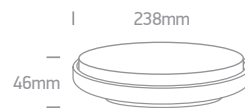

Outdoor Slim LED Plafo

Die cast

67362 | 20W | SMD LED | Die cast

IP54

67363 | 30W | SMD LED | Die cast

IP54

67362A | 20W | SMD LED | Die cast

IP54

67363A | 30W | SMD LED | Die cast

IP54

Order Code	Colour	Light Colour	CCT (K)	Watts	Lumen (lm)	Input	Class		Notes
67362/W/W	White	Warm white	3000K	20W	1600lm	230V		8	Complete with 500mA driver
67362/AN/W	Anthracite	Warm white	3000K	20W	1600lm	230V		8	Complete with 500mA driver
67363/W/W	White	Warm white	3000K	30W	2500lm	230V		6	Complete with 700mA driver
67363/AN/W	Anthracite	Warm white	3000K	30W	2500lm	230V		6	Complete with 700mA driver
67362A/W/W	White	Warm white	3000K	20W	1600lm	230V		8	Complete with 500mA driver
67362A/AN/W	Anthracite	Warm white	3000K	20W	1600lm	230V		8	Complete with 500mA driver
67363A/W/W	White	Warm white	3000K	30W	2500lm	230V		6	Complete with 700mA driver
67363A/AN/W	Anthracite	Warm white	3000K	30W	2500lm	230V		6	Complete with 700mA driver