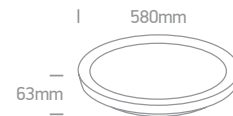

62148L | 48W | SMD LED | Dimmable | Aluminium