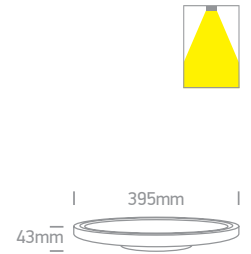

62160FB | 60W | SMD 2835 | Aluminium