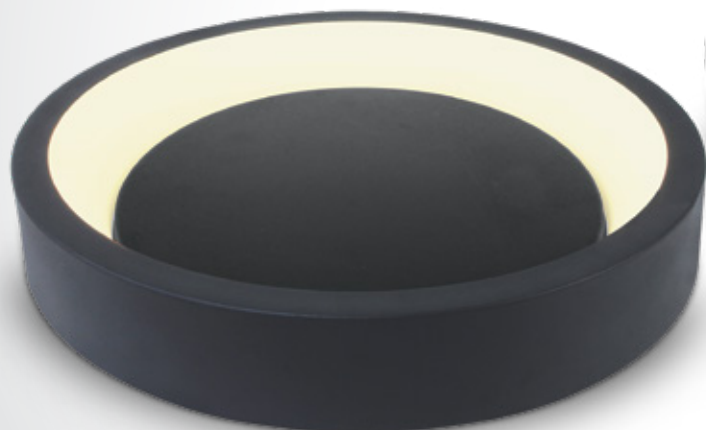

The LED Decorative Plafo Round

62142N/AN/W