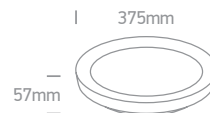

The LED Decorative Plafo

CCT V

62130L/B/V

62130L/BGL/V

62130L/W/V

62130L | 30W | SMD LED | Dimmable | Aluminium

new
IP20

62130L/B/V