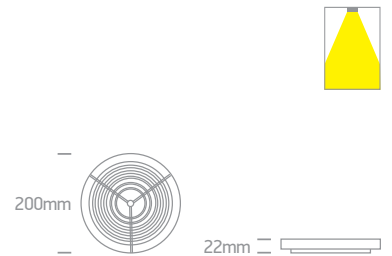

LED BUILT IN
CE 2 YEAR

64010 | 17W | LED | Die cast

DARK LIGHT
IP20
offer

LED BUILT IN
CE 2 YEAR

Order Code	Colour	Light Colour	CCT (K)	Watts	Lumen (lm)	Input	Class	Notes
64002/G/C	Grey	Cool white	4000K	7W	400lm	230V	□	Complete with driver
64004/G/C	Grey	Cool white	4000K	16W	860lm	230V	□	Complete with driver
64010/G/C	Grey	Cool white	4000K	17W	1100lm	230V	□	Complete with driver