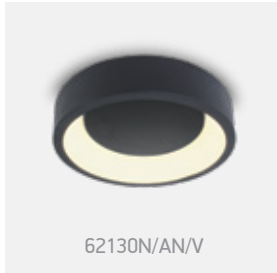

62132N | 32W | SMD 2835 | Aluminium