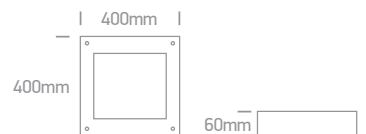

62104/MC

62102/MC

Square LED Plafo Steel

62102 | 17W | SMD LED | Steel

IP20
offer

62104 | 30W | SMD LED | Steel

IP20
offer

Order Code	Colour	Light Colour	CCT (K)	Watts	Input	Class		Notes
62102/MC	Brushed chrome	Warm white	3000K	17W	230V		5	Complete with 700mA driver
62104/MC	Brushed chrome	Warm white	3000K	30W	230V		4	Complete with 700mA driver