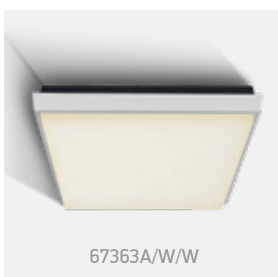

67363A/W/W

Order Code	Colour	Light Colour	CCT (K)	Watts	Lumen (lm)	Input	Class		Notes
67362/W/W	White	Warm white	3000K	20W	1600lm	230V		8	Complete with 500mA driver
67362/AN/W	Anthracite	Warm white	3000K	20W	1600lm	230V		8	Complete with 500mA driver
67363/W/W	White	Warm white	3000K	30W	2500lm	230V		6	Complete with 700mA driver
67363/AN/W	Anthracite	Warm white	3000K	30W	2500lm	230V		6	Complete with 700mA driver
67362A/W/W	White	Warm white	3000K	20W	1600lm	230V		8	Complete with 500mA driver
67362A/AN/W	Anthracite	Warm white	3000K	20W	1600lm	230V		8	Complete with 500mA driver
67363A/W/W	White	Warm white	3000K	30W	2500lm	230V		6	Complete with 700mA driver
67363A/AN/W	Anthracite	Warm white	3000K	30W	2500lm	230V		6	Complete with 700mA driver