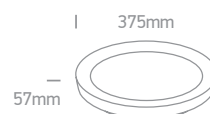

new
IP20

Order Code	Colour	Light Colour	CCT (K)	Watts	Lumen (lm)	Beam Angle	Input	Class	Box	Notes
62130L/W/V	White	CCT V	2700K-3000K-4000K	30W	2550lm	120°	230V	⊕	1	Complete with 700mA dimmable driver
62130L/B/V	Black	CCT V	2700K-3000K-4000K	30W	2550lm	120°	230V	⊕	1	Complete with 700mA dimmable driver
62130L/BBS/V	Brushed brass	CCT V	2700K-3000K-4000K	30W	2550lm	120°	230V	⊕	1	Complete with 700mA dimmable driver
62130L/BGL/V	Brushed gold	CCT V	2700K-3000K-4000K	30W	2550lm	120°	230V	⊕	1	Complete with 700mA dimmable driver