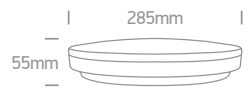

The LED Slim Plafo Range

Round

62022B/W/W

62022A | 20W | SMD 2835 | PC

IP20

62022B | 25W | SMD 2835 | PC

IP20

Order Code	Colour	Light Colour	CCT (K)	Watts	Lumen (lm)	Input	Class		Notes
62022A/W/W	White	Warm white	3000K	20W	1600lm	230V		5	Complete with 450mA driver
62022B/W/W	White	Warm white	3000K	25W	2000lm	230V		5	Complete with 600mA driver