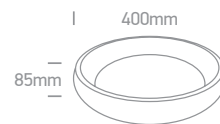

The LED Decorative Plafo CCT V

62134N/W/V

62134N | 30W | SMD LED | Aluminium

LED BUILT IN
90 CRI

3 YEAR

new
IP20

62134N/B/V

62134N | 30W | SMD LED | Dimmable | Aluminium