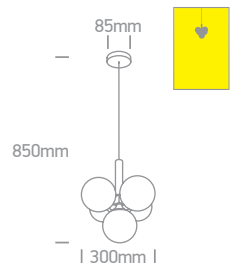

## The Nordic Decorative Range

63116 | 9W | G9 | Steel

IP20

63116A | 5x9W | G9 | Steel

IP20

Order Code	Colour	Watts	Input	Class		Notes
63116/BBS	Brushed brass	9W	100-240V		4	-
63116A/BBS	Brushed brass	5x9W	100-240V		2	-