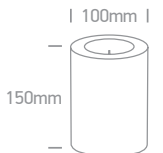

## The LED Flickering Candles

9C004B | LED | Flickering candle | Plastic

ON/OFF and 5 hours timer functions.

IP20  
offer

Order Code

Battery

Notes

9C004B/F