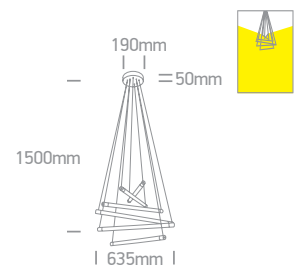

Order Code	Colour	Light Colour	CCT (K)	Watts	Lumen (lm)	Input	Class	Notes
63056/BBS	Brushed brass	Warm white	3000K	65W	3900lm	230V	⊕	Complete with 24V DC driver