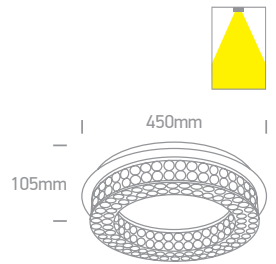

The Glass Stone Series

62184A | 24W | SMD 2835 | Metal + glass

LED BUILT IN
80 CRI
3 YEAR

IP20

62184B | 24W | SMD 2835 | Metal + glass

LED BUILT IN
80 CRI
3 YEAR

IP20

Order Code	Colour	Light Colour	CCT (K)	Watts	Lumen (lm)	Input	Class		Notes
62184A/C/W	Chrome	Warm white	3000K	24W	1300lm	230V		1	Complete with 300mA driver
62184B/C/W	Chrome	Warm white	3000K	24W	1300lm	230V		1	Complete with 300mA driver