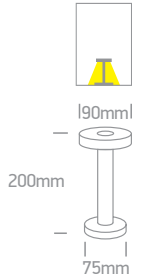

# Portable Table Lights

61092/W

61092 | 2,5W | SMD LED | Dimmable | Die cast

Rechargeable USB socket.

IP65

Charging time: ≤6,5Hrs  
Working time: ≥10Hrs  
100% light intensity

61092/B

61092 | 2,5W | SMD LED | Dimmable | Die cast