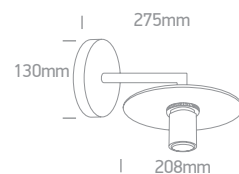

IP20

Order Code	Colour	Watts	Input	Class				Notes
62120/BBS	Brushed brass	12W	100-240V		150mm	50mm	4	-
62120A/BBS	Brushed brass	12W	100-240V		-	-	2	-