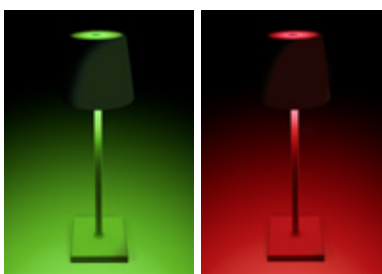

Charging time: 3-5Hrs
Working time: 6-7 Hrs