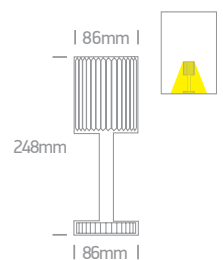

61104 | 1,2W | SMD LED | Touch | 3-Step Dimming | Plastic

Rechargeable USB socket.