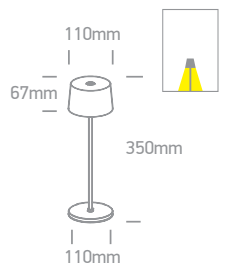

Order Code	Colour	Light Colour	CCT (K)	Watts	Lumen (lm)	Class		Notes
61082A/W	White	Warm white	3000K	3,3W	200lm		6	2x2200mAh lithium batteries
61082A/BR	Brown	Warm white	3000K	3,3W	200lm		6	2x2200mAh lithium batteries