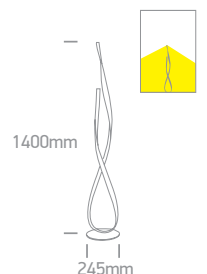

With ON/OFF Switch / EU Plug.

**LED**  
 BUILT IN  
**80**  
 CRI **2**  
 YEAR

IP20

61086A/BS

**61086A** | 29W | SMD 2835 | Steel + aluminium + acrylic

With ON/OFF Switch / EU Plug.

**LED**  
 BUILT IN  
**80**  
 CRI **2**  
 YEAR