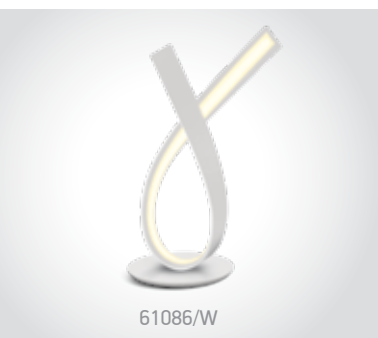

61086 | 10W | SMD 2835 | Steel + aluminium + acrylic

With ON/OFF Switch / EU Plug.