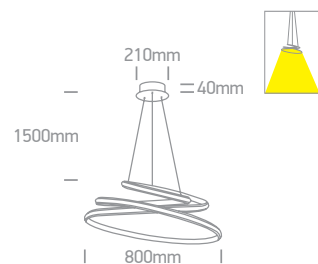

IP20

Order Code	Colour	Light Colour	CCT (K)	Watts	Lumen (lm)	Input	Class	Box	Notes
63046/W	White	Warm white	3000K	25W	1540lm	230V	⊕	1	Complete with 24V DC driver
63046A/W	White	Warm white	3000K	45W	2700lm	230V	⊕	1	Complete with 24V DC driver
63046A/B	Black	Warm white	3000K	45W	2700lm	230V	⊕	1	Complete with 24V DC driver
63046B/W	White	Warm white	3000K	50W	3000lm	230V	⊕	1	Complete with 24V DC driver