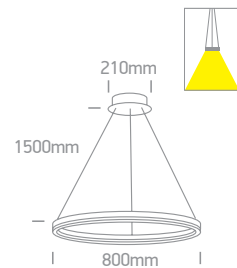

Order Code	Colour	Light Colour	CCT (K)	Watts	Lumen (lm)	Input	Class	📦	Notes
63144A/W/W	White	Warm white	3000K	40W	4350lm	230V	⊕	1	Complete with 650mA driver
63144A/B/W	Black	Warm white	3000K	40W	4350lm	230V	⊕	1	Complete with 650mA driver
63144A/BS/W	Brass	Warm white	3000K	40W	4350lm	230V	⊕	1	Complete with 650mA driver
63144B/W/W	White	Warm white	3000K	60W	6800lm	230V	⊕	1	Complete with 1050mA driver
63144B/B/W	Black	Warm white	3000K	60W	6800lm	230V	⊕	1	Complete with 1050mA driver
63144B/BS/W	Brass	Warm white	3000K	60W	6800lm	230V	⊕	1	Complete with 1050mA driver