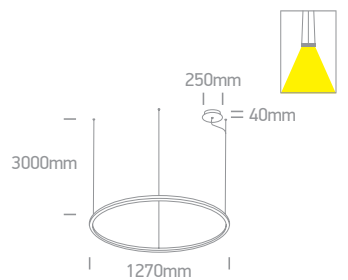

62156D | 100W | SMD 2835 | Aluminium