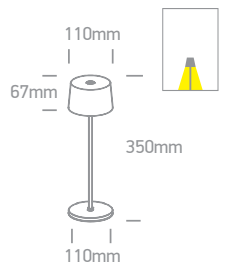

## Portable Trendy Lights

61082A/W

**61082A** | 3,3W | SMD LED | Touch switch | Dimmable | Die cast

Rechargeable USB socket.

Charging time: 6Hrs  
Working time: 9Hrs

61082A/BR

**61082A** | 3,3W | SMD LED | Touch switch | Dimmable | Die cast