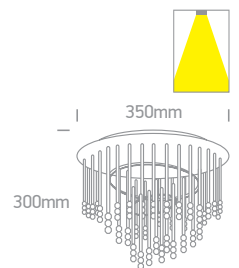

Order Code	Colour	Watts	Input	Class		Notes
62164A	Chrome	4x9W	100-240V		5	-