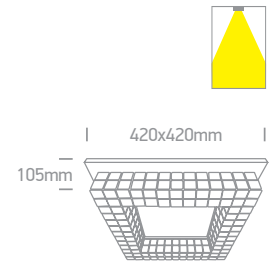

# The Glass Stone Series

**62184A** | 24W | SMD 2835 | Metal + glass

**LED BUILT IN**  
**80 CRI**

**3 YEAR**

IP20

**62184B** | 24W | SMD 2835 | Metal + glass

**LED BUILT IN**  
**80 CRI**

**3 YEAR**