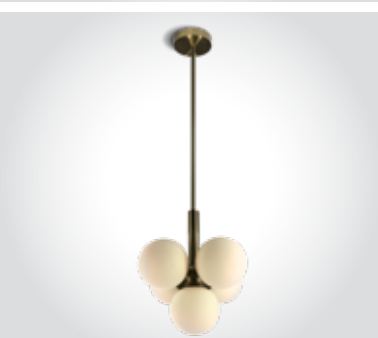

63116A | 5x9W | G9 | Steel

IP20