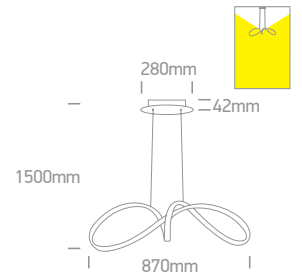

The Swirl Range

80 CRI

2 YEAR

IP20

63068A | 40W | SMD 2835 | Steel + aluminium + acrylic

80 CRI

2 YEAR

IP20

80 CRI

2 YEAR

IP20

Order Code	Colour	Light Colour	CCT (K)	Watts	Lumen (lm)	Input	Class		Notes
63062/BS	Brass	Warm white	3000K	36W	1800lm	230V		1	Complete with 24V DC driver
63068A/BS	Brass	Warm white	3000K	40W	2400lm	230V		1	Complete with 24V DC driver
63068/BS	Brass	Warm white	3000K	30W	1500lm	230V		1	Complete with 24V DC driver