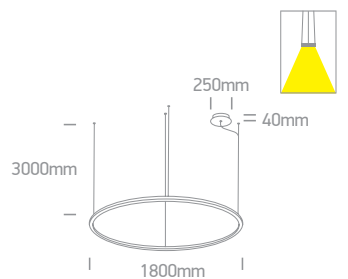

Order Code	Colour	Light Colour	CCT (K)	Watts	Lumen (lm)	Input	Class	Box	Notes
62156C/B/W	Black	Warm white	3000K	65W	4300lm	230V	⊕	1	Complete with 1600mA driver
62156C/BBS/W	Brushed brass	Warm white	3000K	65W	4300lm	230V	⊕	1	Complete with 1600mA driver
62156D/B/W	Black	Warm white	3000K	100W	6500lm	230V	⊕	1	Complete with 2x1200mA drivers