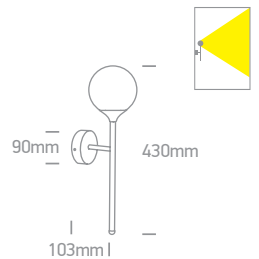

# The Nordic Decorative Range

**62116A** | 5x9W | G9 | Steel

IP20

Suitable for G9 LED lamp.

**60116** | 9W | G9 | Steel

IP20

Suitable for G9 LED lamp.

**61116** | 9W | G9 | Steel