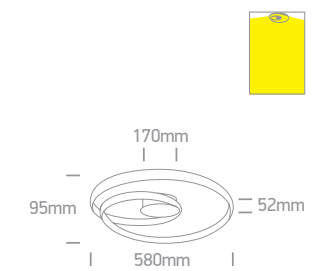

## The Swirl Range

**63066A** | 30W | SMD 2835 | Steel + aluminium

**63066** | 30W | SMD 2835 | Steel + aluminium

Order Code	Colour	Light Colour	CCT (K)	Watts	Lumen (lm)	Input	Class	Box	Notes
<b>63066A/W</b>	White	Warm white	3000K	30W	1800lm	230V	⊕	1	Complete with 24V DC driver
<b>63066A/B</b>	Black	Warm white	3000K	30W	1800lm	230V	⊕	1	Complete with 24V DC driver
<b>63066/W</b>	White	Warm white	3000K	30W	1500lm	230V	⊕	1	Complete with 24V DC driver
<b>63066/B</b>	Black	Warm white	3000K	30W	1500lm	230V	⊕	1	Complete with 24V DC driver