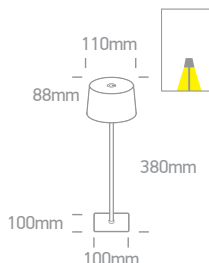

Rechargeable USB socket.

IP54

Charging time: 3-5Hrs  
Working time: 6-7 Hrs

**61082** | 3.5W | SMD LED | Touch switch | Dimmable | Aluminium + steel

Rechargeable USB socket.

IP54

Charging time: 3-5Hrs  
Working time: 6-7 Hrs