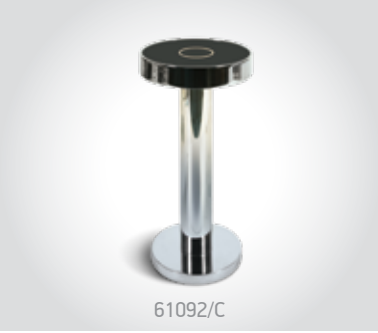

61092/B

61092 | 2,5W | SMD LED | Dimmable | Die cast

Rechargeable USB socket.

IP65