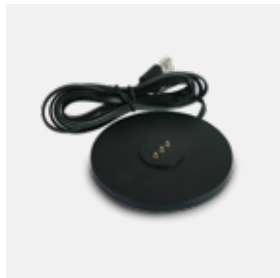

# Portable Table Lights

61092/W

61092 | 2,5W | SMD LED | Dimmable | Die cast

Rechargeable USB socket.

IP65

Charging time: ≤6,5Hrs  
Working time: ≥10Hrs  
100% light intensity

61092/B

61092 | 2,5W | SMD LED | Dimmable | Die cast

Rechargeable USB socket.

IP65

Charging time: ≤6,5Hrs  
Working time: ≥10Hrs  
100% light intensity

61092/C

61092 | 2,5W | SMD LED | Dimmable | Die cast

Rechargeable USB socket.

IP65

Charging time: ≤6,5Hrs  
Working time: ≥10Hrs  
100% light intensity

61092/GL

61092 | 2,5W | SMD LED | Dimmable | Die cast

Rechargeable USB socket.

IP65

Charging time: ≤6,5Hrs  
Working time: ≥10Hrs  
100% light intensity

61000 | Charging station for 61090 & 61092 | 100-240V