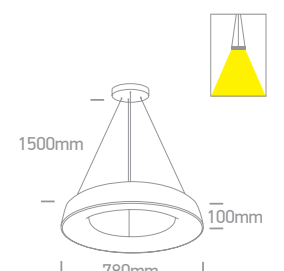

Order Code	Colour	Light Colour	CCT (K)	Watts	Lumen (lm)	Input	Class		Notes
62142NB/W/V	White	CCT V	2700K-3000K-4000K	42W	3570lm	230V		1	Complete with 1050mA driver
62142NB/AN/V	Anthracite	CCT V	2700K-3000K-4000K	42W	3570lm	230V		1	Complete with 1050mA driver
62142NB/W/W	White	Warm white	3000K	42W	3570lm	230V		1	Complete with 1050mA driver
62180NB/W/W	White	Warm white	3000K	80W	5600lm	230V		1	Complete with 2x1000mA drivers
62180NB/B/W	Black	Warm white	3000K	80W	5600lm	230V		1	Complete with 2x1000mA drivers