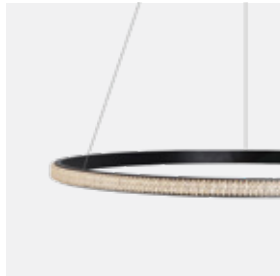

one

The Crystal Swirl Range

63054A | 20W | SMD 2835 | Steel + aluminium + acrylic crystal look

LED BUILT IN
80 CRI
CE
2 YEAR

IP20

63054C | 150W | SMD 2835 | Steel + aluminium + acrylic crystal look

LED BUILT IN
80 CRI
CE
2 YEAR

IP20

Order Code	Colour	Light Colour	CCT (K)	Watts	Lumen (lm)	Input	Class		Notes
63054A/B	Black	Warm white	3000K	20W	1000lm	230V	⊕	1	Complete with 24V DC driver
63054C/B	Black	Warm white	3000K	150W	8500lm	230V	⊕	1	Complete with 24V DC driver