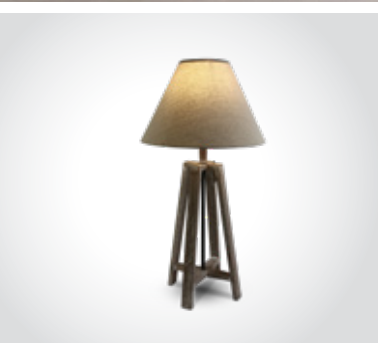

The Wood Nostalgia

61118 | 12W | E27 | Wood + beige fabric shade

EU Plug.