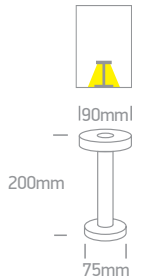

Rechargeable USB socket.

IP65

Charging time: ≤6,5Hrs  
Working time: ≥10Hrs  
100% light intensity

61092/C

61092 | 2,5W | SMD LED | Dimmable | Die cast

Rechargeable USB socket.

IP65

Charging time: ≤6,5Hrs  
Working time: ≥10Hrs  
100% light intensity