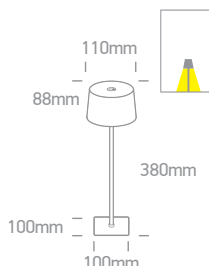

**61082** | 3.5W | SMD LED | Touch switch | Dimmable | Aluminium + steel

Rechargeable USB socket.

IP54

Charging time: 3-5Hrs  
Working time: 6-7 Hrs

Order Code	Colour	Light Colour	CCT (K)	Watts	Lumen (lm)	Class	📦	Notes
61082B/W/W	White	Warm white	3000K	3,5W	200lm	III	12	1800mAh lithium battery
61082B/B/W	Black	Warm white	3000K	3,5W	200lm	III	12	1800mAh lithium battery
61082/W	White	Warm white	3000K	3.5W	260lm	III	6	5200mAh lithium battery
61082/B	Black	Warm white	3000K	3.5W	260lm	III	6	5200mAh lithium battery
61082/W/RGBW	White	RGB + Warm white	RGB + 3000K	3.5W	260lm	III	6	5200mAh lithium battery
61082/B/RGBW	Black	RGB + Warm white	RGB + 3000K	3.5W	260lm	III	6	5200mAh lithium battery