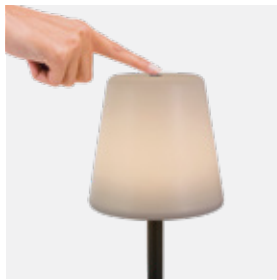

Charging time: 4Hrs
Working time: 8Hrs