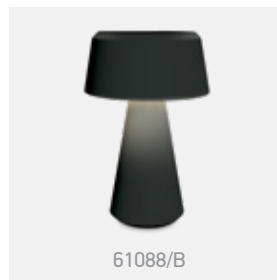

Charging time: 3,5Hrs
Working time:
4Hrs / 8Hrs / 15Hrs
100% / 50% / 25%

Order Code	Colour	Light Colour	CCT (K)	Watts	Lumen (lm)	Class	Box	Notes
61084/B	Black	Warm white	3000K	2W	80lm	III	8	2200mAh lithium battery
61088/W	White	Warm white	3000K	3W	120lm	III	9	2200mAh lithium battery
61088/B	Black	Warm white	3000K	3W	120lm	III	9	2200mAh lithium battery