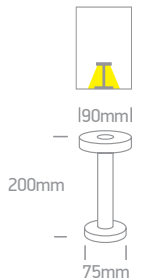

61092/GL

61092 | 2,5W | SMD LED | Dimmable | Die cast

Rechargeable USB socket.

IP65

Charging time: ≤6,5Hrs  
Working time: ≥10Hrs  
100% light intensity

61000 | Charging station for 61090 & 61092 | 100-240V