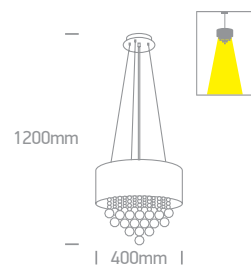

# Retro Classic Pendants

63134P | 4x8W | E14 | Fabric + glass

IP20

Suitable for E14 LED lamps.

Order Code	Colour	Watts	Input	Class		Notes
63134P	Dark grey	4x8W	100-240V	⊕	1	-