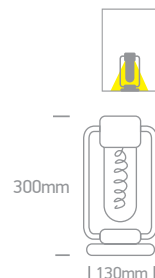

Order Code	Colour	Light Colour	CCT (K)	Watts	Lumen (lm)	Class	Box	Notes
61090/W	White	CCT V	2700K-3000K	2,5W	100lm	III	6	2x4400mAh lithium batteries
61090/B	Black	CCT V	2700K-3000K	2,5W	100lm	III	6	2x4400mAh lithium batteries
61106/W/W	White	Warm white	3000K	2W	200lm	III	12	2200mAh lithium battery
61106/B/W	Black	Warm white	3000K	2W	200lm	III	12	2200mAh lithium battery
61094/W/UW	White	Ultra warm white	2200K	1,8W	120lm	III	6	2x4400mAh lithium batteries