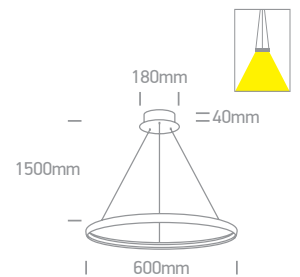

## LED Pendant Rings

63048 | 19W | SMD 2835 | Steel + aluminium

**LED**  
 BUILT IN  
**80**  
 CRI

**2**  
 YEAR

IP20

63048 | 19W | SMD 2835 | Steel + aluminium

**LED**  
 BUILT IN  
**80**  
 CRI

**2**  
 YEAR