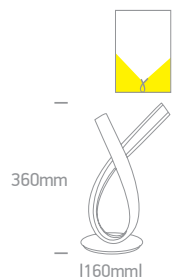

The Ribbon Table Lights

61086 | 10W | SMD 2835 | Steel + aluminium + acrylic

With ON/OFF Switch / EU Plug.

IP20

61086 | 10W | SMD 2835 | Steel + aluminium + acrylic

With ON/OFF Switch / EU Plug.

IP20

61086 | 10W | SMD 2835 | Steel + aluminium + acrylic

With ON/OFF Switch / EU Plug.

IP20

Order Code	Colour	Light Colour	CCT (K)	Watts	Lumen (lm)	Input	Class		Notes
61086/W	White	Warm white	3000K	10W	550lm	230V		5	Complete with 24V DC driver
61086/B	Black	Warm white	3000K	10W	550lm	230V		5	Complete with 24V DC driver
61086/BS	Brass	Warm white	3000K	10W	550lm	230V		5	Complete with 24V DC driver