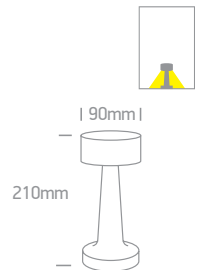

Charging time: 2,5Hrs
Working time: 8Hrs

Order Code	Colour	Light Colour	CCT (K)	Watts	Lumen (lm)	Class		Notes
61100/W	White	Warm white	3000K	3W	120lm		10	4000mAh lithium battery
61100/B	Black	Warm white	3000K	3W	120lm		10	4000mAh lithium battery
61100/BS	Brass	Warm white	3000K	3W	120lm		10	4000mAh lithium battery
61102/AL	Aluminium	Warm white	3000K	3W	120lm		10	2000mAh lithium battery
61102/BBS	Brushed brass	Warm white	3000K	3W	120lm		10	2000mAh lithium battery
61102/CU	Copper	Warm white	3000K	3W	120lm		10	2000mAh lithium battery