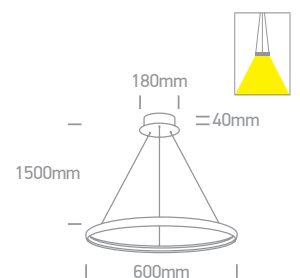

Order Code	Colour	Light Colour	CCT (K)	Watts	Lumen (lm)	Input	Class		Notes
63048/B	Black	Warm white	3000K	19W	1000lm	230V		1	Complete with 24V DC driver
63048/C	Chrome	Warm white	3000K	19W	1000lm	230V		1	Complete with 24V DC driver