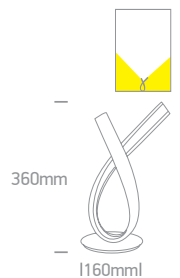

IP20

Order Code	Colour	Light Colour	CCT (K)	Watts	Lumen (lm)	Input	Class		Notes
61086/W	White	Warm white	3000K	10W	550lm	230V		5	Complete with 24V DC driver
61086/B	Black	Warm white	3000K	10W	550lm	230V		5	Complete with 24V DC driver
61086/BS	Brass	Warm white	3000K	10W	550lm	230V		5	Complete with 24V DC driver