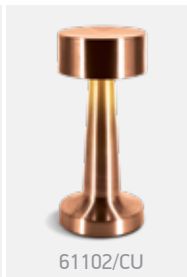

Charging time: 2,5Hrs
Working time: 8Hrs

Order Code	Colour	Light Colour	CCT (K)	Watts	Lumen (lm)	Class		Notes
61100/W	White	Warm white	3000K	3W	120lm		10	4000mAh lithium battery
61100/B	Black	Warm white	3000K	3W	120lm		10	4000mAh lithium battery
61100/BS	Brass	Warm white	3000K	3W	120lm		10	4000mAh lithium battery
61102/AL	Aluminium	Warm white	3000K	3W	120lm		10	2000mAh lithium battery
61102/BBS	Brushed brass	Warm white	3000K	3W	120lm		10	2000mAh lithium battery
61102/CU	Copper	Warm white	3000K	3W	120lm		10	2000mAh lithium battery