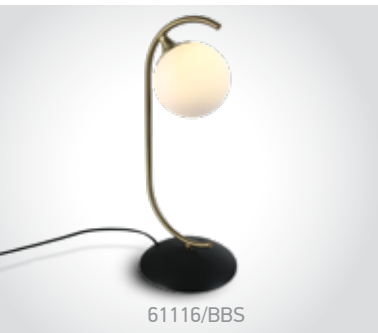

# The Nordic Decorative Range

**62116A** | 5x9W | G9 | Steel

IP20

Suitable for G9 LED lamp.

**60116** | 9W | G9 | Steel

IP20

Suitable for G9 LED lamp.

**61116** | 9W | G9 | Steel