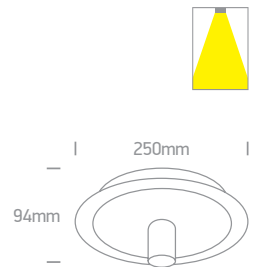

Retro Ceiling Lights

62172A | 12W | E27 | Metal

IP20

62172B | 3x12W | E27 | Metal

IP20

62172C | 6x12W | E27 | Metal

IP20

Order Code	Colour	Watts	Input	Class		Notes
62172A/BS	Brass	12W	100-240V		10	-
62172B/BS	Brass	3x12W	100-240V		5	-
62172C/BS	Brass	6x12W	100-240V		5	-