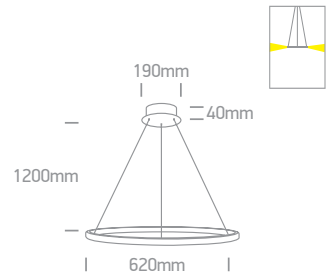

one

The Crystal Swirl Range

63054A | 20W | SMD 2835 | Steel + aluminium + acrylic crystal look

LED BUILT IN
80 CRI
CE
2 YEAR

IP20

63054C | 150W | SMD 2835 | Steel + aluminium + acrylic crystal look

LED BUILT IN
80 CRI
CE
2 YEAR

IP20

Order Code	Colour	Light Colour	CCT (K)	Watts	Lumen (lm)	Input	Class		Notes
63054A/B	Black	Warm white	3000K	20W	1000lm	230V	⊕	1	Complete with 24V DC driver
63054C/B	Black	Warm white	3000K	150W	8500lm	230V	⊕	1	Complete with 24V DC driver