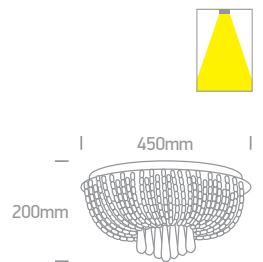

Order Code	Colour	Watts	Input	Class	Box	Notes
62162A	Chrome	6x9W	100-240V	⊕	1	-