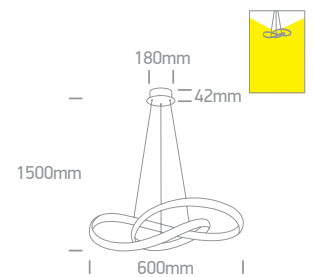

## The Swirl Range

**63066A** | 30W | SMD 2835 | Steel + aluminium

**63066** | 30W | SMD 2835 | Steel + aluminium

Order Code	Colour	Light Colour	CCT (K)	Watts	Lumen (lm)	Input	Class	Box	Notes
<b>63066A/W</b>	White	Warm white	3000K	30W	1800lm	230V	⊕	1	Complete with 24V DC driver
<b>63066A/B</b>	Black	Warm white	3000K	30W	1800lm	230V	⊕	1	Complete with 24V DC driver
<b>63066/W</b>	White	Warm white	3000K	30W	1500lm	230V	⊕	1	Complete with 24V DC driver
<b>63066/B</b>	Black	Warm white	3000K	30W	1500lm	230V	⊕	1	Complete with 24V DC driver