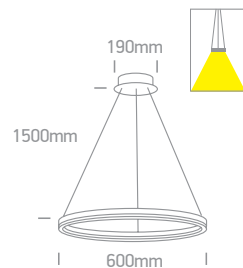

63144B/W/W

IP20

63144B | 60W | SMD 2835 | Steel + aluminium + acrylic