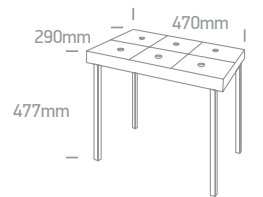

Charge up to 6 table lamps.

IP20

Charging USB adaptor.  
Order code 61000A.

Order Code	Colour	Light Colour	CCT (K)	Watts	Lumen (lm)	Class	⊠	Notes
61092/W	White	CCT V	2700K-3000K	2,5W	120lm	⊠	6	4400mAh lithium battery
61092/B	Black	CCT V	2700K-3000K	2,5W	120lm	⊠	6	4400mAh lithium battery
61092/C	Chrome	CCT V	2700K-3000K	2,5W	120lm	⊠	6	4400mAh lithium battery
61092/GL	Gold	CCT V	2700K-3000K	2,5W	120lm	⊠	6	4400mAh lithium battery