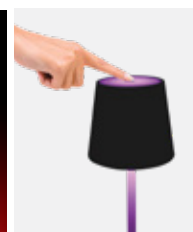

Charging time: 3-5Hrs
Working time: 6-7 Hrs