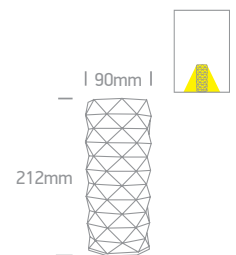

Rechargeable USB socket.

IP54

Charging time: 2,5Hrs  
Working time: 8Hrs

**61104** | 1,2W | SMD LED | Touch | 3-Step Dimming | Plastic

Rechargeable USB socket.

IP54

Charging time: 2,5Hrs  
Working time: 8Hrs