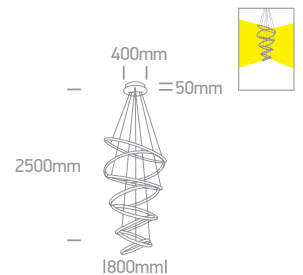

IP20

Order Code	Colour	Light Colour	CCT (K)	Watts	Lumen (lm)	Input	Class		Notes
63054A/B	Black	Warm white	3000K	20W	1000lm	230V	⊕	1	Complete with 24V DC driver
63054C/B	Black	Warm white	3000K	150W	8500lm	230V	⊕	1	Complete with 24V DC driver