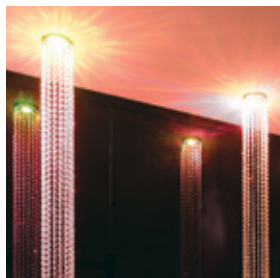

120mm

1200mm

Order Code	Colour	Watts	Input	Class					Notes
10105C4/C	Chrome	50W	12V		40cm	72mm	50mm	4	-