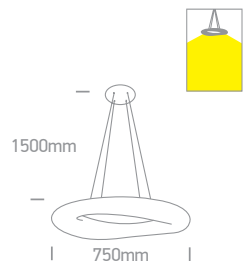

The Cloud Pendant Series

63110C | 80W | SMD 2835 | Metal base + PC

IP20

63112 | 60W | SMD 2835 | Metal + Plastic

IP20

Order Code	Colour	Light Colour	CCT (K)	Watts	Lumen (lm)	Input	Class		Notes
63110C/W	White	Warm white	3000K	80W	6400lm	230V		1	Complete with 2x1000mA drivers
63112/W	White	Warm white	3000K	60W	4800lm	230V		1	Complete with 1300mA driver