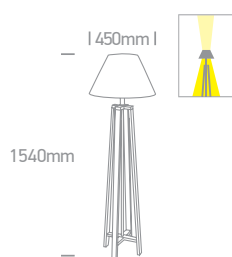

# The Wood Nostalgia

**61118** | 12W | E27 | Wood + beige fabric shade

EU Plug.

IP20

**61118A** | 12W | E27 | Wood + beige fabric shade

EU Plug.

IP20

Order Code	Colour	Watts	Input	Class		Notes
61118	Wood	12W	100-240V		4	With ON/OFF Switch
61118A	Wood	12W	100-240V		1	With ON/OFF Switch