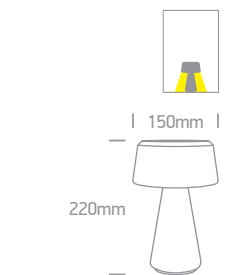

Charging time: 3,5Hrs
Working time:
4Hrs / 8Hrs / 15Hrs
100% / 50% / 25%

Order Code	Colour	Light Colour	CCT (K)	Watts	Lumen (lm)	Class	Box	Notes
61084/B	Black	Warm white	3000K	2W	80lm	III	8	2200mAh lithium battery
61088/W	White	Warm white	3000K	3W	120lm	III	9	2200mAh lithium battery
61088/B	Black	Warm white	3000K	3W	120lm	III	9	2200mAh lithium battery