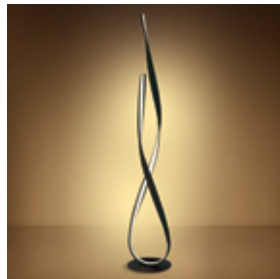

The Ribbon Floor Lights

61086A | 29W | SMD 2835 | Steel + aluminium + acrylic

With ON/OFF Switch / EU Plug.

LED
BUILT IN
80
CRI **2**
YEAR

IP20

61086A | 29W | SMD 2835 | Steel + aluminium + acrylic

With ON/OFF Switch / EU Plug.

LED
BUILT IN
80
CRI **2**
YEAR

IP20

61086A | 29W | SMD 2835 | Steel + aluminium + acrylic

With ON/OFF Switch / EU Plug.

LED
BUILT IN
80
CRI **2**
YEAR

IP20

Order Code	Colour	Light Colour	CCT (K)	Watts	Lumen (lm)	Input	Class		Notes
61086A/W	White	Warm white	3000K	29W	1740lm	230V		1	Complete with 24V DC driver
61086A/B	Black	Warm white	3000K	29W	1740lm	230V		1	Complete with 24V DC driver
61086A/BS	Brass	Warm white	3000K	29W	1740lm	230V		1	Complete with 24V DC driver