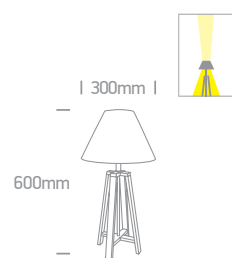

The Wood Nostalgia

EU Plug.

IP20

61118A | 12W | E27 | Wood + beige fabric shade

EU Plug.

IP20

Order Code	Colour	Watts	Input	Class		Notes
61118	Wood	12W	100-240V		4	With ON/OFF Switch
61118A	Wood	12W	100-240V		1	With ON/OFF Switch