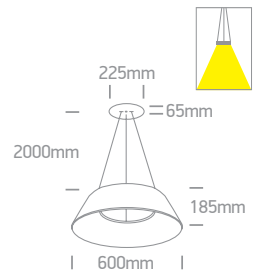

Order Code	Colour	Light Colour	CCT (K)	Watts	Lumen (lm)	Input	Class	📦	Notes
63058/BAN/W	Brushed anthracite	Warm white	3000K	60W	4200lm	230V	⊕	1	Complete with 1400mA driver
63058/BGL/W	Brushed gold	Warm white	3000K	60W	4200lm	230V	⊕	1	Complete with 1400mA driver
63058/BBR/W	Brushed brown	Warm white	3000K	60W	4200lm	230V	⊕	1	Complete with 1400mA driver