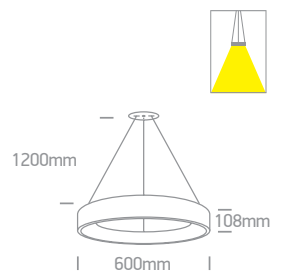

62180NB | 80W | SMD 2835 | Metal base + aluminium + PMMA

LED BUILT IN
80 CRI
2 YEAR

IP20