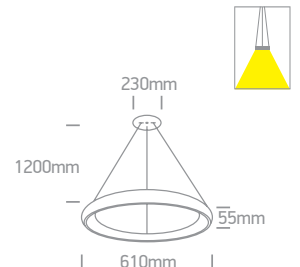

LED Pendant Rings

63050 | 40W | SMD 2835 | Steel + aluminium

IP20

62144NB | 50W | SMD 2835 | Aluminium

IP20

62144NB | 50W | SMD 2835 | Aluminium

IP20

63114 | 40W | SMD 2835 | Metal + ABS

IP20

Order Code	Colour	Light Colour	CCT (K)	Watts	Lumen (lm)	Input	Class	📦	Notes
63050/W	White	Warm white	3000K	40W	2250lm	230V	⊕	1	Complete with 24V DC driver
63050/B	Black	Warm white	3000K	40W	2250lm	230V	⊕	1	Complete with 24V DC driver
62144NB/W/W	White	Warm white	3000K	50W	3000lm	230V	⊕	1	Complete with 1200mA driver
62144NB/B/W	Black	Warm white	3000K	50W	3000lm	230V	⊕	1	Complete with 1200mA driver
62144NB/BBS/W	Brushed brass	Warm white	3000K	50W	3000lm	230V	⊕	1	Complete with 1200mA driver
62144NB/BGL/W	Brushed gold	Warm white	3000K	50W	3000lm	230V	⊕	1	Complete with 1200mA driver
63114/W/W	White	Warm white	3000K	40W	2400lm	230V	⊕	1	Complete with 1000mA driver
63114/B/W	Black	Warm white	3000K	40W	2400lm	230V	⊕	1	Complete with 1000mA driver