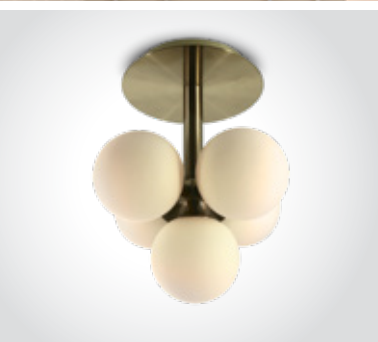

The Nordic Decorative Range

62116A | 5x9W | G9 | Steel

IP20