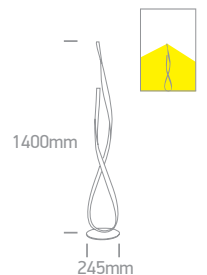

The Ribbon Floor Lights

61086A | 29W | SMD 2835 | Steel + aluminium + acrylic

With ON/OFF Switch / EU Plug.

LED
BUILT IN
80
CRI **2**
YEAR

IP20

61086A | 29W | SMD 2835 | Steel + aluminium + acrylic

With ON/OFF Switch / EU Plug.

LED
BUILT IN
80
CRI **2**
YEAR

IP20

61086A | 29W | SMD 2835 | Steel + aluminium + acrylic

With ON/OFF Switch / EU Plug.

LED
BUILT IN
80
CRI **2**
YEAR

IP20

Order Code	Colour	Light Colour	CCT (K)	Watts	Lumen (lm)	Input	Class		Notes
61086A/W	White	Warm white	3000K	29W	1740lm	230V		1	Complete with 24V DC driver
61086A/B	Black	Warm white	3000K	29W	1740lm	230V		1	Complete with 24V DC driver
61086A/BS	Brass	Warm white	3000K	29W	1740lm	230V		1	Complete with 24V DC driver