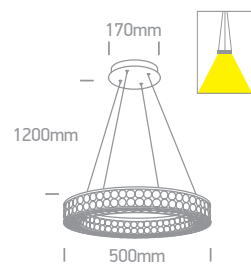

Order Code	Colour	Light Colour	CCT (K)	Watts	Lumen (lm)	Input	Class	⊞	Notes
63184C/C/W	Chrome	Warm white	3000K	24W	1300lm	230V	⊞	1	Complete with 600mA driver