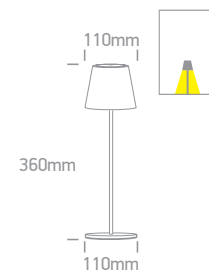

# Portable Trendy Lights

**61082B** | 3,5W | SMD LED | Touch switch | Dimmable | Aluminium

Rechargeable USB socket.

new  
IP54

Charging time: 3Hrs  
Working time: 3-3.5Hrs

**61082** | 3.5W | SMD LED | Touch switch | Dimmable | Aluminium + steel