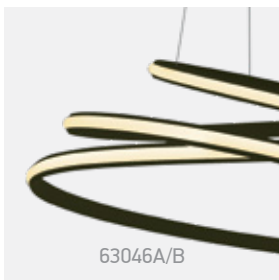

# LED Pendant Rings

**63046** | 25W | SMD 2835 | Steel + aluminium

Oval shape.

IP20

**63046A** | 45W | SMD 2835 | Steel + aluminium

63046A/W

IP20

63046A/B