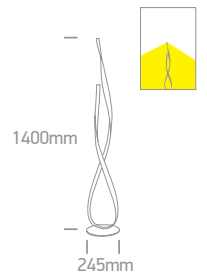

# The Ribbon Floor Lights

61086A/W

**61086A** | 29W | SMD 2835 | Steel + aluminium + acrylic

With ON/OFF Switch / EU Plug.

**LED**  
 BUILT IN  
**80**  
 CRI **2**  
 YEAR

IP20

61086A/B

**61086A** | 29W | SMD 2835 | Steel + aluminium + acrylic