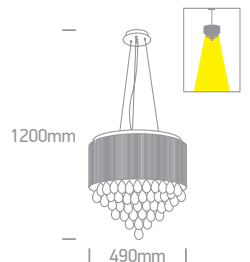

Order Code	Colour	Watts	Input	Class		Notes
63130P	Chrome	9x9W	100-240V		1	-