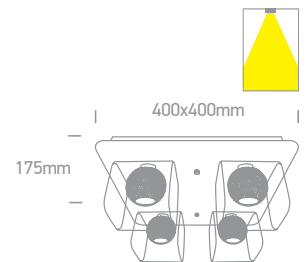

IP20

Order Code	Colour	Watts	Input	Class		Notes
60178B/C	Chrome	4x9W	100-240V		1	-