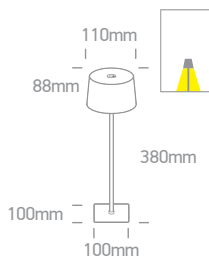

61082 | 3.5W | SMD LED | Touch switch | Dimmable | Aluminium + steel

Rechargeable USB socket.