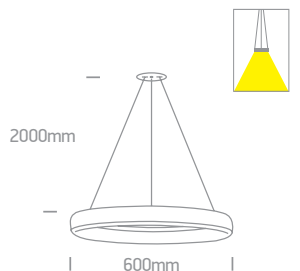

Order Code	Colour	Light Colour	CCT (K)	Watts	Lumen (lm)	Input	Class	📦	Notes
63050/W	White	Warm white	3000K	40W	2250lm	230V	⊕	1	Complete with 24V DC driver
63050/B	Black	Warm white	3000K	40W	2250lm	230V	⊕	1	Complete with 24V DC driver
62144NB/W/W	White	Warm white	3000K	50W	3000lm	230V	⊕	1	Complete with 1200mA driver
62144NB/B/W	Black	Warm white	3000K	50W	3000lm	230V	⊕	1	Complete with 1200mA driver
62144NB/BBS/W	Brushed brass	Warm white	3000K	50W	3000lm	230V	⊕	1	Complete with 1200mA driver
62144NB/BGL/W	Brushed gold	Warm white	3000K	50W	3000lm	230V	⊕	1	Complete with 1200mA driver
63114/W/W	White	Warm white	3000K	40W	2400lm	230V	⊕	1	Complete with 1000mA driver
63114/B/W	Black	Warm white	3000K	40W	2400lm	230V	⊕	1	Complete with 1000mA driver