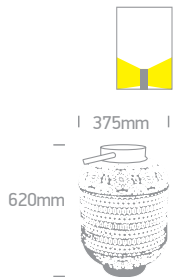

# The Oriental Range Metal

61050A | 40W | E27 | Metal | Table lamp

Suitable for E27 LED lamp.

IP20

61050B | 40W | E27 | Metal | Floor lamp

Suitable for E27 LED lamp.

IP20

Order Code	Colour	Watts	Input	Class		Notes
61050A	Antique oriental	40W	100-240V		1	-
61050B	Antique oriental	40W	100-240V		1	-