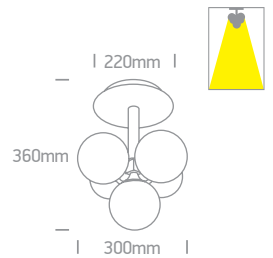

# The Nordic Decorative Range

**62116A** | 5x9W | G9 | Steel

IP20

Suitable for G9 LED lamp.

**60116** | 9W | G9 | Steel

IP20

Suitable for G9 LED lamp.

**61116** | 9W | G9 | Steel