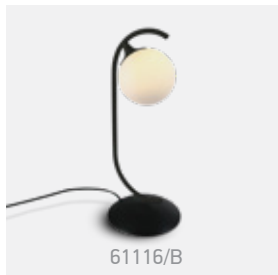

61116/B

EU Schuko Plug.