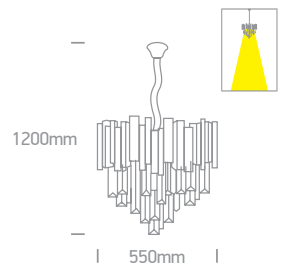

60132 | 2x8W | E14 | Aluminium + glass

IP20