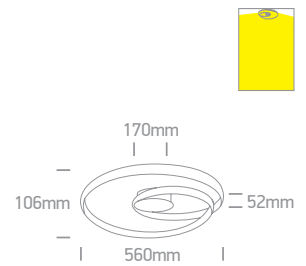

IP20

Order Code	Colour	Light Colour	CCT (K)	Watts	Lumen (lm)	Input	Class		Notes
63062/BS	Brass	Warm white	3000K	36W	1800lm	230V		1	Complete with 24V DC driver
63068A/BS	Brass	Warm white	3000K	40W	2400lm	230V		1	Complete with 24V DC driver
63068/BS	Brass	Warm white	3000K	30W	1500lm	230V		1	Complete with 24V DC driver