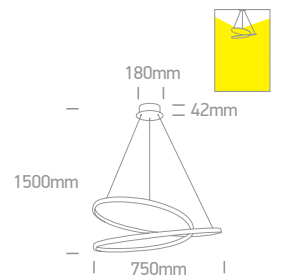

# The Swirl Range

**63062** | 36W | SMD 2835 | Steel + aluminium + acrylic

**80** CRI
 
  
**2** YEAR

IP20

**63068A** | 40W | SMD 2835 | Steel + aluminium + acrylic

**80** CRI
 
  
**2** YEAR

IP20

**63068** | 30W | SMD 2835 | Steel + aluminium + acrylic