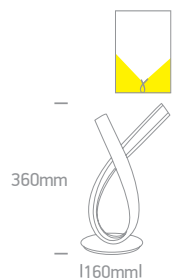

## The Ribbon Table Lights

**61086** | 10W | SMD 2835 | Steel + aluminium + acrylic

With ON/OFF Switch / EU Plug.

IP20

**61086** | 10W | SMD 2835 | Steel + aluminium + acrylic

With ON/OFF Switch / EU Plug.