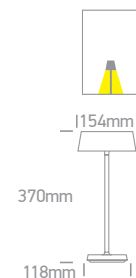

**61106** | 2W | SMD LED | Touch switch | Dimmable | Aluminium

Rechargeable USB socket.

new

IP44

61106/B/W

Charging time: 4 Hrs  
Working time: 5 Hrs

**61094** | 1,8W | SMD LED | Dimmable | Die cast

Rechargeable USB socket.