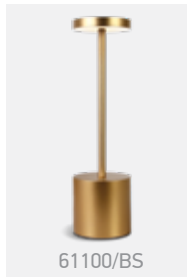

## Portable Table Lights

61100 | 3W | SMD LED | Touch switch | 3-Step Dimming | Metal

Rechargeable USB socket.

IP54

Charging time: 2,5Hrs  
Working time: 8Hrs

61102 | 3W | SMD LED | Touch | 3-Step Dimming | Metal