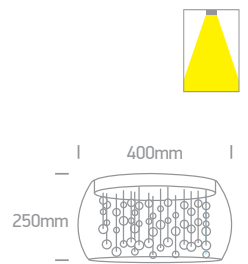

one

The Classic Range

62166B | 5x9W | G9 | Metal + glass

IP20

63166P | 5x9W | G9 | Metal + glass

IP20

Order Code	Colour	Watts	Input	Class		Notes
62166B	Chrome	5x9W	100-240V		2	-
63166P	Chrome	5x9W	100-240V		2	-