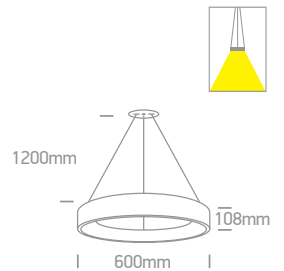

62142NB | 42W | SMD 2835 | Aluminium

LED BUILT IN
80 CRI
3 YEAR

IP20