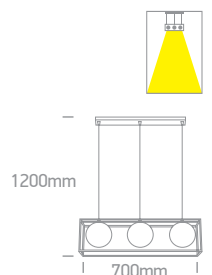

## The Nordic Decorative Range

63174C | 3x8W | E14 | Metal + glass

IP20

Suitable for E14 LED lamps.

Order Code	Colour	Watts	Input	Class		Notes
63174C/BS	Brass	3x8W	100-240V		1	-