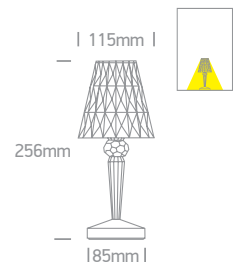

# Crystal Effect Table Lights

**61096** | 1,2W | SMD LED | Touch switch | 3-Step Dimming | Plastic

Rechargeable USB socket.

IP54

Charging time: 2,5Hrs  
Working time: 8Hrs

**61098** | 1,2W | SMD LED | Touch | 3-Step Dimming | Plastic