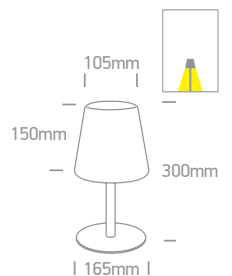

Charging time: 4Hrs
Working time: 8Hrs