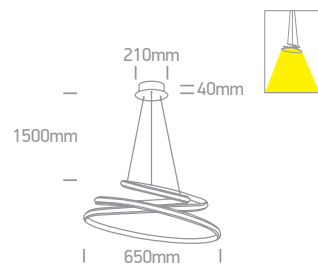

# LED Pendant Rings

**63046** | 25W | SMD 2835 | Steel + aluminium

Oval shape.

IP20

**63046A** | 45W | SMD 2835 | Steel + aluminium

63046A/W

IP20

63046A/B