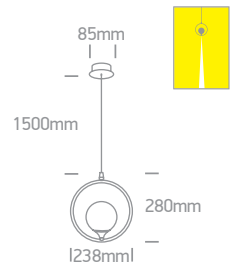

63116A | 5x9W | G9 | Steel

IP20