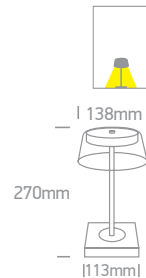

# Portable Table Lights

61090/W

**61090** | 2,5W | SMD LED | Dimmable | Die cast + PC diffuser

Rechargeable USB socket.

IP65

61090/B

Charging time: ≤6,5Hrs  
Working time: ≥10Hrs  
100% light intensity

61106/W/W