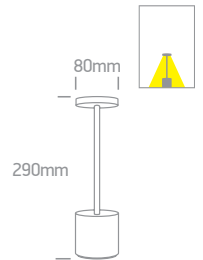

## Portable Table Lights

61100 | 3W | SMD LED | Touch switch | 3-Step Dimming | Metal

Rechargeable USB socket.

IP54

Charging time: 2,5Hrs  
Working time: 8Hrs

61102 | 3W | SMD LED | Touch | 3-Step Dimming | Metal