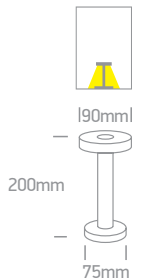

61092 | 2,5W | SMD LED | Dimmable | Die cast

Rechargeable USB socket.