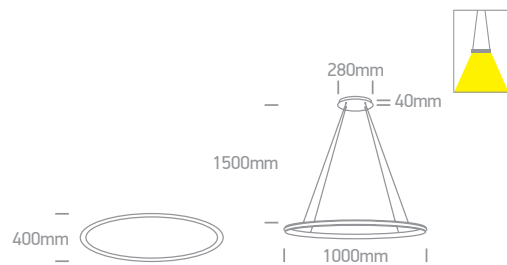

LED Pendant Rings

63046 | 25W | SMD 2835 | Steel + aluminium

Oval shape.

IP20

63046A | 45W | SMD 2835 | Steel + aluminium

63046A/W

IP20

63046A/B

63046B | 50W | SMD 2835 | Steel + aluminium

IP20

Order Code	Colour	Light Colour	CCT (K)	Watts	Lumen (lm)	Input	Class	Box	Notes
63046/W	White	Warm white	3000K	25W	1540lm	230V	⊕	1	Complete with 24V DC driver
63046A/W	White	Warm white	3000K	45W	2700lm	230V	⊕	1	Complete with 24V DC driver
63046A/B	Black	Warm white	3000K	45W	2700lm	230V	⊕	1	Complete with 24V DC driver
63046B/W	White	Warm white	3000K	50W	3000lm	230V	⊕	1	Complete with 24V DC driver