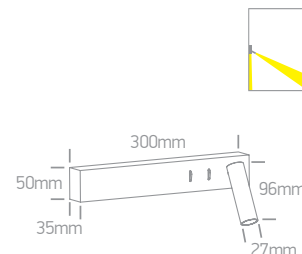

# Reading Spots

65146/W/W

**65146** | 3W + 6W Sidelight | LED | Metal + aluminium

With 2 x ON/OFF Switches.

IP20

65146/B/W

Complete with Black, Brass & White reflectors.

65146A/W/W