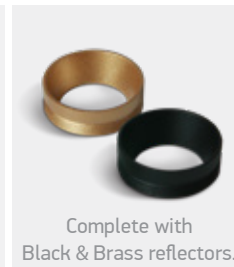

65746A | 3W | LED | USB | Aluminium

With USB charger and ON/OFF Switch.

LED BUILT IN  
 90 CRI  
 ADJUSTABLE  
 CE  
 3 YEAR

IP20

65746A/B/W

Complete with Black & Brass reflectors.

65746R/W/W

65746R | 3W | LED | Wall recessed | Aluminium