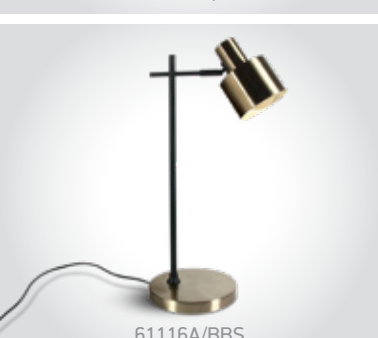

## Steel

60118/B

IP20

60118 | 10W | E27 | Steel

Suitable for E27 LED lamp.

60118/BBS

IP20

60118 | 10W | E27 | Steel

Suitable for E27 LED lamp.

61116A/B

IP20

61116A | 10W | E27 | Steel

Suitable for E27 LED lamp.

EU Schuko Plug.

61116A/BBS

IP20

61116A | 10W | E27 | Steel

Suitable for E27 LED lamp.

EU Schuko Plug.

Order Code	Colour	Watts	Input	Class			Notes
60118/B	Black	10W	100-240V		-	4	-
60118/BBS	Brushed brass	10W	100-240V		-	4	-
61116A/B	Black	10W	100-240V		150cm	4	With ON/OFF Switch
61116A/BBS	Brushed brass	10W	100-240V		150cm	4	With ON/OFF Switch