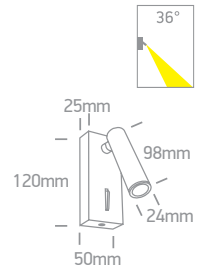

65746 | 3W | LED | Aluminium

With ON/OFF Switch.

LED BUILT IN
90 CRI
ADJUSTABLE
CE
3 YEAR

IP20