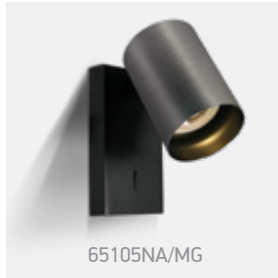

## Aluminium

65105NA/B

65105NA | 10W | MR16 | GU10 | Aluminium

With switch.

65105NA/W

65105NA/BBS

65105NA | 10W | MR16 | GU10 | Aluminium

With switch.