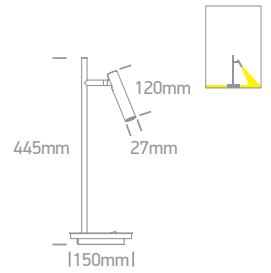

**61132A** | 3W + 6W Base light | SMD LED | Metal + aluminium

EU Plug / With 2 x ON/OFF Switches.

IP20

61132A/B/W

Complete with Black, Brass & White reflectors.

61132B/W/W

**61132B** | 3W + 8W Base light | LED | Metal + aluminium