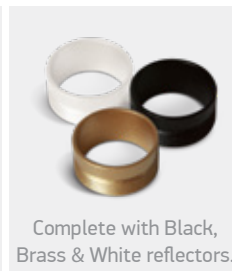

# Reading Spots Aluminium

**65746B** | 3W + 6W Backlight | LED | Aluminium

With 2 x ON/OFF Switches.

IP20

**65746B** | 3W + 6W Backlight | LED | Aluminium

With 2 x ON/OFF Switches.

IP20

Order Code	Colour	Light Colour	CCT (K)	Watts	Lumen (lm)	Beam Angle	Input	Class	📦	Notes
<b>65746B/W/W</b>	White	Warm white	3000K	3W+6W	150lm+420lm	36°	230V	⊕	20	Complete with 700mA + 350mA drivers
<b>65746B/B/W</b>	Black	Warm white	3000K	3W+6W	150lm+420lm	36°	230V	⊕	20	Complete with 700mA + 350mA drivers