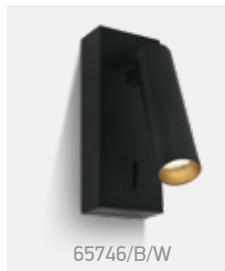

Reading Spots Aluminium

65746 | 3W | LED | Aluminium

With ON/OFF Switch.

LED BUILT IN
80 CRI
ADJUSTABLE
CE
2 YEAR

IP20

65746 | 3W | LED | Aluminium

With ON/OFF Switch.

LED BUILT IN
90 CRI
ADJUSTABLE
CE
3 YEAR

IP20

65746/B/W

Complete with Black & Brass reflectors.

65746A | 3W | LED | USB | Aluminium

With USB charger and ON/OFF Switch.

LED BUILT IN
90 CRI
ADJUSTABLE
CE
3 YEAR

IP20

Complete with Black & Brass reflectors.

65746R | 3W | LED | Wall recessed | Aluminium

With ON/OFF Switch.

LED BUILT IN
90 CRI
ADJUSTABLE
CE
3 YEAR

IP20

Complete with Black & Brass reflectors.

Order Code	Colour	Light Colour	CCT (K)	Watts	Lumen (lm)	Beam Angle	Input	Class				Notes
65746/W/W	White	Warm white	3000K	3W	150lm	36°	230V		-	-	24	Complete with 700mA driver
65746/C/W	Chrome	Warm white	3000K	3W	150lm	36°	230V		-	-	24	Complete with 700mA driver
65746/B/W	Black	Warm white	3000K	3W	150lm	36°	230V		-	-	24	Complete with 700mA driver
65746A/W/W	White	Warm white	3000K	3W	150lm	36°	230V		-	-	24	Complete with 700mA driver
65746A/B/W	Black	Warm white	3000K	3W	150lm	36°	230V		-	-	24	Complete with 700mA driver
65746R/W/W	White	Warm white	3000K	3W	150lm	36°	230V		115x50mm	50mm	24	Complete with 700mA driver
65746R/B/W	Black	Warm white	3000K	3W	150lm	36°	230V		115x50mm	50mm	24	Complete with 700mA driver