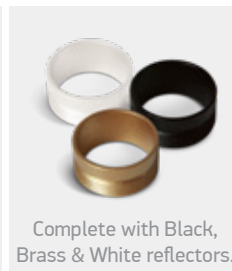

# Reading Spots Aluminium

**65746B** | 3W + 6W Backlight | LED | Aluminium

With 2 x ON/OFF Switches.

IP20

**65746B** | 3W + 6W Backlight | LED | Aluminium

With 2 x ON/OFF Switches.

IP20

Order Code	Colour	Light Colour	CCT (K)	Watts	Lumen (lm)	Beam Angle	Input	Class	📦	Notes
<b>65746B/W/W</b>	White	Warm white	3000K	3W+6W	150lm+420lm	36°	230V	⊕	20	Complete with 700mA + 350mA drivers
<b>65746B/B/W</b>	Black	Warm white	3000K	3W+6W	150lm+420lm	36°	230V	⊕	20	Complete with 700mA + 350mA drivers