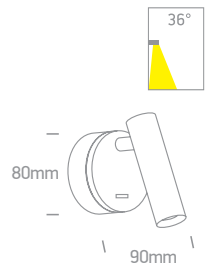

# Reading Spots Aluminium

65738/W/W

65738 | 3W | LED | Aluminium

With ON/OFF Switch.

65738/B/W

65738 | 3W | LED | Aluminium

With ON/OFF Switch.

65738/AL/W