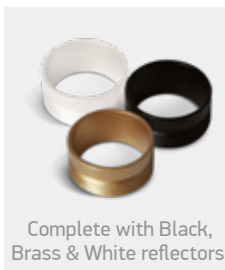

# Reading Spots

65146/W/W

**65146** | 3W + 6W Sidelight | LED | Metal + aluminium

With 2 x ON/OFF Switches.

IP20

65146/B/W

Complete with Black, Brass & White reflectors.

65146A/W/W