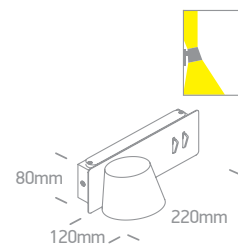

65147A/W/W

65147A | 6W + 4W Uplight | SMD 2835 | Aluminium + acrylic

With 2X ON/OFF switches.