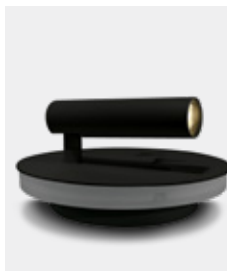

# Reading Spots Aluminium

**65746B** | 3W + 6W Backlight | LED | Aluminium

With 2 x ON/OFF Switches.

IP20

**65746B** | 3W + 6W Backlight | LED | Aluminium

With 2 x ON/OFF Switches.

IP20

Order Code	Colour	Light Colour	CCT (K)	Watts	Lumen (lm)	Beam Angle	Input	Class	📦	Notes
<b>65746B/W/W</b>	White	Warm white	3000K	3W+6W	150lm+420lm	36°	230V	⊕	20	Complete with 700mA + 350mA drivers
<b>65746B/B/W</b>	Black	Warm white	3000K	3W+6W	150lm+420lm	36°	230V	⊕	20	Complete with 700mA + 350mA drivers