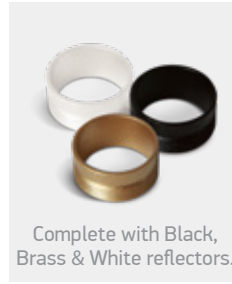

# Reading Spots

65144/W/W

**65144** | 3W + 6W Backlight | SMD LED | Metal + aluminium

With 2 x ON/OFF Switches.

IP20

65144/B/W

Complete with Black, Brass & White reflectors.

61132A/W/W