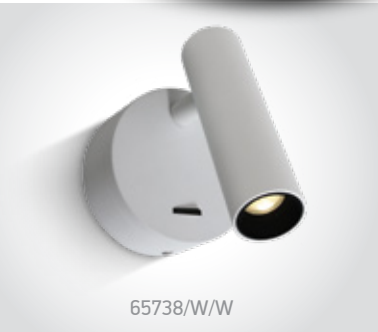

65738 | 3W | LED | Aluminium

With ON/OFF Switch.