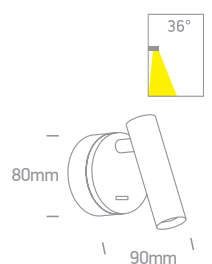

65738 | 3W | LED | Aluminium

With ON/OFF Switch.

65738/BBS/W

65738 | 3W | LED | Aluminium

With ON/OFF Switch.

Order Code	Colour	Reflector	Light Colour	CCT (K)	Watts	Lumen (lm)	Beam Angle	Input	Class	Box	Notes
65738/W/W	White	Black	Warm white	3000K	3W	160lm	36°	230V	⊕	24	Complete with 700mA driver
65738/B/W	Black	Black	Warm white	3000K	3W	160lm	36°	230V	⊕	24	Complete with 700mA driver
65738/AL/W	Aluminium	Black	Warm white	3000K	3W	160lm	36°	230V	⊕	24	Complete with 700mA driver
65738/BBS/W	Brushed brass	Black	Warm white	3000K	3W	160lm	36°	230V	⊕	24	Complete with 700mA driver