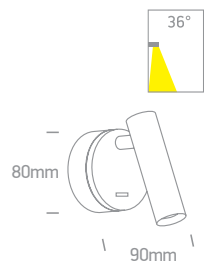

65738/BBS/W

65738 | 3W | LED | Aluminium

With ON/OFF Switch.