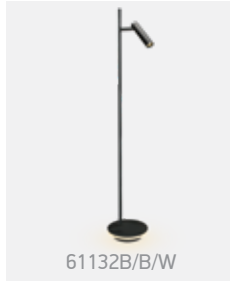

61132B/B/W