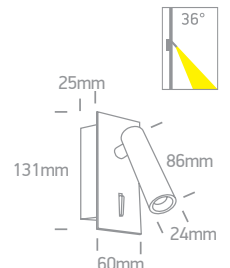

With ON/OFF Switch.

LED BUILT IN  
 90 CRI  
 ADJUSTABLE  
 CE  
 3 YEAR

IP20

65746R/B/W

Complete with Black & Brass reflectors.

Order Code	Colour	Light Colour	CCT (K)	Watts	Lumen (lm)	Beam Angle	Input	Class				Notes
65746/W/W	White	Warm white	3000K	3W	150lm	36°	230V		-	-	24	Complete with 700mA driver
65746/C/W	Chrome	Warm white	3000K	3W	150lm	36°	230V		-	-	24	Complete with 700mA driver
65746/B/W	Black	Warm white	3000K	3W	150lm	36°	230V		-	-	24	Complete with 700mA driver
65746A/W/W	White	Warm white	3000K	3W	150lm	36°	230V		-	-	24	Complete with 700mA driver
65746A/B/W	Black	Warm white	3000K	3W	150lm	36°	230V		-	-	24	Complete with 700mA driver
65746R/W/W	White	Warm white	3000K	3W	150lm	36°	230V		115x50mm	50mm	24	Complete with 700mA driver
65746R/B/W	Black	Warm white	3000K	3W	150lm	36°	230V		115x50mm	50mm	24	Complete with 700mA driver