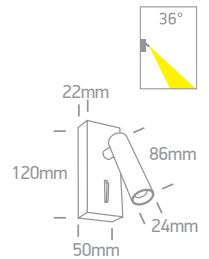

65746A | 3W | LED | USB | Aluminium

With USB charger and ON/OFF Switch.

LED BUILT IN
90 CRI
ADJUSTABLE
CE
3 YEAR

IP20