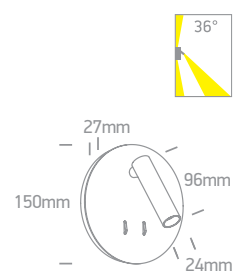

# Reading Spots Aluminium

**65746B** | 3W + 6W Backlight | LED | Aluminium

With 2 x ON/OFF Switches.

IP20

**65746B** | 3W + 6W Backlight | LED | Aluminium

With 2 x ON/OFF Switches.

IP20

Order Code	Colour	Light Colour	CCT (K)	Watts	Lumen (lm)	Beam Angle	Input	Class	📦	Notes
<b>65746B/W/W</b>	White	Warm white	3000K	3W+6W	150lm+420lm	36°	230V	⊕	20	Complete with 700mA + 350mA drivers
<b>65746B/B/W</b>	Black	Warm white	3000K	3W+6W	150lm+420lm	36°	230V	⊕	20	Complete with 700mA + 350mA drivers