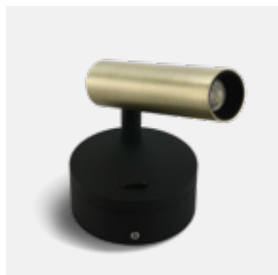

65738 | 3W | LED | Aluminium

With ON/OFF Switch.

65738/BBS/W

65738 | 3W | LED | Aluminium

With ON/OFF Switch.

Order Code	Colour	Reflector	Light Colour	CCT (K)	Watts	Lumen (lm)	Beam Angle	Input	Class	Box	Notes
65738/W/W	White	Black	Warm white	3000K	3W	160lm	36°	230V	⊕	24	Complete with 700mA driver
65738/B/W	Black	Black	Warm white	3000K	3W	160lm	36°	230V	⊕	24	Complete with 700mA driver
65738/AL/W	Aluminium	Black	Warm white	3000K	3W	160lm	36°	230V	⊕	24	Complete with 700mA driver
65738/BBS/W	Brushed brass	Black	Warm white	3000K	3W	160lm	36°	230V	⊕	24	Complete with 700mA driver