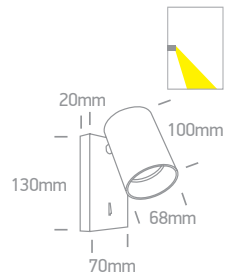

65105NA | 10W | MR16 | GU10 | Aluminium

With switch.