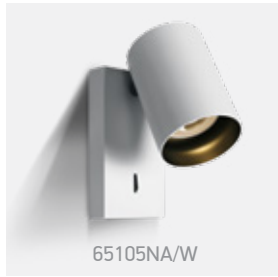

The Retro GU10 Spots

Aluminium

65105NA | 10W | MR16 | GU10 | Aluminium

With switch.

65105NA/W

65105NA | 10W | MR16 | GU10 | Aluminium

With switch.

65105NBA | 10W | MR16 | GU10 | Aluminium

With switch.

Order Code	Colour	Reflector	Watts	Input	Class		Notes
65105NA/W	White	Black	10W	100-240V		12	-
65105NA/B	Black	Brass	10W	100-240V		12	-
65105NA/BBS	Brushed brass	Black	10W	100-240V		12	-
65105NA/MG	Metal grey	Black	10W	100-240V		12	-
65105NBA/W	White	Black	10W	100-240V		12	-
65105NBA/B	Black	Brass	10W	100-240V		12	-