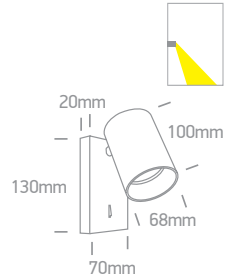

65105NBA/B

65105NBA | 10W | MR16 | GU10 | Aluminium

With switch.