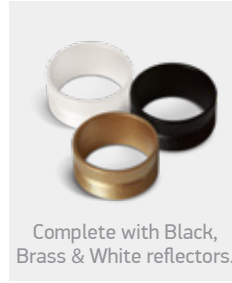

Complete with Black, Brass & White reflectors.