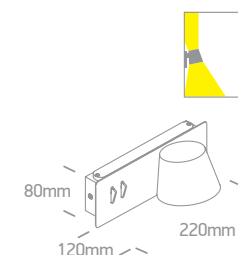

Order Code	Colour	Light Colour	CCT (K)	Watts	Lumen (lm)	Input	Class	Icon	Notes
65146/W/W	White	Warm white	3000K	3W+6W	150lm+420lm	230V	⊕	20	Complete with 700mA + 500mA drivers
65146/B/W	Black	Warm white	3000K	3W+6W	150lm+420lm	230V	⊕	20	Complete with 700mA + 500mA drivers
65146A/W/W	White	Warm white	3000K	3W+6W	150lm+420lm	230V	⊕	20	Complete with 700mA + 500mA drivers
65146A/B/W	Black	Warm white	3000K	3W+6W	150lm+420lm	230V	⊕	20	Complete with 700mA + 500mA drivers
65147/W/W	White	Warm white	3000K	6W+4W	500lm+340lm	230V	⊕	12	Complete with 2 x 300mA drivers
65147/B/W	Black	Warm white	3000K	6W+4W	500lm+340lm	230V	⊕	12	Complete with 2 x 300mA drivers
65147A/W/W	White	Warm white	3000K	6W+4W	500lm+340lm	230V	⊕	12	Complete with 2 x 300mA drivers
65147A/B/W	Black	Warm white	3000K	6W+4W	500lm+340lm	230V	⊕	12	Complete with 2 x 300mA drivers