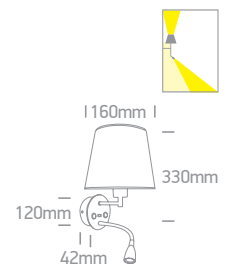

## The Hotel Range Metal

**61080** | 3W LED + 12W E27 | USB socket | Metal + white fabric shade

With 2 x ON/OFF Switches.

IP20

Order Code	Colour	Light Colour	CCT (K)	Watts	Lumen (lm)	Input	Class	⊠	Notes
61080/W/W	White	Warm white	3000K	3W LED + 12W E27	150lm	230V	⊕	4	Complete with 700mA driver