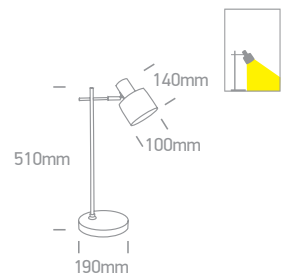

EU Schuko Plug.

Order Code	Colour	Watts	Input	Class			Notes
60118/B	Black	10W	100-240V		-	4	-
60118/BBS	Brushed brass	10W	100-240V		-	4	-
61116A/B	Black	10W	100-240V		150cm	4	With ON/OFF Switch
61116A/BBS	Brushed brass	10W	100-240V		150cm	4	With ON/OFF Switch