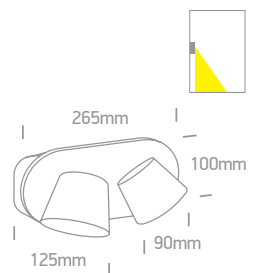

# Hotel Reading Spots

Aluminium

**65740** | 6W | SMD 2835 | Aluminium

LED BUILT IN  
 80 CRI  
 ADJUSTABLE  
 CE  
 2 YEAR

IP20

**65740A** | 2x6W | SMD 2835 | Aluminium

LED BUILT IN  
 80 CRI  
 ADJUSTABLE  
 CE  
 2 YEAR