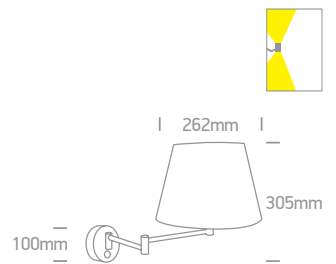

The Hotel Range Metal

61046 | 12W | E27 | Metal + white fabric shade

IP20

61076 | 12W | E27 | Metal + white fabric shade

IP20

Order Code	Colour	Watts	Input	Class		Notes
61046/MC	Brushed chrome	12W	100-240V		8	With ON/OFF Switch
61076/C	Chrome	12W	100-240V		12	With ON/OFF Switch