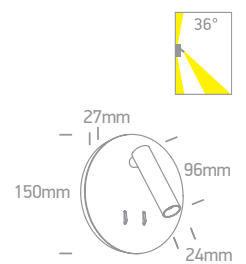

# Reading Spots Aluminium

**65746B** | 3W + 6W Backlight | LED | Aluminium

With 2 x ON/OFF Switches.

IP20

**65746B** | 3W + 6W Backlight | LED | Aluminium

With 2 x ON/OFF Switches.

IP20

Order Code	Colour	Light Colour	CCT (K)	Watts	Lumen (lm)	Beam Angle	Input	Class	📦	Notes
<b>65746B/W/W</b>	White	Warm white	3000K	3W+6W	150lm+420lm	36°	230V	⊕	20	Complete with 700mA + 350mA drivers
<b>65746B/B/W</b>	Black	Warm white	3000K	3W+6W	150lm+420lm	36°	230V	⊕	20	Complete with 700mA + 350mA drivers