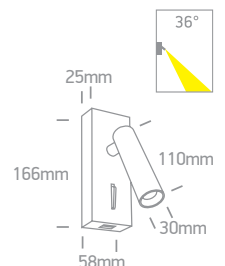

65746R/W/W

65746R | 3W | LED | Wall recessed | Aluminium

With ON/OFF Switch.

LED BUILT IN
90 CRI
ADJUSTABLE
CE
3 YEAR

IP20