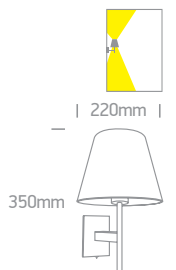

# The Hotel Range Metal

**61046** | 12W | E27 | Metal + white fabric shade

IP20

**61076** | 12W | E27 | Metal + white fabric shade

IP20

Order Code	Colour	Watts	Input	Class		Notes
<b>61046/MC</b>	Brushed chrome	12W	100-240V		8	With ON/OFF Switch
<b>61076/C</b>	Chrome	12W	100-240V		12	With ON/OFF Switch