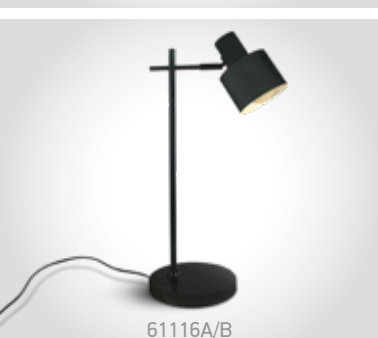

## Steel

60118/B

IP20

60118 | 10W | E27 | Steel

Suitable for E27 LED lamp.

60118/BBS

IP20

60118 | 10W | E27 | Steel

Suitable for E27 LED lamp.

61116A/B

IP20

61116A | 10W | E27 | Steel

Suitable for E27 LED lamp.

EU Schuko Plug.

61116A/BBS

IP20

61116A | 10W | E27 | Steel

Suitable for E27 LED lamp.

EU Schuko Plug.

Order Code	Colour	Watts	Input	Class			Notes
60118/B	Black	10W	100-240V		-	4	-
60118/BBS	Brushed brass	10W	100-240V		-	4	-
61116A/B	Black	10W	100-240V		150cm	4	With ON/OFF Switch
61116A/BBS	Brushed brass	10W	100-240V		150cm	4	With ON/OFF Switch