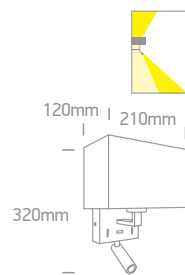

The Hotel Range Metal

61120 | 3W LED + 12W E27 | Metal + black fabric shade

With USB charger and 2 x ON/OFF Switches.

IP20

61122 | 3W LED + 8W E14 | Metal + black fabric shade

With 2 x ON/OFF Switches.

IP20

Order Code	Colour	Light Colour	CCT (K)	Watts	Lumen (lm)	Input	Class		Notes
61120/B/W	Black	Warm white	3000K	3W LED + 12W E27	150lm	230V		4	Complete with 500mA driver
61122/C/W	Chrome	Warm white	3000K	3W LED + 8W E14	150lm	230V		4	Complete with 500mA driver