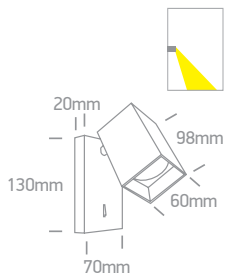

Order Code	Colour	Reflector	Watts	Input	Class		Notes
65105NA/W	White	Black	10W	100-240V		12	-
65105NA/B	Black	Brass	10W	100-240V		12	-
65105NA/BBS	Brushed brass	Black	10W	100-240V		12	-
65105NA/MG	Metal grey	Black	10W	100-240V		12	-
65105NBA/W	White	Black	10W	100-240V		12	-
65105NBA/B	Black	Brass	10W	100-240V		12	-