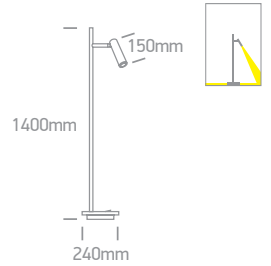

EU Plug / With 2 x ON/OFF Switches.

IP20

61132B/B/W

Complete with Black, Brass & White reflectors.

Order Code	Colour	Light Colour	CCT (K)	Watts	Lumen (lm)	Input	Class	📦	Notes
65144/W/W	White	Warm white	3000K	3W+6W	150lm+420lm	230V	⊕	10	Complete with 700mA + 150mA drivers
65144/B/W	Black	Warm white	3000K	3W+6W	150lm+420lm	230V	⊕	10	Complete with 700mA + 150mA drivers
61132A/W/W	White	Warm white	3000K	3W+6W	150lm+420lm	230V	⊞	6	Complete with 700mA + 150mA drivers
61132A/B/W	Black	Warm white	3000K	3W+6W	150lm+420lm	230V	⊞	6	Complete with 700mA + 150mA drivers
61132B/W/W	White	Warm white	3000K	3W+8W	150lm+560lm	230V	⊞	1	Complete with 700mA + 350mA drivers
61132B/B/W	Black	Warm white	3000K	3W+8W	150lm+560lm	230V	⊞	1	Complete with 700mA + 350mA drivers