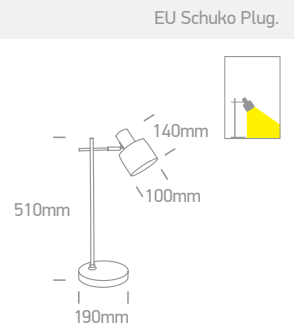

Suitable for E27 LED lamp.

61116A/B

IP20

61116A | 10W | E27 | Steel

Suitable for E27 LED lamp.

EU Schuko Plug.

61116A/BBS

IP20