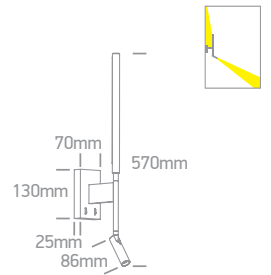

# Reading Spots

65144/W/W

**65144** | 3W + 6W Backlight | SMD LED | Metal + aluminium

With 2 x ON/OFF Switches.

IP20

65144/B/W

Complete with Black, Brass & White reflectors.

61132A/W/W