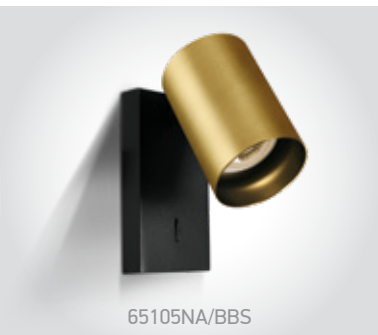

## Aluminium

65105NA/B

65105NA | 10W | MR16 | GU10 | Aluminium

With switch.

65105NA/W

65105NA/BBS

65105NA | 10W | MR16 | GU10 | Aluminium

With switch.