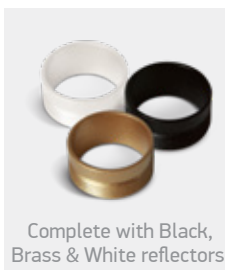

**65146A** | 3W + 6W Sidelight | LED | Metal + aluminium

With 2 x ON/OFF Switches.

IP20

65146A/B/W

Complete with Black, Brass & White reflectors.

65147/W/W

**65147** | 6W + 4W Uplight | SMD 2835 | Aluminium + acrylic