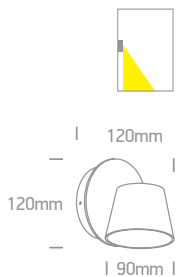

Hotel Reading Spots

Aluminium

65740 | 6W | SMD 2835 | Aluminium

LED BUILT IN
80 CRI
ADJUSTABLE
CE
2 YEAR

IP20

65740A | 2x6W | SMD 2835 | Aluminium

LED BUILT IN
80 CRI
ADJUSTABLE
CE
2 YEAR

IP20

Order Code	Colour	Light Colour	CCT (K)	Watts	Lumen (lm)	Input	Class		Notes
65740/W/W	White	Warm white	3000K	6W	500lm	230V		12	Complete with 300mA driver
65740A/W/W	White	Warm white	3000K	2x6W	2x500lm	230V		12	Complete with 300mA driver