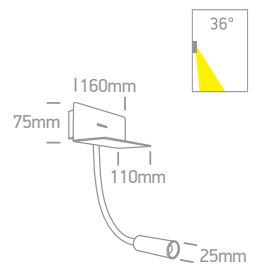

## Reading Spots Aluminium

65738A | 3W | LED | Aluminium

With ON/OFF Switch.

65744 | 3W | COB LED | Aluminium

With USB charger and ON/OFF Switch.

Order Code	Colour	Reflector	Light Colour	CCT (K)	Watts	Lumen (lm)	Beam Angle	Input	Class	📦	Notes
65738A/W/W	White	-	Warm white	3000K	3W	160lm	36°	230V	⌚	24	Complete with 700mA driver
65738A/B/W	Black	-	Warm white	3000K	3W	160lm	36°	230V	⌚	24	Complete with 700mA driver
65744/B/W	Black	Brass	Warm white	3000K	3W	150lm	36°	230V	⌚	12	Complete with 700mA driver