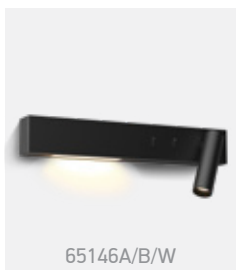

# Reading Spots

65146/W/W

**65146** | 3W + 6W Sidelight | LED | Metal + aluminium

With 2 x ON/OFF Switches.

IP20

65146/B/W

Complete with Black, Brass & White reflectors.

65146A/W/W

**65146A** | 3W + 6W Sidelight | LED | Metal + aluminium

With 2 x ON/OFF Switches.

IP20

65146A/B/W

Complete with Black, Brass & White reflectors.

65147/W/W

**65147** | 6W + 4W Uplight | SMD 2835 | Aluminium + acrylic