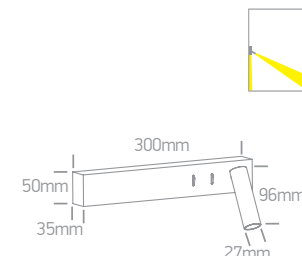

**65146A** | 3W + 6W Sidelight | LED | Metal + aluminium

With 2 x ON/OFF Switches.

IP20

65146A/B/W

Complete with Black, Brass & White reflectors.

65147/W/W

**65147** | 6W + 4W Uplight | SMD 2835 | Aluminium + acrylic