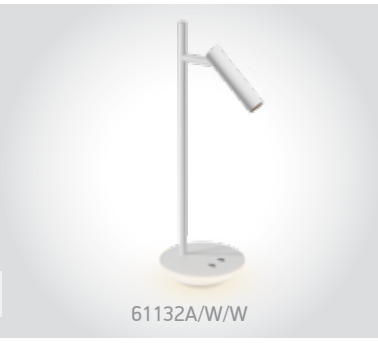

# Reading Spots

65144/W/W

**65144** | 3W + 6W Backlight | SMD LED | Metal + aluminium

With 2 x ON/OFF Switches.

IP20

65144/B/W

Complete with Black, Brass & White reflectors.

61132A/W/W