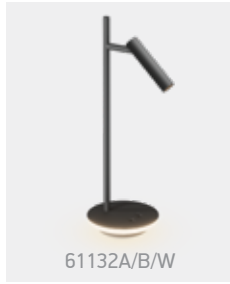

61132A/B/W