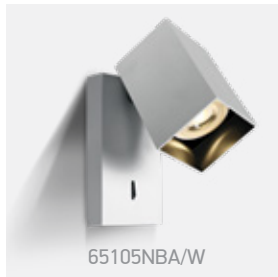

65105NBA/W