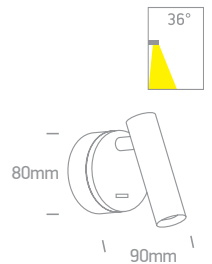

65738 | 3W | LED | Aluminium

With ON/OFF Switch.