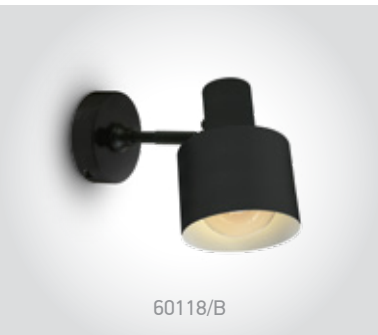

IP20

60118 | 10W | E27 | Steel