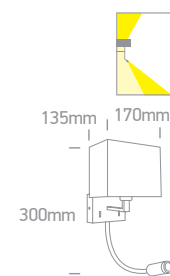

IP20

Order Code	Colour	Light Colour	CCT (K)	Watts	Lumen (lm)	Input	Class		Notes
61120/B/W	Black	Warm white	3000K	3W LED + 12W E27	150lm	230V		4	Complete with 500mA driver
61122/C/W	Chrome	Warm white	3000K	3W LED + 8W E14	150lm	230V		4	Complete with 500mA driver