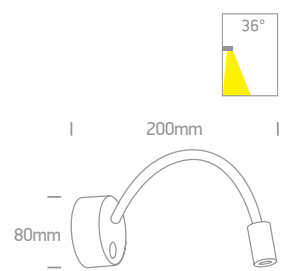

## Reading Spots Aluminium

65738A | 3W | LED | Aluminium

With ON/OFF Switch.

65744 | 3W | COB LED | Aluminium

With USB charger and ON/OFF Switch.

Order Code	Colour	Reflector	Light Colour	CCT (K)	Watts	Lumen (lm)	Beam Angle	Input	Class	📦	Notes
65738A/W/W	White	-	Warm white	3000K	3W	160lm	36°	230V	⌚	24	Complete with 700mA driver
65738A/B/W	Black	-	Warm white	3000K	3W	160lm	36°	230V	⌚	24	Complete with 700mA driver
65744/B/W	Black	Brass	Warm white	3000K	3W	150lm	36°	230V	⌚	12	Complete with 700mA driver