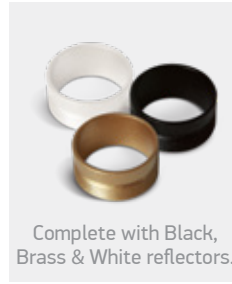

**61132A** | 3W + 6W Base light | SMD LED | Metal + aluminium

EU Plug / With 2 x ON/OFF Switches.

IP20

61132A/B/W

Complete with Black, Brass & White reflectors.

61132B/W/W

**61132B** | 3W + 8W Base light | LED | Metal + aluminium