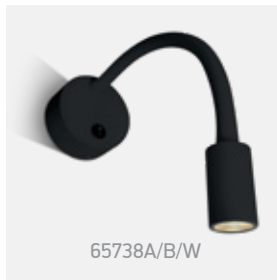

# Reading Spots Aluminium

65738/W/W

65738 | 3W | LED | Aluminium

With ON/OFF Switch.

65738/B/W

65738 | 3W | LED | Aluminium

With ON/OFF Switch.

65738/AL/W

65738 | 3W | LED | Aluminium

With ON/OFF Switch.

65738/BBS/W

65738 | 3W | LED | Aluminium

With ON/OFF Switch.

Order Code	Colour	Reflector	Light Colour	CCT (K)	Watts	Lumen (lm)	Beam Angle	Input	Class	Box	Notes
65738/W/W	White	Black	Warm white	3000K	3W	160lm	36°	230V	⊕	24	Complete with 700mA driver
65738/B/W	Black	Black	Warm white	3000K	3W	160lm	36°	230V	⊕	24	Complete with 700mA driver
65738/AL/W	Aluminium	Black	Warm white	3000K	3W	160lm	36°	230V	⊕	24	Complete with 700mA driver
65738/BBS/W	Brushed brass	Black	Warm white	3000K	3W	160lm	36°	230V	⊕	24	Complete with 700mA driver

## Reading Spots Aluminium

65738A | 3W | LED | Aluminium

With ON/OFF Switch.

65744 | 3W | COB LED | Aluminium

With USB charger and ON/OFF Switch.

Order Code	Colour	Reflector	Light Colour	CCT (K)	Watts	Lumen (lm)	Beam Angle	Input	Class	📦	Notes
65738A/W/W	White	-	Warm white	3000K	3W	160lm	36°	230V	⌚	24	Complete with 700mA driver
65738A/B/W	Black	-	Warm white	3000K	3W	160lm	36°	230V	⌚	24	Complete with 700mA driver
65744/B/W	Black	Brass	Warm white	3000K	3W	150lm	36°	230V	⌚	12	Complete with 700mA driver