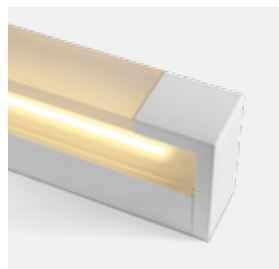

38120D | 20W | SMD 2835 | Aluminium + acrylic

LED BUILT IN
80 CRI
2 YEAR
new
IP44