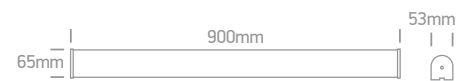

# The Mirror LED Aluminium + PC

**38115C** | 15W | SMD 2835 | Aluminium + PC

IP44

**38120C** | 20W | SMD 2835 | Aluminium + PC

IP44

**38114M** | 15W | SMD 2835 | Aluminium + PC

IP44

Order Code	Colour	Light Colour	CCT (K)	Watts	Lumen (lm)	Input	Class		Notes
<b>38115C/C</b>	Chrome	Cool white	4000K	15W	1300lm	230V		10	Complete with 350mA driver
<b>38115C/W</b>	Chrome	Warm white	3000K	15W	1300lm	230V		10	Complete with 350mA driver
<b>38120C/C</b>	Chrome	Cool white	4000K	20W	1700lm	230V		10	Complete with 500mA driver
<b>38120C/W</b>	Chrome	Warm white	3000K	20W	1700lm	230V		10	Complete with 500mA driver
<b>38114M/C</b>	Chrome	Cool white	4000K	15W	1200lm	230V		12	Complete with 130mA driver
<b>38114M/W</b>	Chrome	Warm white	3000K	15W	1200lm	230V		12	Complete with 130mA driver
<b>38114M/EW</b>	Chrome	Extra warm white	2700K	15W	1200lm	230V		12	Complete with 130mA driver