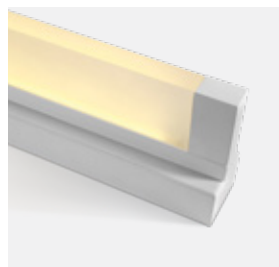

Order Code	Colour	Light Colour	CCT (K)	Watts	Lumen (lm)	Input	Class		Notes
38114R/W/W	White	Warm white	3000K	14W	1000lm	230V		10	Complete with 600mA driver
38120R/W/W	White	Warm white	3000K	20W	1400lm	230V		6	Complete with 600mA driver
38120D/W/W	White	Warm white	3000K	20W	1600lm	230V		6	Complete with 600mA driver