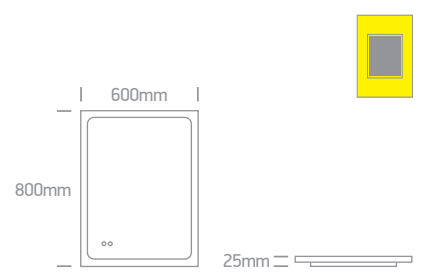

Order Code	Light Colour	CCT (K)	Watts	Lumen (lm)	Input	Class	Notes
60208	CCT V	3000K - 6500K	20W LED / 16W DEFOG	1600lm	230V	□	1 Complete with dimmable driver
60208A	CCT V	3000K - 6500K	20W LED / 16W DEFOG	1600lm	230V	□	1 Complete with dimmable driver