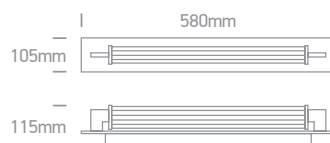

Order Code	Colour	Light Colour	CCT (K)	Watts	Lumen (lm)	Input	Class		Notes
38118N/C/W	Chrome	Warm white	3000K	18W	1225lm	230V	⊕	6	Complete with 500mA driver
38118N/BBS/W	Brushed brass	Warm white	3000K	18W	1225lm	230V	⊕	6	Complete with 500mA driver