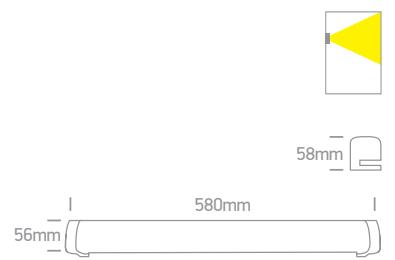

## The Mirror LED Range

**38115D** | 15W | SMD 2835 | Clip on mirror | Plastic

Can be installed on walls, mirrors & cabinets.

IP44

**38116P** | 16W | SMD 2835 | Aluminium + PC

IP44

Order Code	Colour	Light Colour	CCT (K)	Watts	Lumen (lm)	Input	Class	⚡	📦	Notes
38115D/C	Chrome	Cool white	4000K	15W	1500lm	230V	□	100cm	25	Complete with 150mA driver
38116P/C	Chrome	Cool white	4000K	16W	1280lm	230V	□	-	12	Complete with 120mA driver
38116P/W	Chrome	Warm white	3000K	16W	1280lm	230V	□	-	12	Complete with 120mA driver

# The Mirror 60cm Range

For T8 LED Tubes

38114DE/C

38114EE/C

**38114DE** | T8 LED 60cm | Aluminium + acrylic

Use 9009L lamp.

**38114EE** | T8 LED 60cm | Aluminium + acrylic

Use 9009L lamp.