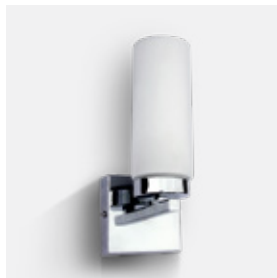

60106A | 2x40W | E14 | Metal + glass

IP44