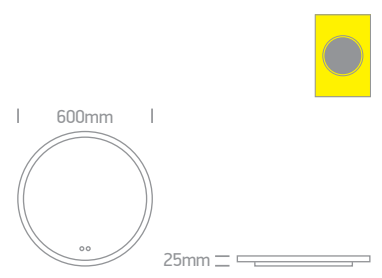

60208A | 20W LED / 16W DEFOG | Dimmable | Glass + aluminium frame