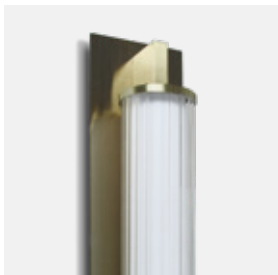

Order Code	Colour	Light Colour	CCT (K)	Watts	Lumen (lm)	Input	Class		Notes
38118N/C/W	Chrome	Warm white	3000K	18W	1225lm	230V	⊕	6	Complete with 500mA driver
38118N/BBS/W	Brushed brass	Warm white	3000K	18W	1225lm	230V	⊕	6	Complete with 500mA driver