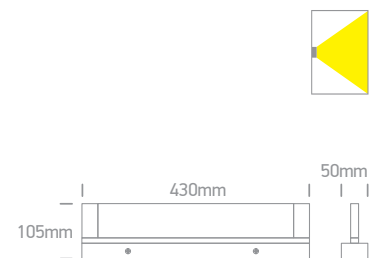

Order Code	Colour	Light Colour	CCT (K)	Watts	Lumen (lm)	Input	Class		Notes
38114R/W/W	White	Warm white	3000K	14W	1000lm	230V		10	Complete with 600mA driver
38120R/W/W	White	Warm white	3000K	20W	1400lm	230V		6	Complete with 600mA driver
38120D/W/W	White	Warm white	3000K	20W	1600lm	230V		6	Complete with 600mA driver