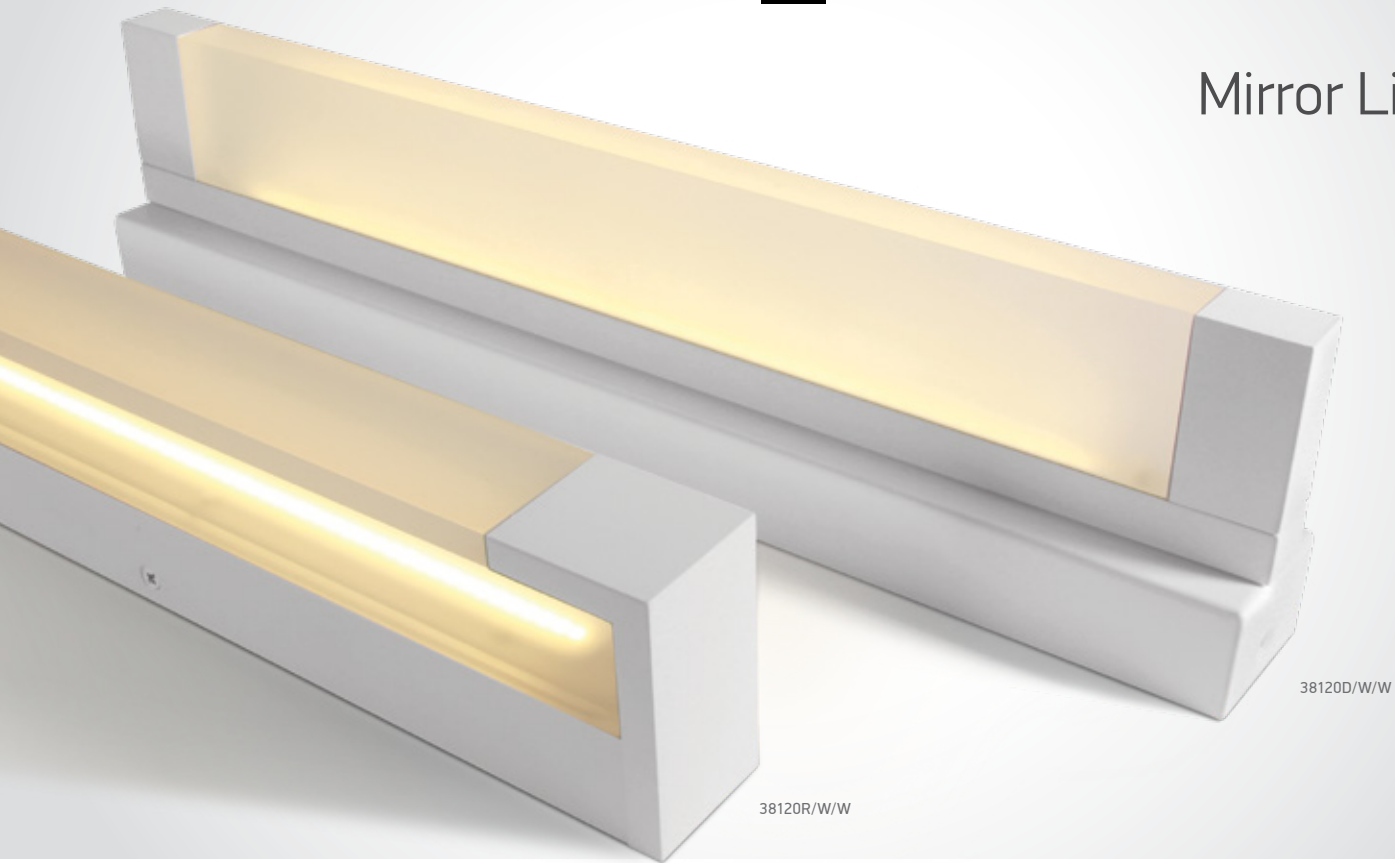

Mirror Lights

38114R | 14W | SMD 2835 | Aluminium + acrylic

LED BUILT IN
80 CRI
2 YEAR
new
IP44