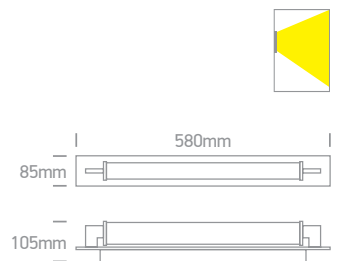

## Classic Mirror Lights

38118K | 18W | SMD 2835 | Aluminium + glass

LED BUILT IN  
80 CRI  
CE  
2 YEAR

IP44

Order Code	Colour	Light Colour	CCT (K)	Watts	Lumen (lm)	Input	Class	Notes
38118K/C/C	Chrome	Cool white	4000K	18W	1225lm	230V	⊕	Complete with 700mA driver
38118K/MC/C	Brushed chrome	Cool white	4000K	18W	1225lm	230V	⊕	Complete with 500mA driver