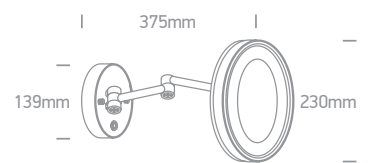

# Mirrors

**61126** | 7W | SMD 2835 | Touch switch | ABS + glass

Rechargeable USB socket.

Charging time: 3Hrs

IP20

**60204** | 7W | SMD LED | Die cast + Mirror

IP44

Order Code	Colour	Light Colour	CCT (K)	Watts	Lumen (lm)	Input	Class	⊞	Notes
<b>61126/W</b>	White	CCT V	3000K - 4000K - 6000K	7W	-	-	⊞	20	1x1500mAh lithium battery
<b>60204/C</b>	Chrome	Cool white	4000K	7W	490lm	100-240V	⊞	6	Complete with driver