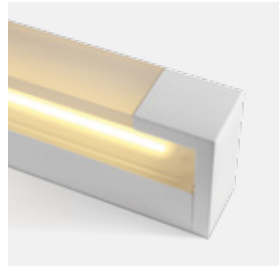

38120R | 20W | SMD 2835 | Aluminium + acrylic

LED BUILT IN
80 CRI
2 YEAR
new
IP44