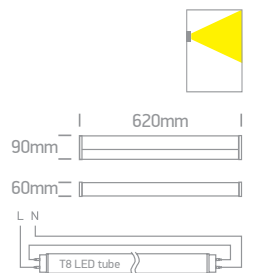

## The Mirror LED Range

**38115D** | 15W | SMD 2835 | Clip on mirror | Plastic

Can be installed on walls, mirrors & cabinets.

IP44

**38116P** | 16W | SMD 2835 | Aluminium + PC

IP44

Order Code	Colour	Light Colour	CCT (K)	Watts	Lumen (lm)	Input	Class	⚡	📦	Notes
38115D/C	Chrome	Cool white	4000K	15W	1500lm	230V	□	100cm	25	Complete with 150mA driver
38116P/C	Chrome	Cool white	4000K	16W	1280lm	230V	□	-	12	Complete with 120mA driver
38116P/W	Chrome	Warm white	3000K	16W	1280lm	230V	□	-	12	Complete with 120mA driver

# The Mirror 60cm Range

For T8 LED Tubes

38114DE/C

38114EE/C

**38114DE** | T8 LED 60cm | Aluminium + acrylic

Use 9009L lamp.

**38114EE** | T8 LED 60cm | Aluminium + acrylic

Use 9009L lamp.