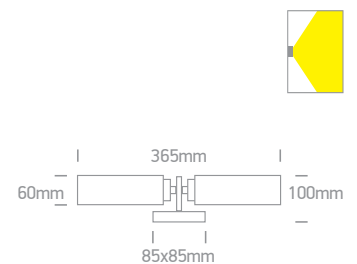

# Mirror Lights

**38110BD** | 10W | SMD 2835 | PC

IP20  
**offer**

**60106** | 40W | E14 | Metal + glass

IP44

**60106A** | 2x40W | E14 | Metal + glass

IP44

Order Code	Colour	Light Colour	CCT (K)	Watts	Lumen (lm)	Input	Class			Notes
<b>38110BD</b>	White	CCT V	2700K - 6500K	10W	700lm	230V		150cm	20	Complete with dimmable driver
<b>60106/C</b>	Chrome	-	-	40W	-	100-240V		-	10	-
<b>60106A/C</b>	Chrome	-	-	2x40W	-	100-240V		-	10	-