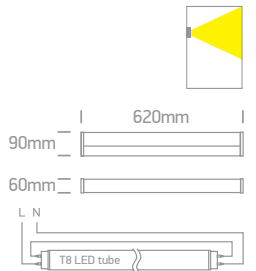

## The Mirror LED Range

**38115D** | 15W | SMD 2835 | Clip on mirror | Plastic

Can be installed on walls, mirrors & cabinets.

IP44

**38116P** | 16W | SMD 2835 | Aluminium + PC

IP44

Order Code	Colour	Light Colour	CCT (K)	Watts	Lumen (lm)	Input	Class	⚡	📦	Notes
38115D/C	Chrome	Cool white	4000K	15W	1500lm	230V	□	100cm	25	Complete with 150mA driver
38116P/C	Chrome	Cool white	4000K	16W	1280lm	230V	□	-	12	Complete with 120mA driver
38116P/W	Chrome	Warm white	3000K	16W	1280lm	230V	□	-	12	Complete with 120mA driver

# The Mirror 60cm Range

For T8 LED Tubes

38114DE/C

38114EE/C

**38114DE** | T8 LED 60cm | Aluminium + acrylic

Use 9009L lamp.

**38114EE** | T8 LED 60cm | Aluminium + acrylic

Use 9009L lamp.