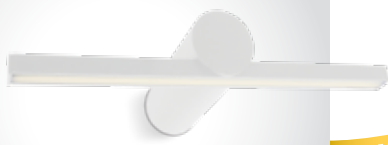

38108N/W/W

new
IP44

38114N | 14W | SMD 2835 | Aluminium + PC