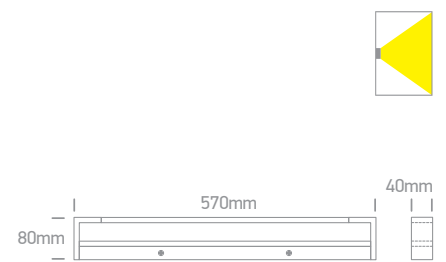

38120D | 20W | SMD 2835 | Aluminium + acrylic

LED BUILT IN
80 CRI
2 YEAR
new
IP44