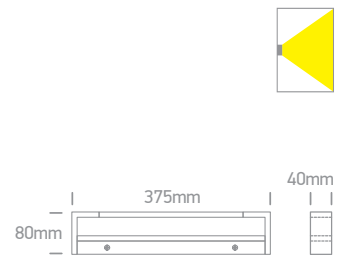

38120R | 20W | SMD 2835 | Aluminium + acrylic

LED BUILT IN
80 CRI
2 YEAR
new
IP44