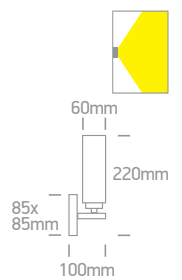

## Classic Mirror Lights

38118K | 18W | SMD 2835 | Aluminium + glass

LED BUILT IN  
80 CRI  
CE  
2 YEAR

IP44

Order Code	Colour	Light Colour	CCT (K)	Watts	Lumen (lm)	Input	Class	Notes
38118K/C/C	Chrome	Cool white	4000K	18W	1225lm	230V	⊕	Complete with 700mA driver
38118K/MC/C	Brushed chrome	Cool white	4000K	18W	1225lm	230V	⊕	Complete with 500mA driver

## The Mirror LED Range

**38115D** | 15W | SMD 2835 | Clip on mirror | Plastic

Can be installed on walls, mirrors & cabinets.

IP44

**38116P** | 16W | SMD 2835 | Aluminium + PC

IP44

Order Code	Colour	Light Colour	CCT (K)	Watts	Lumen (lm)	Input	Class	⚡	📦	Notes
38115D/C	Chrome	Cool white	4000K	15W	1500lm	230V	□	100cm	25	Complete with 150mA driver
38116P/C	Chrome	Cool white	4000K	16W	1280lm	230V	□	-	12	Complete with 120mA driver
38116P/W	Chrome	Warm white	3000K	16W	1280lm	230V	□	-	12	Complete with 120mA driver

# The Mirror 60cm Range

For T8 LED Tubes

38114DE/C

38114EE/C

**38114DE** | T8 LED 60cm | Aluminium + acrylic

Use 9009L lamp.

**38114EE** | T8 LED 60cm | Aluminium + acrylic

Use 9009L lamp.

# Mirror Lights

**38110BD** | 10W | SMD 2835 | PC

IP20  
**offer**

**60106** | 40W | E14 | Metal + glass

IP44

**60106A** | 2x40W | E14 | Metal + glass

IP44

Order Code	Colour	Light Colour	CCT (K)	Watts	Lumen (lm)	Input	Class			Notes
<b>38110BD</b>	White	CCT V	2700K - 6500K	10W	700lm	230V		150cm	20	Complete with dimmable driver
<b>60106/C</b>	Chrome	-	-	40W	-	100-240V		-	10	-
<b>60106A/C</b>	Chrome	-	-	2x40W	-	100-240V		-	10	-