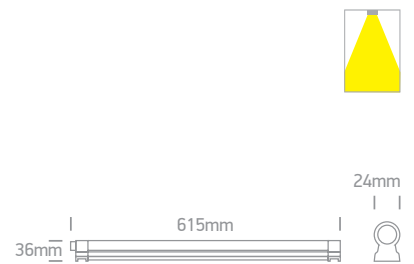

60106 | 40W | E14 | Metal + glass

IP44