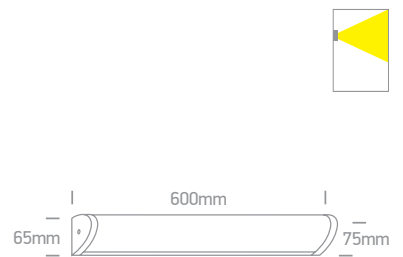

## The Mirror LED Range

**38115D** | 15W | SMD 2835 | Clip on mirror | Plastic

Can be installed on walls, mirrors & cabinets.

IP44

**38116P** | 16W | SMD 2835 | Aluminium + PC

IP44

Order Code	Colour	Light Colour	CCT (K)	Watts	Lumen (lm)	Input	Class	⚡	📦	Notes
38115D/C	Chrome	Cool white	4000K	15W	1500lm	230V	□	100cm	25	Complete with 150mA driver
38116P/C	Chrome	Cool white	4000K	16W	1280lm	230V	□	-	12	Complete with 120mA driver
38116P/W	Chrome	Warm white	3000K	16W	1280lm	230V	□	-	12	Complete with 120mA driver

# The Mirror 60cm Range

For T8 LED Tubes

38114DE/C

38114EE/C

**38114DE** | T8 LED 60cm | Aluminium + acrylic

Use 9009L lamp.

**38114EE** | T8 LED 60cm | Aluminium + acrylic

Use 9009L lamp.