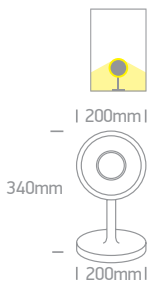

Mirrors

61126 | 7W | SMD 2835 | Touch switch | ABS + glass

Rechargeable USB socket.

Charging time: 3Hrs

IP20

60204 | 7W | SMD LED | Die cast + Mirror

IP44

Order Code	Colour	Light Colour	CCT (K)	Watts	Lumen (lm)	Input	Class	⊞	Notes
61126/W	White	CCT V	3000K - 4000K - 6000K	7W	-	-	⊞	20	1x1500mAh lithium battery
60204/C	Chrome	Cool white	4000K	7W	490lm	100-240V	⊞	6	Complete with driver