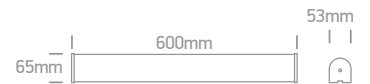

The Mirror LED Aluminium + PC

38115C | 15W | SMD 2835 | Aluminium + PC

IP44

38120C | 20W | SMD 2835 | Aluminium + PC

IP44

38114M | 15W | SMD 2835 | Aluminium + PC

IP44

Order Code	Colour	Light Colour	CCT (K)	Watts	Lumen (lm)	Input	Class		Notes
38115C/C	Chrome	Cool white	4000K	15W	1300lm	230V		10	Complete with 350mA driver
38115C/W	Chrome	Warm white	3000K	15W	1300lm	230V		10	Complete with 350mA driver
38120C/C	Chrome	Cool white	4000K	20W	1700lm	230V		10	Complete with 500mA driver
38120C/W	Chrome	Warm white	3000K	20W	1700lm	230V		10	Complete with 500mA driver
38114M/C	Chrome	Cool white	4000K	15W	1200lm	230V		12	Complete with 130mA driver
38114M/W	Chrome	Warm white	3000K	15W	1200lm	230V		12	Complete with 130mA driver
38114M/EW	Chrome	Extra warm white	2700K	15W	1200lm	230V		12	Complete with 130mA driver