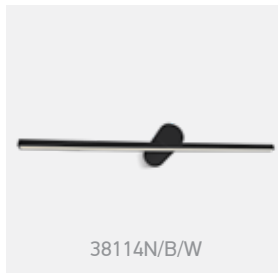

new
IP44

38114N | 14W | SMD 2835 | Aluminium + PC

38114N/W/W