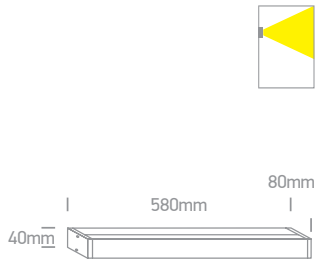

IP44

Order Code	Colour	Light Colour	CCT (K)	Watts	Lumen (lm)	Input	Class	⊞	Notes
38114EL/C	Chrome	Cool white	4000K	23W	1650lm	230V	⊞	8	Complete with 700mA driver
38114EL/W	Chrome	Warm white	3000K	23W	1650lm	230V	⊞	8	Complete with 700mA driver