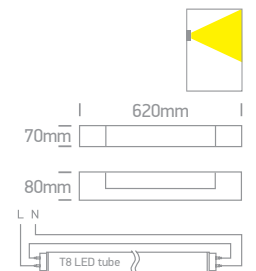

Order Code	Colour	Input	Class		Notes
38114DE/C	Chrome	100-240V		6	Only suitable for T8 LED tubes
38114EE/C	Chrome	100-240V		6	Only suitable for T8 LED tubes
38114GE/C	Chrome	100-240V		6	Only suitable for T8 LED tubes