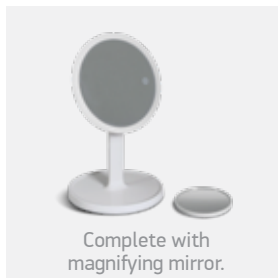

Mirrors

61126 | 7W | SMD 2835 | Touch switch | ABS + glass

Rechargeable USB socket.

Charging time: 3Hrs

IP20

60204 | 7W | SMD LED | Die cast + Mirror

IP44

Order Code	Colour	Light Colour	CCT (K)	Watts	Lumen (lm)	Input	Class	⊞	Notes
61126/W	White	CCT V	3000K - 4000K - 6000K	7W	-	-	⊞	20	1x1500mAh lithium battery
60204/C	Chrome	Cool white	4000K	7W	490lm	100-240V	⊞	6	Complete with driver