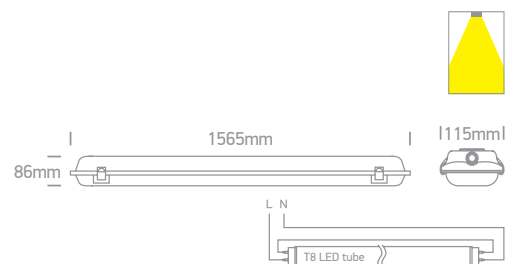

## The IP65 Range For T8 LED Tubes Double

**38218E** | 2xT8 LED 60cm | PC + PC

IP65

**38236E** | 2xT8 LED 120cm | PC + PC

IP65

**38258E** | 2xT8 LED 150cm | PC + PC

IP65

Order Code	Colour	Input	Class	📦	Notes
38218E	Grey	100-240V	⊕	9	Only suitable for T8 LED tubes
38236E	Grey	100-240V	⊕	6	Only suitable for T8 LED tubes
38258E	Grey	100-240V	⊕	6	Only suitable for T8 LED tubes