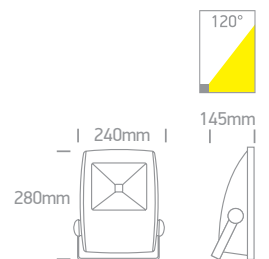

Order Code	Colour	Light Colour	CCT (K)	Watts	Lumen (lm)	Beam Angle	Input	Class	⚡	📦	Notes
7020/G/5	Grey	-	-	150W	-	-	230V	⊕	-	8	-
7030/AN/C	Anthracite	Cool white	4000K	8x1W	600lm	20°	230V	⊕	-	12	Complete with driver
7022/G/D	Grey	Daylight	6000K	15x1W	1125lm	40°	100-240V	⊕	200cm	4	Complete with driver
7040/G/D	Grey	Daylight	6000K	30W	2100lm	120°	100-240V	⊕	100cm	5	Complete with driver