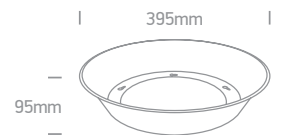

050114HB | Reflector for 63200N | Aluminium