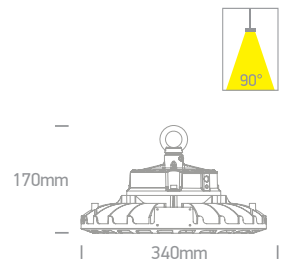

The Industrial IP65 LED UFO Range

Aluminium

63200N | 200W | SMD 2835 | Dimmable | Aluminium

IP65

050114GB | Diffuser for 63200N | PC

050114HB | Reflector for 63200N | Aluminium

050114FA | Reflector for 63200N | Aluminium

Order Code	Colour	Light Colour	CCT (K)	Watts	Lumen (lm)	Beam Angle	Input	Class	⚡	📦	Notes
63200N/C	Black	Cool white	4000K	200W	26000lm	90°	230V	⊕	150cm	1	Complete with 800mA dimmable driver