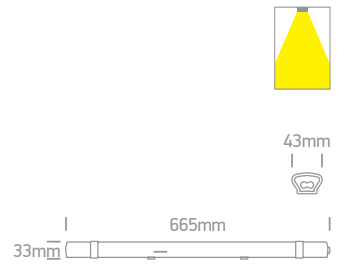

## Single

**38118LC** | 18W | SMD 2835 | Connectable | PC

Supermarket linear range.

IP65

**38136LC** | 36W | SMD 2835 | Connectable | PC

Supermarket linear range.

IP65

**38145LC** | 45W | SMD 2835 | Connectable | PC