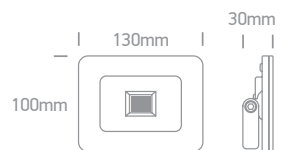

7028AG | 10W | SMD 3030 | Die cast + tempered glass

LED BUILT IN 80 CRI ADJUSTABLE

IP65 offer

CE 2 YEAR

Order Code	Colour	Light Colour	CCT (K)	Watts	Lumen (lm)	Beam Angle	Input	Class	⏏	📦	Notes
7028AG/W/C	White	Cool white	4000K	10W	800lm	100°	230V	⊕	50cm	20	AC LED
7028AG/B/C	Black	Cool white	4000K	10W	800lm	100°	230V	⊕	50cm	20	AC LED