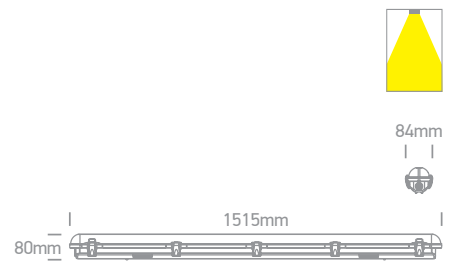

Order Code	Colour	Light Colour	CCT (K)	Watts	Lumen (lm)	Input	Class	Battery Duration		Notes
38118M/C	Grey	Cool white	4000K	15W	1500lm	230V		-	12	Complete with 350mA driver
38136ME/C	Grey	Cool white	4000K	30W	3000lm	230V		3Hrs	9	Supplied with battery
38158M/C	Grey	Cool white	4000K	40W	4000lm	230V		-	9	Complete with 700mA driver