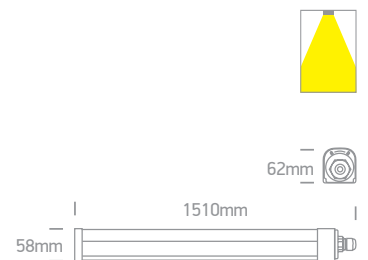

Order Code	Colour	Light Colour	CCT (K)	Watts	Lumen (lm)	Input	Class	Box	Notes
38115LB/C	White	Cool white	4000K	15W	1725lm	230V	□	15	Complete with 140mA driver
38130LB/C	White	Cool white	4000K	30W	3450lm	230V	□	12	Complete with 230mA driver
38150LB/C	White	Cool white	4000K	50W	5750lm	230V	□	9	Complete with 300mA driver