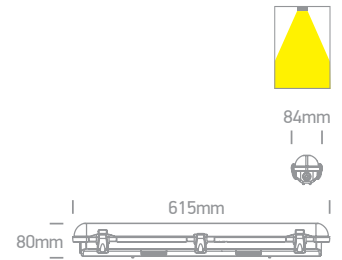

38136ME | 30W | SMD 2835 | Emergency 3Hrs Maintained | PC + opal PC diffuser

IP65