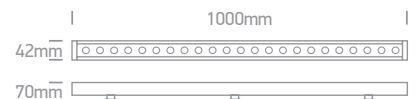

Order Code	Colour	Light Colour	CCT (K)	Watts	Lumen (lm)	Beam Angle	Input	Class	Ⓢ	📦	Notes
7055B/RGB	Grey	RGB	-	24x1,5W	-	30°	24V DC	Ⓢ	100cm	12	Requires 24V DC driver