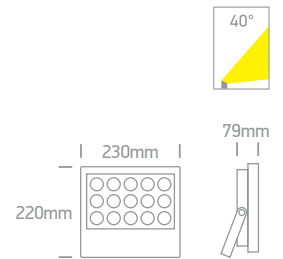

7040 | 30W | COB LED | Die cast