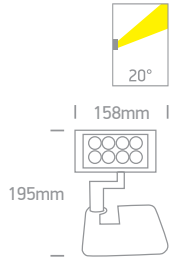

7022 | 15x1W | LED | Die cast