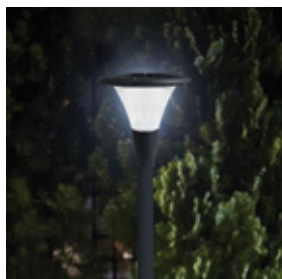

## The LED Park Lantern Die cast

70110 | 60W | LED | Die cast

IP66<sup>°</sup>

70105 | 50W | COB LED | Die cast

IP65<sup>°</sup>

Order Code	Colour	Light Colour	CCT (K)	Watts	Lumen (lm)	Beam Angle	Input	Class			Notes
70110/AN/C	Anthracite	Cool white	4000K	60W	4500lm	Assymetric	100-240V		100cm	1	Complete with driver
70105/AN/C	Anthracite	Cool white	4000K	50W	4000lm	60°	100-240V		500cm	1	Complete with driver