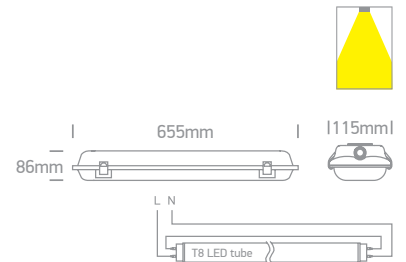

## The IP65 Range For T8 LED Tubes Double

**38218E** | 2xT8 LED 60cm | PC + PC

IP65

**38236E** | 2xT8 LED 120cm | PC + PC

IP65

**38258E** | 2xT8 LED 150cm | PC + PC

IP65

Order Code	Colour	Input	Class	📦	Notes
38218E	Grey	100-240V	⊕	9	Only suitable for T8 LED tubes
38236E	Grey	100-240V	⊕	6	Only suitable for T8 LED tubes
38258E	Grey	100-240V	⊕	6	Only suitable for T8 LED tubes