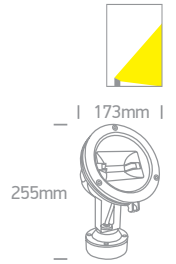

7030 | 8x1W | LED | Die cast