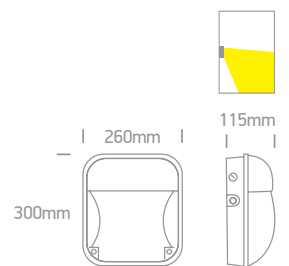

Order Code	Colour	Light Colour	CCT (K)	Watts	Lumen (lm)	Input	Class	⊞	Notes
7056A/C	Black	Cool white	4000K	50W	4250lm	230V	⊞	6	Complete with driver