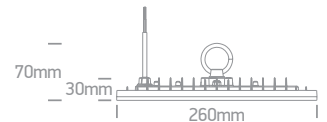

one

The Industrial IP65 AC LED UFO Aluminium

63100NA | 100W | SMD 2835 | AC LED | Aluminium

LED BUILT IN
80 CRI
CE
2 YEAR

IP65

63150NA | 150W | SMD 2835 | AC LED | Aluminium

LED BUILT IN
80 CRI
CE
2 YEAR

IP65

63200NA | 200W | SMD 2835 | AC LED | Aluminium

LED BUILT IN
80 CRI
CE
2 YEAR

IP65

Order Code	Colour	Light Colour	CCT (K)	Watts	Lumen (lm)	Beam Angle	Input	Class	⏏	📦	Notes
63100NA/C	Black	Cool white	4000K	100W	10000lm	90°	230V	⚡	150cm	10	AC LED
63150NA/C	Black	Cool white	4000K	150W	15000lm	90°	230V	⚡	150cm	10	AC LED
63200NA/C	Black	Cool white	4000K	200W	20000lm	90°	230V	⚡	150cm	10	AC LED