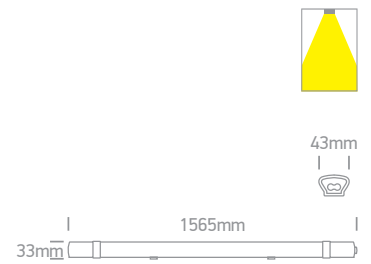

Order Code	Colour	Light Colour	CCT (K)	Watts	Lumen (lm)	Input	Class			Notes
38118LC/C	White	Cool white	4000K	18W	1550lm	100-240V		50cm	20	Complete with driver
38118LC/W	White	Warm white	3000K	18W	1500lm	100-240V		50cm	20	Complete with driver
38136LC/C	White	Cool white	4000K	36W	3100lm	100-240V		50cm	20	Complete with driver
38136LC/W	White	Warm white	3000K	36W	3000lm	100-240V		50cm	20	Complete with driver
38145LC/C	White	Cool white	4000K	45W	4000lm	100-240V		50cm	20	Complete with driver