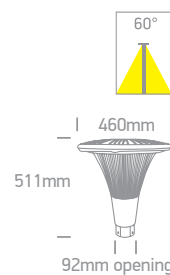

## The LED Park Lantern Die cast

70110 | 60W | LED | Die cast

IP66<sup>°</sup>

70105 | 50W | COB LED | Die cast

IP65<sup>°</sup>

Order Code	Colour	Light Colour	CCT (K)	Watts	Lumen (lm)	Beam Angle	Input	Class			Notes
70110/AN/C	Anthracite	Cool white	4000K	60W	4500lm	Assymetric	100-240V		100cm	1	Complete with driver
70105/AN/C	Anthracite	Cool white	4000K	50W	4000lm	60°	100-240V		500cm	1	Complete with driver