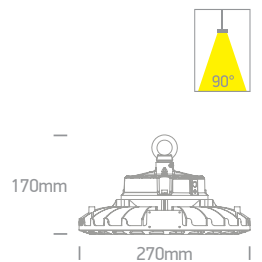

050114HA | Reflector for 63100N & 63150N | Aluminium