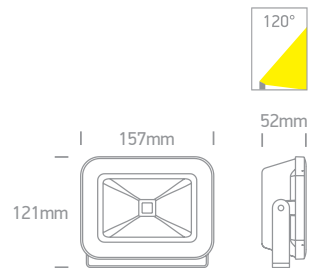

## The COB LED Slim Floodlights

7028A | 10W | COB LED | Die cast

IP65  
offer

LED BUILT IN  
70 CRI  
3 YEAR

Order Code	Colour	Light Colour	CCT (K)	Watts	Lumen (lm)	Beam Angle	Input	Class			Notes
7028A/AN/C	Anthracite	Cool white	4000K	10W	700lm	120°	100-240V		100cm	20	Complete with driver
7028A/AN/W	Anthracite	Warm white	3000K	10W	700lm	120°	100-240V		100cm	30	Complete with driver