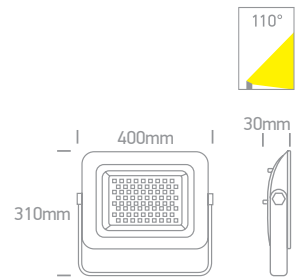

7028CF/B/D

7028CF | 250W | SMD 2835 | Die cast + tempered glass

LED BUILT IN

80 CRI

ADJUSTABLE

CE

2 YEAR

IP65