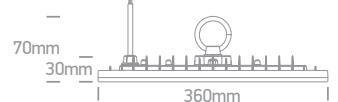

IP65

Order Code	Colour	Light Colour	CCT (K)	Watts	Lumen (lm)	Beam Angle	Input	Class	⏏	📦	Notes
63100NA/C	Black	Cool white	4000K	100W	10000lm	90°	230V	⚡	150cm	10	AC LED
63150NA/C	Black	Cool white	4000K	150W	15000lm	90°	230V	⚡	150cm	10	AC LED
63200NA/C	Black	Cool white	4000K	200W	20000lm	90°	230V	⚡	150cm	10	AC LED