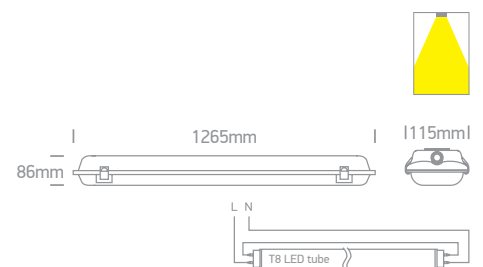

## The IP65 Range For T8 LED Tubes Double

**38218E** | 2xT8 LED 60cm | PC + PC

IP65

**38236E** | 2xT8 LED 120cm | PC + PC

IP65

**38258E** | 2xT8 LED 150cm | PC + PC

IP65

Order Code	Colour	Input	Class	📦	Notes
38218E	Grey	100-240V	⊕	9	Only suitable for T8 LED tubes
38236E	Grey	100-240V	⊕	6	Only suitable for T8 LED tubes
38258E	Grey	100-240V	⊕	6	Only suitable for T8 LED tubes