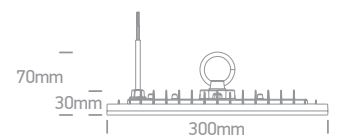

one

The Industrial IP65 AC LED UFO Aluminium

63100NA | 100W | SMD 2835 | AC LED | Aluminium

LED BUILT IN
80 CRI
CE
2 YEAR

IP65

63150NA | 150W | SMD 2835 | AC LED | Aluminium

LED BUILT IN
80 CRI
CE
2 YEAR

IP65

63200NA | 200W | SMD 2835 | AC LED | Aluminium

LED BUILT IN
80 CRI
CE
2 YEAR

IP65

Order Code	Colour	Light Colour	CCT (K)	Watts	Lumen (lm)	Beam Angle	Input	Class	⏏	📦	Notes
63100NA/C	Black	Cool white	4000K	100W	10000lm	90°	230V	⚡	150cm	10	AC LED
63150NA/C	Black	Cool white	4000K	150W	15000lm	90°	230V	⚡	150cm	10	AC LED
63200NA/C	Black	Cool white	4000K	200W	20000lm	90°	230V	⚡	150cm	10	AC LED