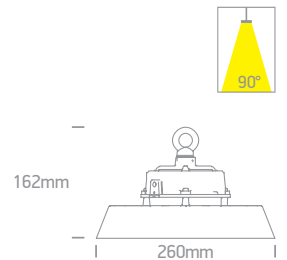

63150N | 90W / 120W / 150W | SMD 2835 | Aluminium + PC

new
IP65