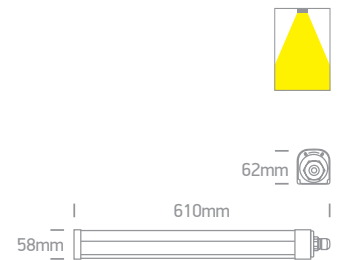

# The IP66 Industrial LED Range

**38115LB** | 15W | SMD 2835 | PC

IP66

Complete with 2pcs fixing clips.

**38130LB** | 30W | SMD 2835 | PC

IP66

Complete with 3pcs fixing clips.

**38150LB** | 50W | SMD 2835 | PC