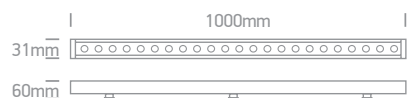

# The LED Wall Washers Single Colour

**7055A** | 12x1W | LED | Aluminium

Connect maximum 10pcs.

**7055B** | 24x1W | LED | Aluminium

Connect maximum 5pcs.

Order Code	Colour	Light Colour	CCT (K)	Watts	Lumen (lm)	Beam Angle	Input	Class			Notes
<b>7055A/C</b>	Grey	Cool white	4000K	12x1W	850lm	60°x20°	24V DC		100cm	12	Requires 24V DC driver
<b>7055A/W</b>	Grey	Warm white	3000K	12x1W	850lm	60°x20°	24V DC		100cm	12	Requires 24V DC driver
<b>7055B/C</b>	Grey	Cool white	4000K	24x1W	1700lm	60°x20°	24V DC		100cm	12	Requires 24V DC driver
<b>7055B/W</b>	Grey	Warm white	3000K	24x1W	1700lm	60°x20°	24V DC		100cm	12	Requires 24V DC driver