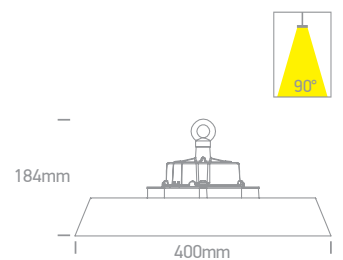

Order Code	Colour	Light Colour	CCT (K)	Watts	Lumen (lm)	Beam Angle	Input	Class			Notes
63150NL/C	Black	Cool white	4000K	150W	22500lm	90°	230V		150cm	1	Complete with DALI 2 driver
63240NL/C	Black	Cool white	4000K	240W	36000lm	90°	230V		150cm	1	Complete with DALI 2 driver