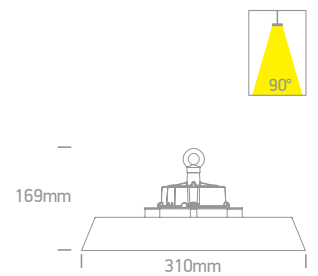

63240NL | 240W | SMD 2835 | DALI | Aluminium + PC

LED BUILT IN

80 CRI

5 YEAR

new
IP65