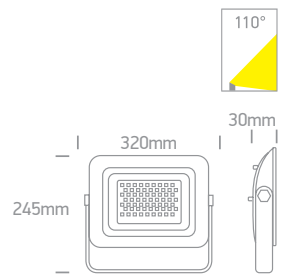

7028CE | 150W | SMD 2835 | Die cast + tempered glass

LED BUILT IN

80 CRI

ADJUSTABLE

CE

2 YEAR

IP65