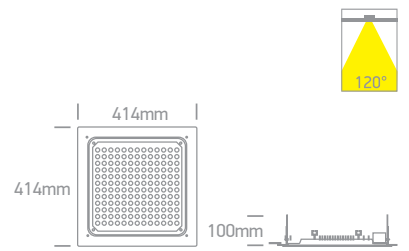

Ideal for petrol stations, showrooms & warehouses.

Order Code	Colour	Light Colour	CCT (K)	Watts	Lumen (lm)	Beam Angle	Input	Class	⊥	↕	📦	Notes
7058A/W/V	White	CCT V	3000K-4000K-5000K	36W-60W-90W-120W	18000lm@120W	120°	230V	⊕	-	-	1	Complete with PV driver
7058/W/D	White	Daylight	6000K	120W	10800lm	120°	100-240V	⊕	-	-	1	Complete with driver
7058R/W/C	White	Cool white	4000K	120W	10200lm	120°	100-240V	⊕	380x380mm	130mm	1	Complete with driver