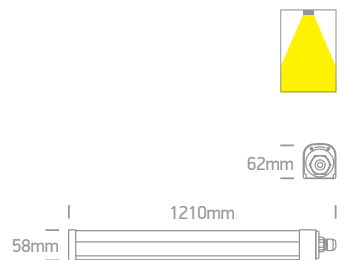

# The IP66 Industrial LED Range

**38115LB** | 15W | SMD 2835 | PC

IP66

Complete with 2pcs fixing clips.

**38130LB** | 30W | SMD 2835 | PC

IP66

Complete with 3pcs fixing clips.

**38150LB** | 50W | SMD 2835 | PC