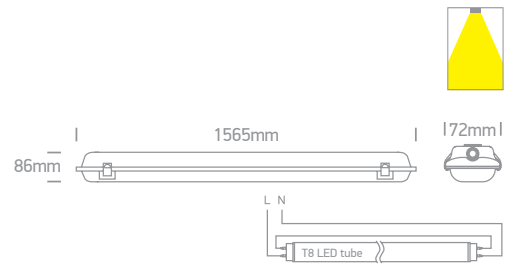

Order Code	Colour	Input	Class		Notes
38118E	Grey	100-240V		15	Only suitable for T8 LED tubes
38136E	Grey	100-240V		9	Only suitable for T8 LED tubes
38158E	Grey	100-240V		9	Only suitable for T8 LED tubes