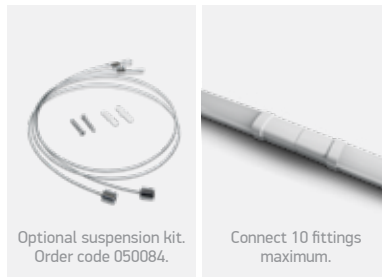

Order Code	Colour	Light Colour	CCT (K)	Watts	Lumen (lm)	Input	Class			Notes
38118LC/C	White	Cool white	4000K	18W	1550lm	100-240V		50cm	20	Complete with driver
38118LC/W	White	Warm white	3000K	18W	1500lm	100-240V		50cm	20	Complete with driver
38136LC/C	White	Cool white	4000K	36W	3100lm	100-240V		50cm	20	Complete with driver
38136LC/W	White	Warm white	3000K	36W	3000lm	100-240V		50cm	20	Complete with driver
38145LC/C	White	Cool white	4000K	45W	4000lm	100-240V		50cm	20	Complete with driver