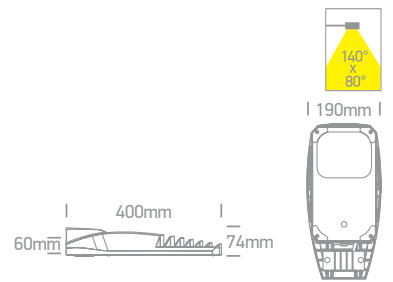

# Street Lighting

**70114** | 50W | 64xSMD 2835 | Plastic + Glass

LED BUILT IN 80 CRI  
IK08 CE 5 YEAR

Optional 90° adaptor.  
Order code 050326.

IP66

**70116B** | 75W | 96xSMD 3030 | Aluminium + glass

LED BUILT IN 80 CRI  
IK08 CE 5 YEAR