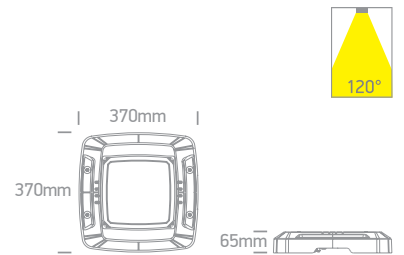

7058 | 120W | SMD 3030 | Surface mounted | Aluminium

IP65