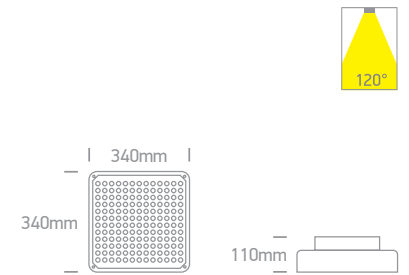

Ideal for petrol stations, showrooms & warehouses.