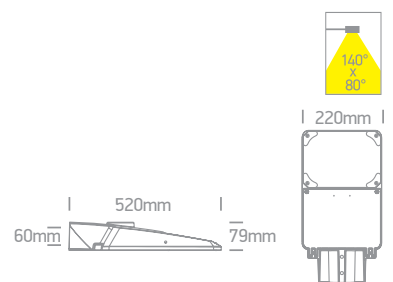

Optional 90° adaptor.  
Order code 050326.

IP66

**70116C** | 120W | 126xSMD 3030 | Aluminium + glass

LED BUILT IN 80 CRI  
IK08 CE 5 YEAR

Optional 90° adaptor.  
Order code 050326.

IP66

Order Code	Colour	Light Colour	CCT (K)	Watts	Lumen (lm)	Beam Angle	Input	Class	⊕	📦	Notes
70114/B/C	Black	Cool white	4000K	50W	6800lm	140°x80°	100-240V	⊕	500cm	6	Complete with 950mA driver
70114/B/W	Black	Warm white	3000K	50W	6800lm	140°x80°	100-240V	⊕	200cm	6	Complete with 950mA driver
70116B/G/C	Grey	Cool white	4000K	75W	10500lm	140°x80°	100-240V	⊕	200cm	1	Complete with 968mA driver
70116C/G/C	Grey	Cool white	4000K	120W	16800lm	140°x80°	100-240V	⊕	200cm	1	Complete with 1020mA driver