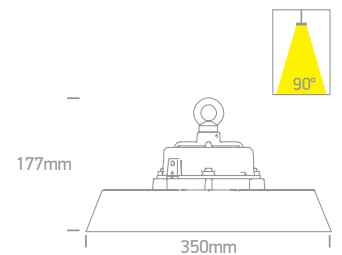

Order Code	Colour	Light Colour	CCT (K)	Watts	Lumen (lm)	Beam Angle	Input	Class	⚡	📦	Notes
63100N/V	Black	CCT V	4000K-4700K-5700K	60W-80W-100W	15000lm@100W	90°	230V	⊕	150cm	1	Complete with driver
63150N/V	Black	CCT V	4000K-4700K-5700K	90W-120W-150W	22500lm@150W	90°	230V	⊕	150cm	1	Complete with driver
63200N/V	Black	CCT V	4000K-4700K-5700K	120W-160W-200W	30000lm@200W	90°	230V	⊕	150cm	1	Complete with driver