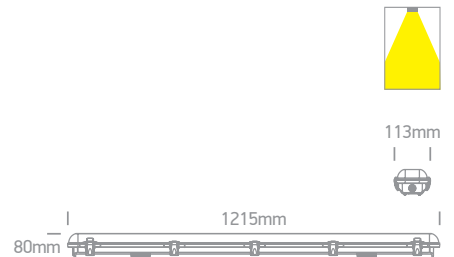

# The High Power IP65 LED Range Double

**38236M** | 60W | SMD 2835 | PC + opal PC diffuser

**LED BUILT IN**  
**80 CRI**  

  
**3 YEAR**

**IP65**

Order Code	Colour	Light Colour	CCT (K)	Watts	Lumen (lm)	Input	Class		Notes
38236M/C	Grey	Cool white	4000K	60W	6000lm	230V		6	Complete with 1050mA driver / Stainless steel clips