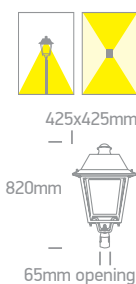

The LED Park Lantern Die cast

70110 | 60W | LED | Die cast

IP66°

70105 | 50W | COB LED | Die cast

IP65°

Order Code	Colour	Light Colour	CCT (K)	Watts	Lumen (lm)	Beam Angle	Input	Class			Notes
70110/AN/C	Anthracite	Cool white	4000K	60W	4500lm	Assymetric	100-240V		100cm	1	Complete with driver
70105/AN/C	Anthracite	Cool white	4000K	50W	4000lm	60°	100-240V		500cm	1	Complete with driver