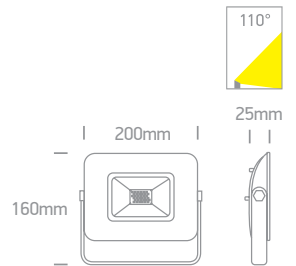

## 30-50W

**7028CB** | 30W | SMD 2835 | Die cast + tempered glass

IP65

**7028CC** | 50W | SMD 2835 | Die cast + tempered glass

IP65

Order Code	Colour	Light Colour	CCT (K)	Watts	Lumen (lm)	Beam Angle	Input	Class			Notes
<b>7028CB/B/C</b>	Black	Cool white	4000K	30W	2700lm	110°	230V		30cm	20	AC LED
<b>7028CC/B/C</b>	Black	Cool white	4000K	50W	4500lm	110°	230V		30cm	10	AC LED