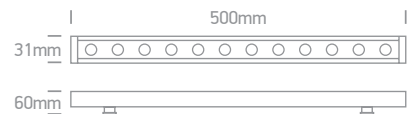

# The LED Wall Washers Single Colour

**7055A** | 12x1W | LED | Aluminium

Connect maximum 10pcs.

**7055B** | 24x1W | LED | Aluminium

Connect maximum 5pcs.

Order Code	Colour	Light Colour	CCT (K)	Watts	Lumen (lm)	Beam Angle	Input	Class			Notes
<b>7055A/C</b>	Grey	Cool white	4000K	12x1W	850lm	60°x20°	24V DC		100cm	12	Requires 24V DC driver
<b>7055A/W</b>	Grey	Warm white	3000K	12x1W	850lm	60°x20°	24V DC		100cm	12	Requires 24V DC driver
<b>7055B/C</b>	Grey	Cool white	4000K	24x1W	1700lm	60°x20°	24V DC		100cm	12	Requires 24V DC driver
<b>7055B/W</b>	Grey	Warm white	3000K	24x1W	1700lm	60°x20°	24V DC		100cm	12	Requires 24V DC driver