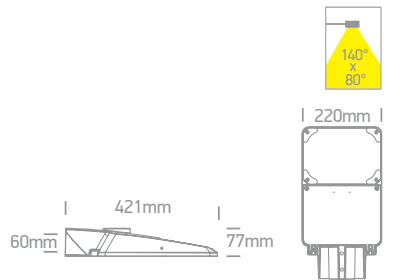

Street Lighting

70114 | 50W | 64xSMD 2835 | Plastic + Glass

LED BUILT IN 80 CRI
IK08 CE 5 YEAR

Optional 90° adaptor.
Order code 050326.

IP66

70116B | 75W | 96xSMD 3030 | Aluminium + glass

LED BUILT IN 80 CRI
IK08 CE 5 YEAR

Optional 90° adaptor.
Order code 050326.

IP66

70116C | 120W | 126xSMD 3030 | Aluminium + glass

LED BUILT IN 80 CRI
IK08 CE 5 YEAR

Optional 90° adaptor.
Order code 050326.

IP66

Order Code	Colour	Light Colour	CCT (K)	Watts	Lumen (lm)	Beam Angle	Input	Class	⊕	📦	Notes
70114/B/C	Black	Cool white	4000K	50W	6800lm	140°x80°	100-240V	⊕	500cm	6	Complete with 950mA driver
70114/B/W	Black	Warm white	3000K	50W	6800lm	140°x80°	100-240V	⊕	200cm	6	Complete with 950mA driver
70116B/G/C	Grey	Cool white	4000K	75W	10500lm	140°x80°	100-240V	⊕	200cm	1	Complete with 968mA driver
70116C/G/C	Grey	Cool white	4000K	120W	16800lm	140°x80°	100-240V	⊕	200cm	1	Complete with 1020mA driver