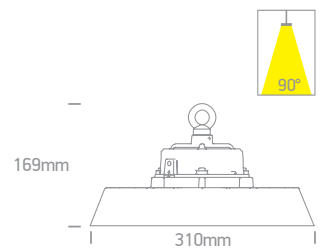

63200N | 120W / 160W / 200W | SMD 2835 | Aluminium + PC

new
IP65