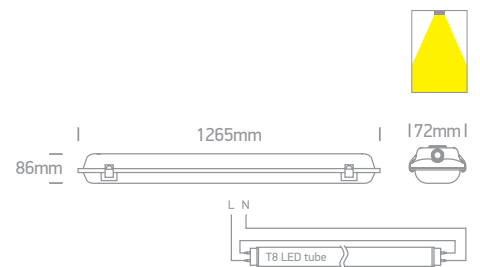

The T8 IP65 Fluo Range Single

IP65

IP65

IP65

Order Code	Colour	Input	Class		Notes
38118E	Grey	100-240V		15	Only suitable for T8 LED tubes
38136E	Grey	100-240V		9	Only suitable for T8 LED tubes
38158E	Grey	100-240V		9	Only suitable for T8 LED tubes