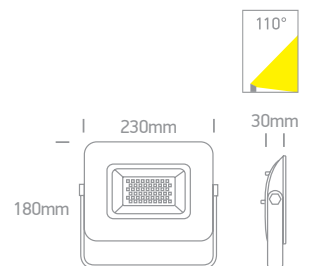

## 30-50W

**7028CB** | 30W | SMD 2835 | Die cast + tempered glass

IP65

**7028CC** | 50W | SMD 2835 | Die cast + tempered glass

IP65

Order Code	Colour	Light Colour	CCT (K)	Watts	Lumen (lm)	Beam Angle	Input	Class			Notes
<b>7028CB/B/C</b>	Black	Cool white	4000K	30W	2700lm	110°	230V		30cm	20	AC LED
<b>7028CC/B/C</b>	Black	Cool white	4000K	50W	4500lm	110°	230V		30cm	10	AC LED