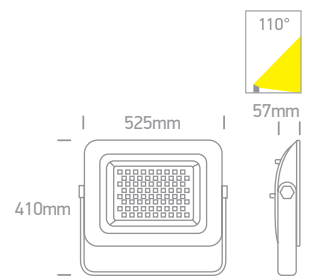

IP65

7028CF/B/D

**7028CF** | 250W | SMD 2835 | Die cast + tempered glass

**LED BUILT IN**
  
**80 CRI**
  
**ADJUSTABLE**
  
**CE**
  
**2 YEAR**

IP65

7028CF/B/C

Order Code	Colour	Light Colour	CCT (K)	Watts	Lumen (lm)	Beam Angle	Input	Class			Notes
7028CD/B/C	Black	Cool white	4000K	100W	9000lm	110°	230V		30cm	5	AC LED
7028CE/B/C	Black	Cool white	4000K	150W	13500lm	110°	230V		30cm	4	AC LED
7028CF/B/C	Black	Cool white	4000K	250W	22500lm	110°	230V		30cm	2	AC LED
7028CF/B/D	Black	Daylight	6000K	250W	22500lm	110°	230V		30cm	4	AC LED