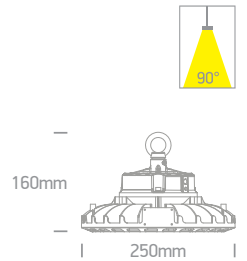

63150N | 150W | SMD 2835 | Dimmable | Aluminium

LED BUILT IN
80 CRI
1-10V DIMMABLE
5 YEAR

IP65