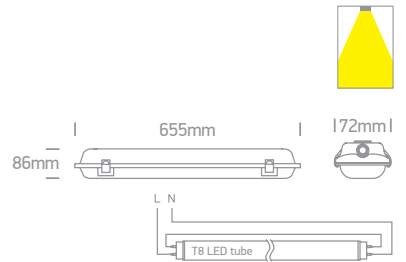

The T8 IP65 Fluo Range Single

IP65

IP65

IP65

Order Code	Colour	Input	Class		Notes
38118E	Grey	100-240V		15	Only suitable for T8 LED tubes
38136E	Grey	100-240V		9	Only suitable for T8 LED tubes
38158E	Grey	100-240V		9	Only suitable for T8 LED tubes