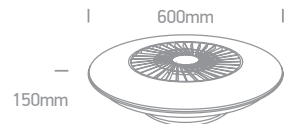

The Plafo Ceiling Fan CCT V

24002 | 30W LED | 35W FAN | 6 Speed | Plastic + PC

IP20

Order Code	Colour	Light Colour	CCT (K)	LED Watts	Lumen (lm)	FAN Watts	Input	Class	📦	Notes
24002/W	White	CCT V	3000K-4000K-6000K	30W	2600lm	35W	230V	📏	1	Complete with remote control