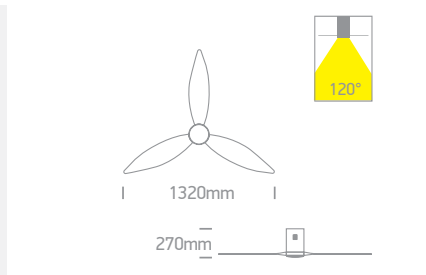

White Body Ceiling Fans

Light Wood Blades

6312LC | Metal body | Light wood blades | Ceiling mounted | 6 Speed | Winter reverse mode

new
IP20

85 CRI
DC MOTOR

LED BUILT IN
DIMMABLE
CCT V

CE 3 YEAR

new
IP20