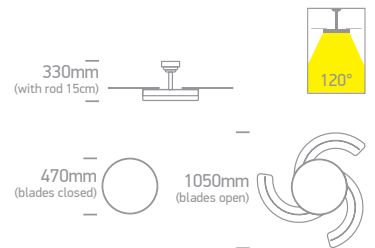

Complete with 15cm & 30cm rod.

Optional 1m rod 030156/B.

6300 | Metal body | Tinted brown PC blades | Rod mounted | 6 Speed | Winter reverse mode

6300/BR/V

new
IP20

Extra Remote control 030152B.

Complete with 15cm & 30cm rod.