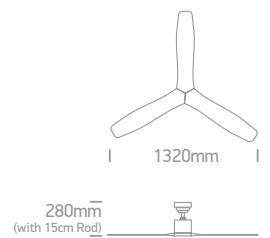

6316 | Metal body | Black ABS blades | Rod mounted | 6 Speed | Winter reverse mode