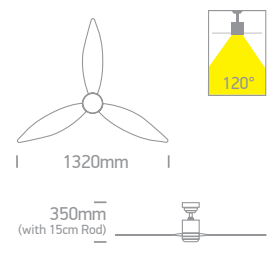

Black Body Ceiling Fans Light Wood Blades

LED BUILT IN
85 CRI
DIMMABLE
CCT V
DC MOTOR
CE
3 YEAR
new IP20

LED BUILT IN
85 CRI
DIMMABLE
CCT V
DC MOTOR
CE
3 YEAR
new IP20

LED BUILT IN
85 CRI
DIMMABLE
CCT V
DC MOTOR
CE
3 YEAR
new IP20

6312L | Metal body | Light wood blades | Rod mounted | 6 Speed | Winter reverse mode

LED BUILT IN
85 CRI
DIMMABLE
CCT V
DC MOTOR
CE
3 YEAR
new IP20

LED BUILT IN
85 CRI
DIMMABLE
CCT V
DC MOTOR
CE
3 YEAR
new IP20

Order Code	Colour	Light Colour	CCT (K)	LED Watts	Lumen (lm)	Beam Angle	FAN Watts	Input	Class		Notes
6312LC/B/V	Black	CCT V	3000K-4000K-5500K	22W	2000lm	120°	25W	230V		1	Complete with remote control
6314LC/B/V	Black	CCT V	3000K-4000K-5500K	22W	2000lm	120°	40W	230V		1	Complete with remote control
6308L/B/V	Black	CCT V	3000K-4000K-5500K	22W	2000lm	120°	35W	230V		1	Complete with remote control
6312L/B/V	Black	CCT V	3000K-4000K-5500K	22W	2000lm	120°	25W	230V		1	Complete with remote control
6314L/B/V	Black	CCT V	3000K-4000K-5500K	22W	2000lm	120°	40W	230V		1	Complete with remote control