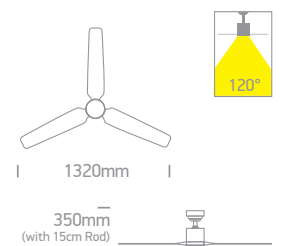

Order Code	Colour	Light Colour	CCT (K)	LED Watts	Lumen (lm)	Beam Angle	FAN Watts	Input	Class	📦	Notes
6310C/B/V	Black	CCT V	3000K-4000K-5500K	22W	2000lm	120°	35W	230V	🌐	1	Complete with remote control
6310/B/V	Black	CCT V	3000K-4000K-5500K	22W	2000lm	120°	35W	230V	🌐	1	Complete with remote control