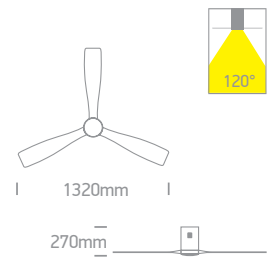

6314LC | Metal body | Light wood blades | Ceiling mounted | 6 Speed | Winter reverse mode