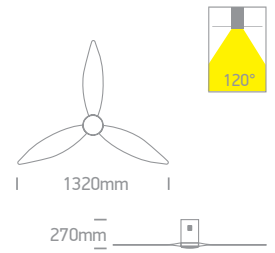

6312LC | Metal body | Light wood blades | Ceiling mounted | 6 Speed | Winter reverse mode