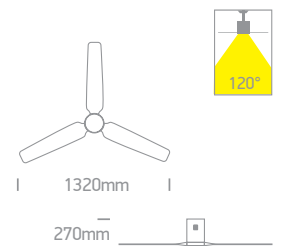

6310 | Metal body | Black wood blades | Rod mounted | 6 Speed | Winter reverse mode