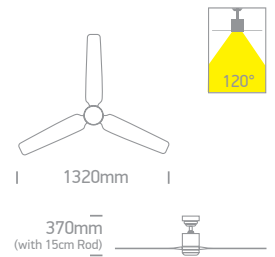

Black Body Ceiling Fans Light Wood Blades

LED BUILT IN
85 CRI
DIMMABLE
CCT V
DC MOTOR
CE
3 YEAR
new IP20

LED BUILT IN
85 CRI
DIMMABLE
CCT V
DC MOTOR
CE
3 YEAR
new IP20

6308L | Metal body | Light wood blades | Rod mounted | 6 Speed | Winter reverse mode

LED BUILT IN
85 CRI
DIMMABLE
CCT V
DC MOTOR
CE
3 YEAR
new IP20

LED BUILT IN
85 CRI
DIMMABLE
CCT V
DC MOTOR
CE
3 YEAR
new IP20

LED BUILT IN
85 CRI
DIMMABLE
CCT V
DC MOTOR
CE
3 YEAR
new IP20

Order Code	Colour	Light Colour	CCT (K)	LED Watts	Lumen (lm)	Beam Angle	FAN Watts	Input	Class		Notes
6312LC/B/V	Black	CCT V	3000K-4000K-5500K	22W	2000lm	120°	25W	230V		1	Complete with remote control
6314LC/B/V	Black	CCT V	3000K-4000K-5500K	22W	2000lm	120°	40W	230V		1	Complete with remote control
6308L/B/V	Black	CCT V	3000K-4000K-5500K	22W	2000lm	120°	35W	230V		1	Complete with remote control
6312L/B/V	Black	CCT V	3000K-4000K-5500K	22W	2000lm	120°	25W	230V		1	Complete with remote control
6314L/B/V	Black	CCT V	3000K-4000K-5500K	22W	2000lm	120°	40W	230V		1	Complete with remote control