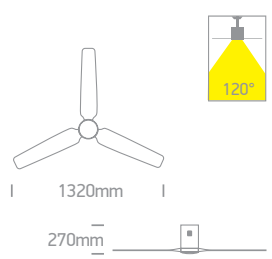

White Body Ceiling Fans White Wood Blades

Order Code	Colour	Light Colour	CCT (K)	LED Watts	Lumen (lm)	Beam Angle	FAN Watts	Input	Class	Notes
6310C/W/V	White	CCT V	3000K-4000K- 5500K	22W	2000lm	120°	35W	230V	Class II	1 Complete with remote control
6310/W/V	White	CCT V	3000K-4000K- 5500K	22W	2000lm	120°	35W	230V	Class II	1 Complete with remote control

6310C | Metal body | White wood blades | Ceiling mounted | 6 Speed | Winter reverse mode

new IP20

6310 | Metal body | White wood blades | Rod mounted | 6 Speed | Winter reverse mode

new IP20