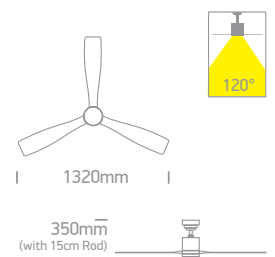

Order Code	Colour	Light Colour	CCT (K)	LED Watts	Lumen (lm)	Beam Angle	FAN Watts	Input	Class		Notes
6312LC/B/V	Black	CCT V	3000K-4000K-5500K	22W	2000lm	120°	25W	230V		1	Complete with remote control
6314LC/B/V	Black	CCT V	3000K-4000K-5500K	22W	2000lm	120°	40W	230V		1	Complete with remote control
6308L/B/V	Black	CCT V	3000K-4000K-5500K	22W	2000lm	120°	35W	230V		1	Complete with remote control
6312L/B/V	Black	CCT V	3000K-4000K-5500K	22W	2000lm	120°	25W	230V		1	Complete with remote control
6314L/B/V	Black	CCT V	3000K-4000K-5500K	22W	2000lm	120°	40W	230V		1	Complete with remote control