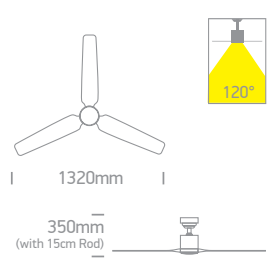

White Body Ceiling Fans White Wood Blades

Order Code	Colour	Light Colour	CCT (K)	LED Watts	Lumen (lm)	Beam Angle	FAN Watts	Input	Class	Notes
6310C/W/V	White	CCT V	3000K-4000K- 5500K	22W	2000lm	120°	35W	230V	Class II	1 Complete with remote control
6310/W/V	White	CCT V	3000K-4000K- 5500K	22W	2000lm	120°	35W	230V	Class II	1 Complete with remote control

6310C | Metal body | White wood blades | Ceiling mounted | 6 Speed | Winter reverse mode

new IP20

6310 | Metal body | White wood blades | Rod mounted | 6 Speed | Winter reverse mode

new IP20