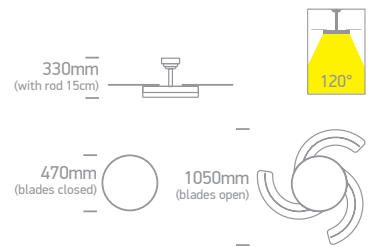

6300 | Metal body | Tinted brown PC blades | Rod mounted | 6 Speed | Winter reverse mode