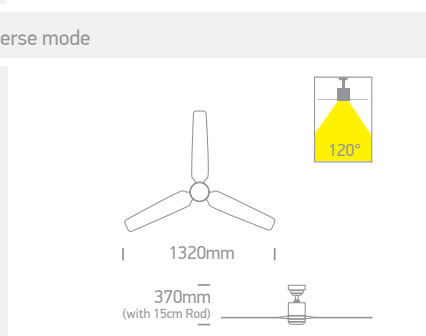

Order Code	Colour	Light Colour	CCT (K)	LED Watts	Lumen (lm)	Beam Angle	FAN Watts	Input	Class	Notes
6312LC/W/V	White	CCT V	3000K-4000K-5500K	22W	2000lm	120°	25W	230V	1	Complete with remote control
6308L/W/V	White	CCT V	3000K-4000K-5500K	22W	2000lm	120°	35W	230V	1	Complete with remote control