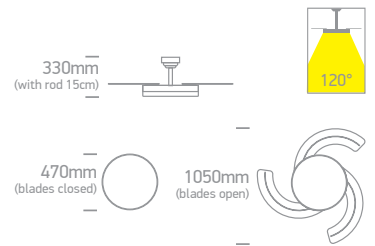

Extra Remote control 030152B.

Complete with 15cm & 30cm rod.

Optional 1m rod 030156/W.

6300 | Metal body | Transparent PC blades | Rod mounted | 6 Speed | Winter reverse mode

6300/B/V

new
IP20

Extra Remote control 030152B.