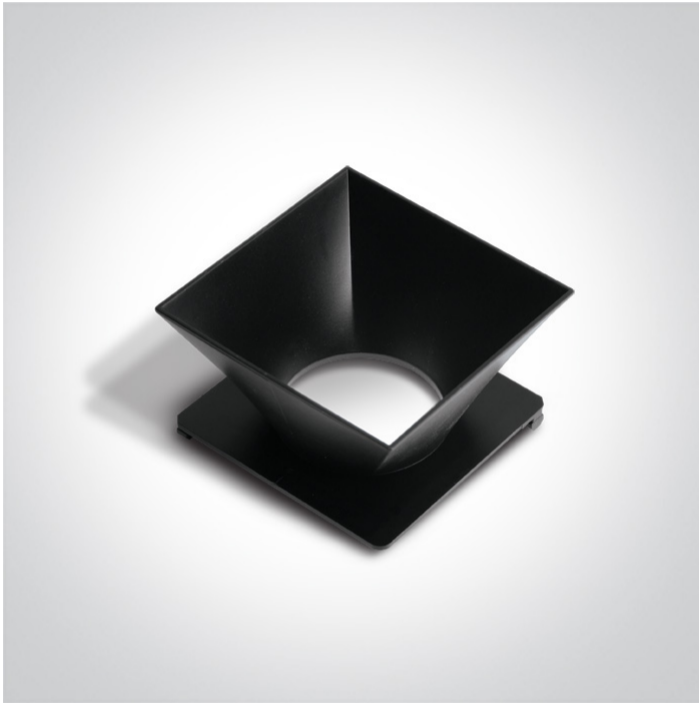

01 Recessed Spots Fixed>The Chill Out Trimless Range

050098/B

BLACK REFLECTOR FOR 50105RM

Physical Specification

Item Group

01 Recessed Spots Fixed

Family

The Chill Out Trimless Range

Order Code

050098/B

Colour

Black

Material

Plastic

Packing Info

Barcode