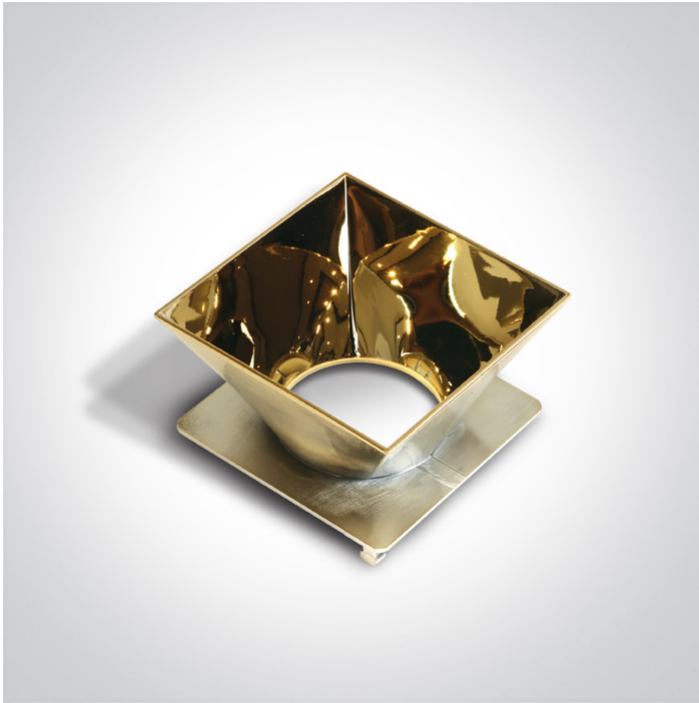

01 Recessed Spots Fixed>The Chill Out Trimless Range

050098/GL

GOLD REFLECTOR FOR 50105RM

### Physical Specification

Item Group

01 Recessed Spots Fixed

Family

The Chill Out Trimless Range

Order Code

050098/GL

Colour

Gold

Material

Plastic