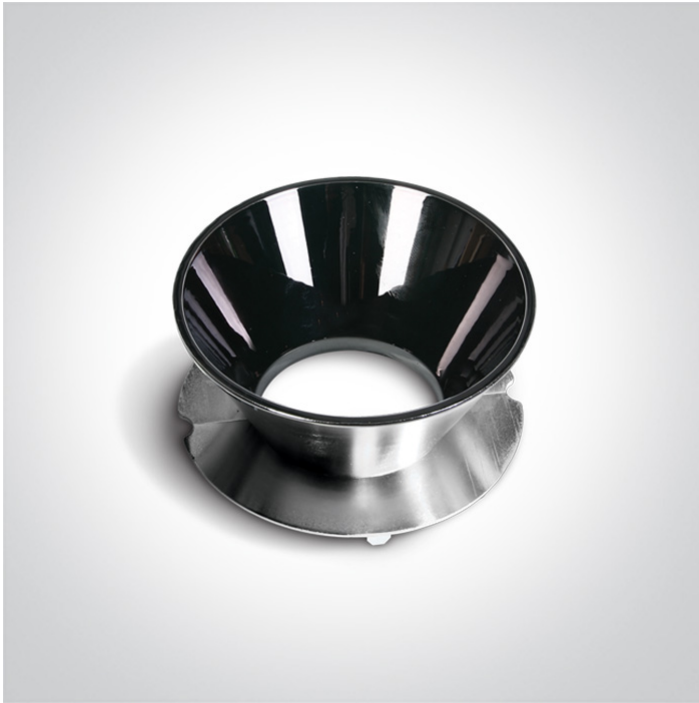

01 Recessed Spots Fixed > The Chill Out Trimless Range

050099/DC

DARK CHROME REFLECTOR FOR 10105RM

Physical Specification

Item Group

01 Recessed Spots Fixed

Family

The Chill Out Trimless Range

Order Code

050099/DC

Colour

Dark Chrome

Material

Plastic

Packing Info

Barcode