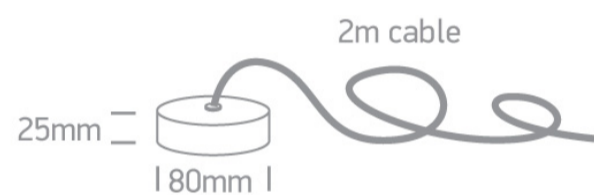

08 Strips & Profiles > Surface / Suspended Wide Profiles Internal Driver

050122/G

Grey round suspension base for profiles with 2 meter transparent cable.

#### Dimensions

## Physical Specification

Item Group	08 Strips & Profiles
Family	Surface / Suspended Wide Profiles Internal Driver
Order Code	050122/G
Colour	Grey
Material	Aluminium
Shape	Circular
Height	25mm
Diameter	80mm
Recessed Ceiling	Yes
Indoor	Yes