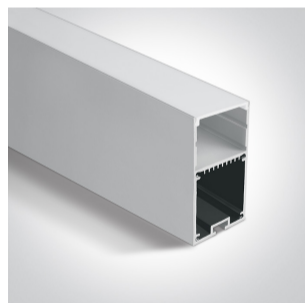

08 Strips & Profiles > Surface / Suspended Wide Profiles Internal Driver

050122/G

Grey round suspension base for profiles with 2 meter transparent cable.

Downloads

Dimensions

Related items

7910/W