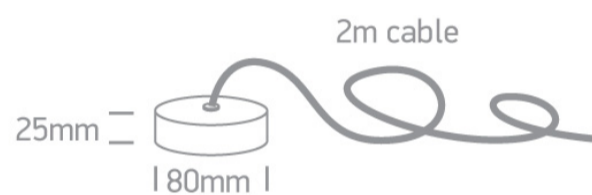

08 Strips & Profiles > Surface / Suspended Wide Profiles Internal Driver

050122/W

White round suspension base for profiles with 2 meter transparent cable.

Downloads

Dimensions

Physical Specification

Item Group	08 Strips & Profiles
Family	Surface / Suspended Wide Profiles Internal Driver
Order Code	050122/W
Colour	White
Material	Aluminium
Shape	Circular
Height	25mm
Diameter	80mm
Recessed Ceiling	Yes
Indoor	Yes

Packing Info

Box Weight	0.196kg
Pcs/Carton	30
Barcode	5291889055938
HS Code	9405990090

Certification & Warranty

Warranty	5 years
----------	---------

switch to
one light!

one
LIGHT