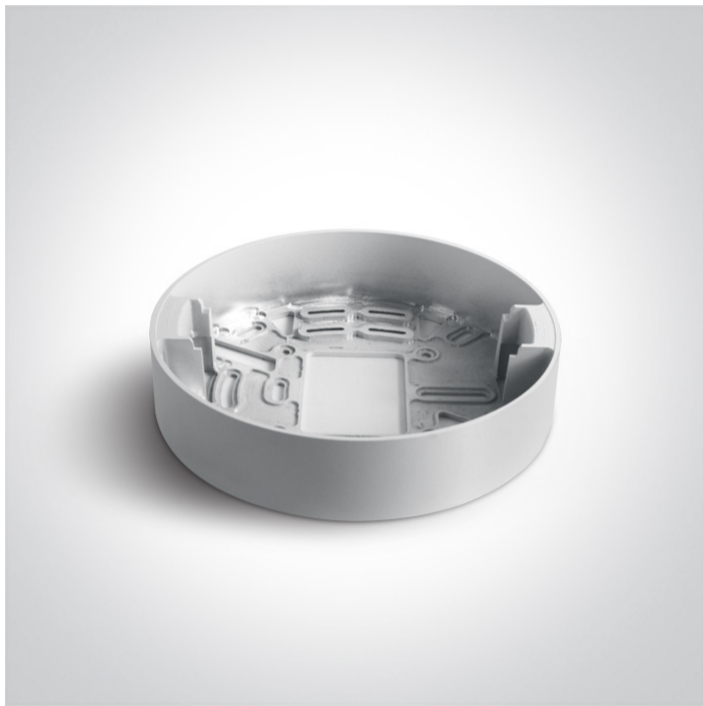

06 Downlights Fixed LED>The Frameless IP65 Range

050146/W

WHITE SURFACE BASE FOR 10115CF IP40

Downloads

Dimensions

Related items

10115CF/C

10115CF/W

Physical Specification

Item Group	06 Downlights Fixed LED
Family	The Frameless IP65 Range
Order Code	050146/W
Colour	White
Material	Die Cast
Shape	Circular
Height	37mm

Diameter	155mm
Surface Ceiling	Yes
Indoor	Yes