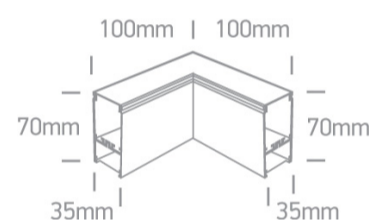

12 Office & Kitchen > LED Linear Accessories Medium size

050170C/B

Black corner for 38150A 38151A 38150B 38150BU 38150C.

Downloads

Dimensions

Physical Specification

| | |
|-------------------|------------------------------------|
| Item Group | 12 Office & Kitchen |
| Family | LED Linear Accessories Medium size |
| Order Code | 050170C/B |
| Colour | Black |
| Material | Aluminium |
| Shape | Rectangular |
| Length | 100mm |
| Width | 70mm |
| Height | 35mm |
| Surface Ceiling | Yes |
| Suspended Ceiling | Yes |
| Indoor | Yes |