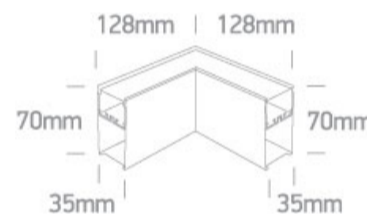

New 2025 Edition 2>Office & Kitchen

050170D/W/V

CCT & Power variable 14W LED Corner for 38150A and 38151A.

Complete with power variable driver.

Complies with standard EN60598-1 and any other specific standards.

Downloads

Dimensions

Accessories

050170

Related items

38150A/W/V

38151A/W/V

Physical Specification

Item Group

New 2025 Edition 2

Family	Office & Kitchen
Order Code	050170D/W/V
Colour	White
Material	Aluminium
Shape	Rectangular
Length	128mm each side
Width	35mm
Height	70mm
Surface Ceiling	Yes
Suspended Ceiling	Yes
Indoor	Yes
Adjustable	No