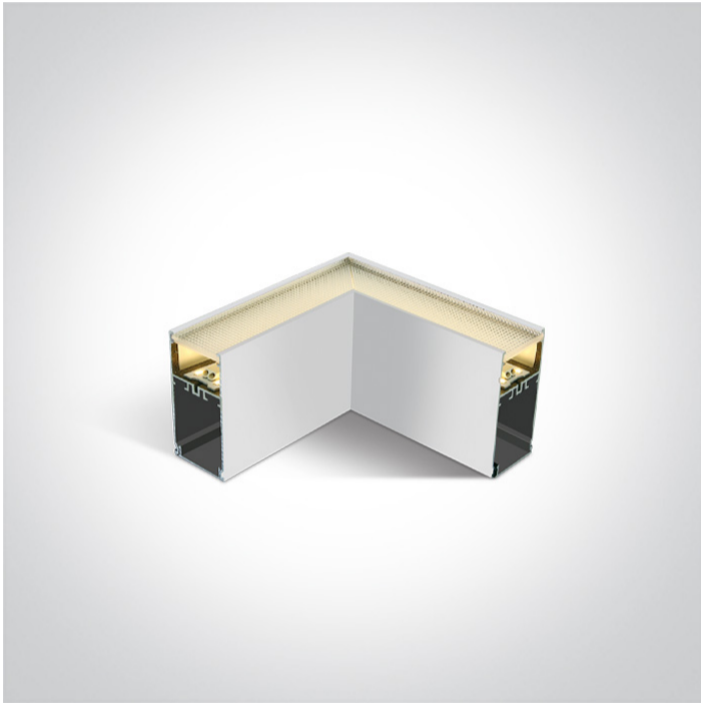

New 2025 Edition 2>Office & Kitchen

050170D/W/V

CCT & Power variable 14W LED Corner for 38150A and 38151A.

Complete with power variable driver.

Complies with standard EN60598-1 and any other specific standards.

Downloads

Dimensions

Accessories

050170

Related items

38150A/W/V

38151A/W/V

Physical Specification

Item Group

New 2025 Edition 2

Family	Office & Kitchen
Order Code	050170D/W/V
Colour	White
Material	Aluminium
Shape	Rectangular
Length	128mm each side
Width	35mm
Height	70mm
Surface Ceiling	Yes
Suspended Ceiling	Yes
Indoor	Yes
Adjustable	No