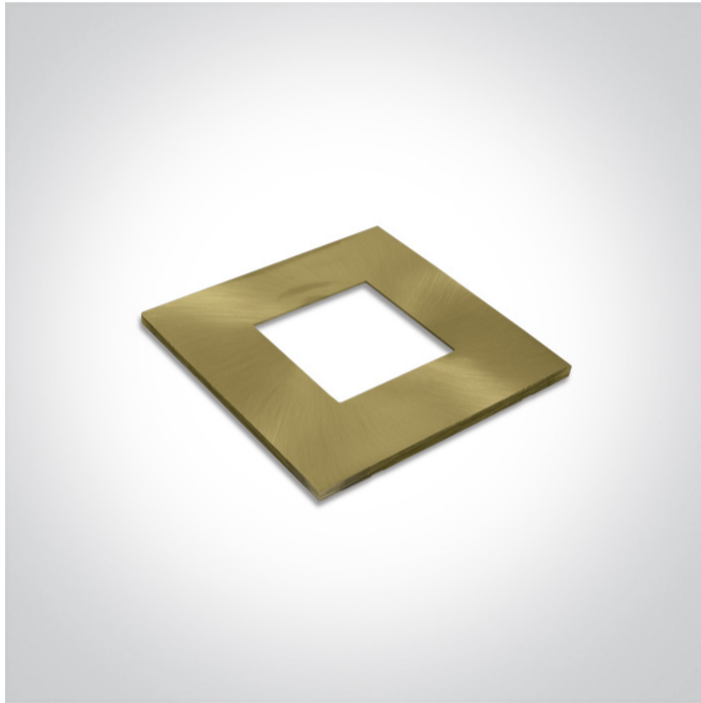

19 Wall Recessed & Inground>Dark Light Wall Recessed

050176/BBS

BRUSHED BRASS COVER FOR 68006N

Physical Specification

Item Group	
Family	
Order Code	
Colour	
Material	

19 Wall Recessed & Inground
Dark Light Wall Recessed
050176/BBS
Brushed Brass
Die Cast