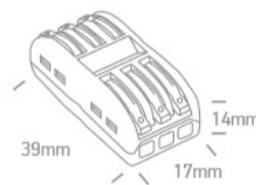

26 Accessories & Gadgets>Fast Cable Connectors

050180E

Fast cable connector 32A 2x3-port

Downloads

Dimensions

Physical Specification

Item Group

26 Accessories & Gadgets

Family

Fast Cable Connectors

Order Code

050180E

Indoor

Yes

Packing Info

Box Weight