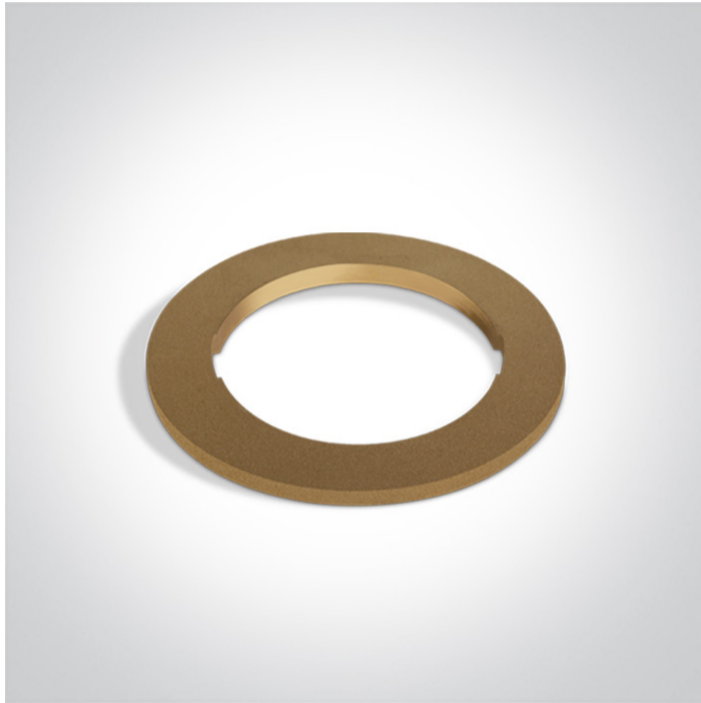

01 Recessed Spots Fixed>The Mix & Match Range

050182R/BS

BRASS DECORATIVE BASE ROUND FOR 10105H

#### Physical Specification

Item Group

01 Recessed Spots Fixed

Family

The Mix & Match Range

Order Code

050182R/BS

Colour

Brass Reflector

Material

Aluminium

Shape

Circular

Diameter

91mm

Indoor